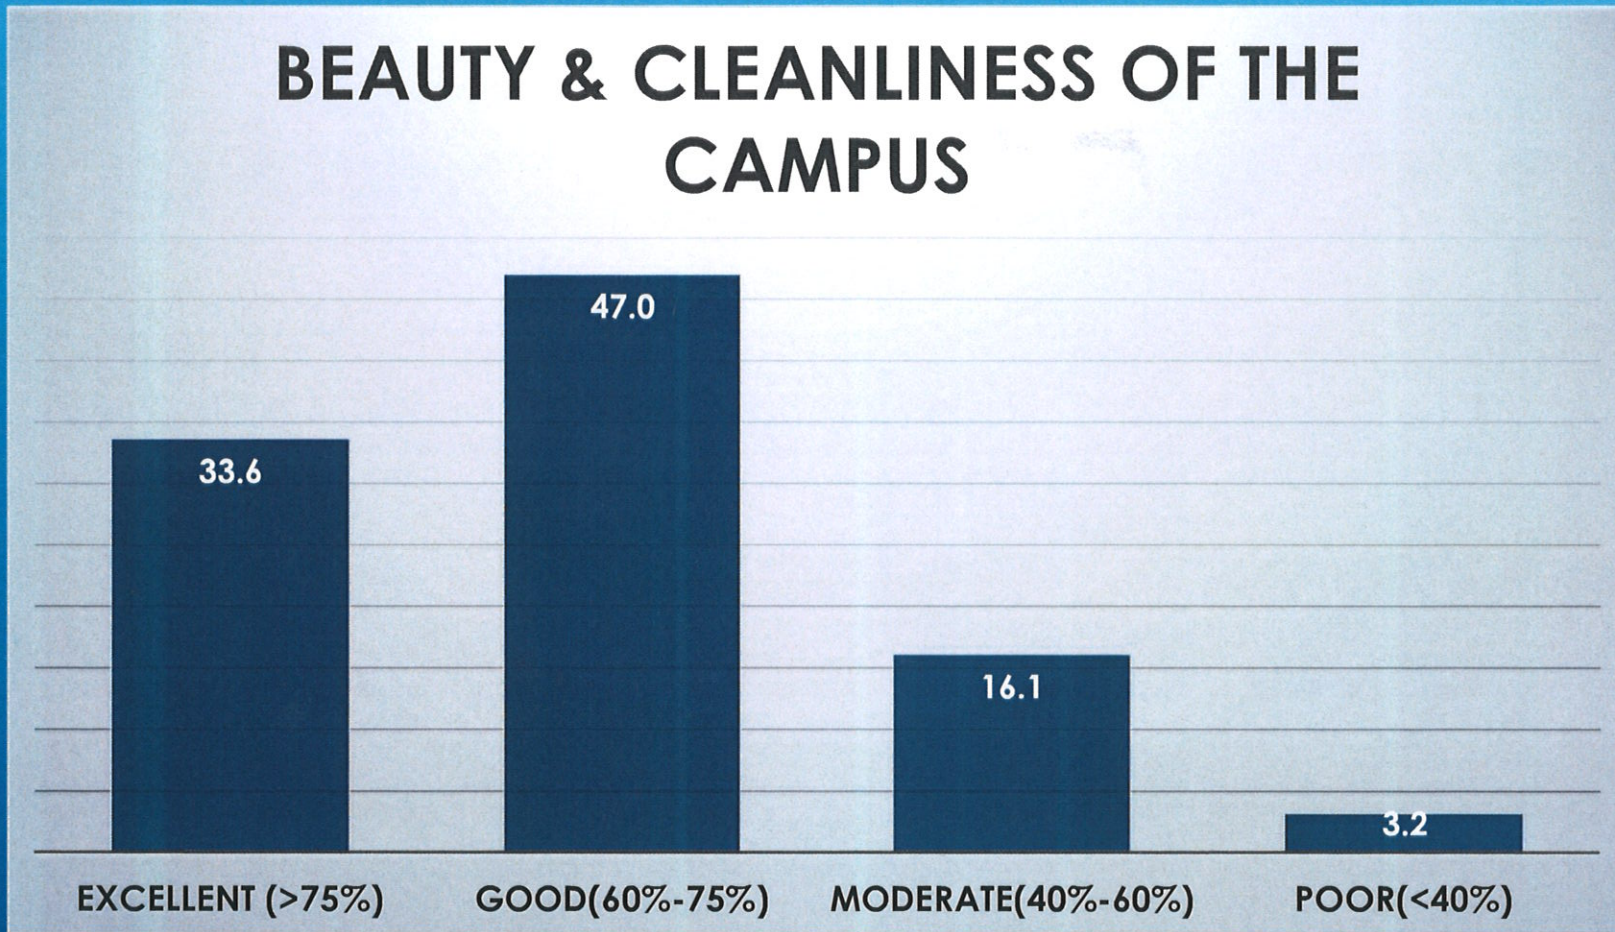

BEAUTY & CLEANLINESS OF THE CAMPUS

AK
Co-ordinator,
Internal Quality Assurance Cell
Prabhat Kumar College, Contai
Contai, Purba Medinipur, W.B.- 721401

AK
Principal,
P.K. College, Contai
Purba Medinipur.