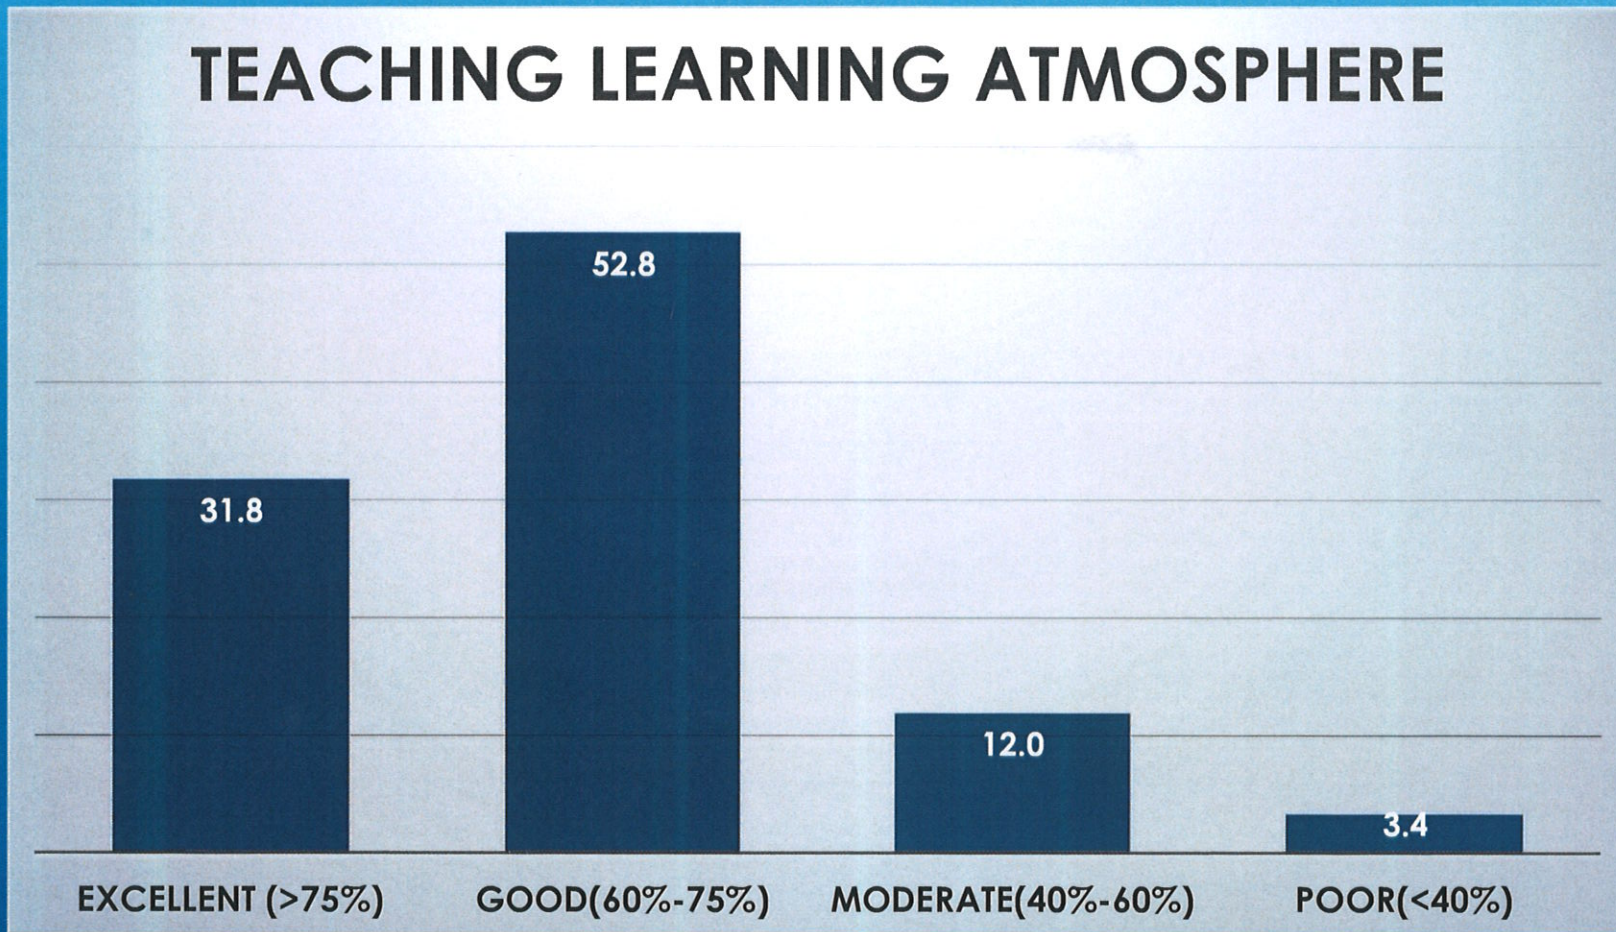

TEACHING LEARNING ATMOSPHERE

Co-ordinator,
Internal Quality Assurance Cell
Prabhat Kumar College, Contai
Contai, Purba Medinipur, W.B.- 721401

Principal,
P.K. College, Contai
Purba Medinipur,