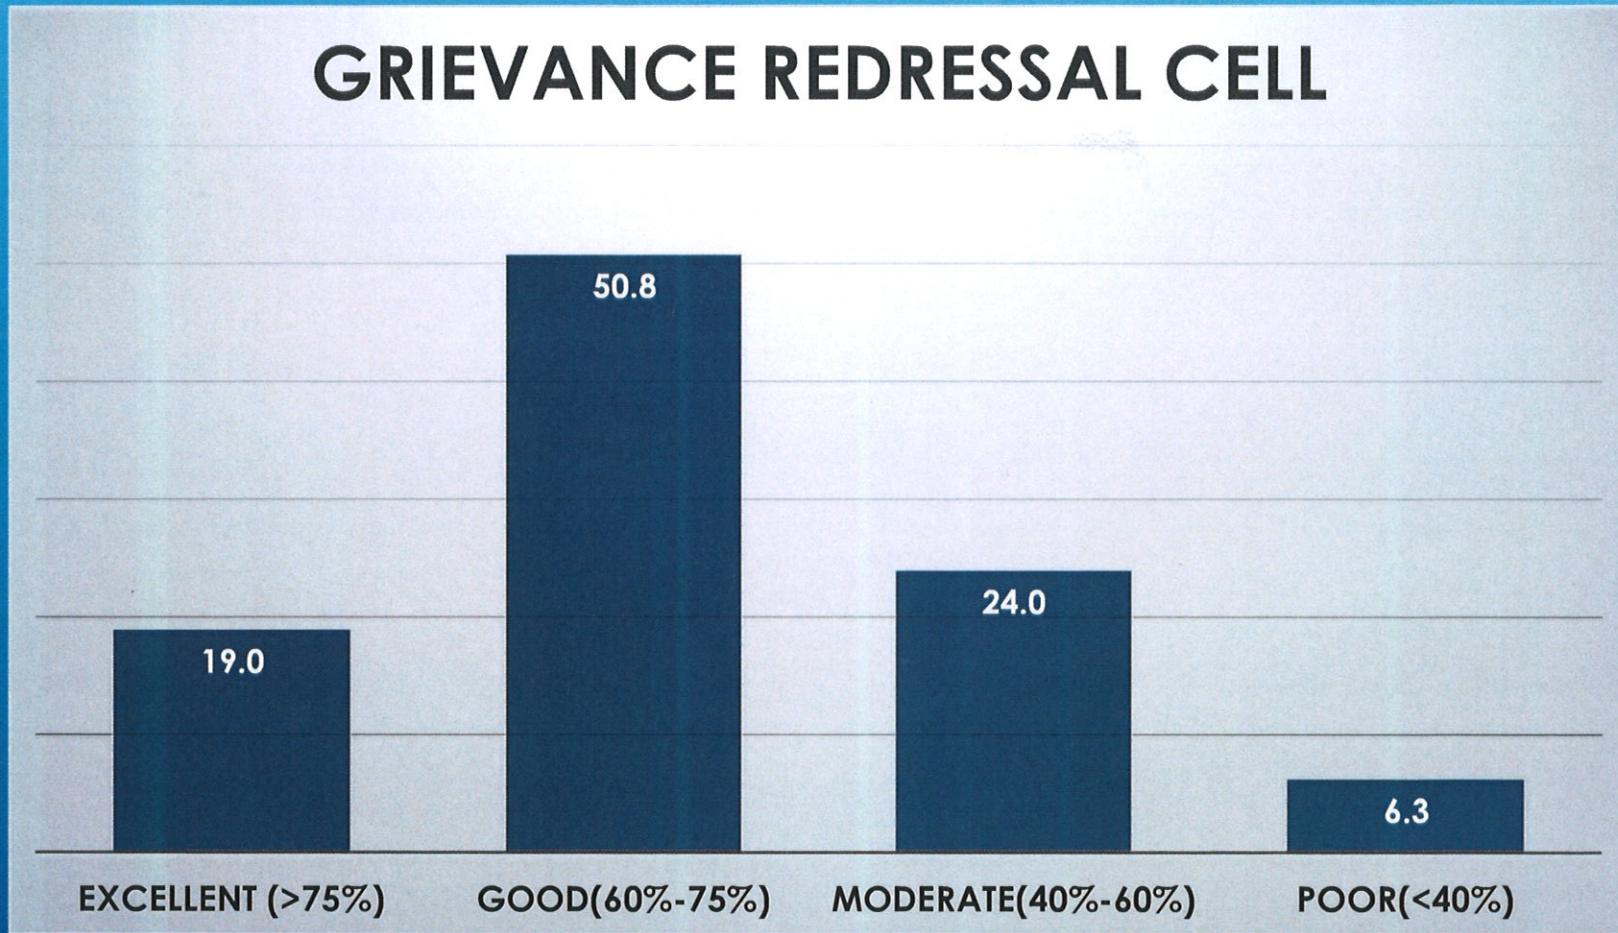

GRIEVANCE REDRESSAL CELL

[Handwritten signature]

Co-ordinator,
Internal Quality Assurance Cell
Prabhat Kumar College, Contai
Contai, Purba Medinipur, W.B.- 721401

[Handwritten signature]

Principal,
P.K. College, Contai
Purba Medinipur.