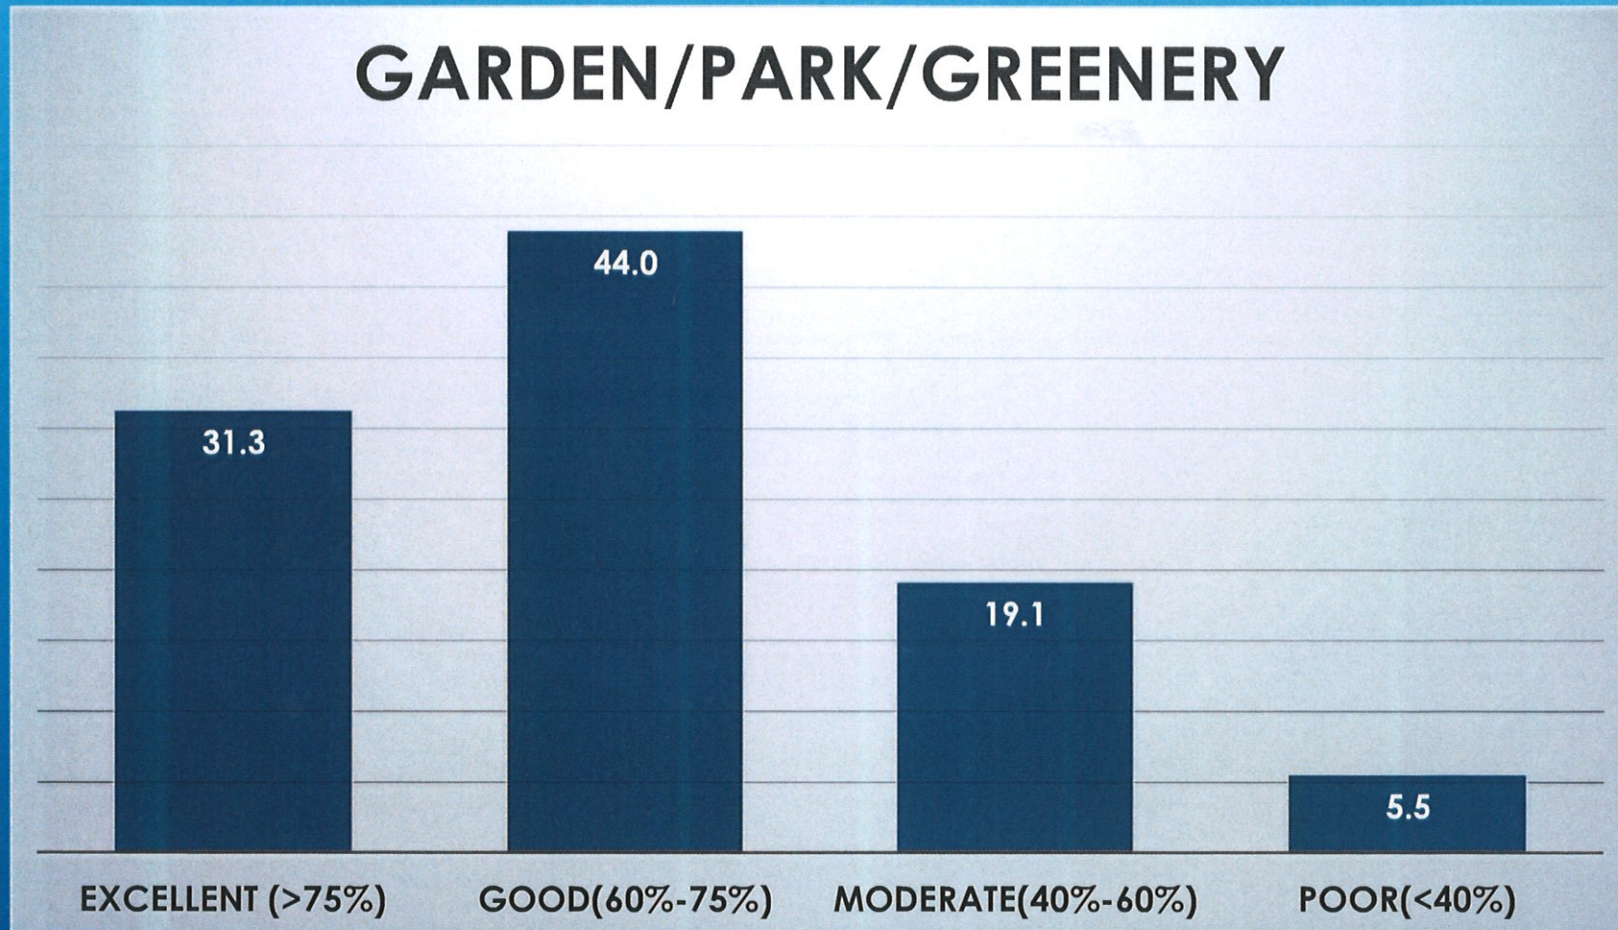

GARDEN/PARK/GREENERY

AA
Co-ordinator,
Internal Quality Assurance Cell,
Prabhat Kumar College, Contai,
Contai, Purba Medinipur, W.B. - 721401

ABE
Principal,
P.K. College, Contai,
Purba Medinipur.