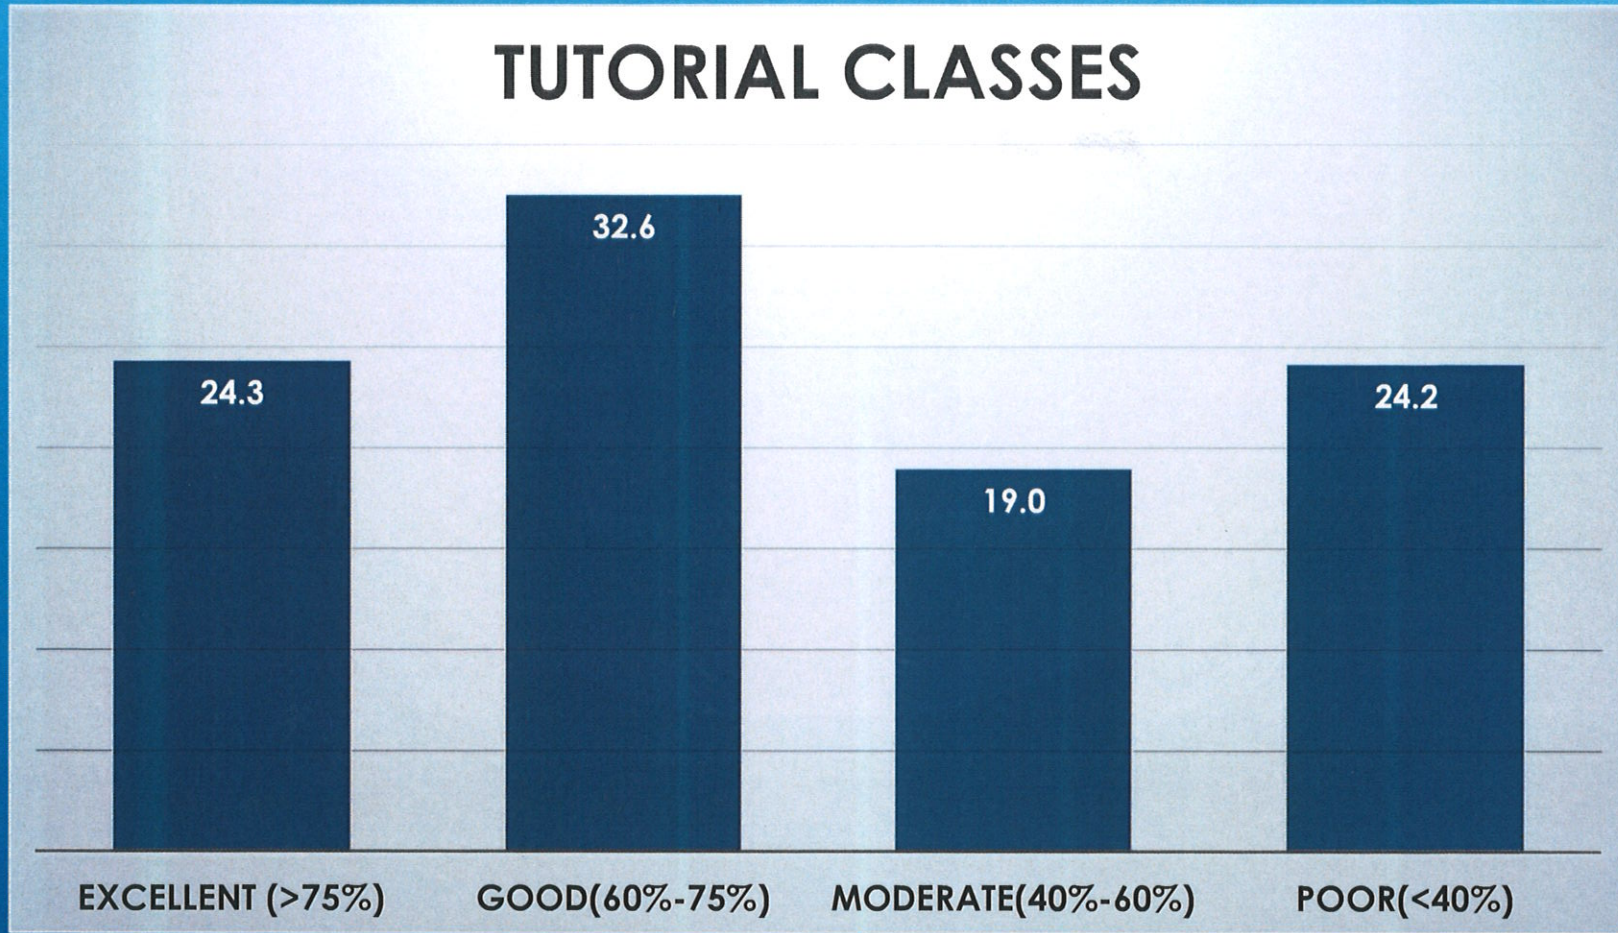

TUTORIAL CLASSES

Co-ordinator,
Internal Quality Assurance Cell
Prabhat Kumar College, Contai
Contai, Purba Medinipur, W.B.- 721401

Principal,
P.K. College, Contai
Purba Medinipur,