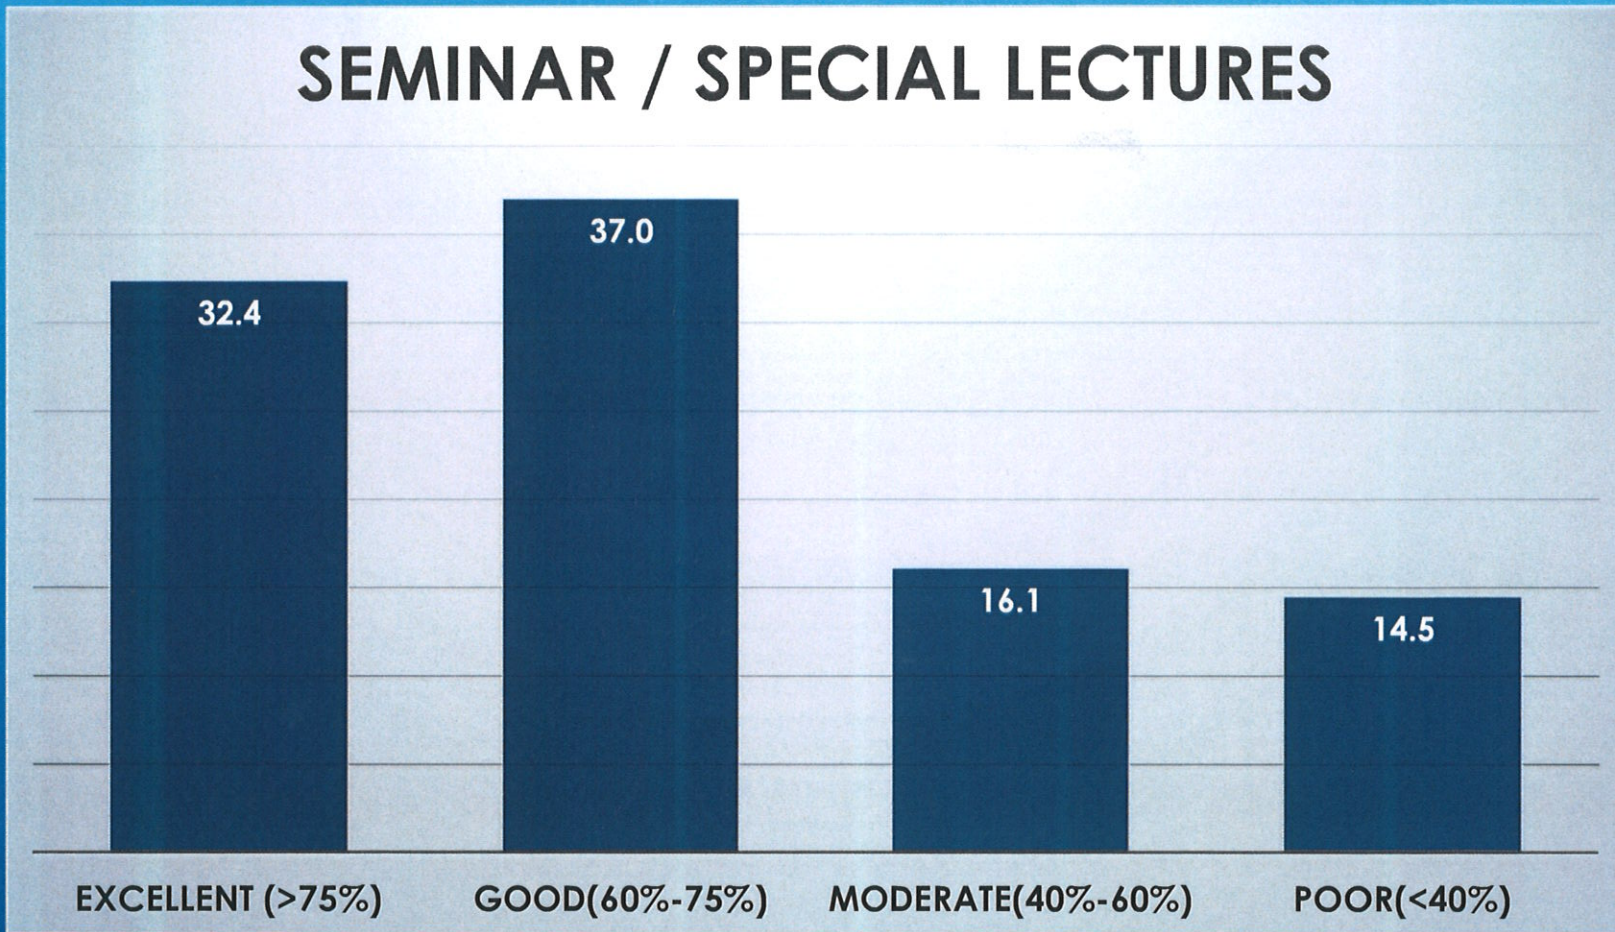

SEMINAR / SPECIAL LECTURES

Co-ordinator,
Internal Quality Assurance Cell
Prabhat Kumar College, Contai
Contai, Purba Medinipur, W.B.- 721401

Principal,
P.K. College, Contai
Purba Medinipur.