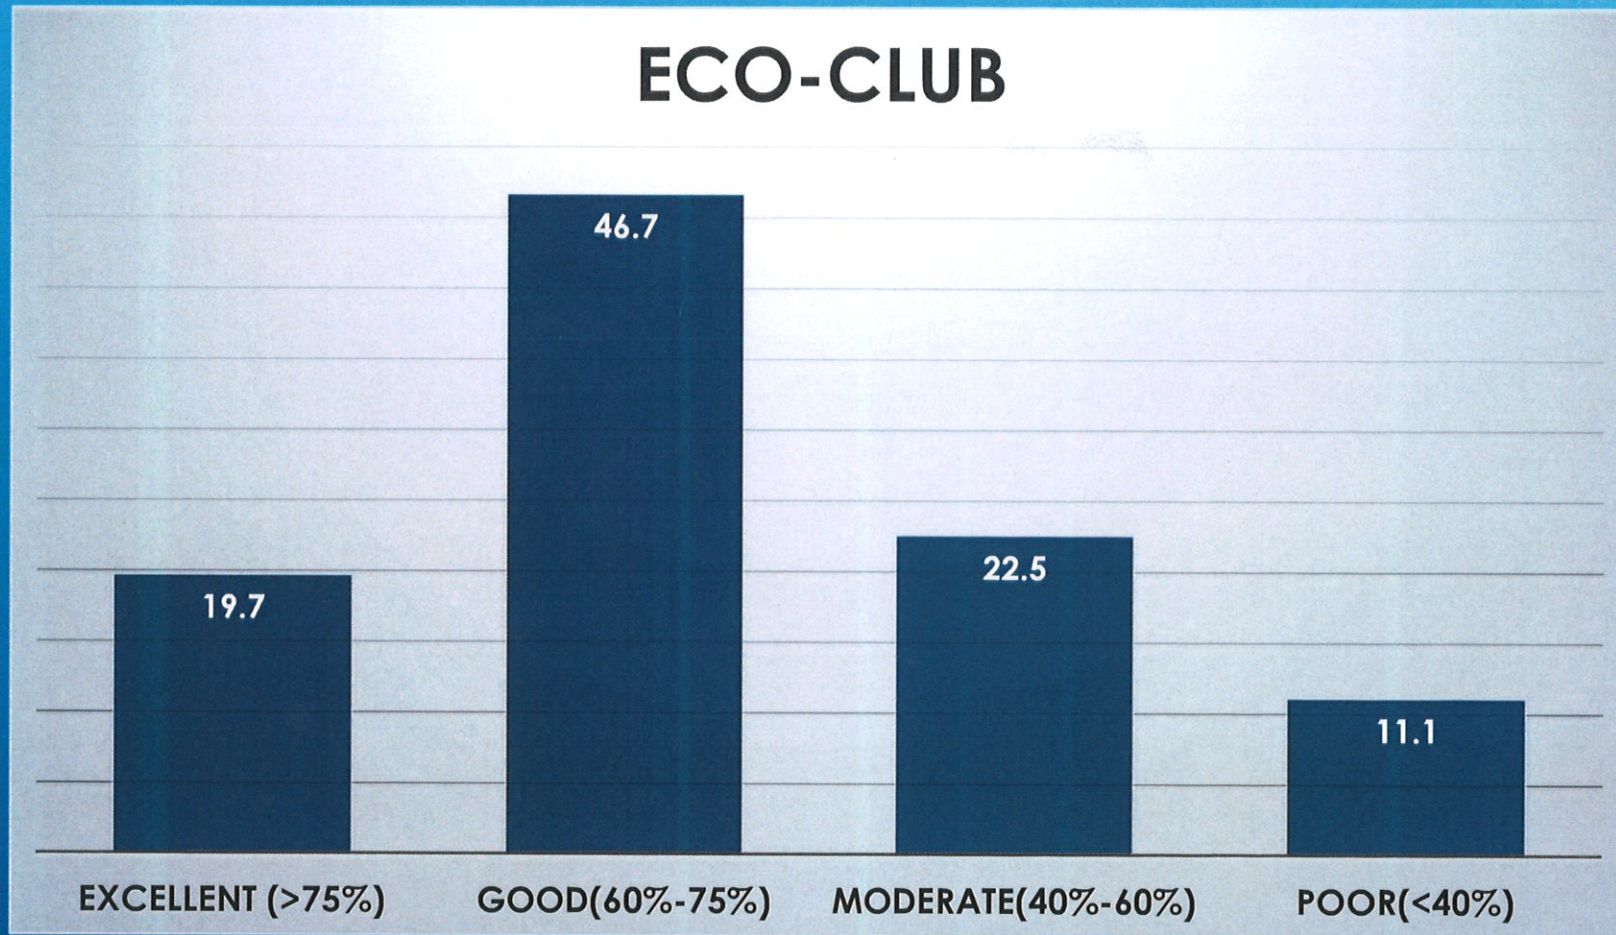

ECO-CLUB

Co-ordinator,
Internal Quality Assurance Cell
Prabhat Kumar College, Contai
Contai, Purba Medinipur, W.B.- 721401

Principal,
P.K. College, Contai
Purba Medinipur,