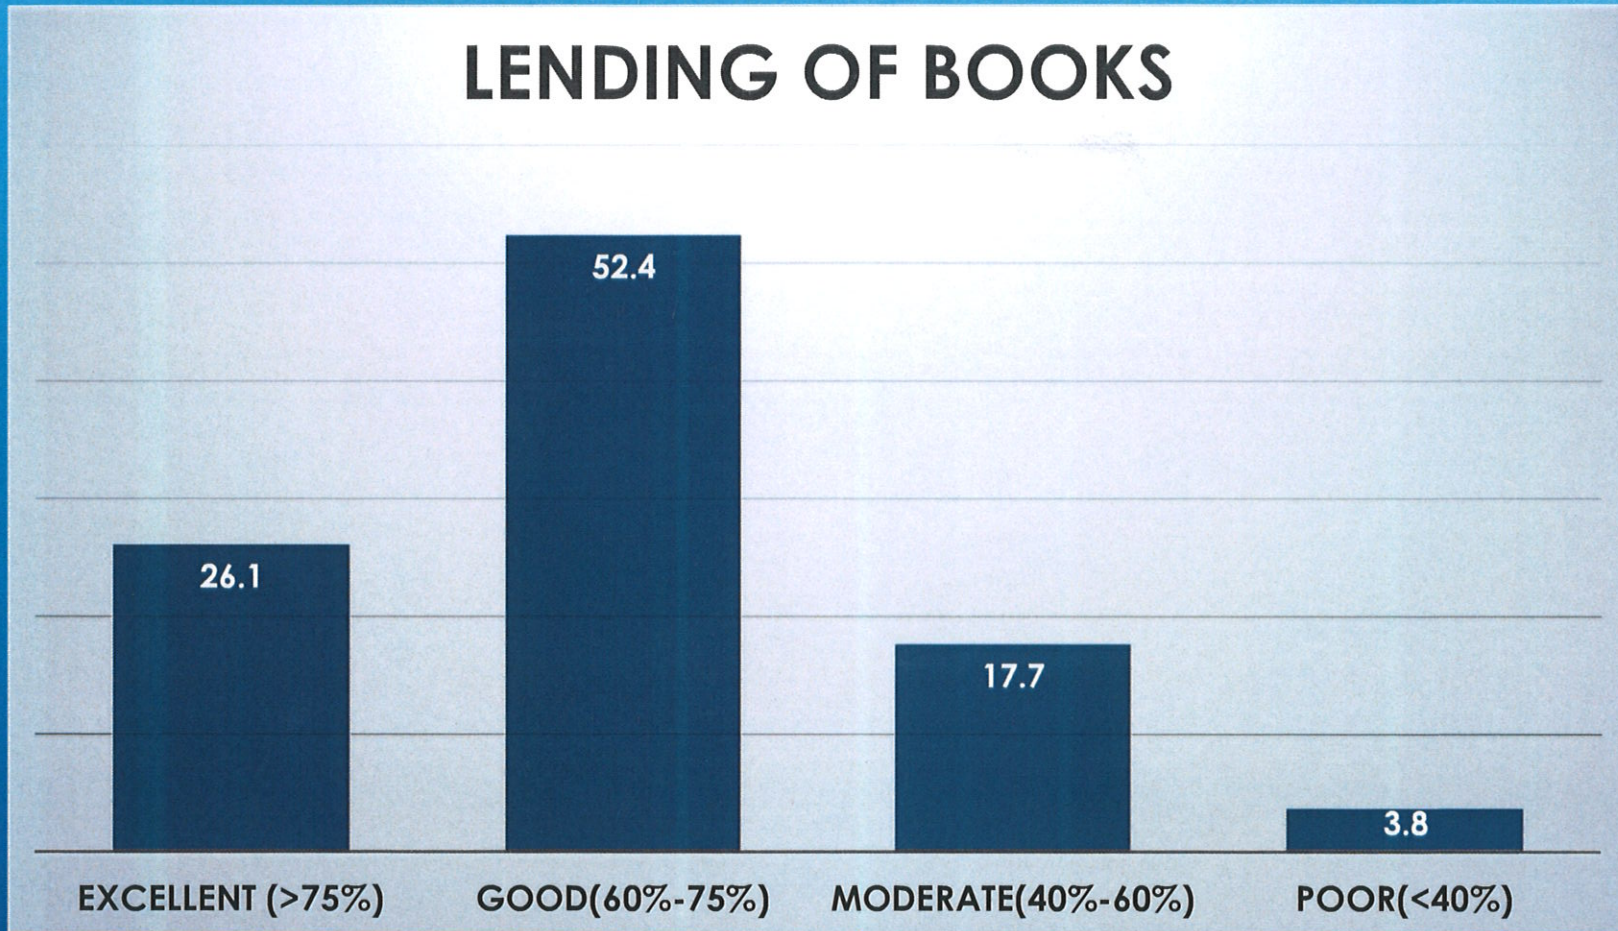

LENDING OF BOOKS

Co-ordinator,
Internal Quality Assurance Cell
Prabhat Kumar College, Contai
Contai, Purba Medinipur, W.B.- 721401

Principal,
P.K. College, Contai
Purba Medinipur.