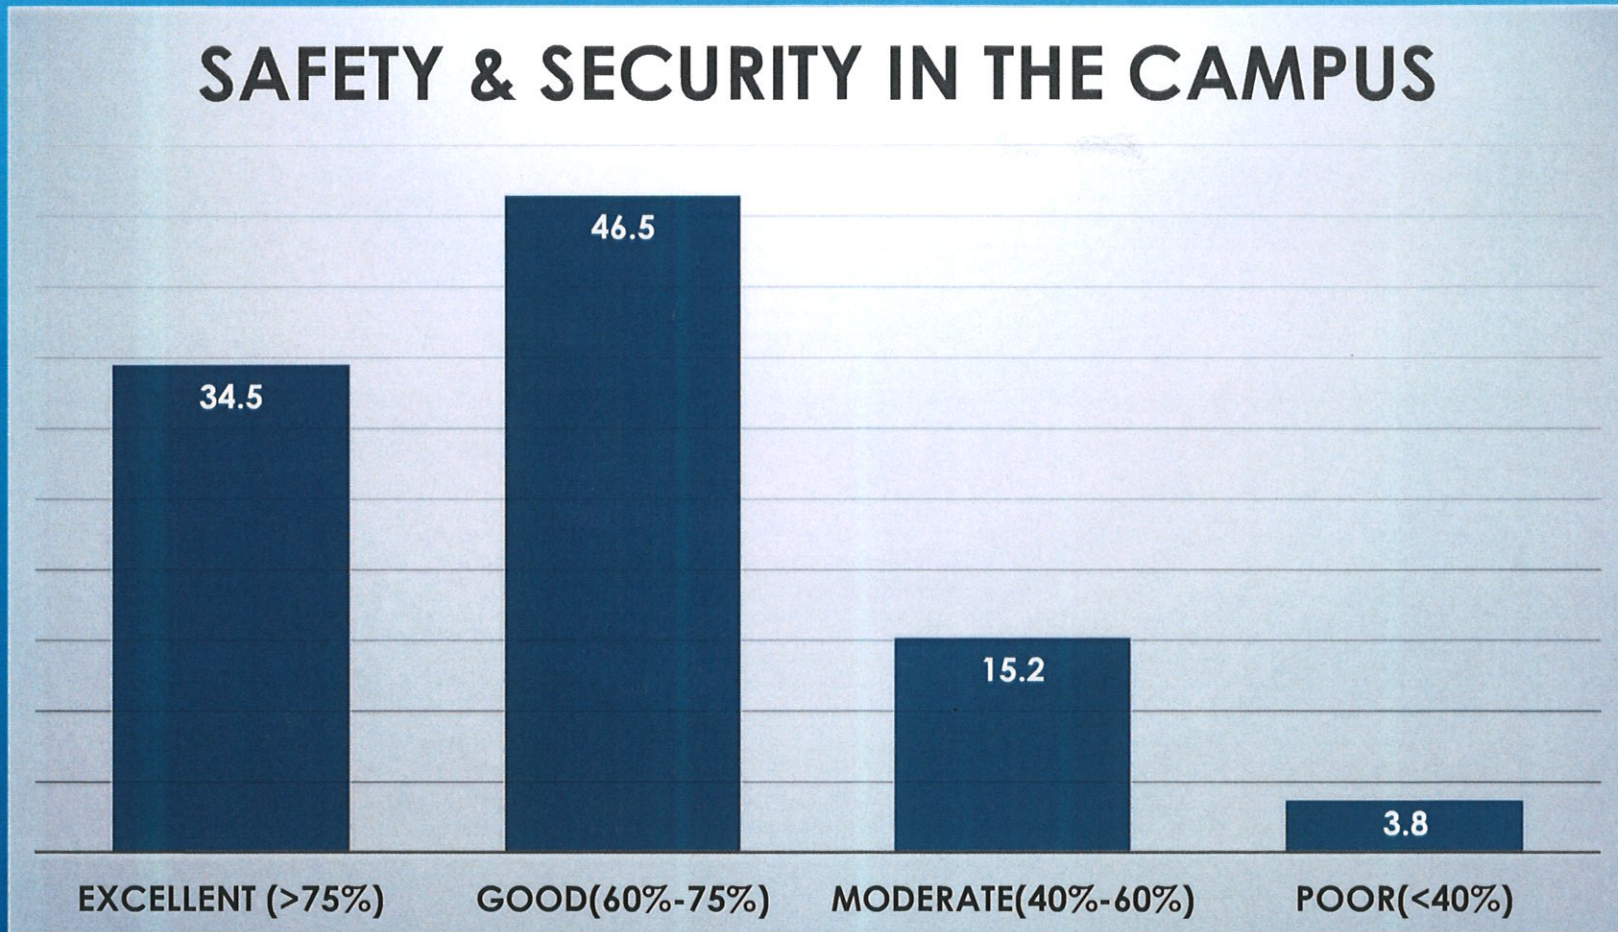

SAFETY & SECURITY IN THE CAMPUS

Co-ordinator,
Internal Quality Assurance Cell
Prabhat Kumar College, Contai
Contai, Purba Medinipur, W.B.- 721401

Principal,
P.K. College, Contai
Purba Medinipur,