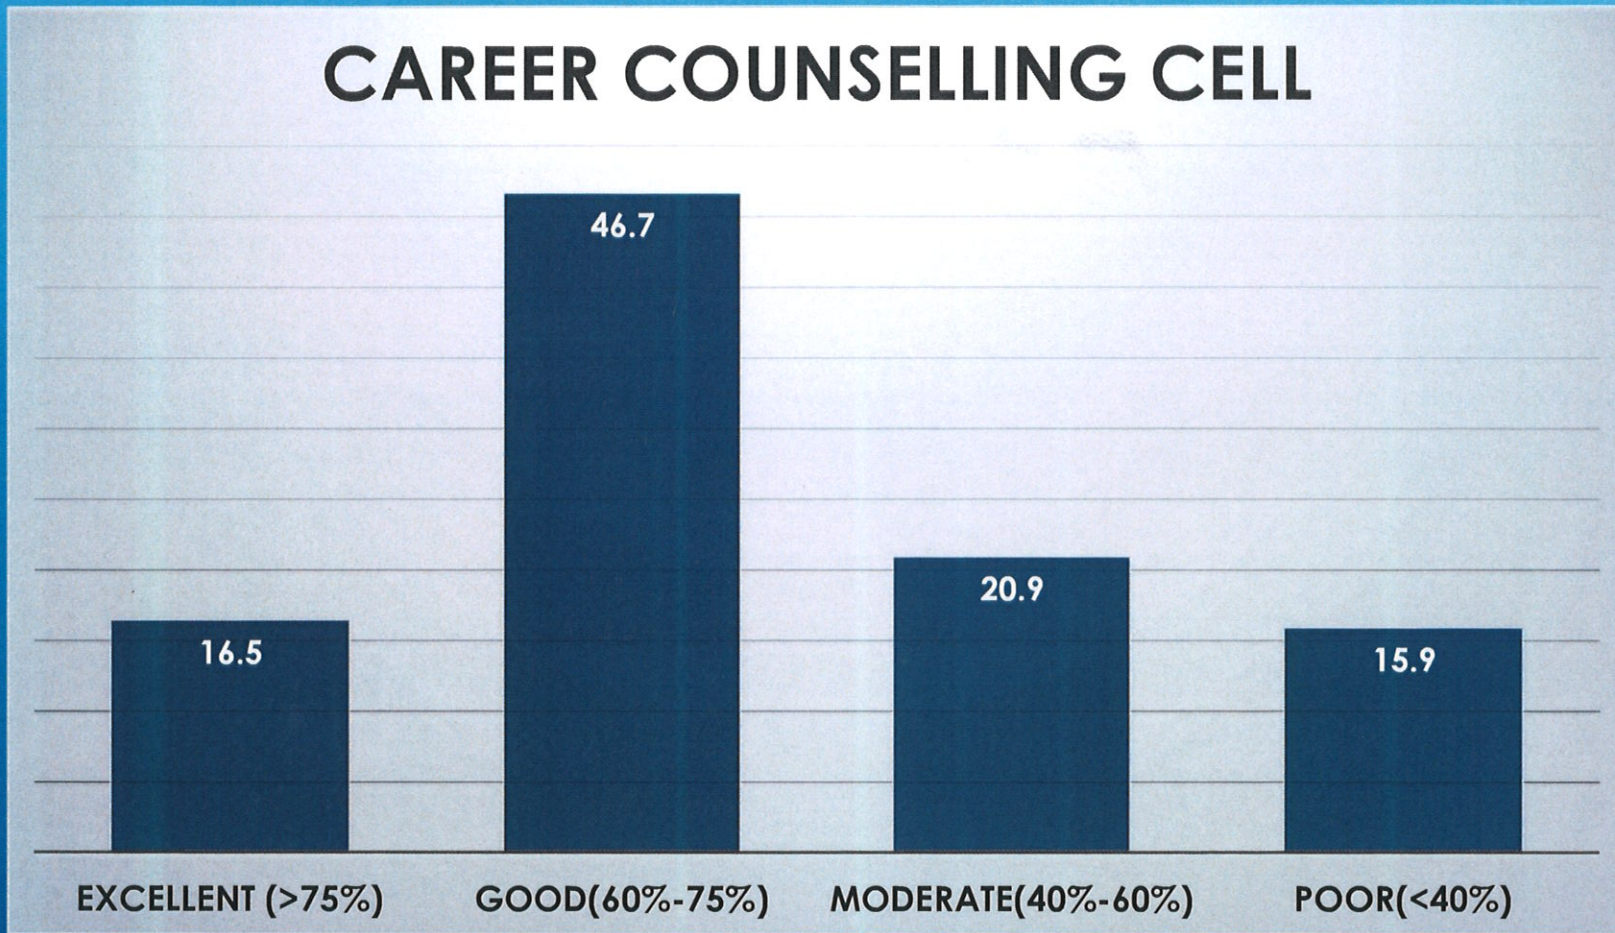

CAREER COUNSELLING CELL

[Signature]

Co-ordinator,
Internal Quality Assurance Cell
Prabhat Kumar College, Contai
Contai, Purba Medinipur, W.B.: 721301

[Signature]

Principal,
P. K. College, Contai.
Purba Medinipur.