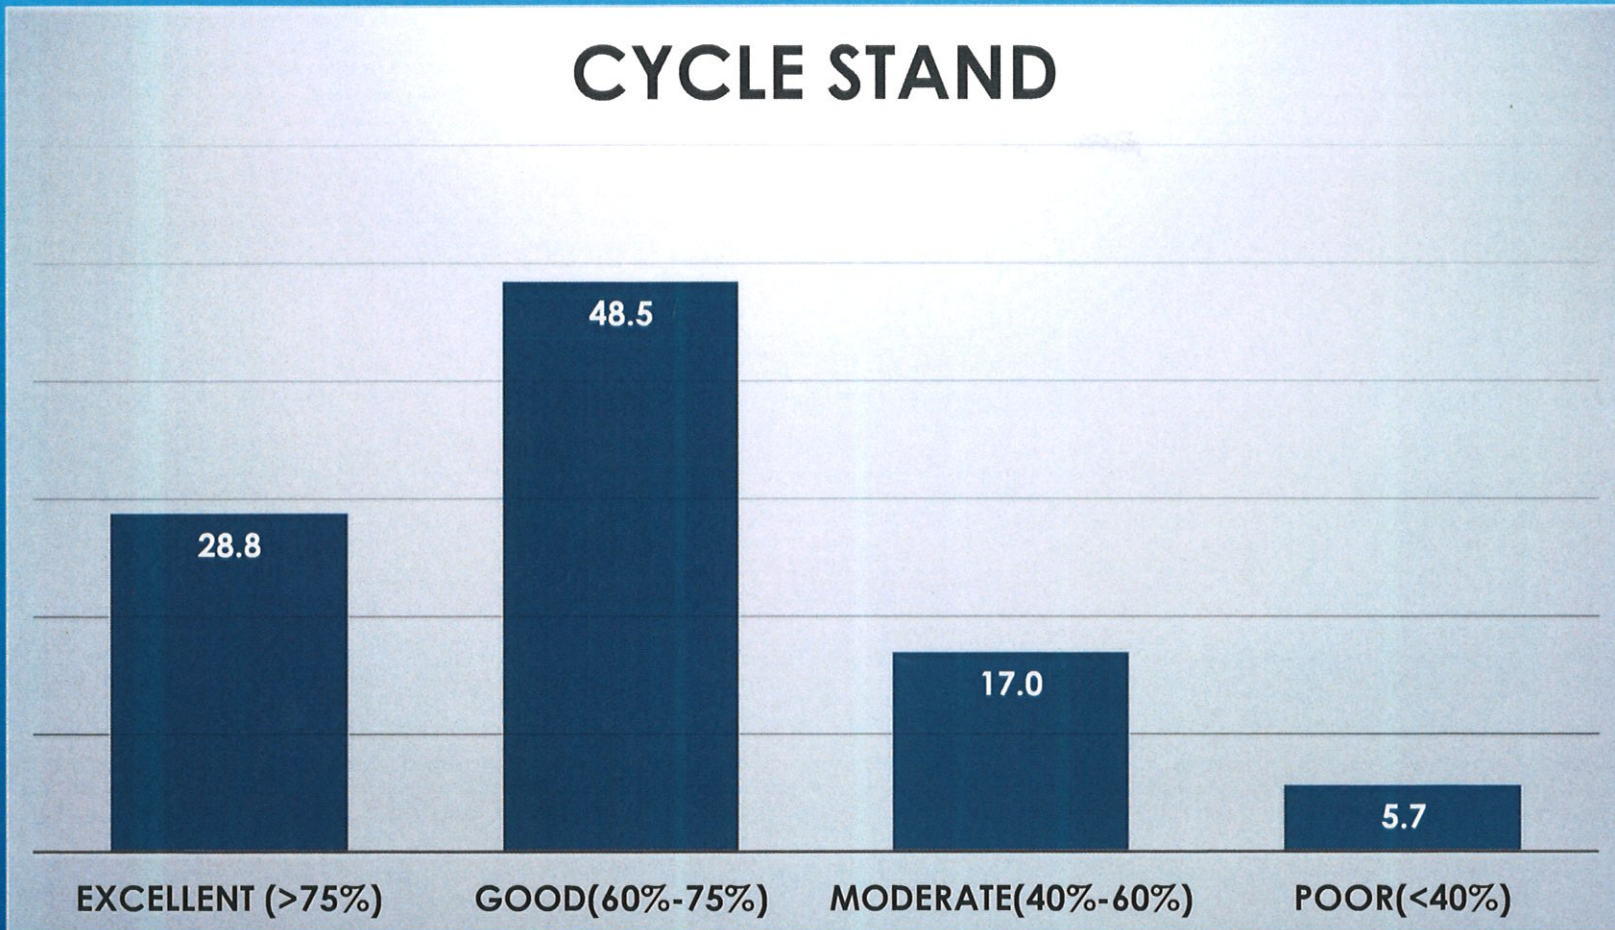

CYCLE STAND

Co-ordinator,
Internal Quality Assurance Cell
Prabhat Kumar College, Contai
Contai, Purba Medinipur, W.B.- 721401

Principal,
P.K. College, Contai
Purba Medinipur.