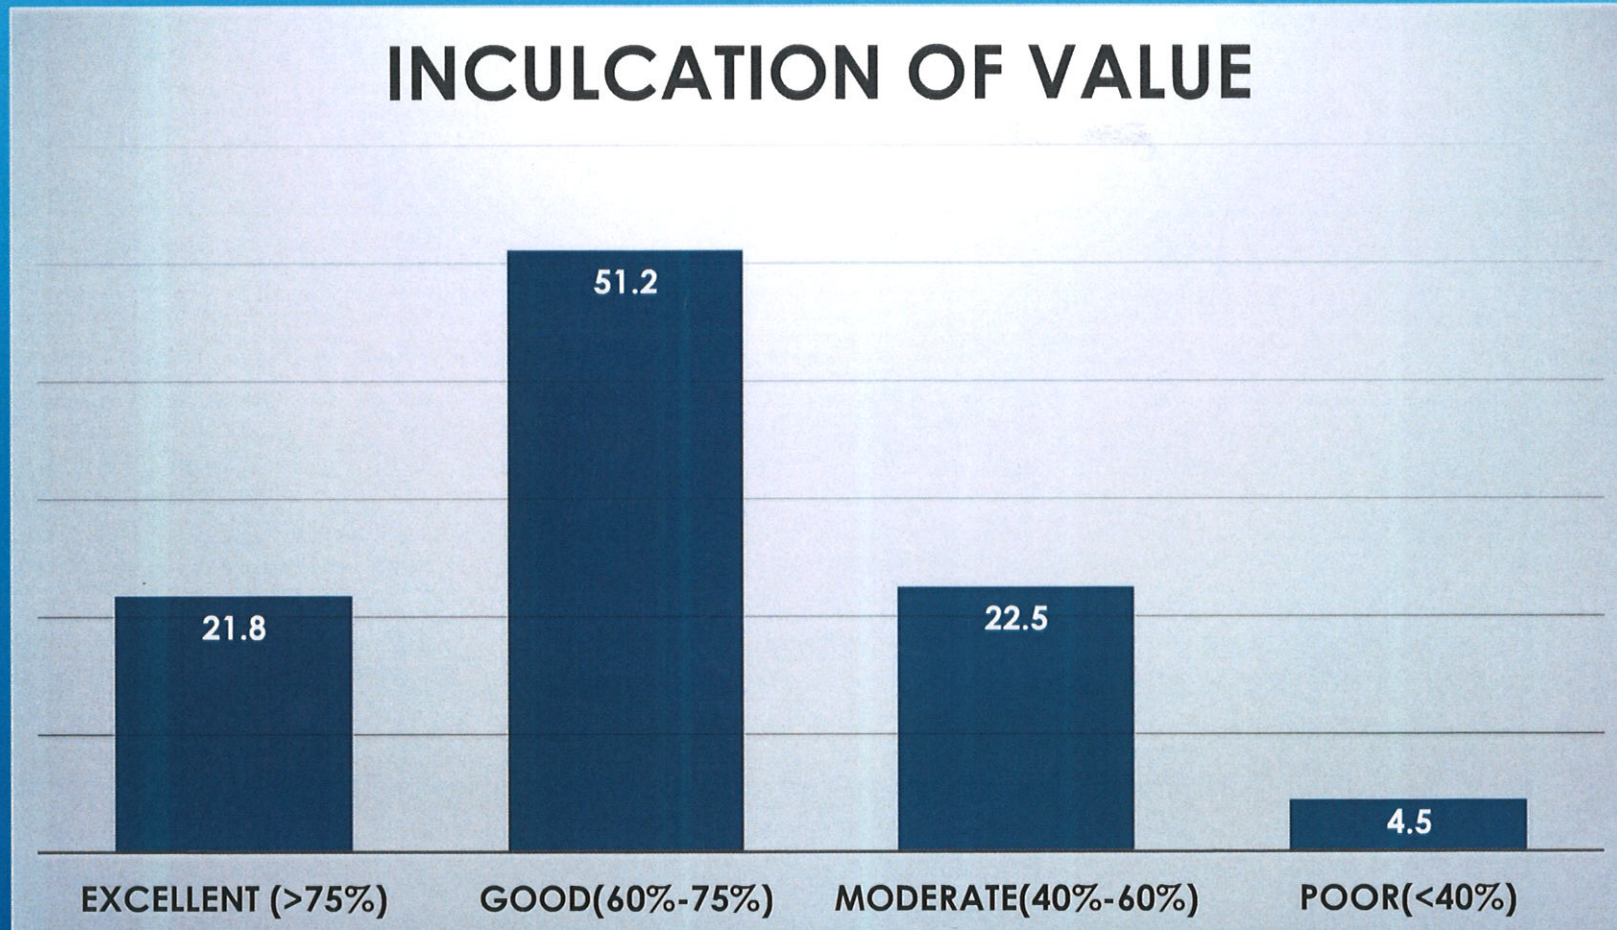

INCULCATION OF VALUE

[Signature]

Co-ordinator,
Internal Quality Assurance Cell
Prabhat Kumar College, Contai
Contai, Purba Medinipur, W.B.- 721401

[Signature]

Principal,
P.K. College, Contai
Purba Medinipur,