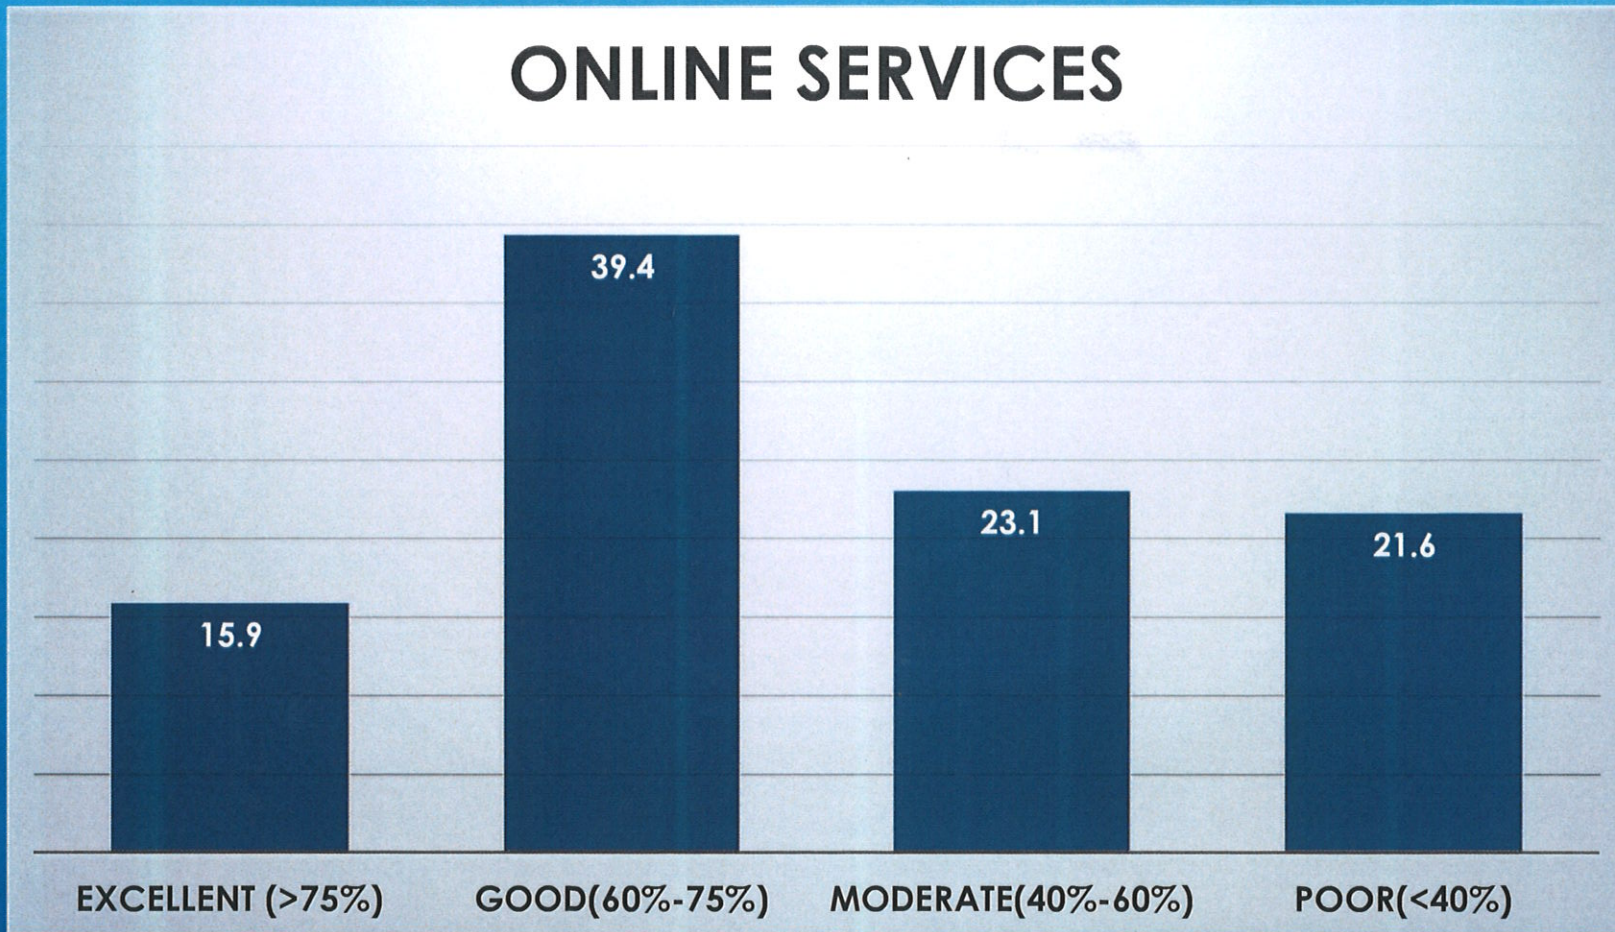

ONLINE SERVICES

Co-ordinator
Internal Quality Assurance Cell
Prabhat Kumar College, Contai
Contai, Purba Medinipur, W.B.- 721401

Principal,
P.K. College, Contai
Purba Medinipur,