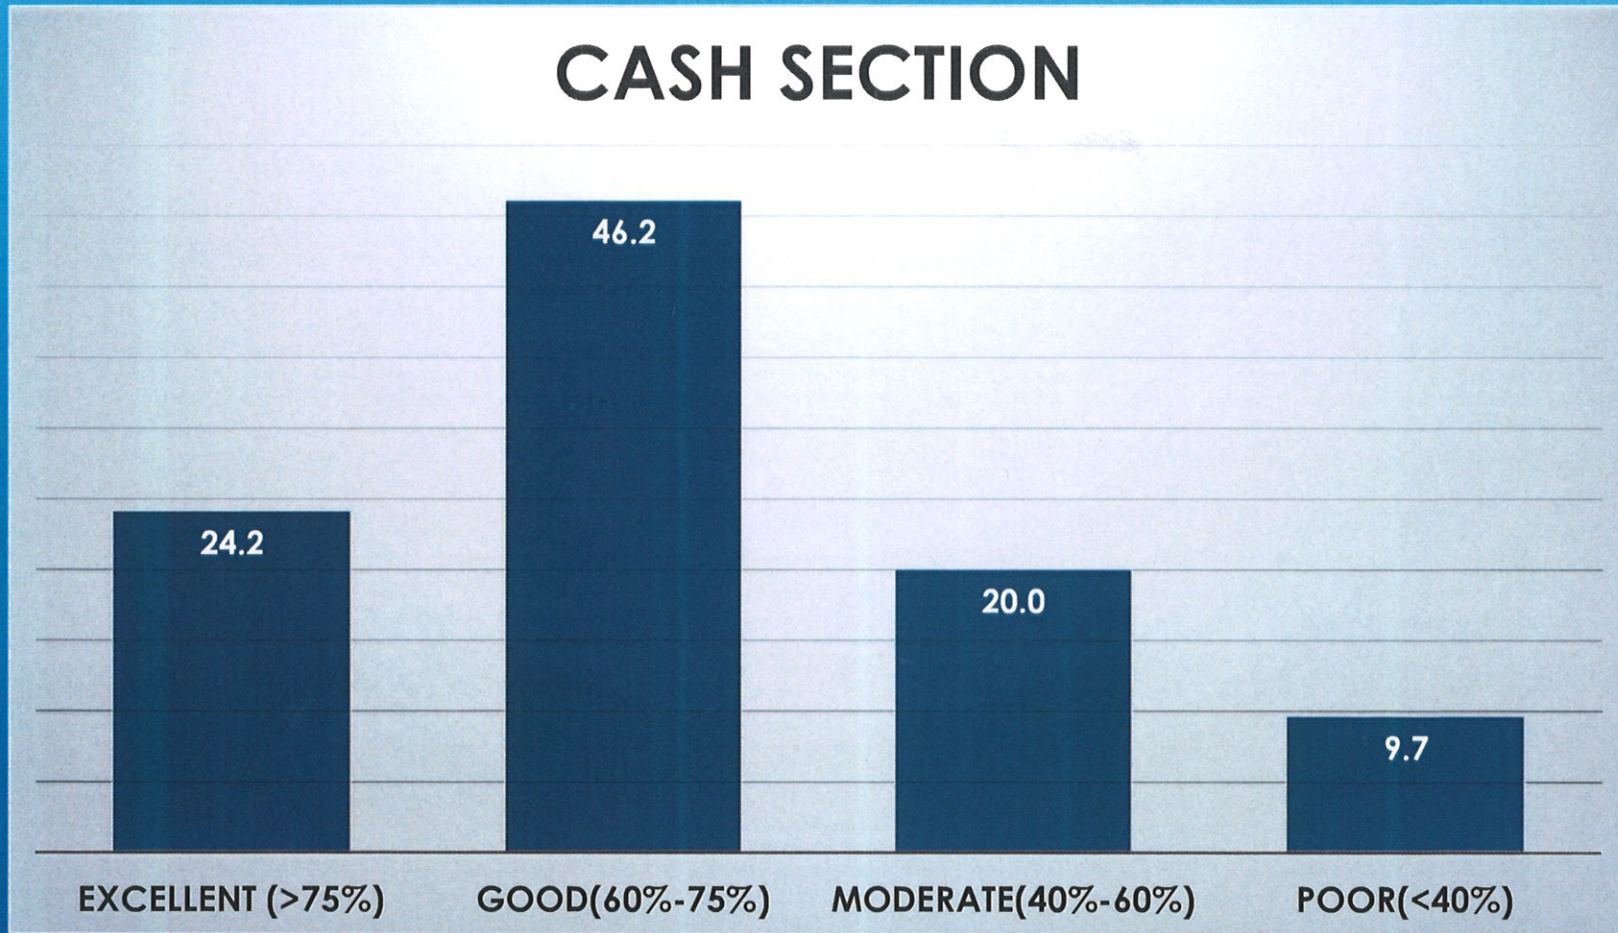

CASH SECTION

Co-ordinator,
Internal Quality Assurance Cell
Prabhat Kumar College, Contai
Contai, Purba Medinipur, W.B.- 721401

Principal,
P. K. College, Contai,
Purba Medinipur.