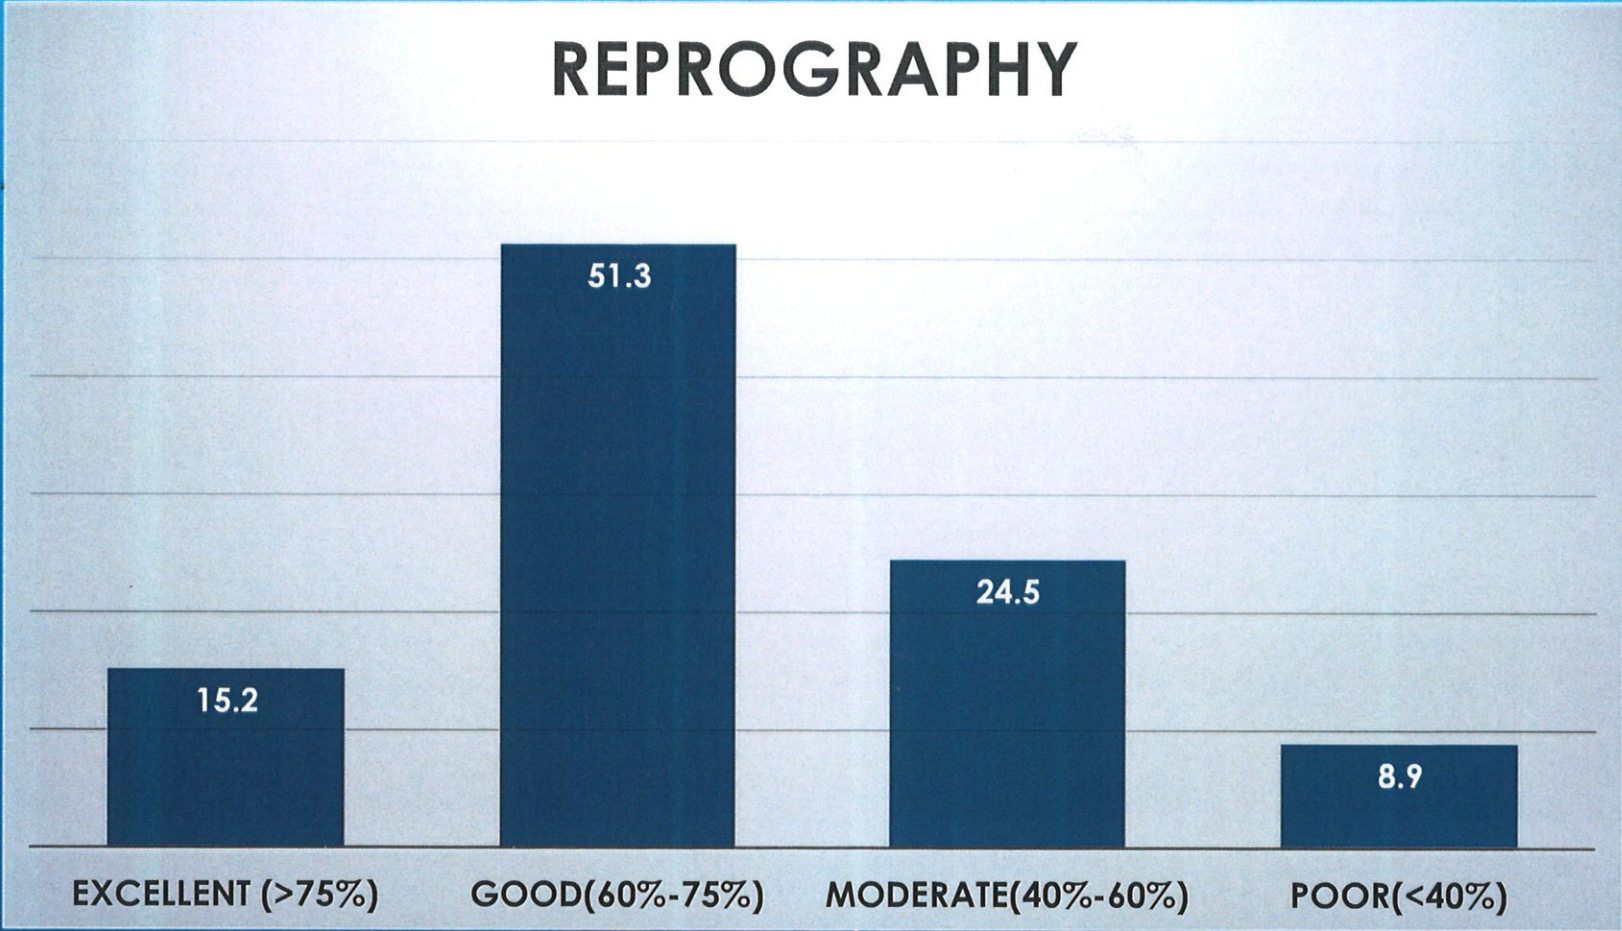

REPROGRAPHY

Co-ordinator,
Internal Quality Assurance Cell
Prabhat Kumar College, Contai
Contai, Purba Medinipur, W.B. - 721401

Principal,
P.K. College, Contai
Purba Medinipur.