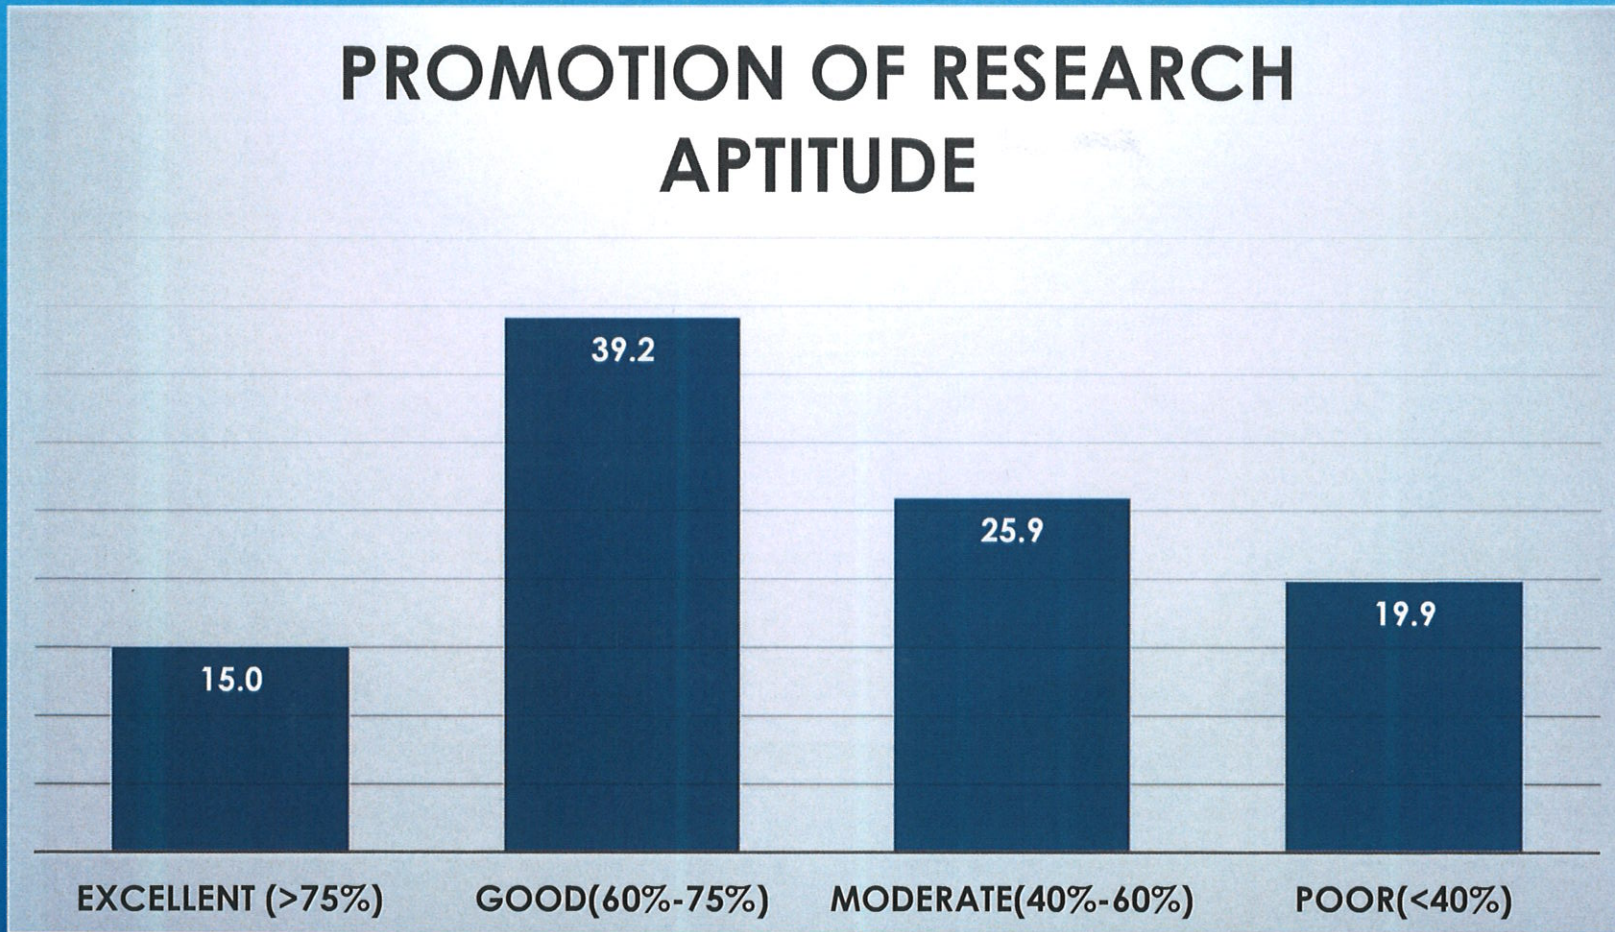

PROMOTION OF RESEARCH APTITUDE

Co-ordinator,
Internal Quality Assurance Cell
Prabhat Kumar College, Contai
Contai, Purba Medinipur, W.B.- 721401

Principal,
P.K. College, Contai
Purba Medinipur.