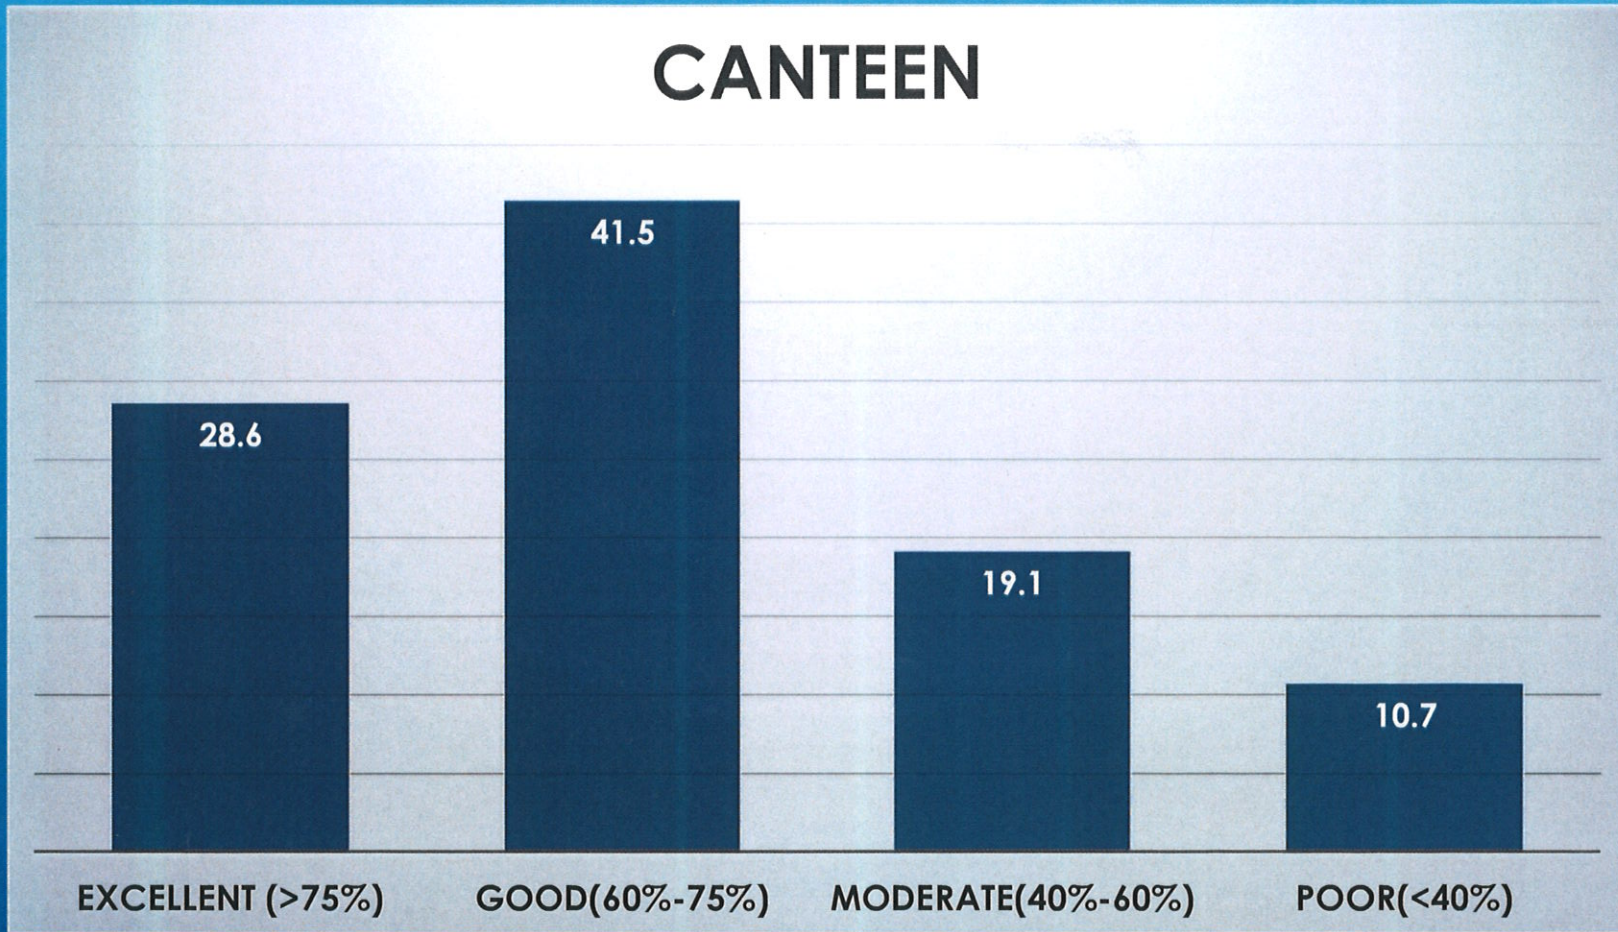

CANTEEN

Co-ordinator,
Internal Quality Assurance Cell
Prabhat Kumar College, Contai
Contai, Purba Medinipur, W.B.- 721401

Principal,
P.K. College, Contai
Purba Medinipur.