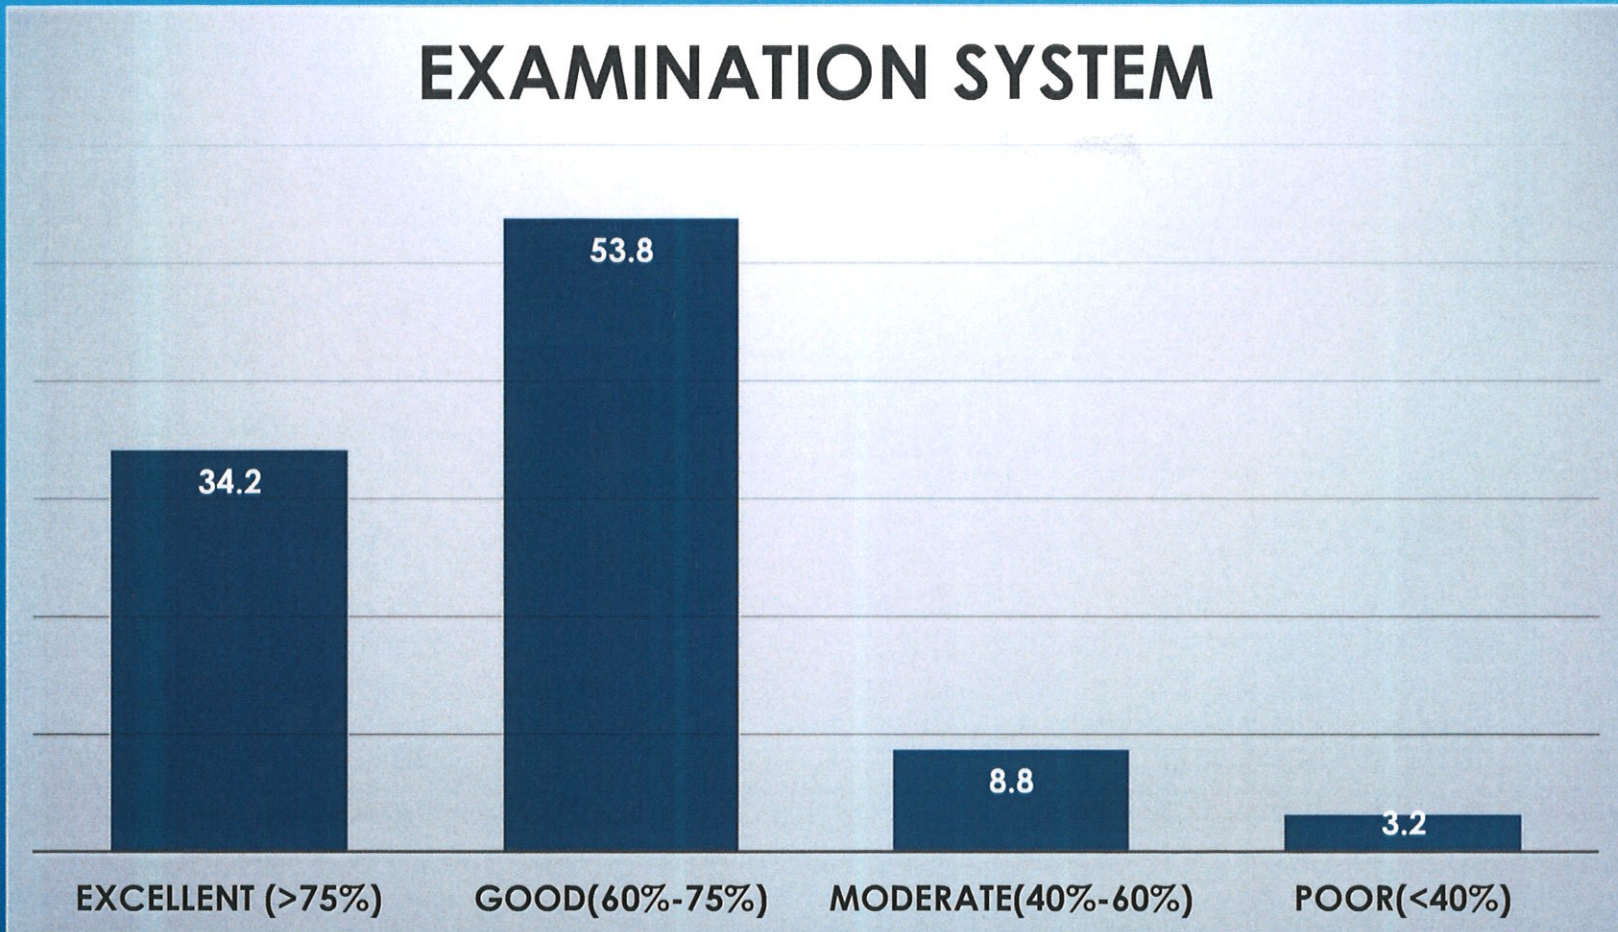

EXAMINATION SYSTEM

Co-ordinator,
Internal Quality Assurance Cell
Prabhat Kumar College, Contai
Contai, Purba Medinipur, W.B.- 721401

Principal,
P.K. College, Contai
Purba Medinipur,