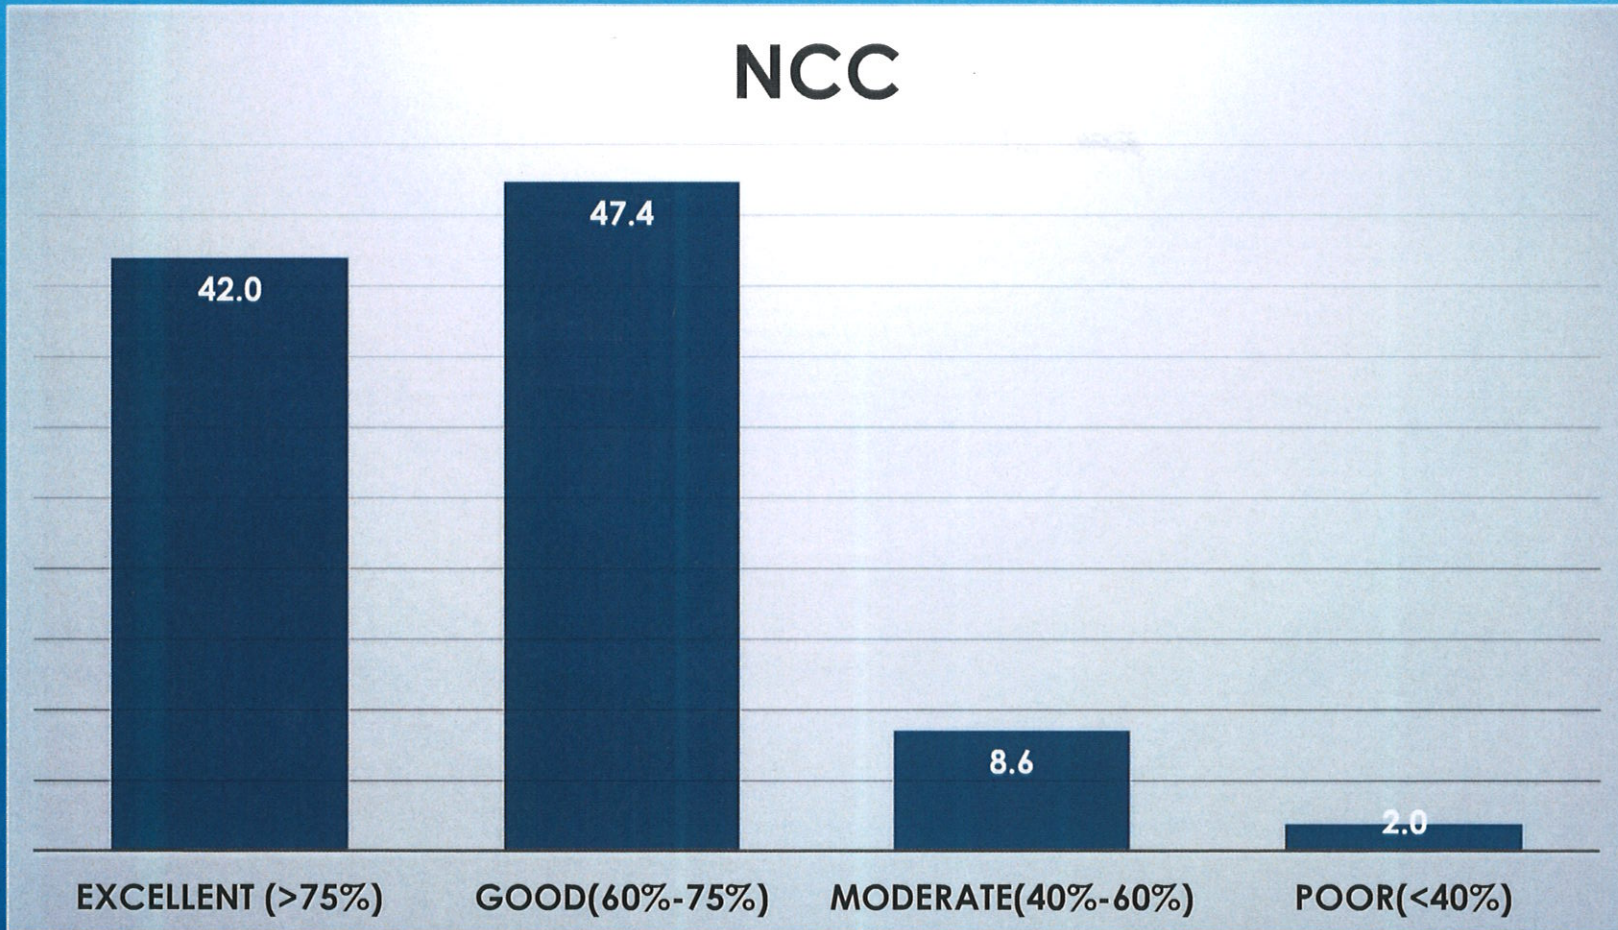

NCC

Co-ordinator,
Internal Quality Assurance Cell
Prabhat Kumar College, Contai
Contai, Purba Medinipur, W.B.- 721401

Principal,
P.K. College, Contai
Purba Medinipur.