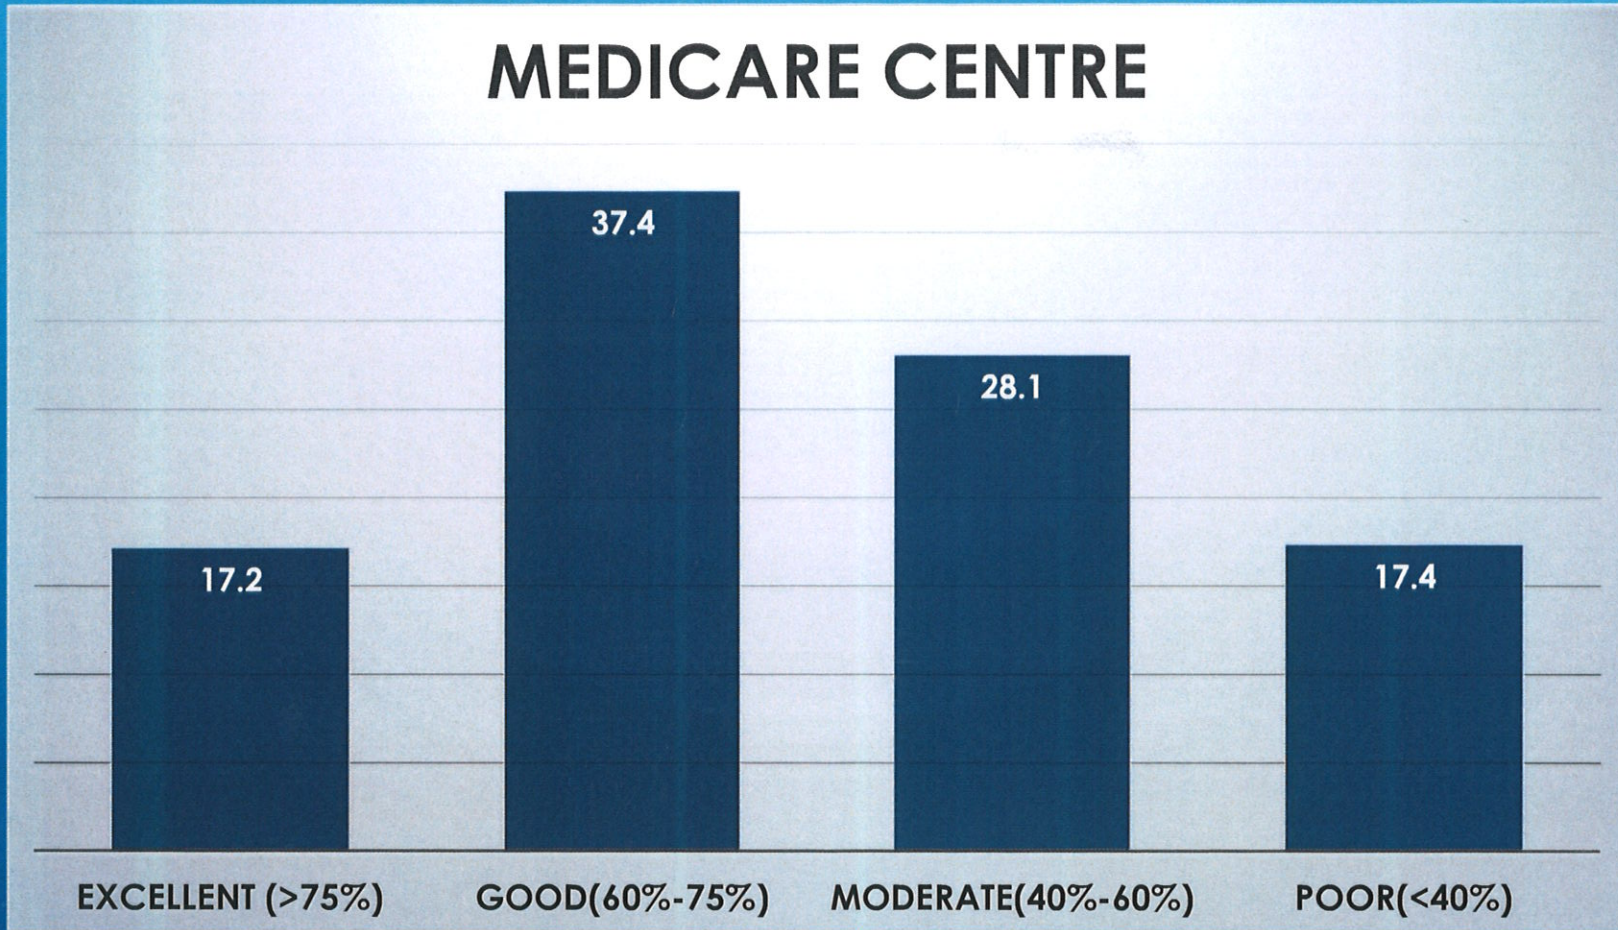

MEDICARE CENTRE

Co-ordinator,
Internal Quality Assurance Cell
Prabhat Kumar College, Contai
Contai, Purba Medinipur, W.B.- 721401

Principal,
P.K. College, Contai
Purba Medinipur.