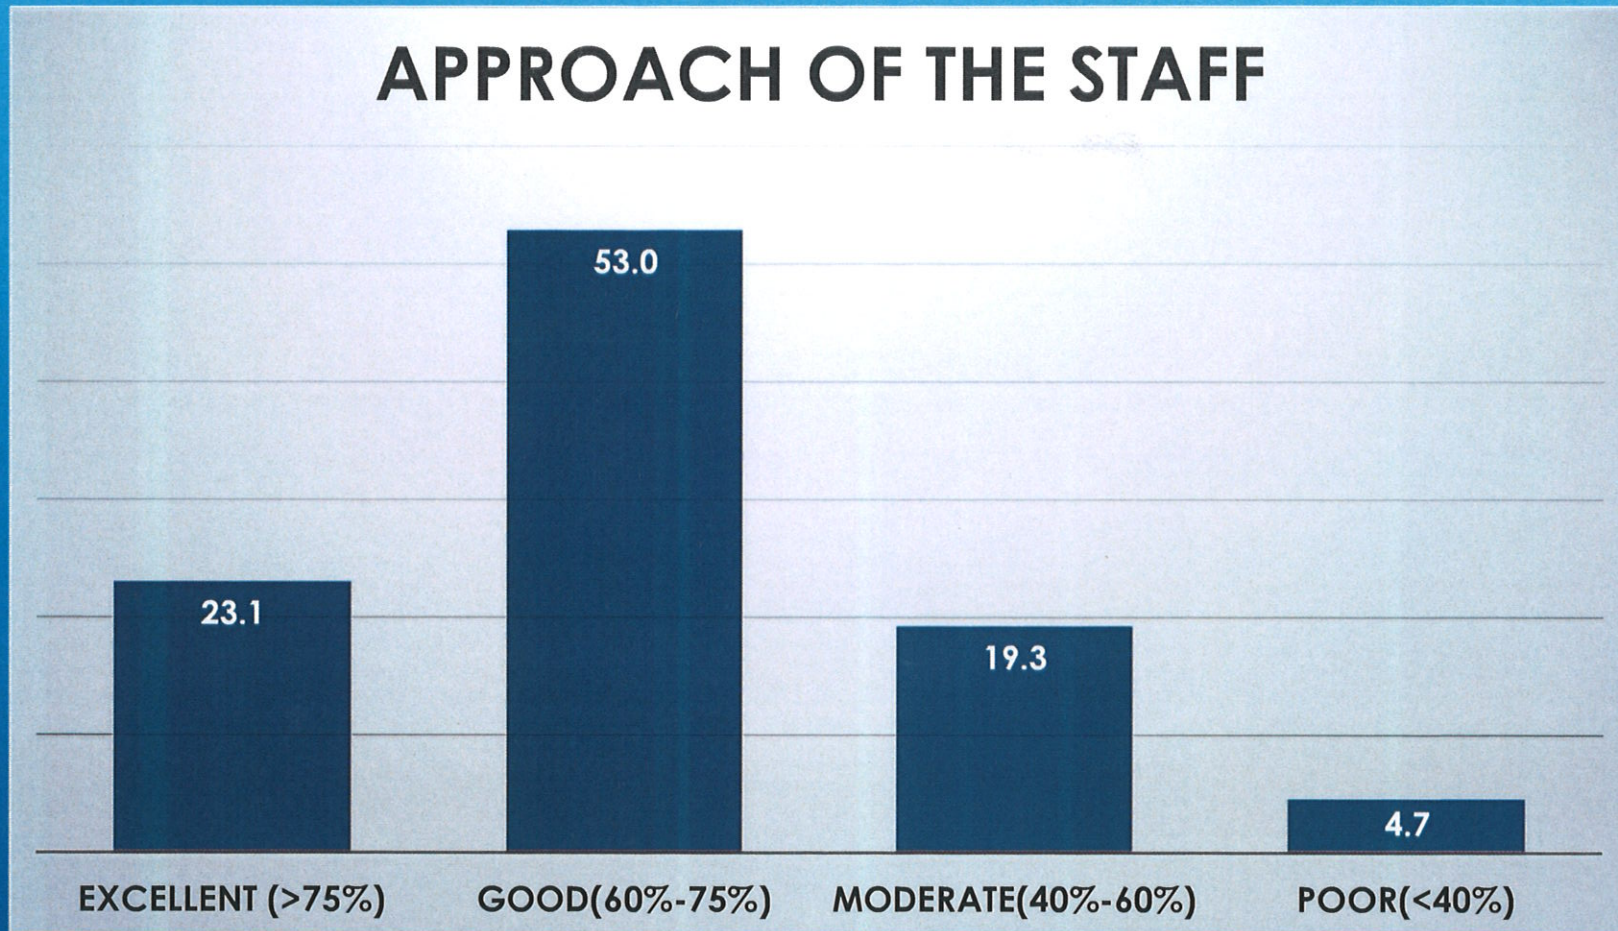

## APPROACH OF THE STAFF

*Co-ordinator,*  
Internal Quality Assurance Cell  
Prabhat Kumar College, Contai  
Contai, Purba Medinipur, W.B.- 721401

*Principal,*  
P.K. College, Contai  
Purba Medinipur.