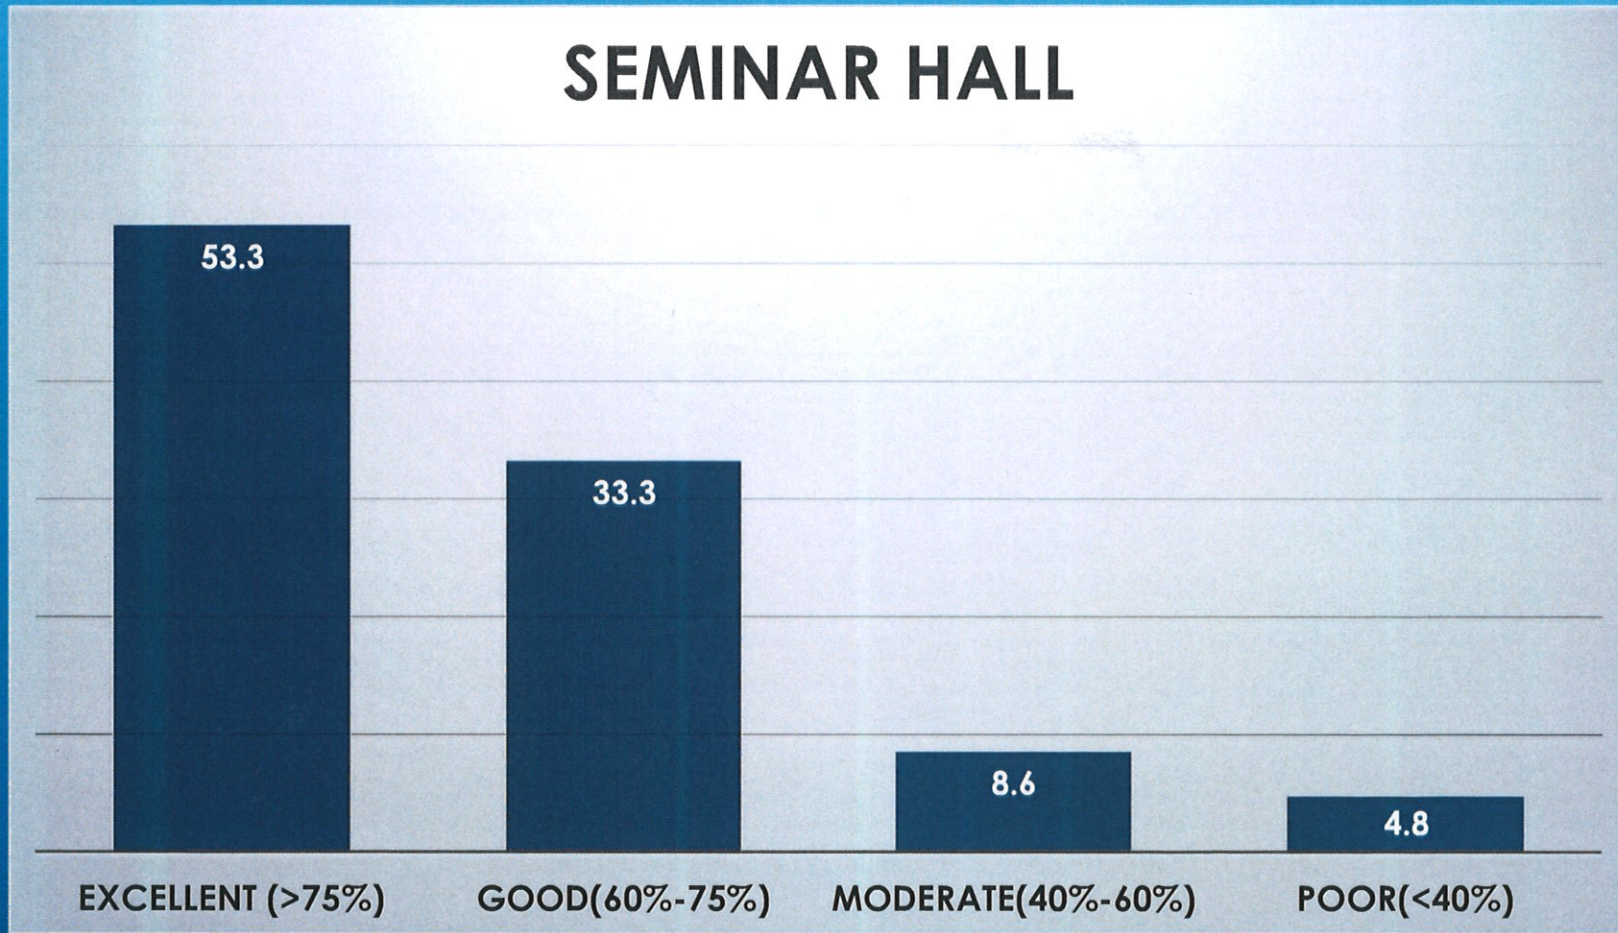

SEMINAR HALL

Co-ordinator,
Internal Quality Assurance Cell
Prabhat Kumar College, Contai
Contai, Purba Medinipur, W.B.- 721401

Principal,
P.K. College, Contai
Purba Medinipur,