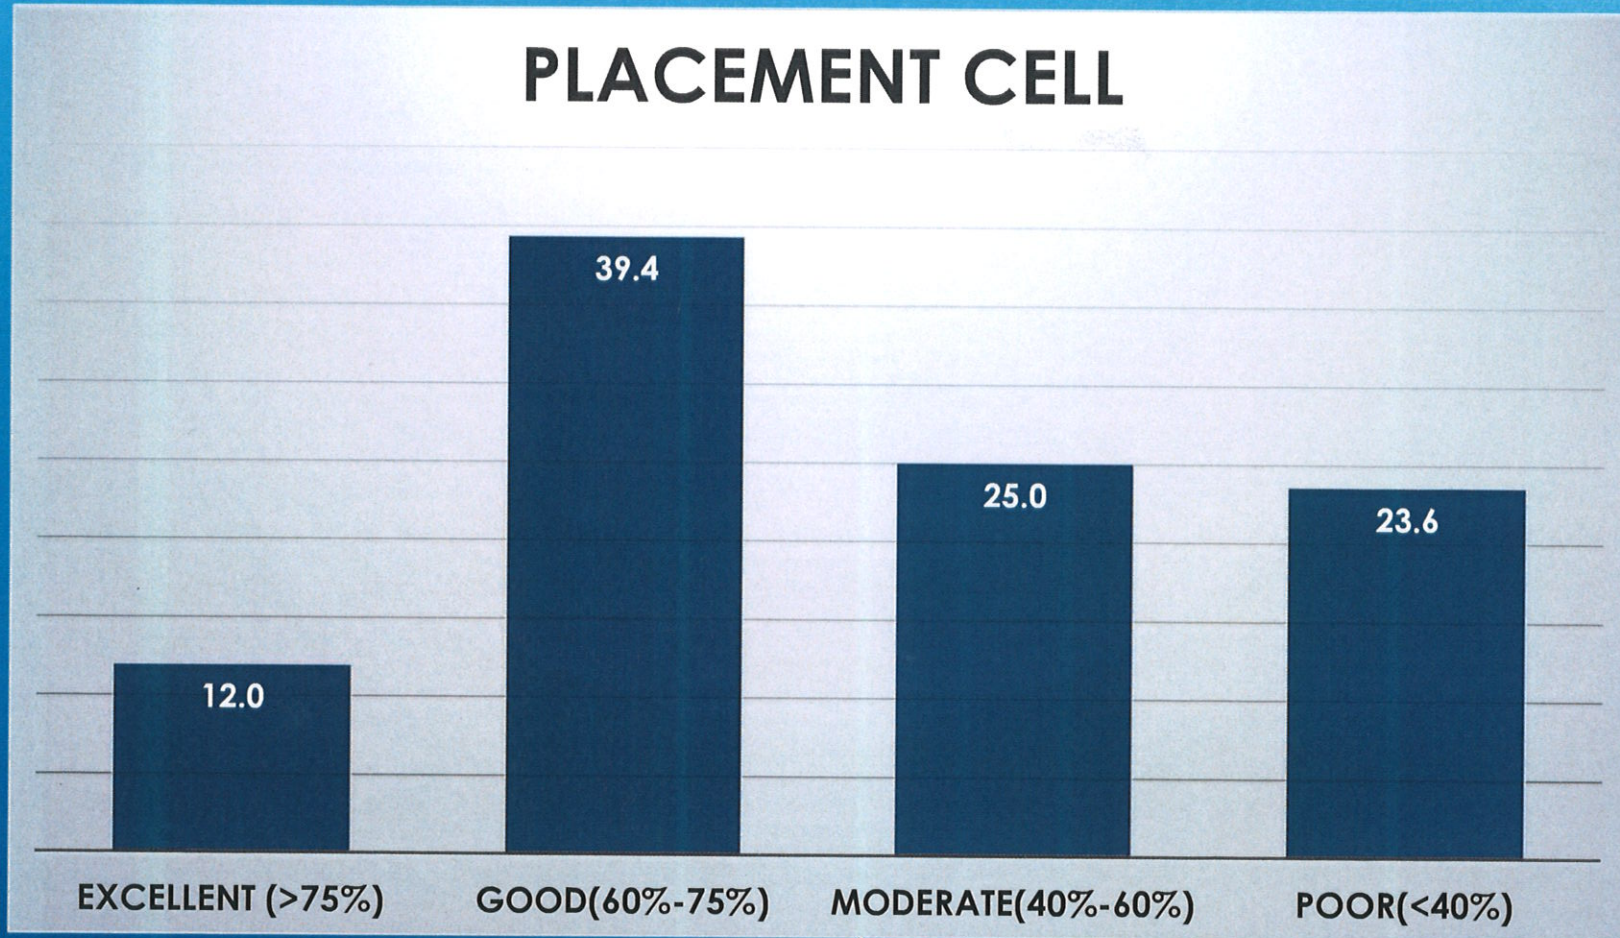

PLACEMENT CELL

Co-ordinator,
Internal Quality Assurance Cell
Prabhat Kumar College, Contai
Contai, Purba Medinipur, W.B.- 721401

Principal,
P.K. College, Contai
Purba Medinipur.