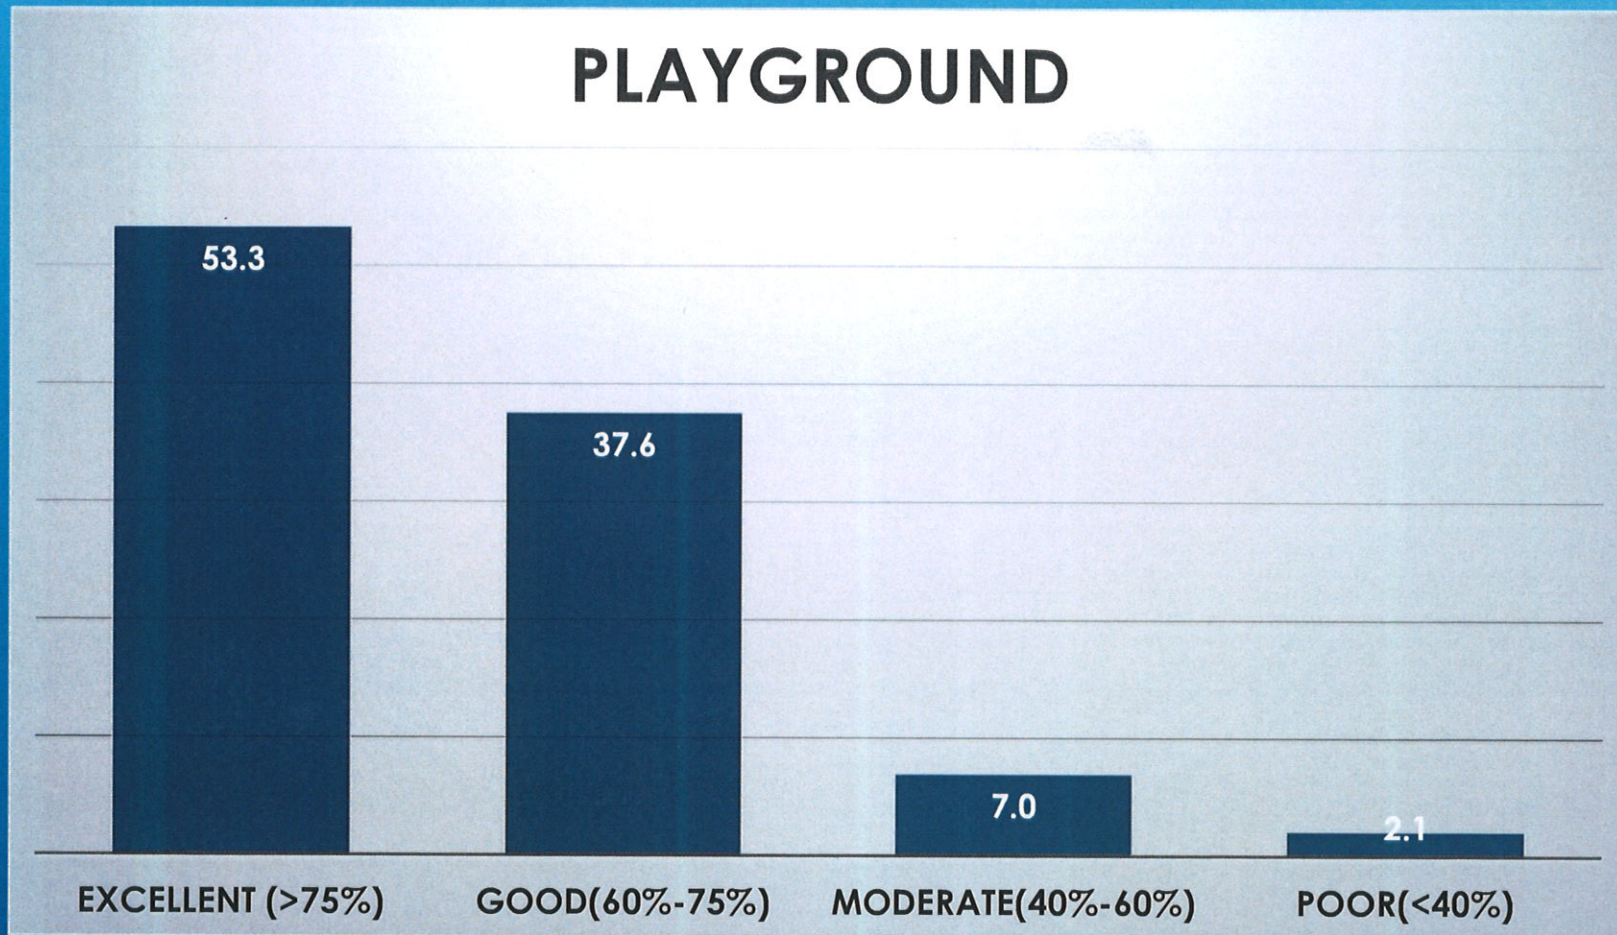

PLAYGROUND

Co-ordinator,
Internal Quality Assurance Cell
Prabhat Kumar College, Contai
Contai, Purba Medinipur, W.B.- 721401

Principal,
P.K. College, Contai
Purba Medinipur,