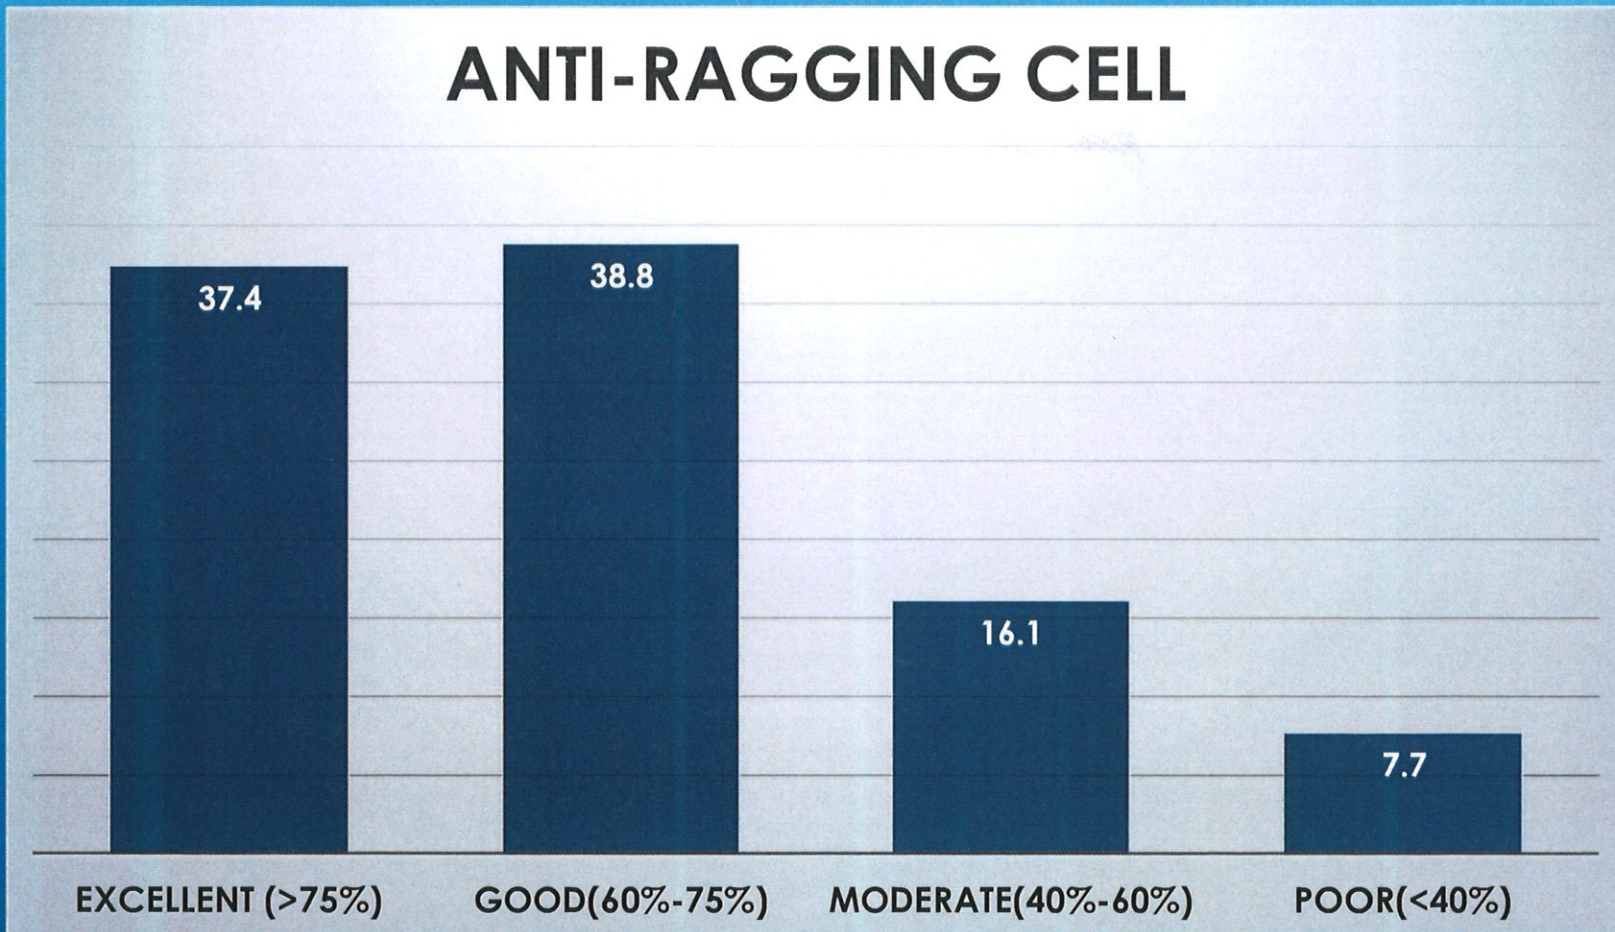

ANTI-RAGGING CELL

Co-ordinator,
Internal Quality Assurance Cell
Prabhat Kumar College, Contai
Contai, Purba Medinipur, W.B.- 721401

Principal,
P.K. College, Contai
Purba Medinipur,