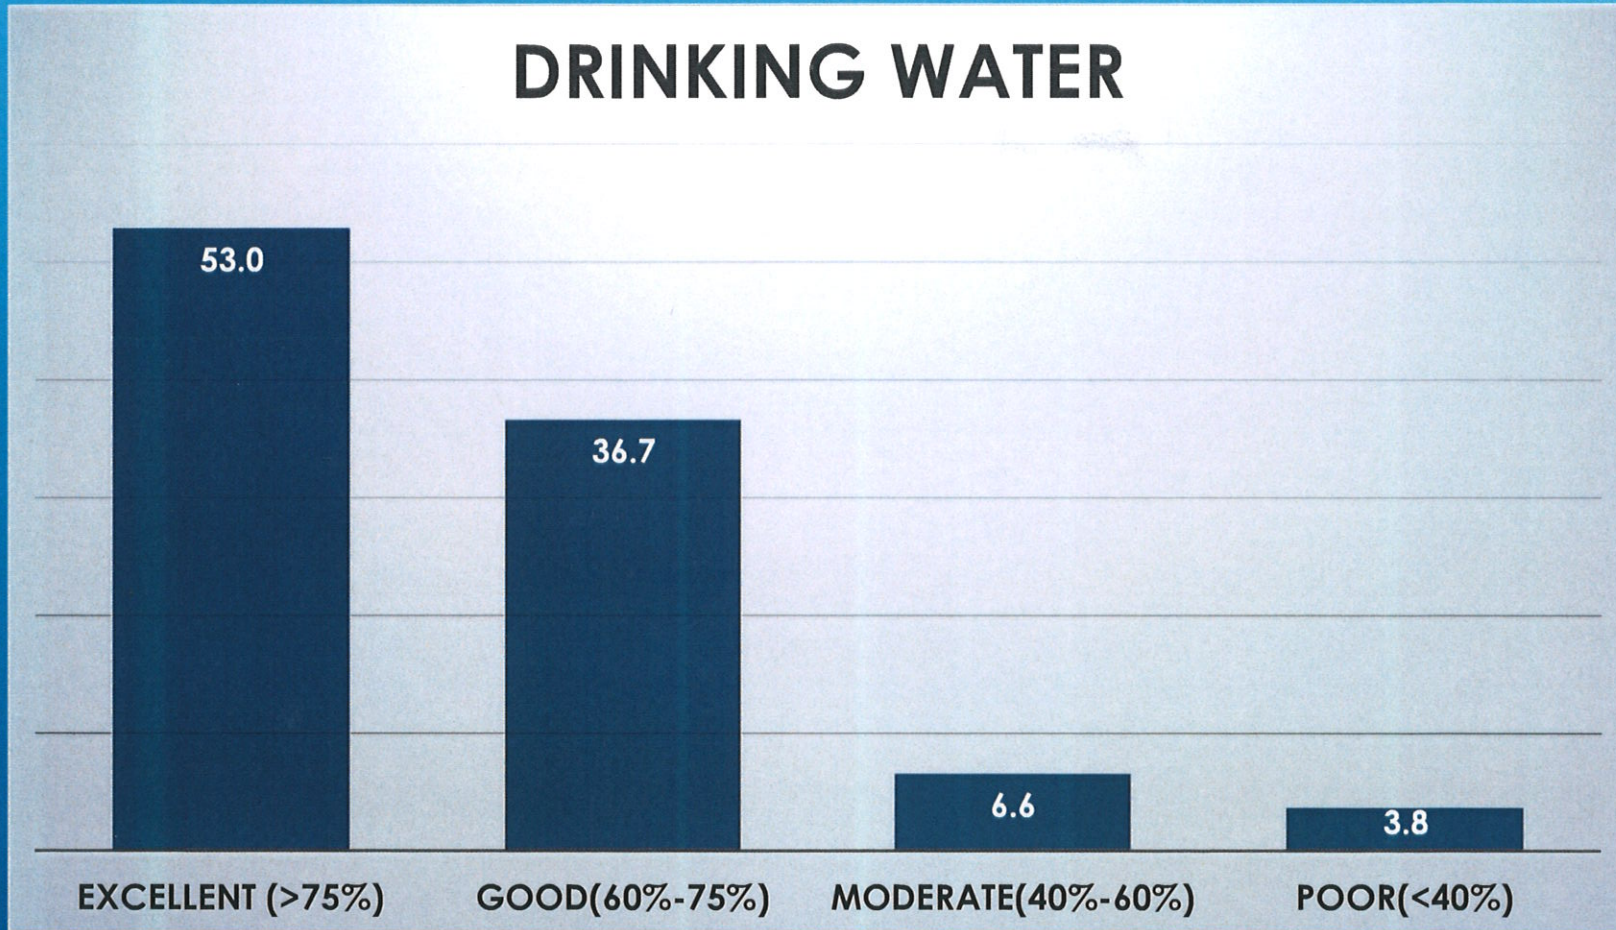

DRINKING WATER

Co-ordinator,
Internal Quality Assurance Cell
Prabhat Kumar College, Contai
Contai, Purba Medinipur, W.B.- 721401

Principal,
P.K. College, Contai
Purba Medinipur.