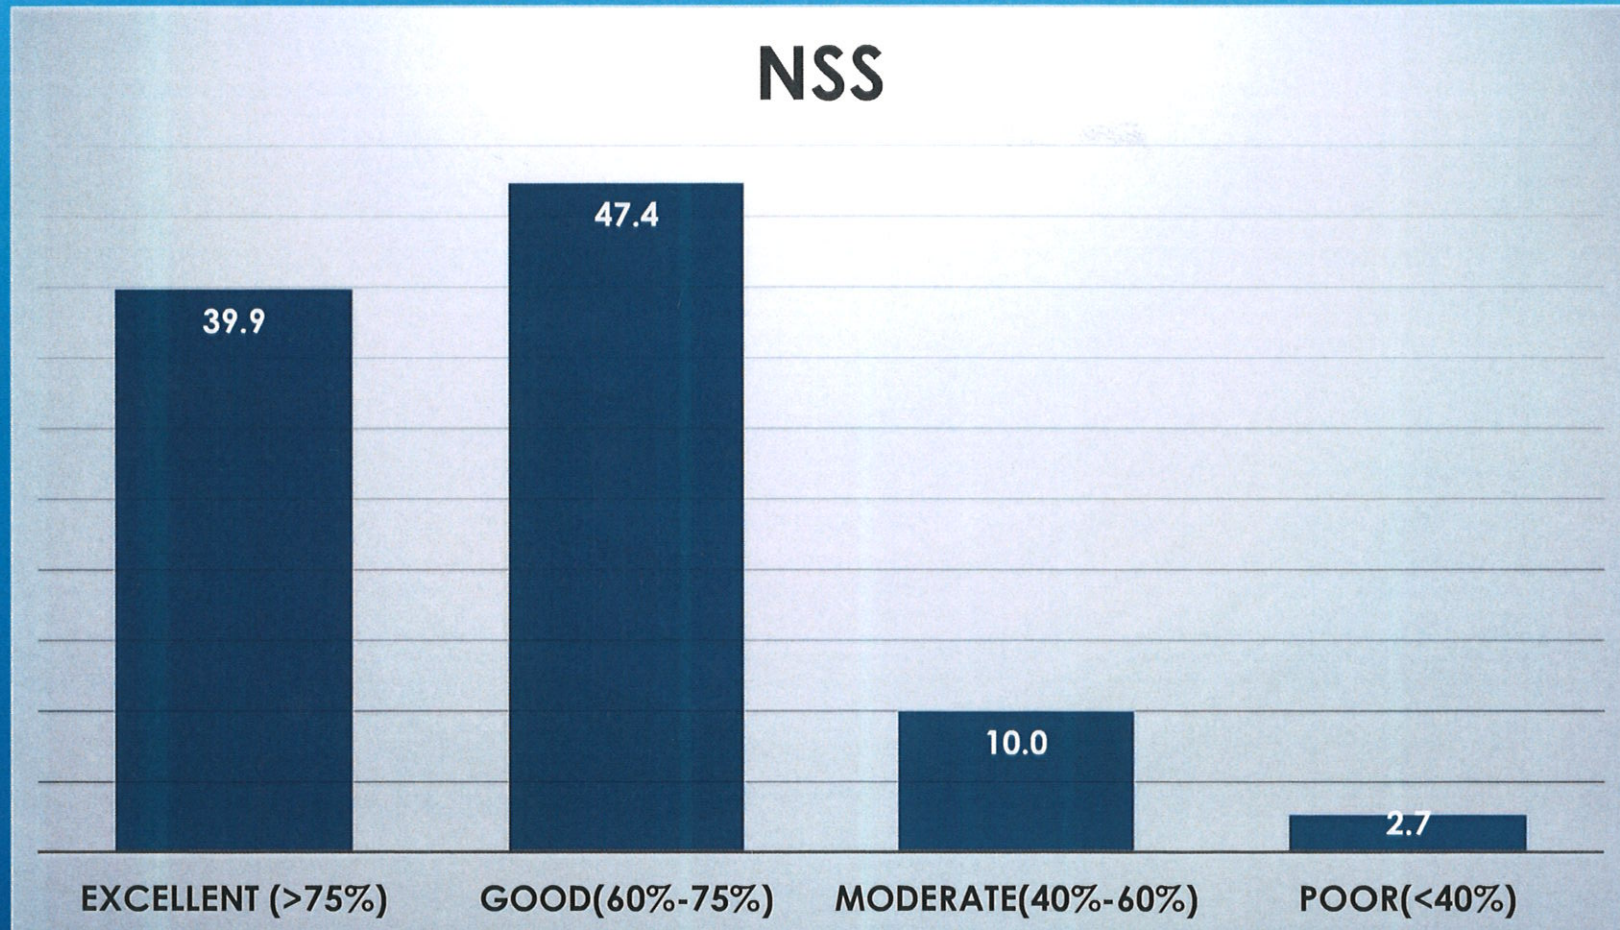

NSS

Co-ordinator,
Internal Quality Assurance Cell
Prabhat Kumar College, Contai
Contai, Purba Medinipur, W.B.- 721401

Principal,
P.K. College, Contai
Purba Medinipur,