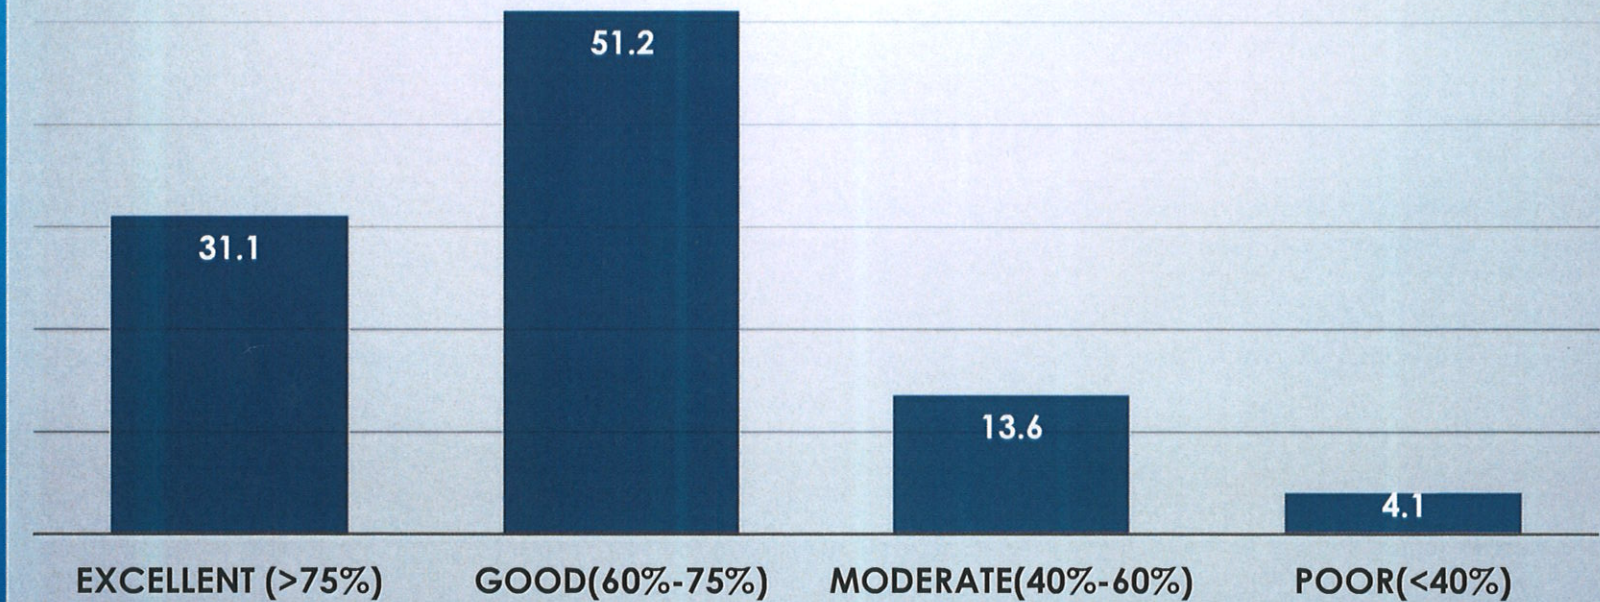

PERSONAL INTERACTION WITH TEACHERS BEYOND CLASS HOURS

Co-ordinator,
Internal Quality Assurance Cell
Prabhat Kumar College, Contai
Contai, Purba Medinipur, W.B.- 721491

Principal,
P.K. College, Contai
Purba Medinipur,