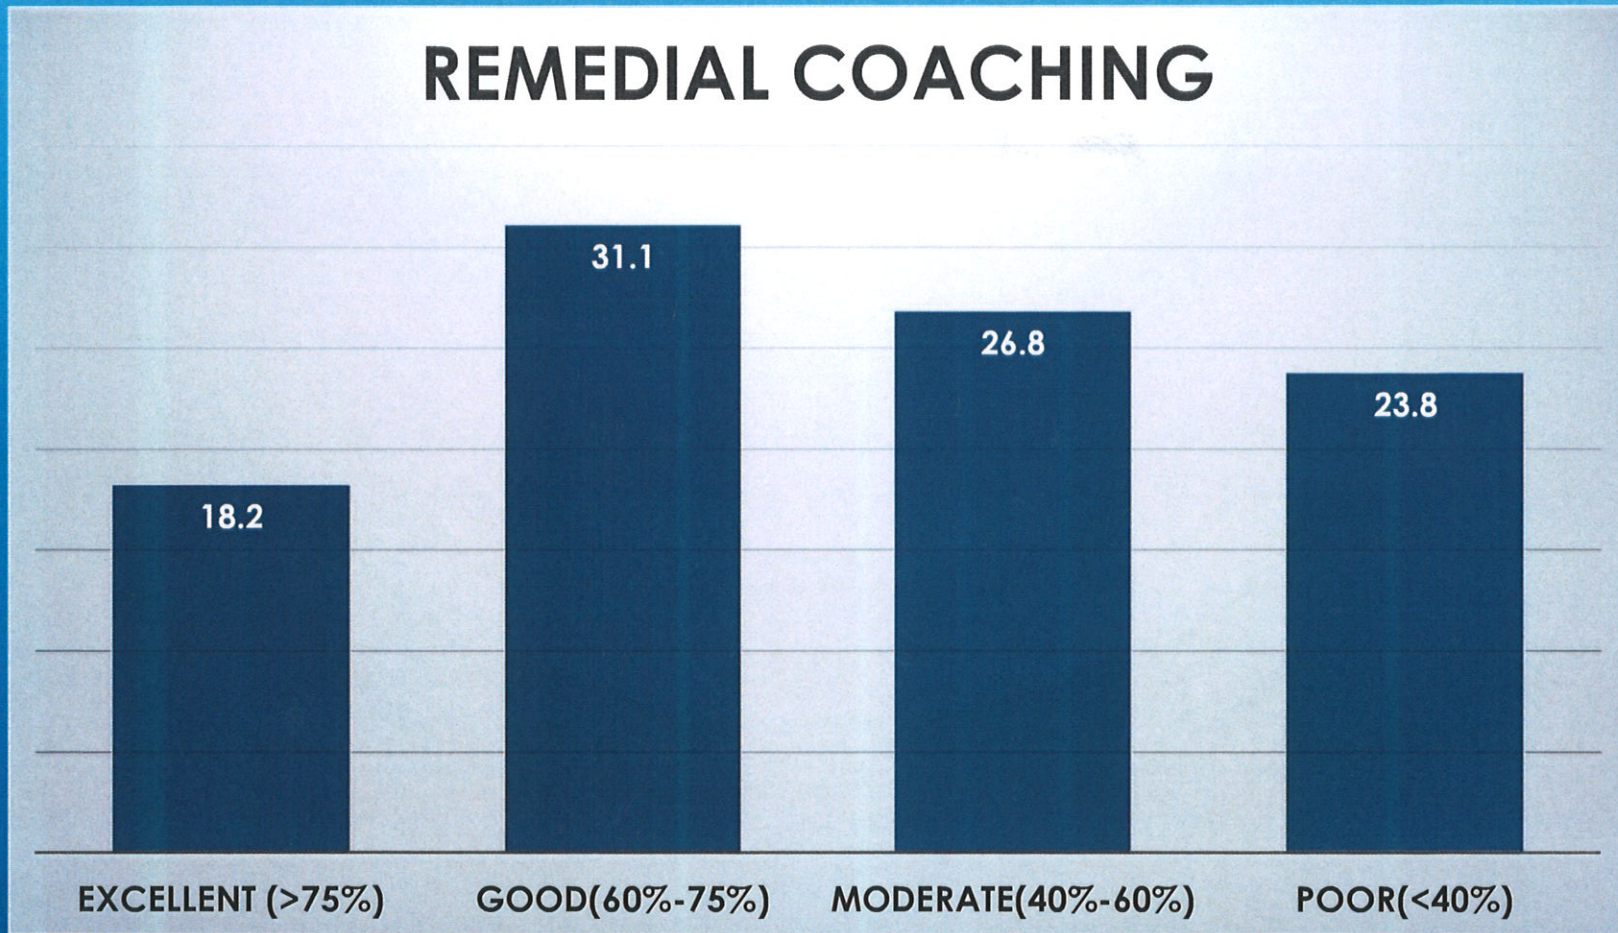

REMEDIAL COACHING

Co-ordinator,
Internal Quality Assurance Cell
Prabhat Kumar College, Contai
Contai, Purba Medinipur, W.B.- 721401

Principal,
P.K. College, Contai
Purba Medinipur.