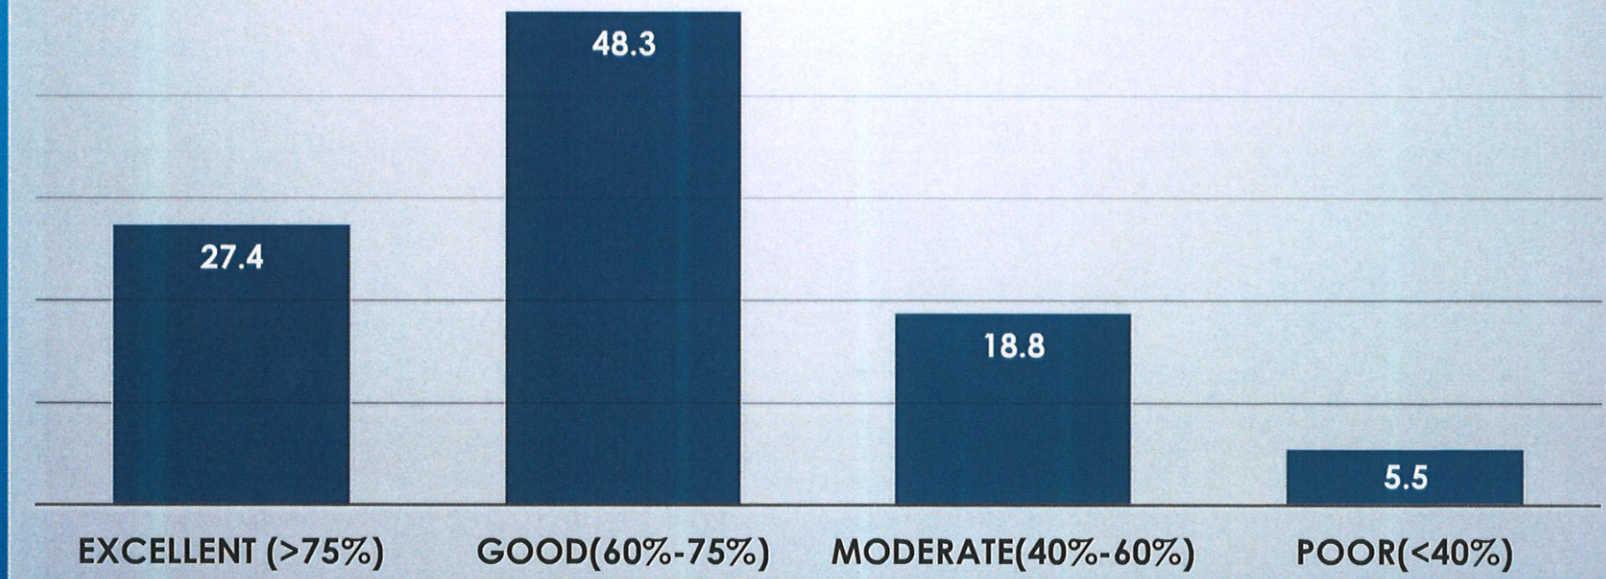

COLLECTION OF BOOKS & JOURNALS OF RESEARCH APTITUDE

Co-ordinator,
Internal Quality Assurance Cell
Prabhat Kumar College, Contai
Contai, Purba Medinipur, W.B.- 721401

Principal,
P.K. College, Contai
Purba Medinipur.