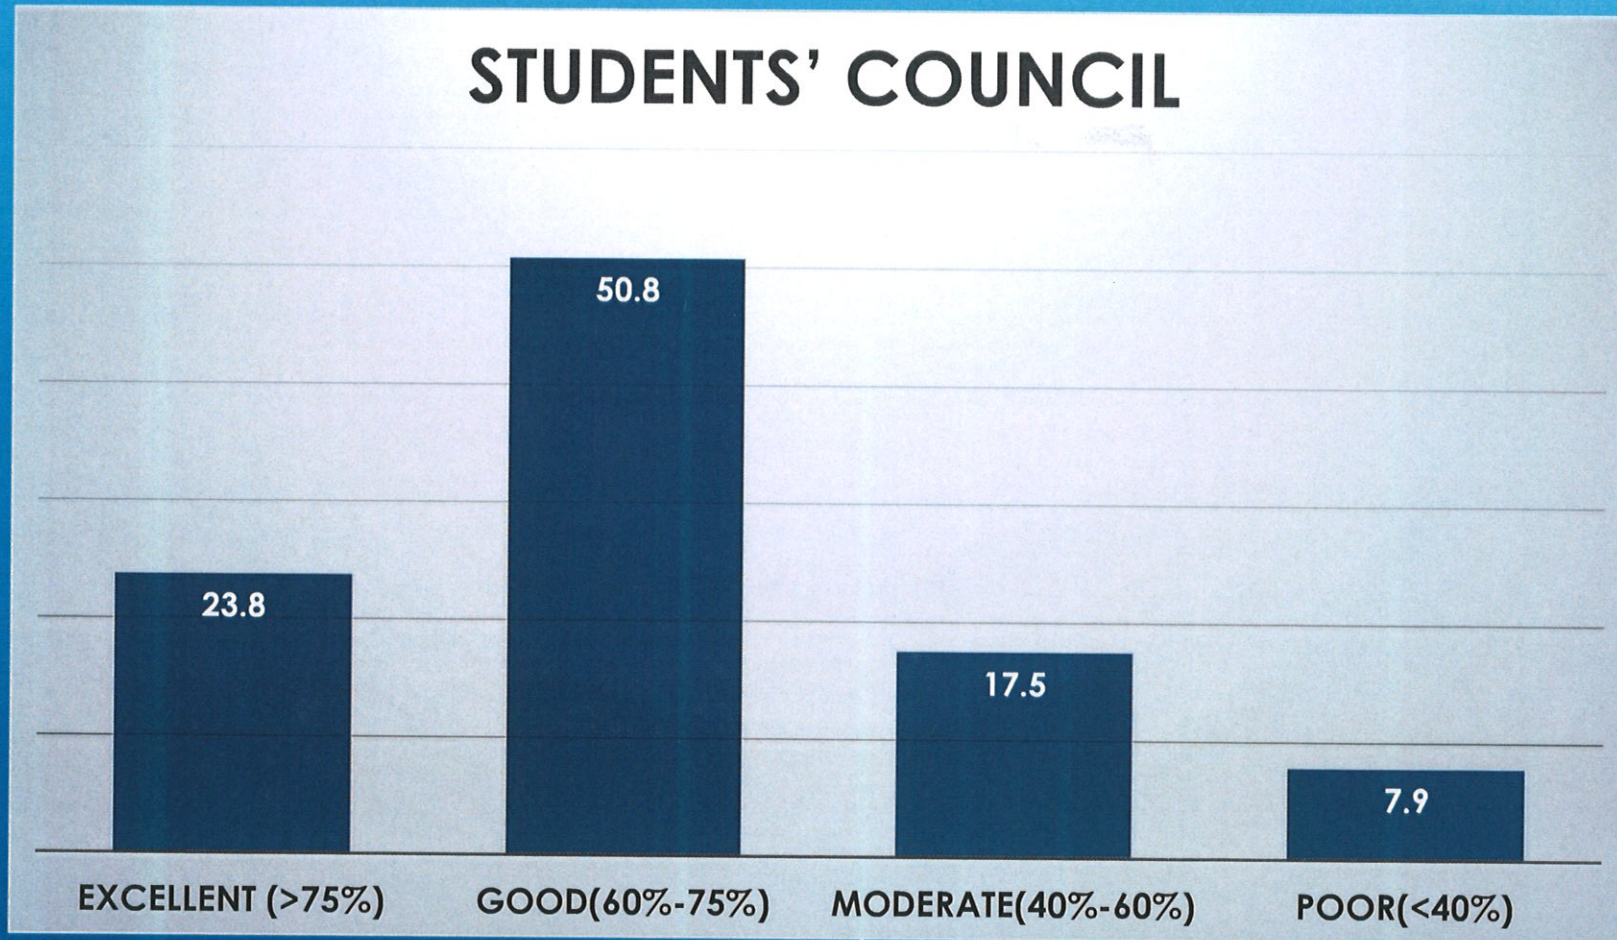

# STUDENTS' COUNCIL

*Co-ordinator,*  
Internal Quality Assurance Cell  
Prabhat Kumar College, Contai  
Contai, Purba Medinipur, W.B.- 721401

*Principal,*  
P.K. College, Contai  
Purba Medinipur,