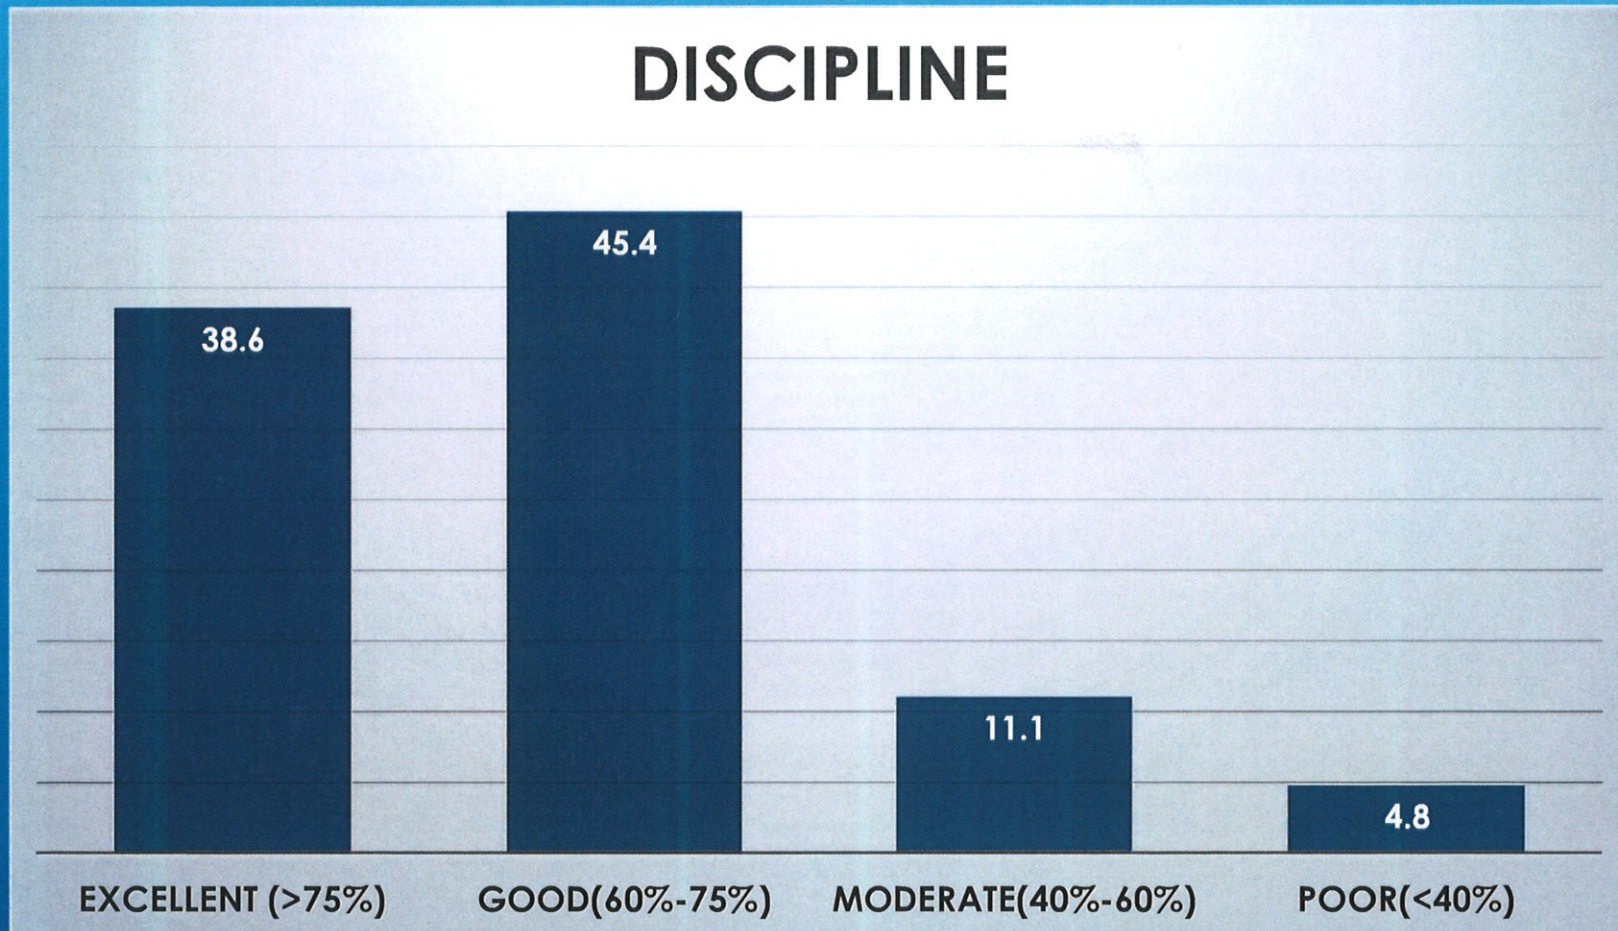

DISCIPLINE

Co-ordinator,
Internal Quality Assurance Cell
Prabhat Kumar College, Contai
Contai, Purba Medinipur, W.B.- 721401

Principal,
P.K. College, Contai
Purba Medinipur,