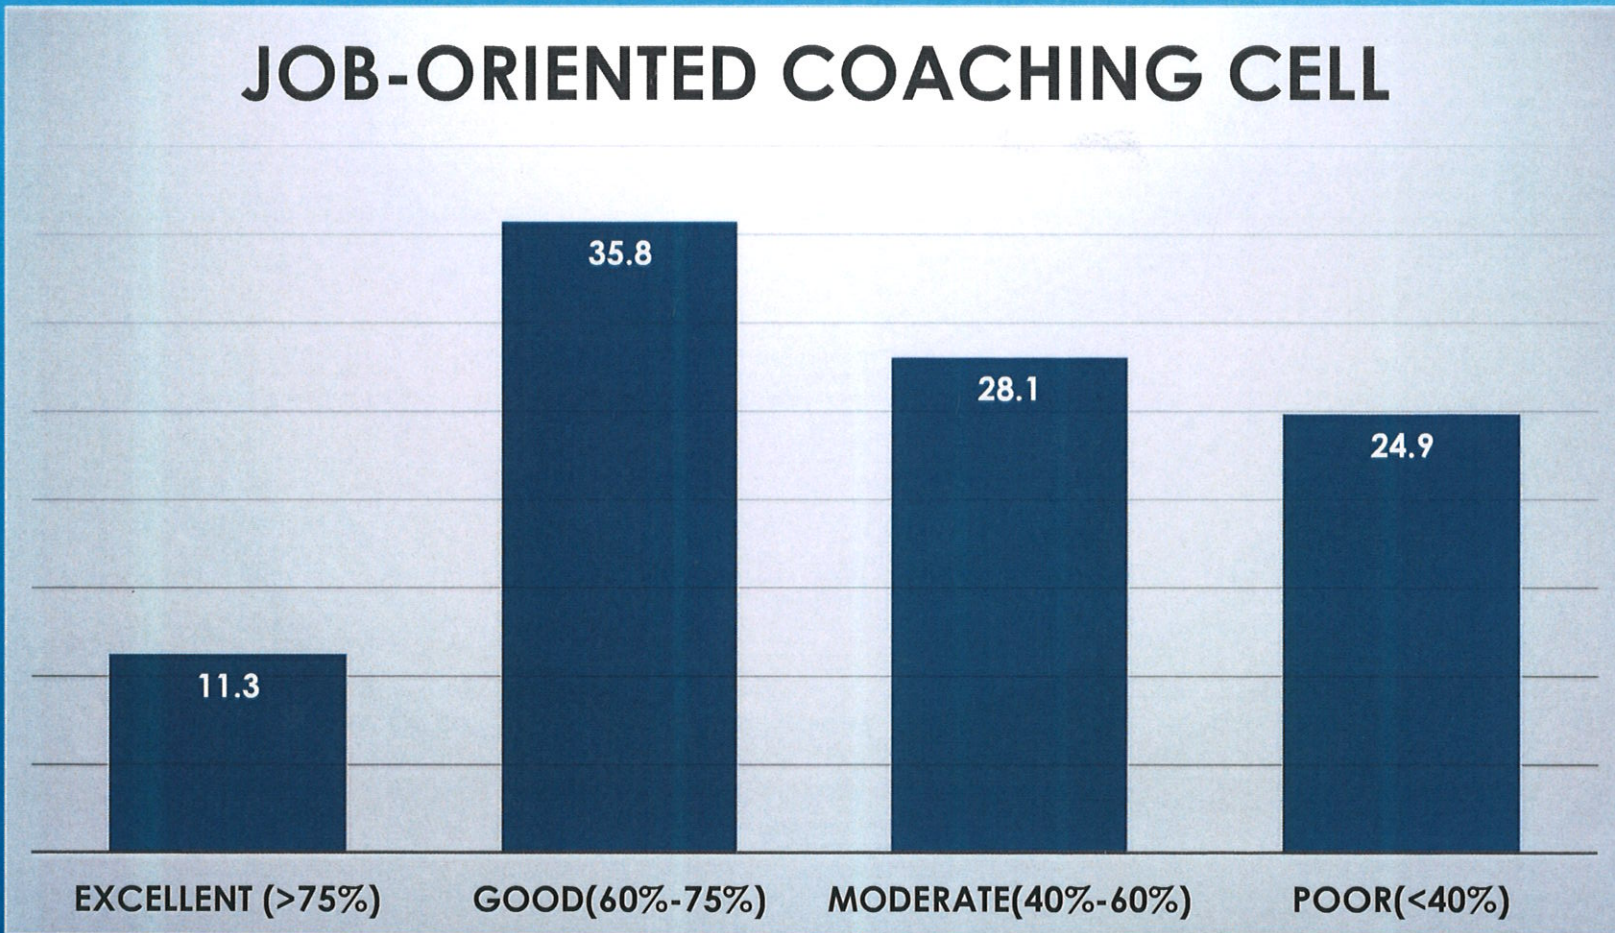

JOB-ORIENTED COACHING CELL

[Signature]

Co-ordinator,
Internal Quality Assurance Cell
Prabhat Kumar College, Contai
Contai, Purba Medinipur, W.B.: 721401

[Signature]

Principal,
P.K. College, Contai
Purba Medinipur,