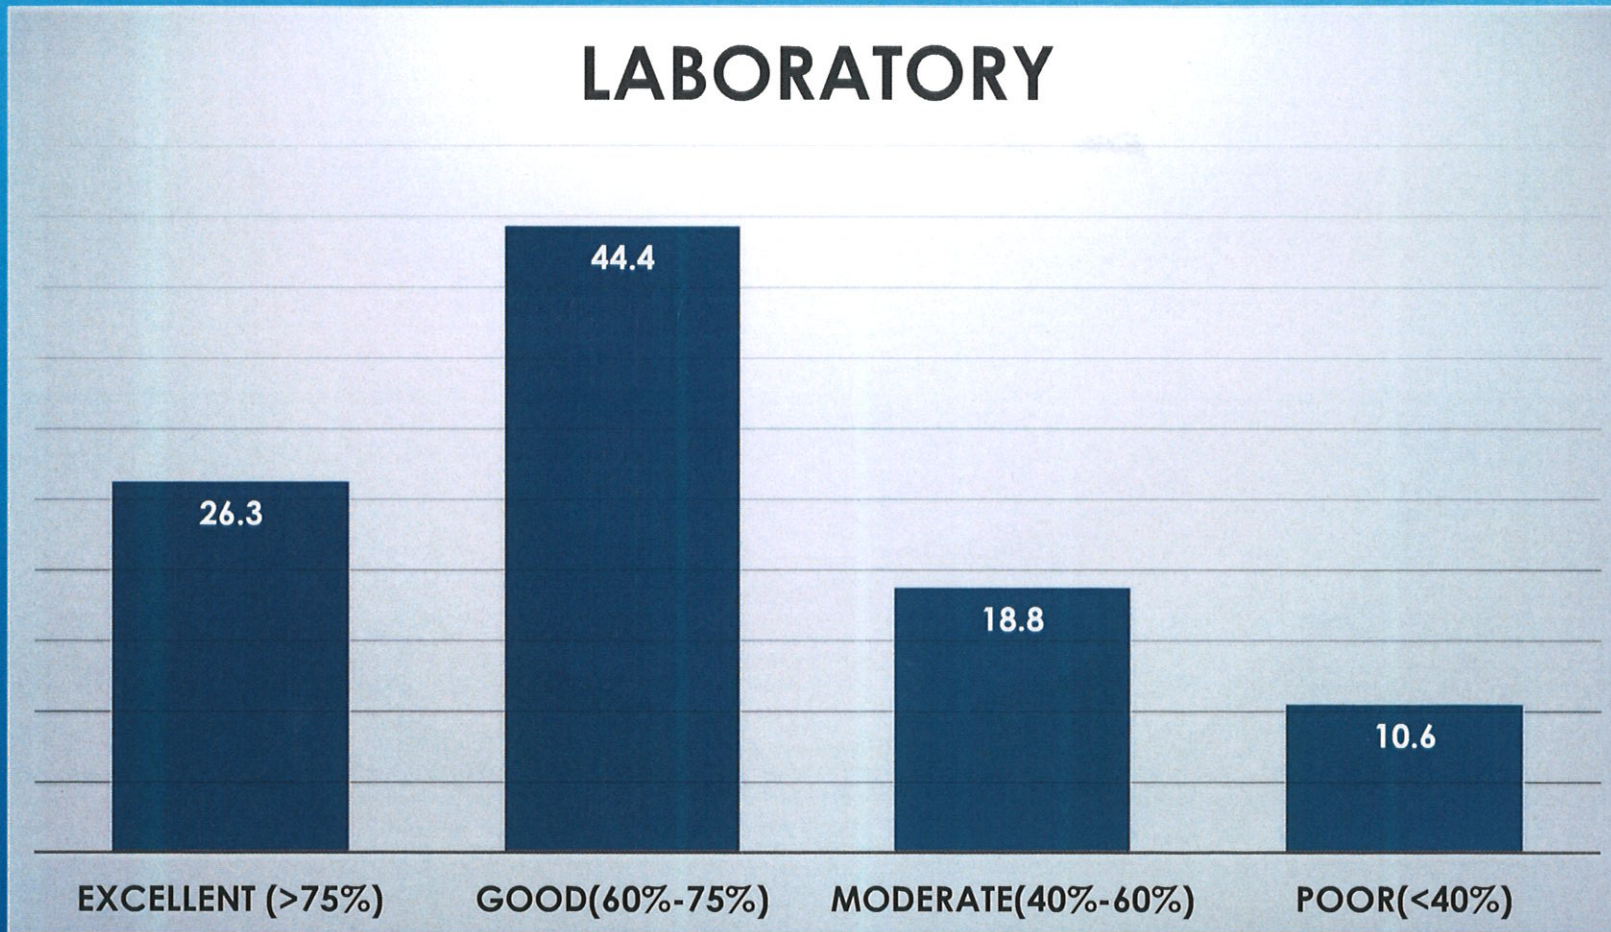

LABORATORY

Co-ordinator,
Internal Quality Assurance Cell
Prabhat Kumar College, Contai
Contai, Purba Medinipur, W.B.- 721401

Principal,
P.K. College, Contai
Purba Medinipur.