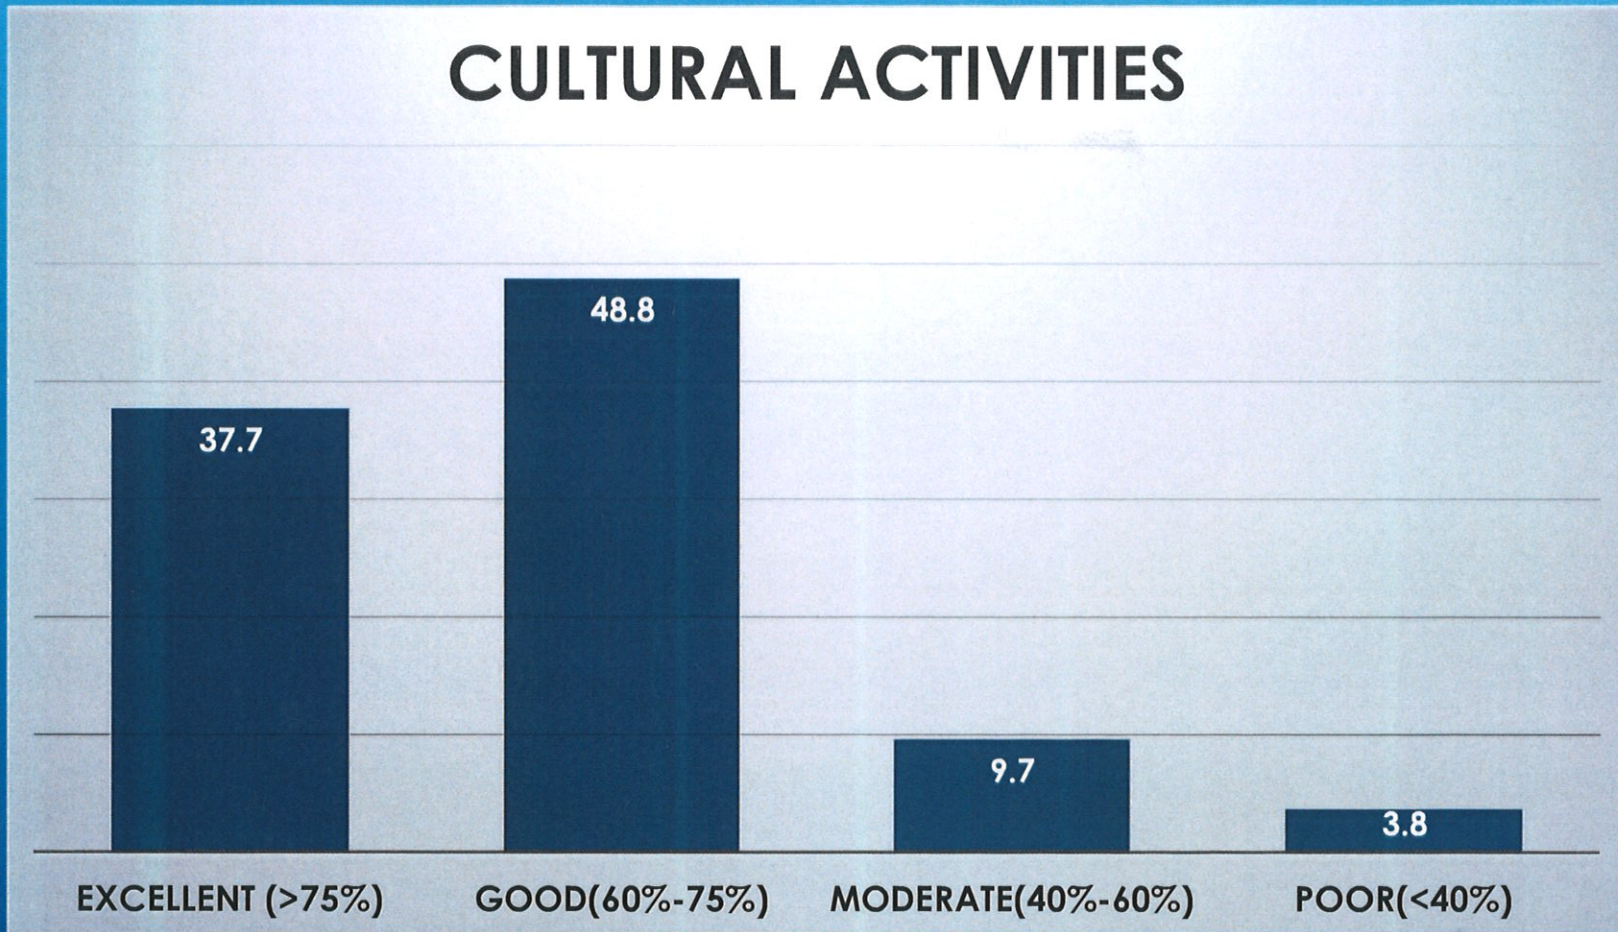

CULTURAL ACTIVITIES

Co-ordinator,
Internal Quality Assurance Cell
Prabhat Kumar College, Contai
Contai, Purba Medinipur, W.B.- 721401

Principal,
P.K. College, Contai
Purba Medinipur,