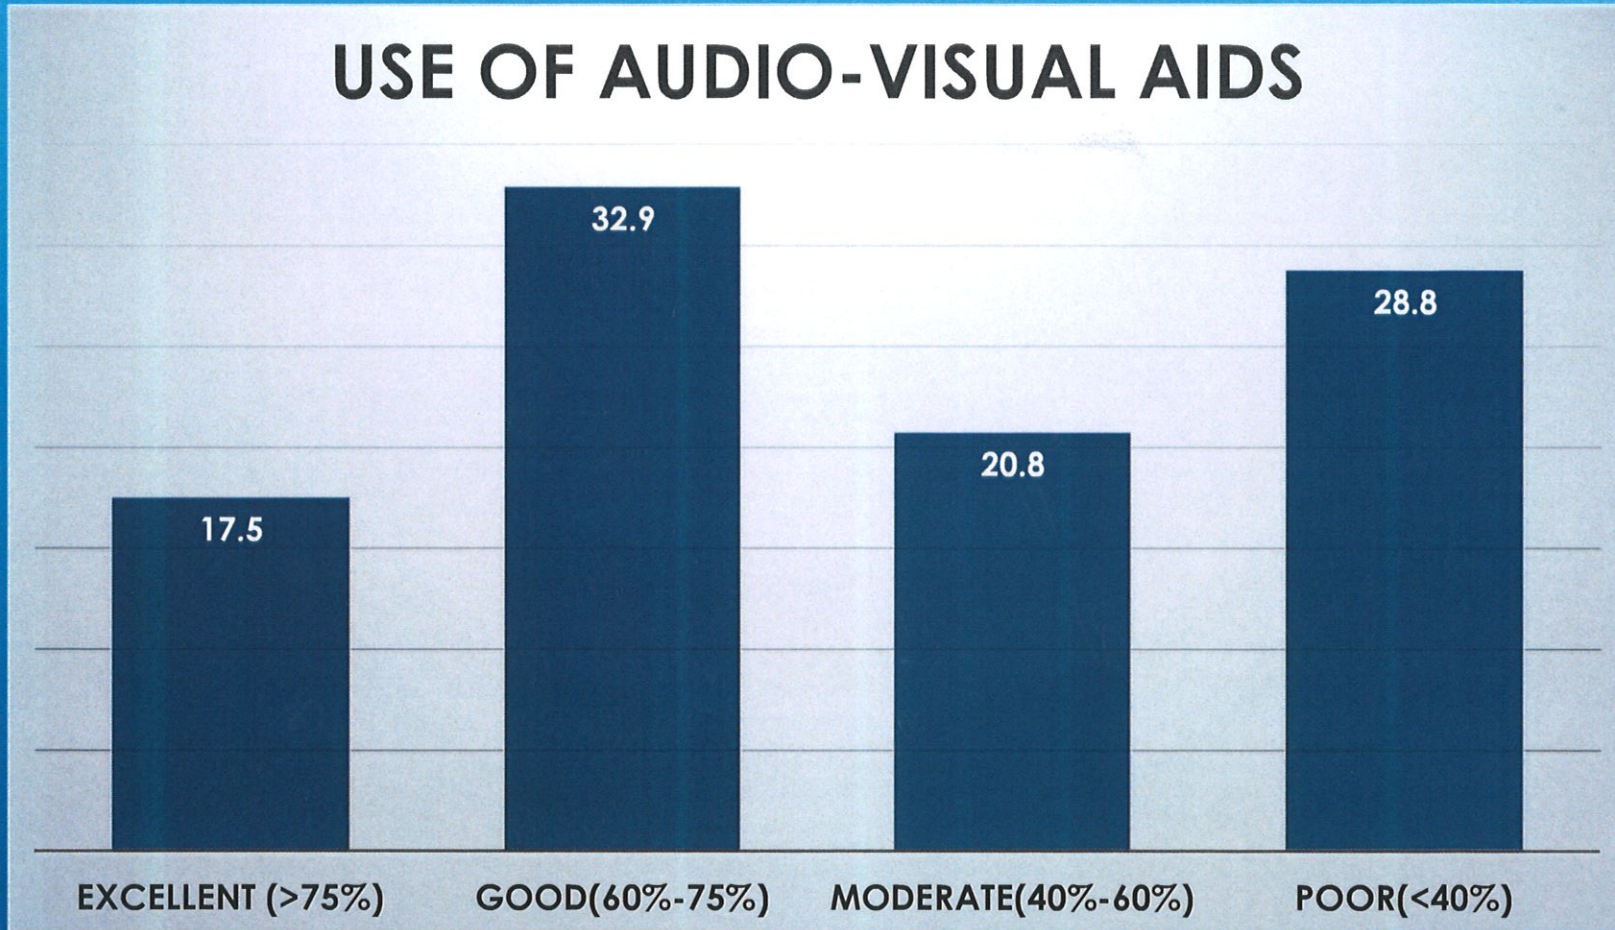

USE OF AUDIO-VISUAL AIDS

Co-ordinator,
Internal Quality Assurance Cell
Prabhat Kumar College, Contai
Contai, Purba Medinipur, W.B.- 721401

Principal,
P.K. College, Contai
Purba Medinipur.