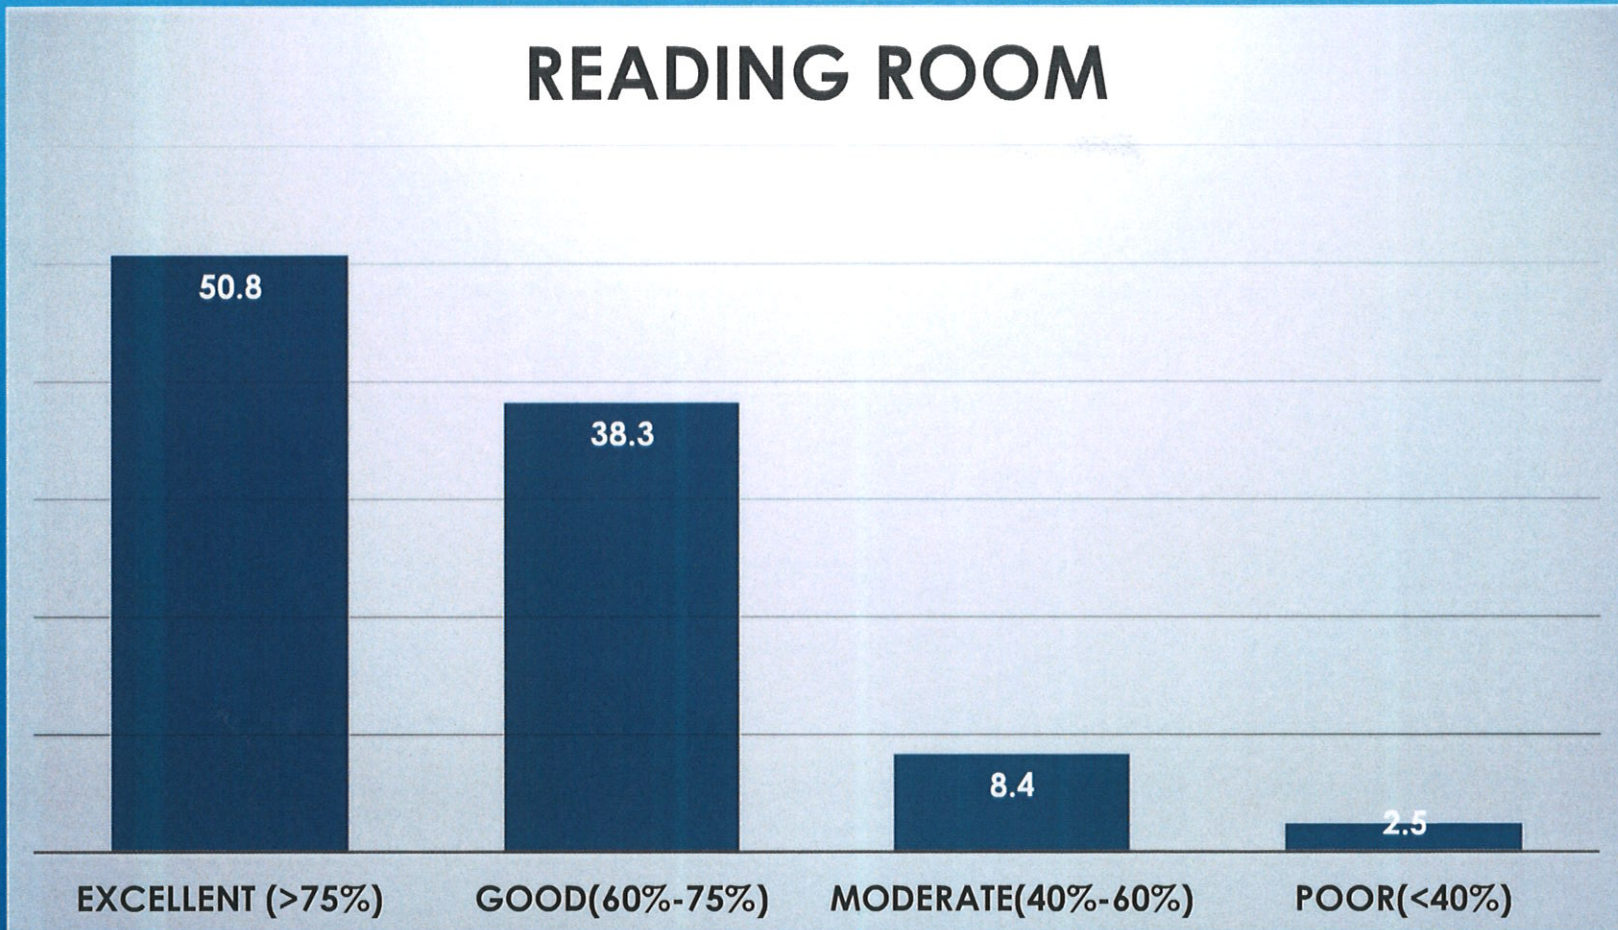

READING ROOM

Co-ordinator,
Internal Quality Assurance Cell
Prabhat Kumar College, Contai
Contai, Purba Medinipur, W.B.- 721401

Principal,
P.K. College, Contai
Purba Medinipur.