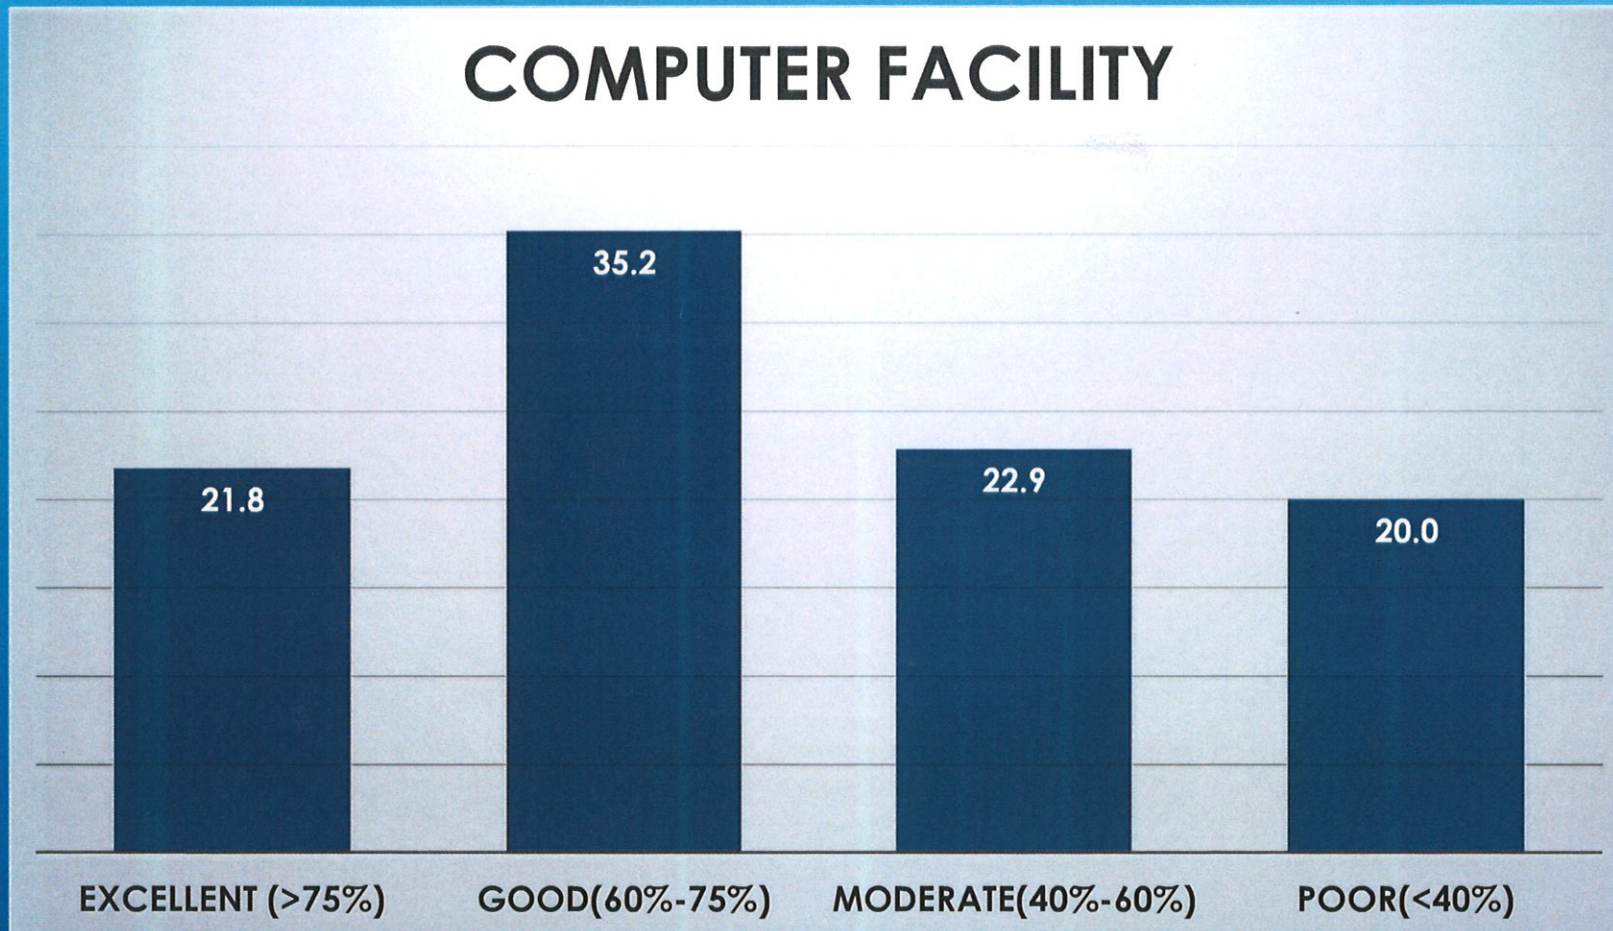

COMPUTER FACILITY

Co-ordinator,
Internal Quality Assurance Cell
Prabhat Kumar College, Contai
Contai, Purba Medinipur, W.B.- 721401

Principal,
P.K. College, Contai
Purba Medinipur.