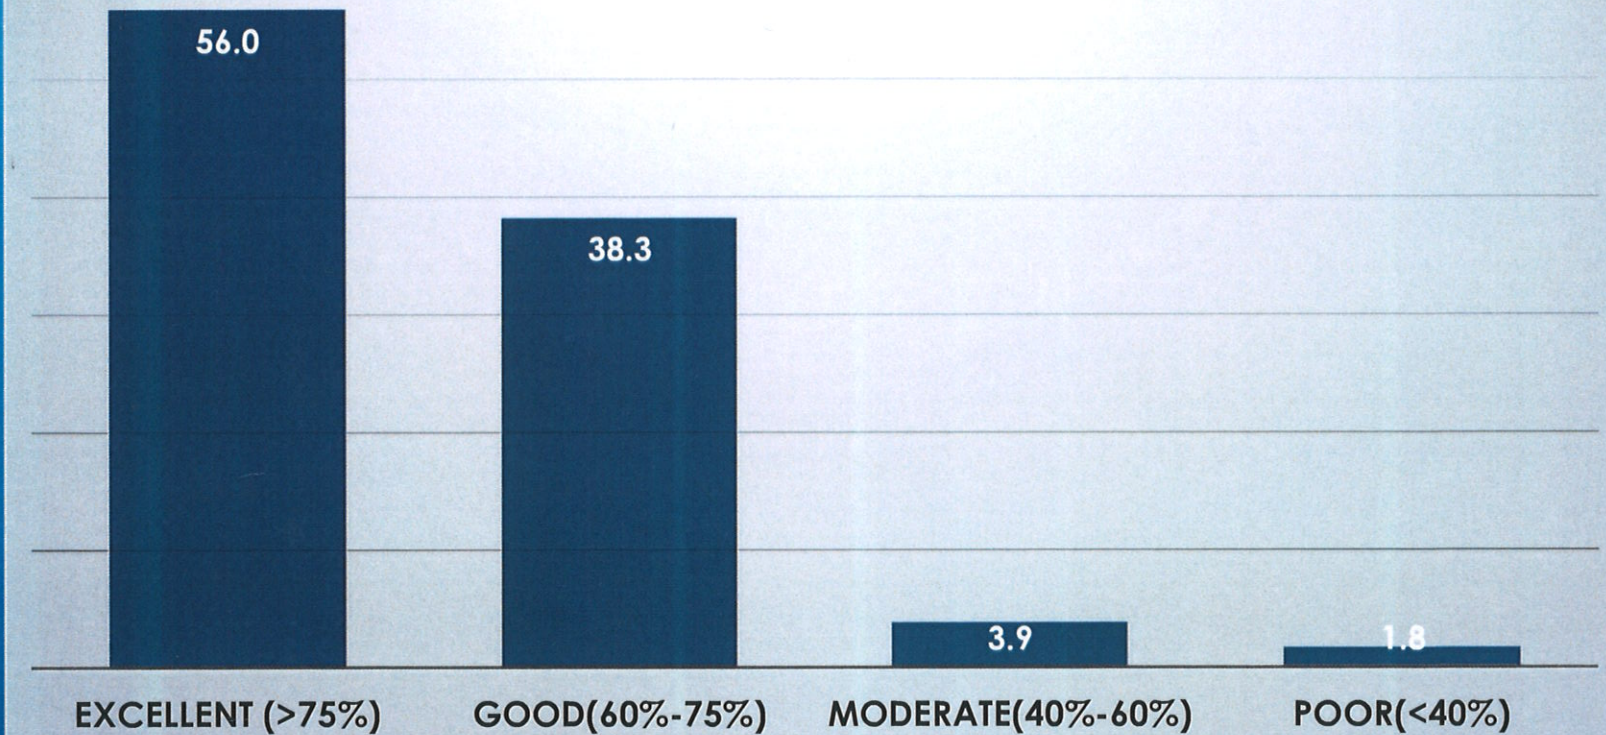

PERCENTAGE OF CLASSES HELD

Co-ordinator,
Internal Quality Assurance Cell
Prabhat Kumar College, Contai
Contai, Purba Medinipur, W.B.- 721401

Principal,
P.K. College, Contai
Purba Medinipur.