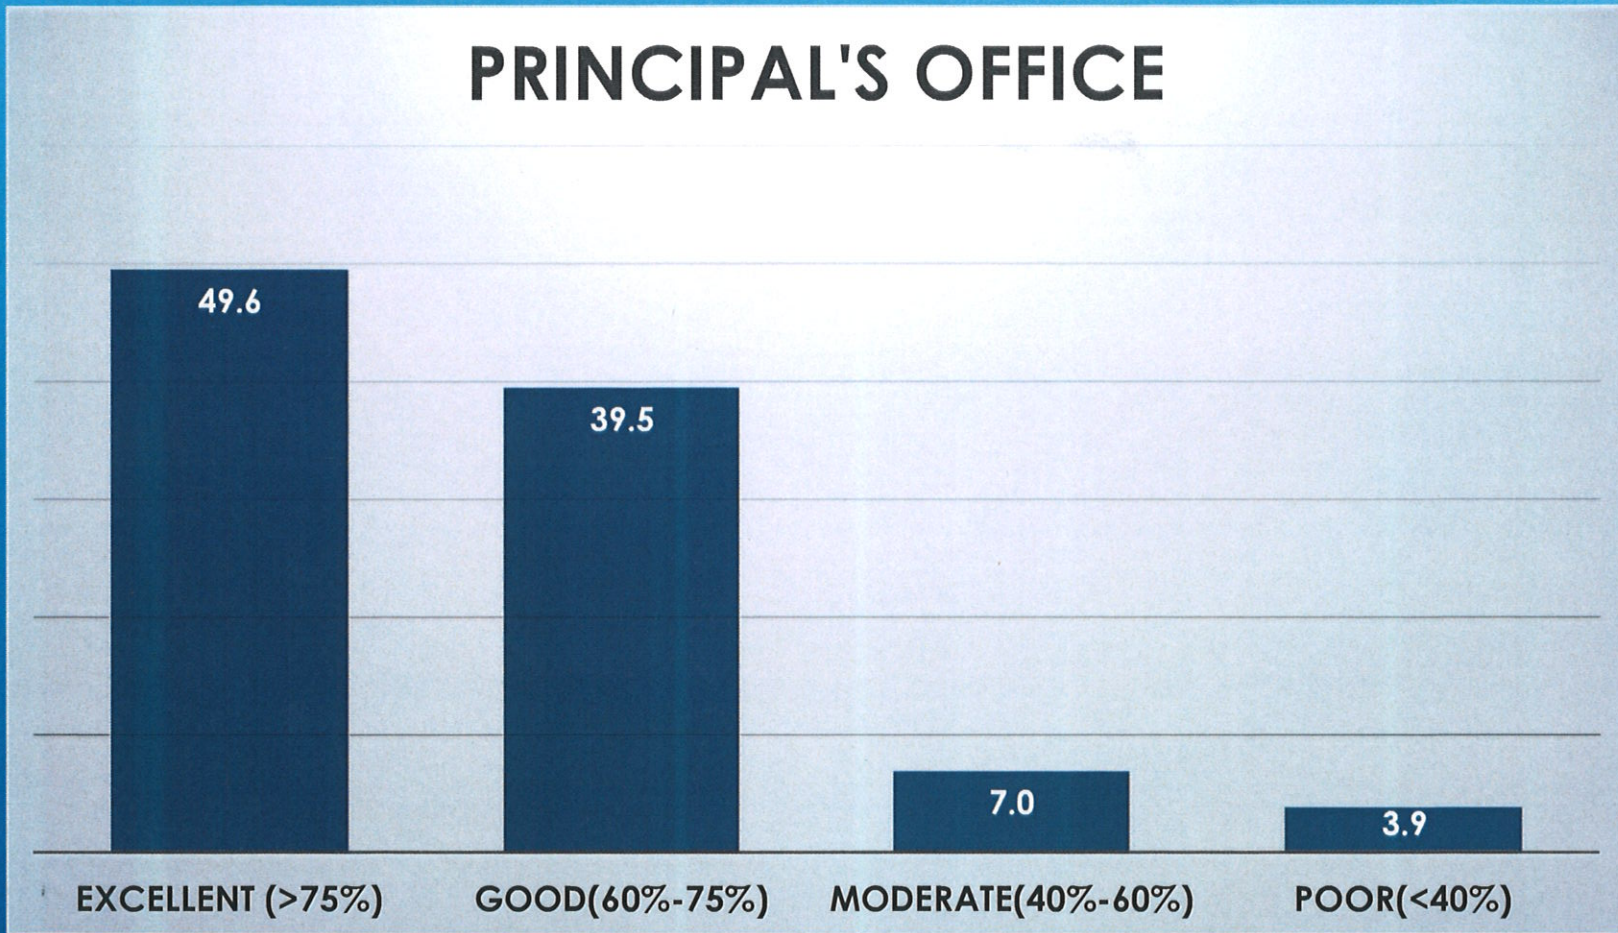

PRINCIPAL'S OFFICE

AR
Co-ordinator,
Internal Quality Assurance Cell
Prabhat Kumar College, Contai
Contai, Purba Medinipur, W.B.- 721401

ghe
Principal,
P.K. College, Contai
Purba Medinipur.