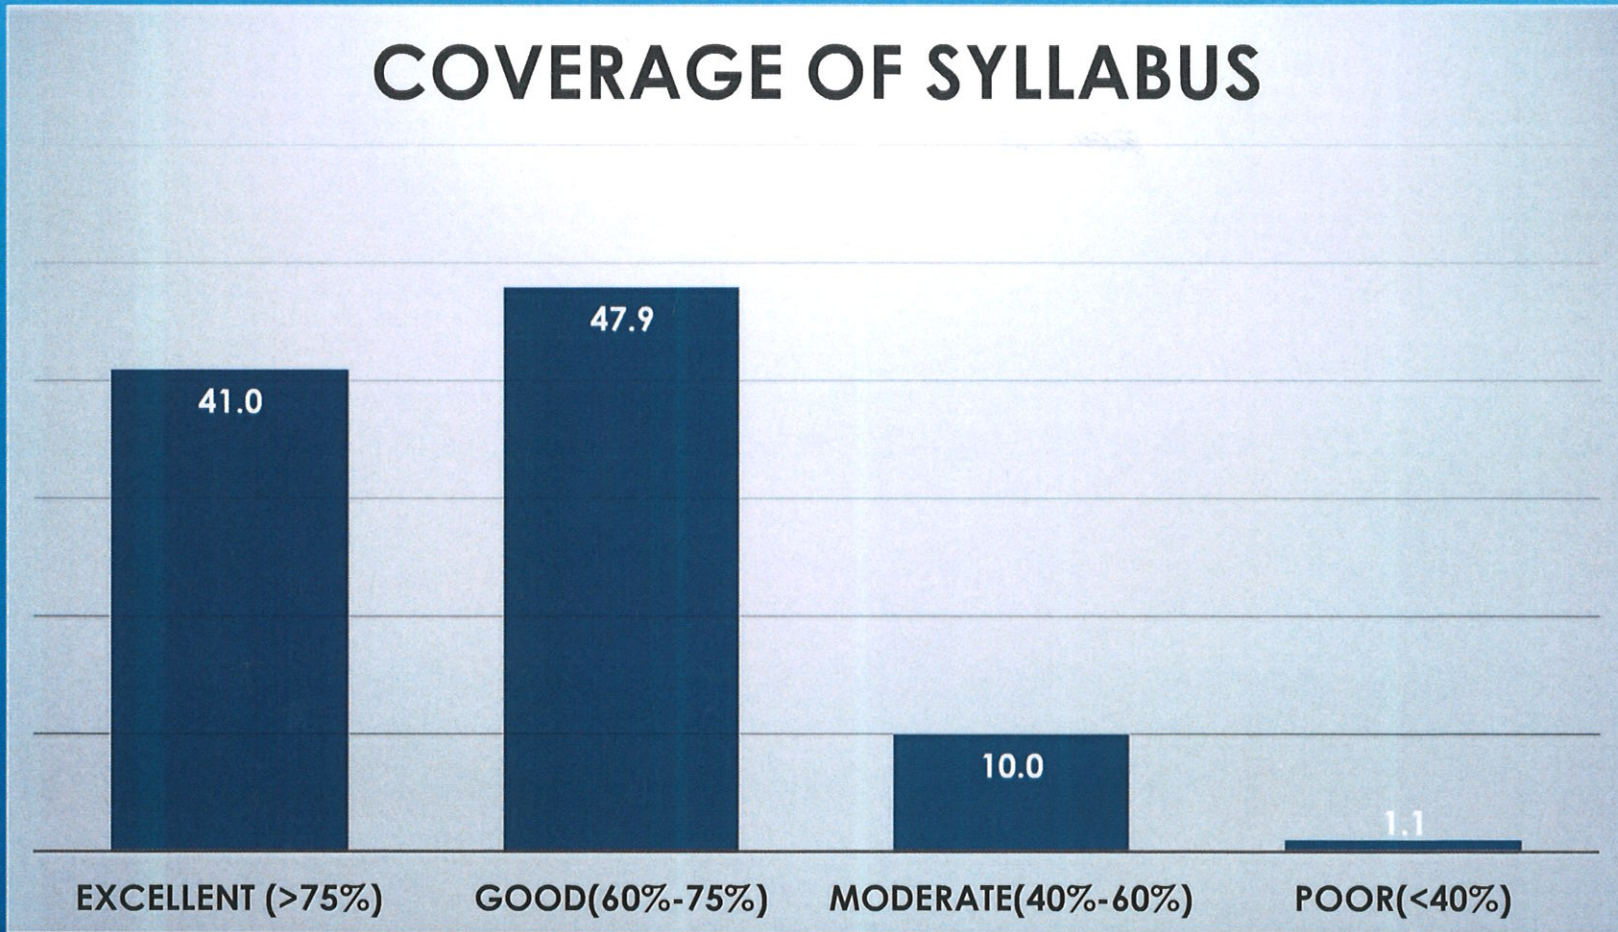

COVERAGE OF SYLLABUS

Co-ordinator,
Internal Quality Assurance Cell
Prabhat Kumar College, Contai
Contai, Purba Medinipur, W.B.- 721401

Principal,
P.K. College, Contai
Purba Medinipur.