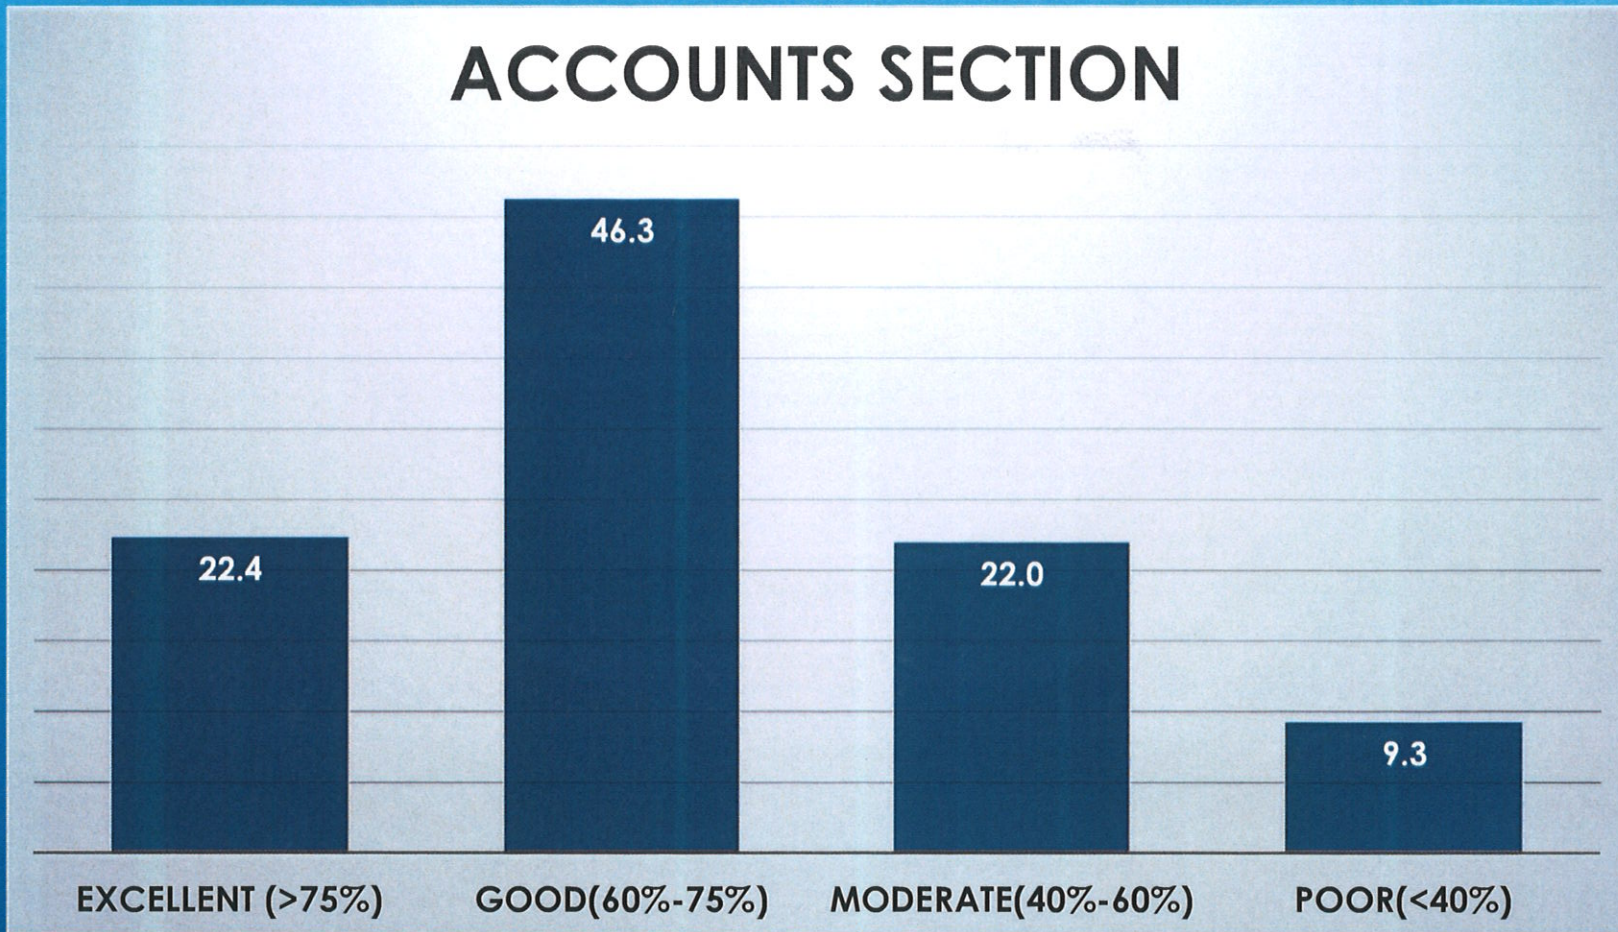

ACCOUNTS SECTION

Co-ordinator,
Internal Quality Assurance Cell
Prabhat Kumar College, Contai
Contai, Purba Medinipur, W.B.- 721401

Principal,
P.K. College, Contai
Purba Medinipur,