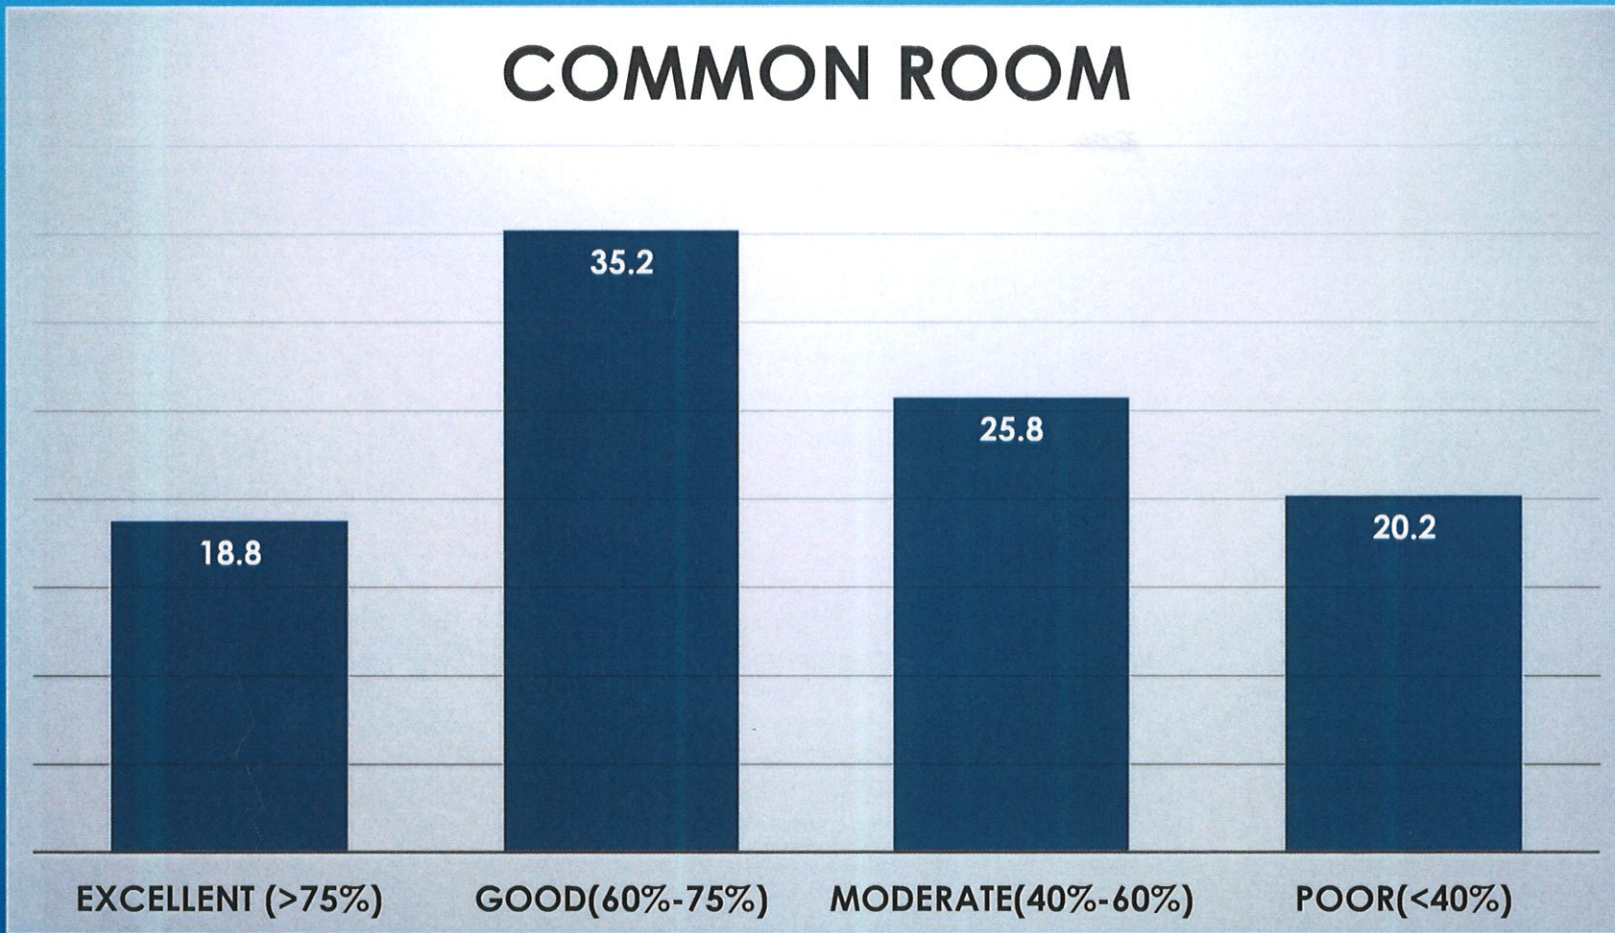

COMMON ROOM

Co-ordinator,
Internal Quality Assurance Cell
Prabhat Kumar College, Contai
Contai, Purba Medinipur, W.B.- 721401

Principal,
P.K. College, Contai
Purba Medinipur,