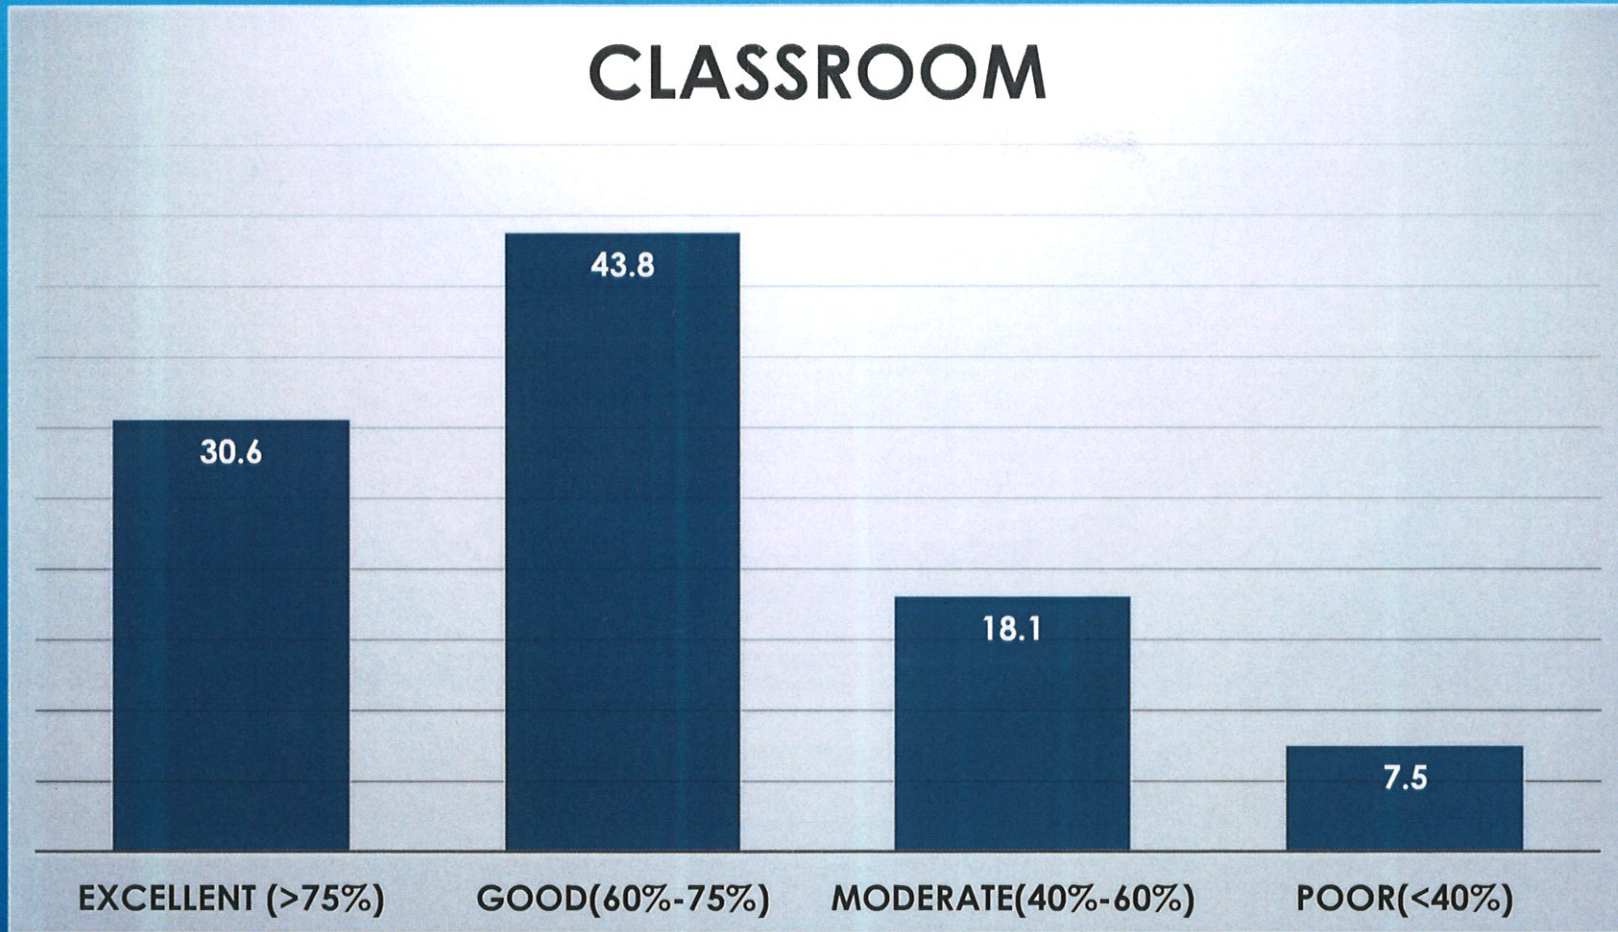

CLASSROOM

[Handwritten signature]

Co-ordinator,
Internal Quality Assurance Cell
Prabhat Kumar College, Contai
Contai, Purba Medinipur, W.B.- 721401

[Handwritten signature]

Principal,
P.K. College, Contai
Purba Medinipur.