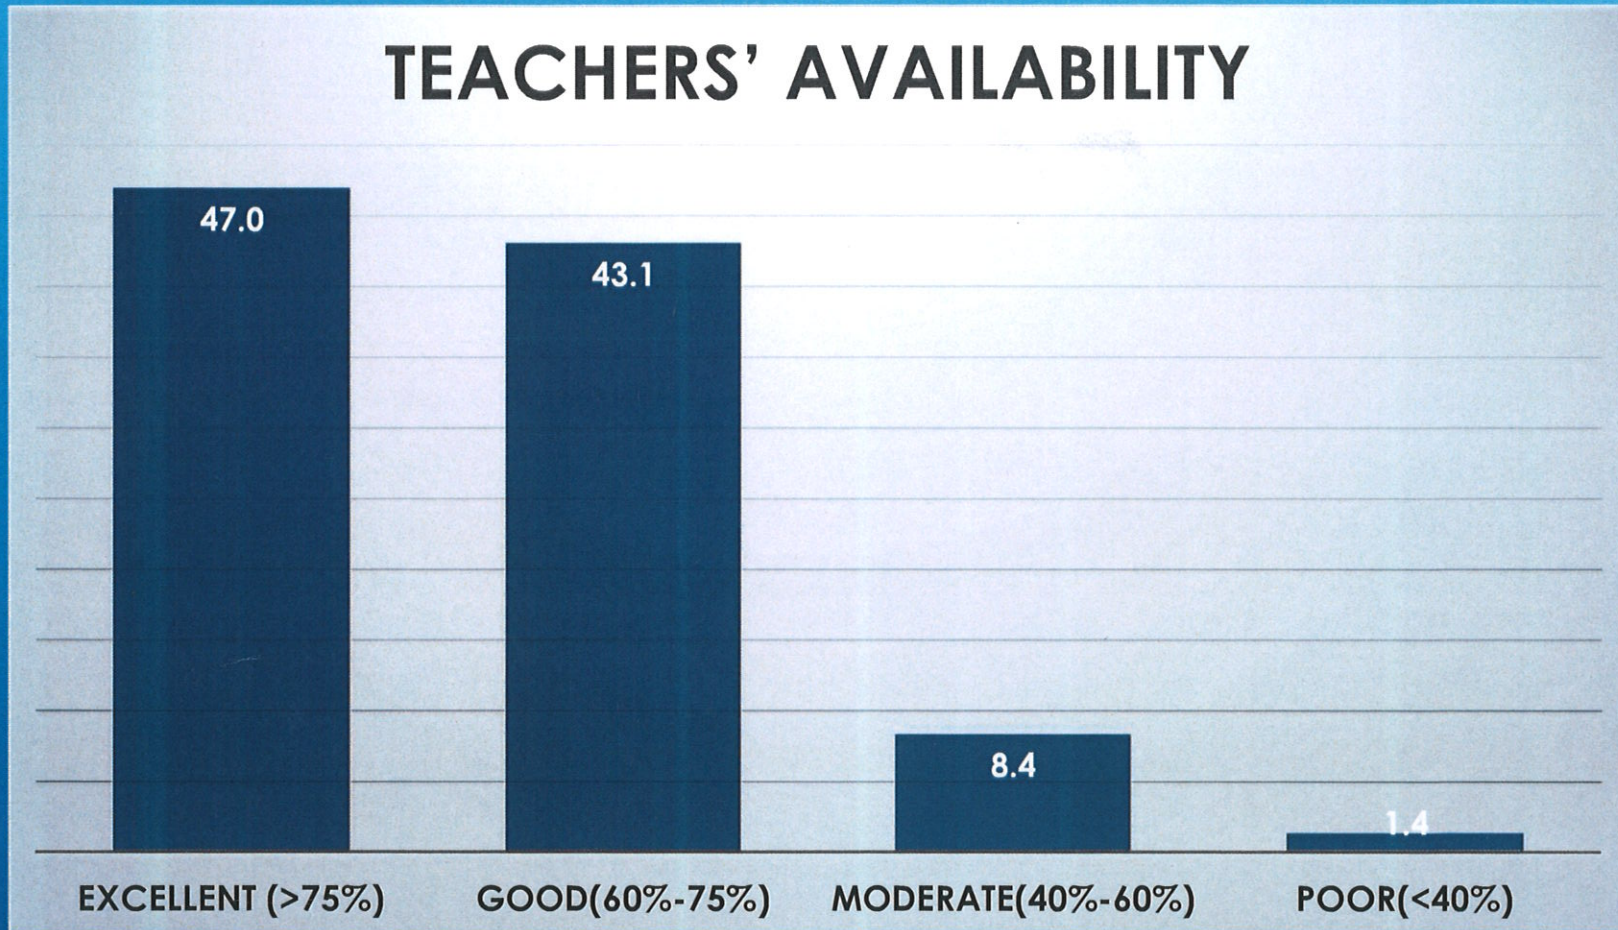

TEACHERS' AVAILABILITY

Co-ordinator,
Internal Quality Assurance Cell
Prabhat Kumar College, Contai
Contai, Purba Medinipur, W.B.- 721401

Principal,
P.K. College, Contai
Purba Medinipur.