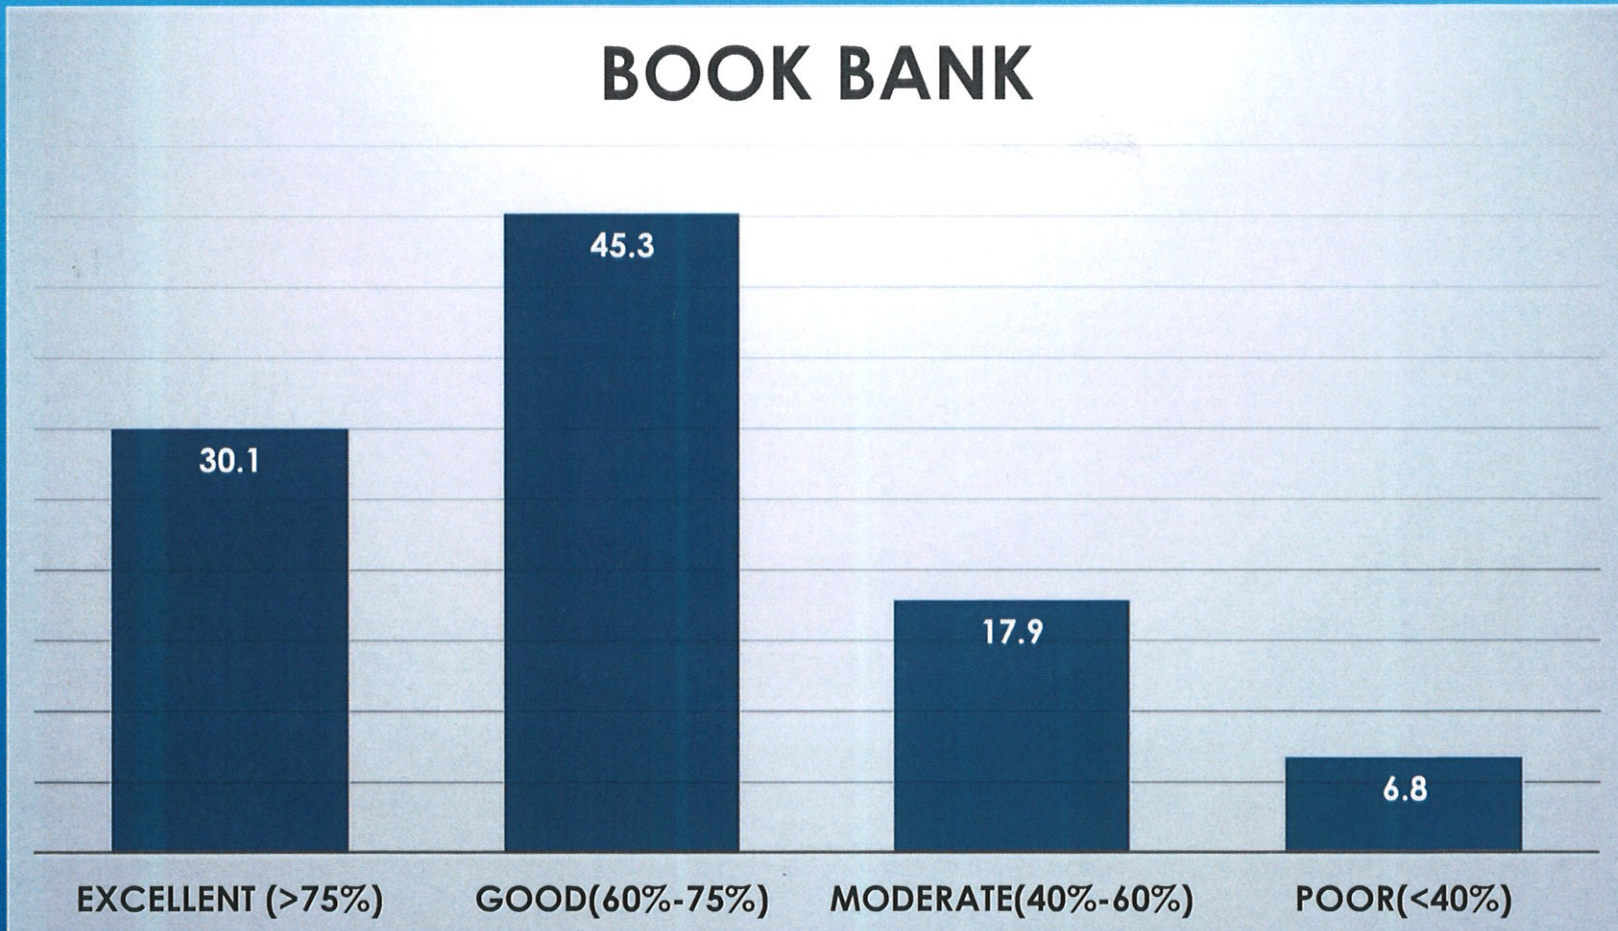

BOOK BANK

Co-ordinator,
Internal Quality Assurance Cell
Prabhat Kumar College, Contai
Contai, Purba Medinipur, W.B.- 721401

Principal,
P.K. College, Contai
Purba Medinipur,