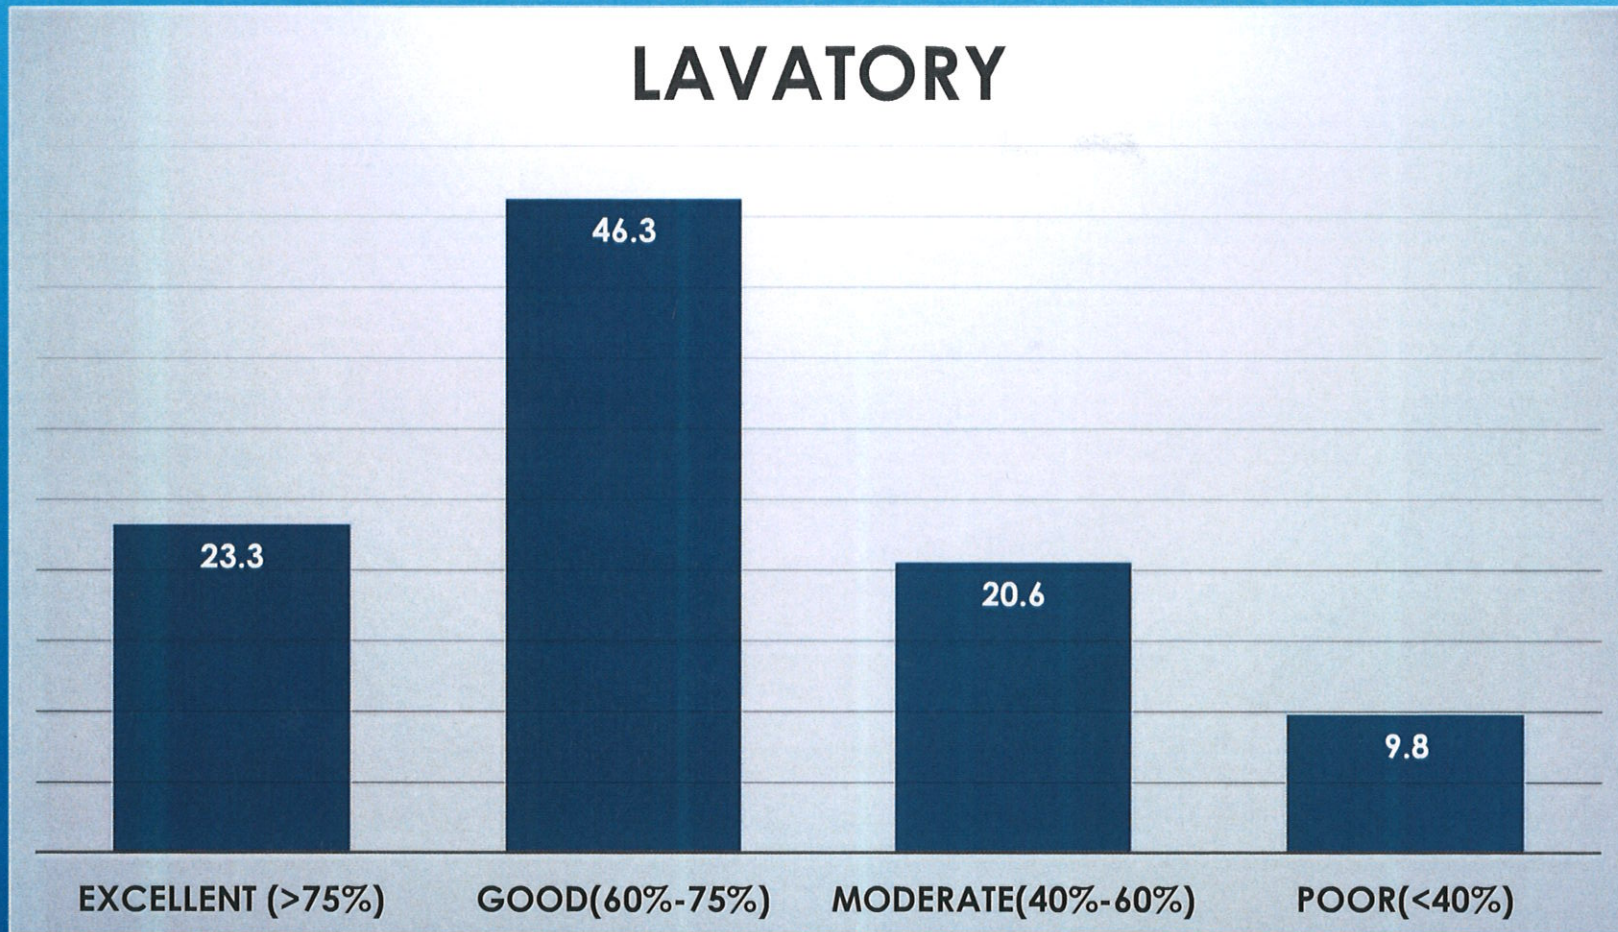

LAVATORY

Co-ordinator,
Internal Quality Assurance Cell
Prabhat Kumar College, Contai
Contai, Purba Medinipur, W.B.- 721401

Principal,
P.K. College, Contai
Purba Medinipur,