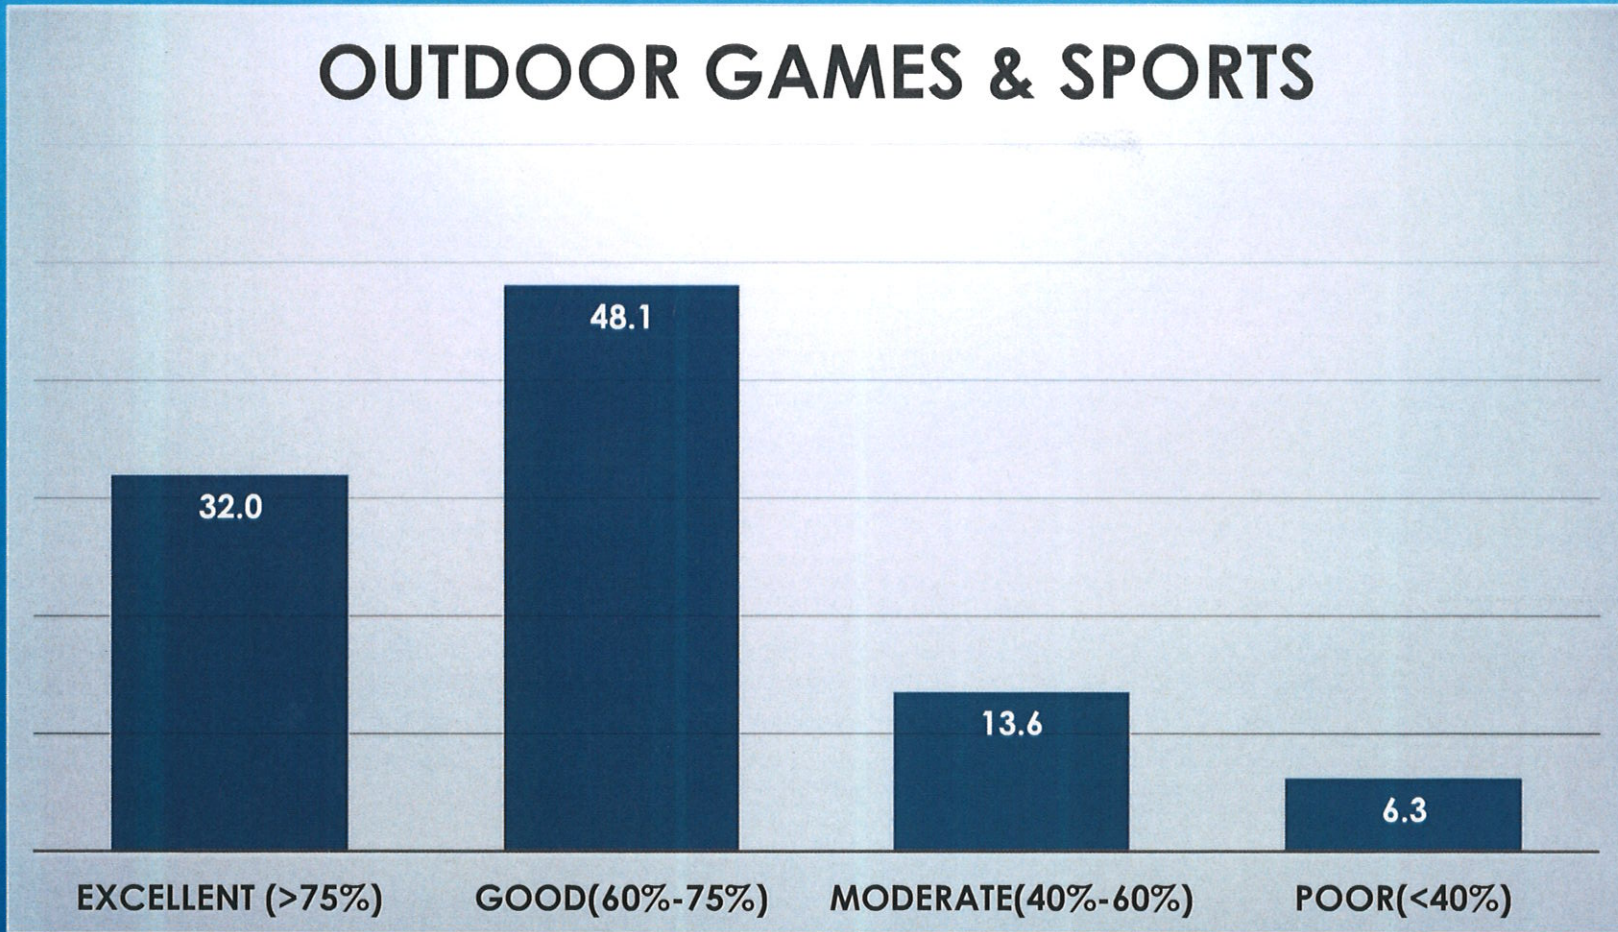

# OUTDOOR GAMES & SPORTS

*Co-ordinator,*  
Internal Quality Assurance Cell  
Prabhat Kumar College, Contai  
Contai, Purba Medinipur, W.B.- 721401

*Principal,*  
P.K. College, Contai  
Purba Medinipur,