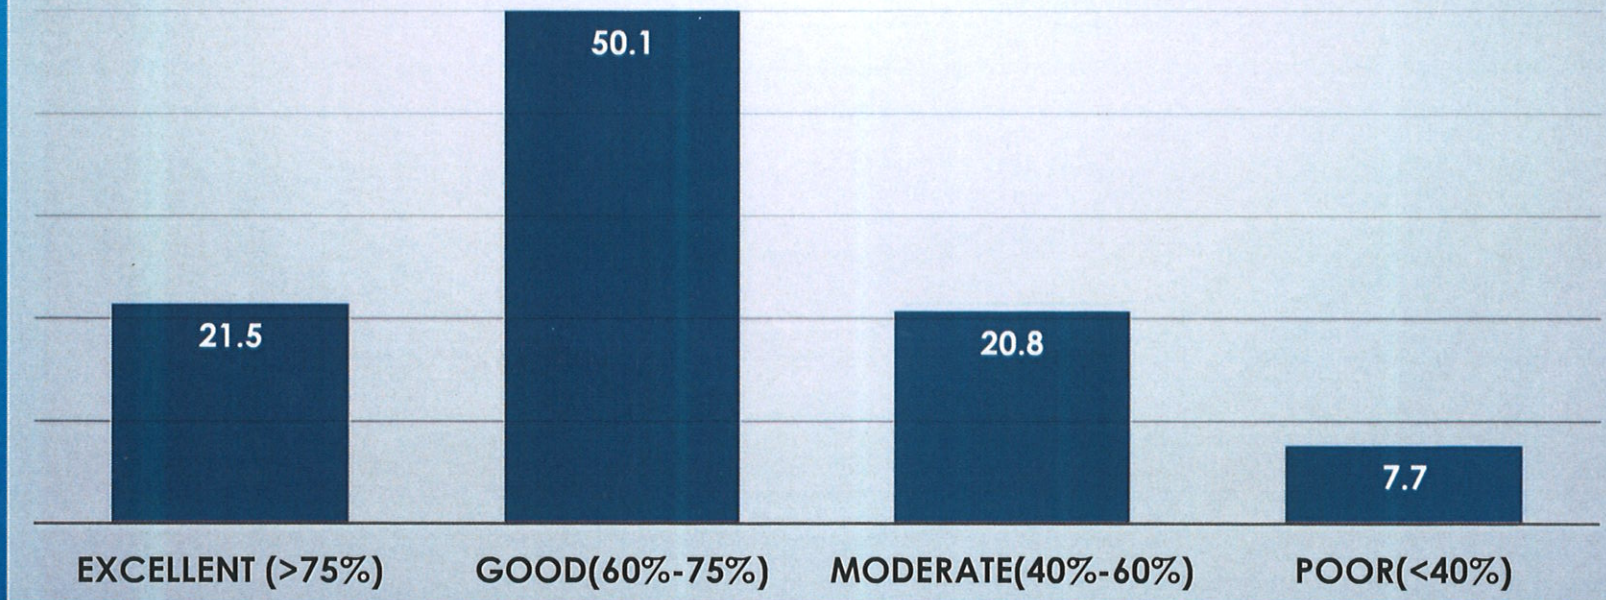

GENERAL OFFICE – UNIVERSITY AFFAIRS

AA
Co-ordinator,
Internal Quality Assurance Cell
Prabhat Kumar College, Contai
Contai, Purba Medinipur, W.B.- 721401

AB
Principal,
P.K. College, Contai
Purba Medinipur.