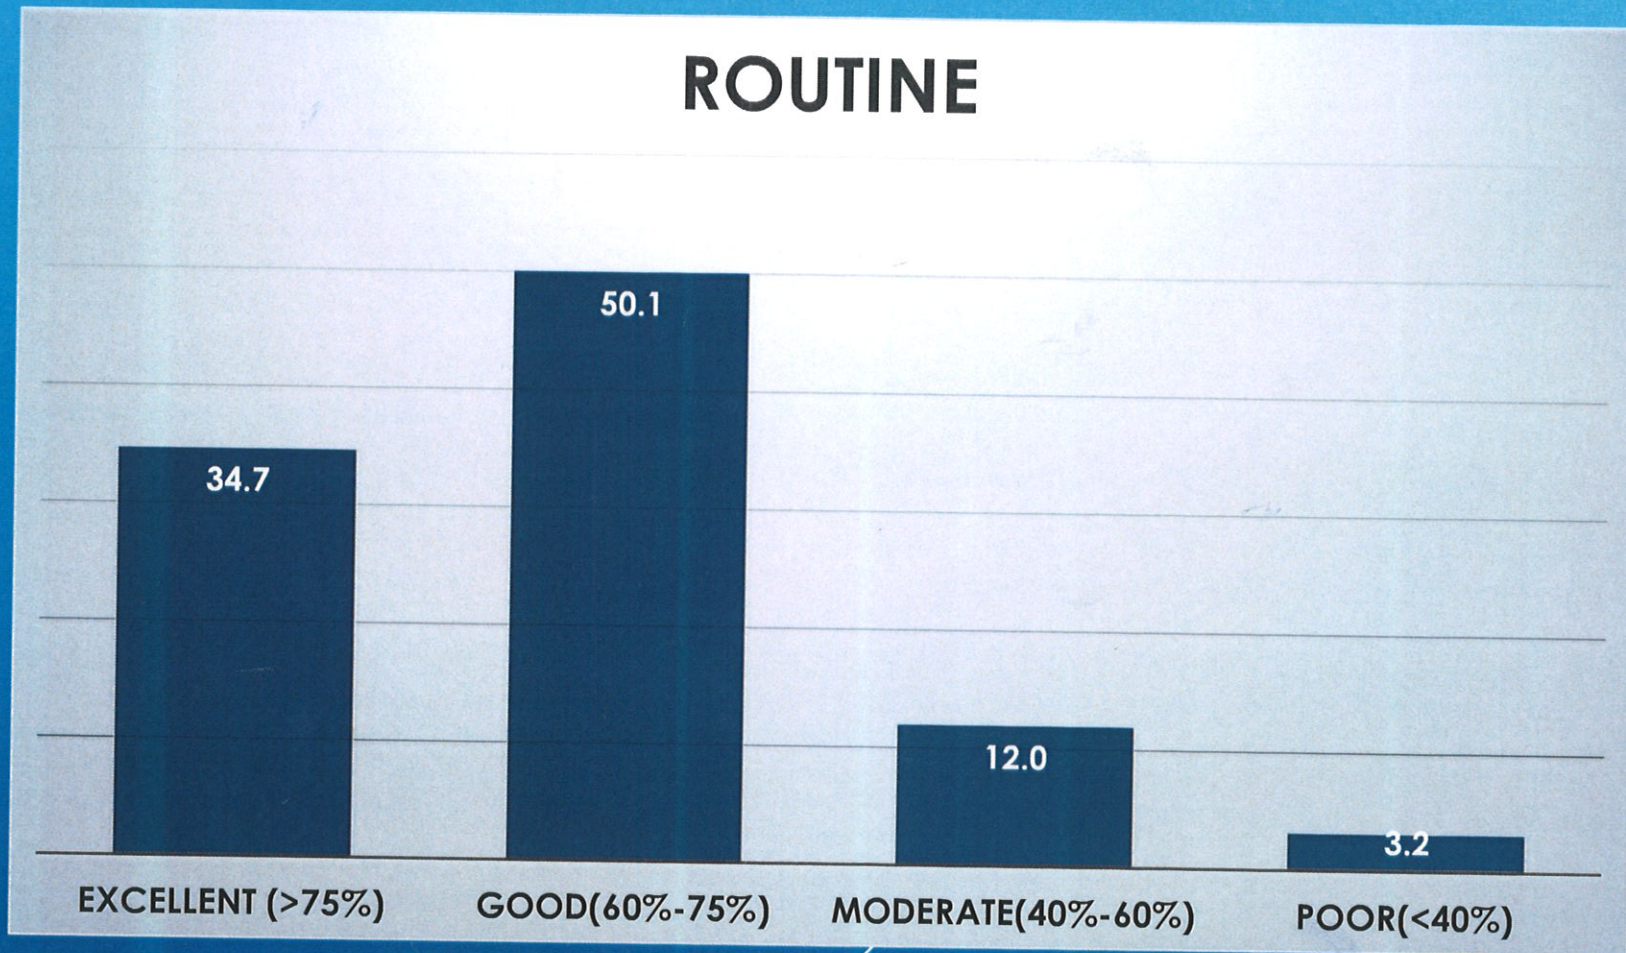

ROUTINE

Co-ordinator,
Internal Quality Assurance Cell
Prabhat Kumar College, Contai
Contai, Purba Medinipur, W.B.- 721401

Principal,
P.K. College, Contai
Purba Medinipur.