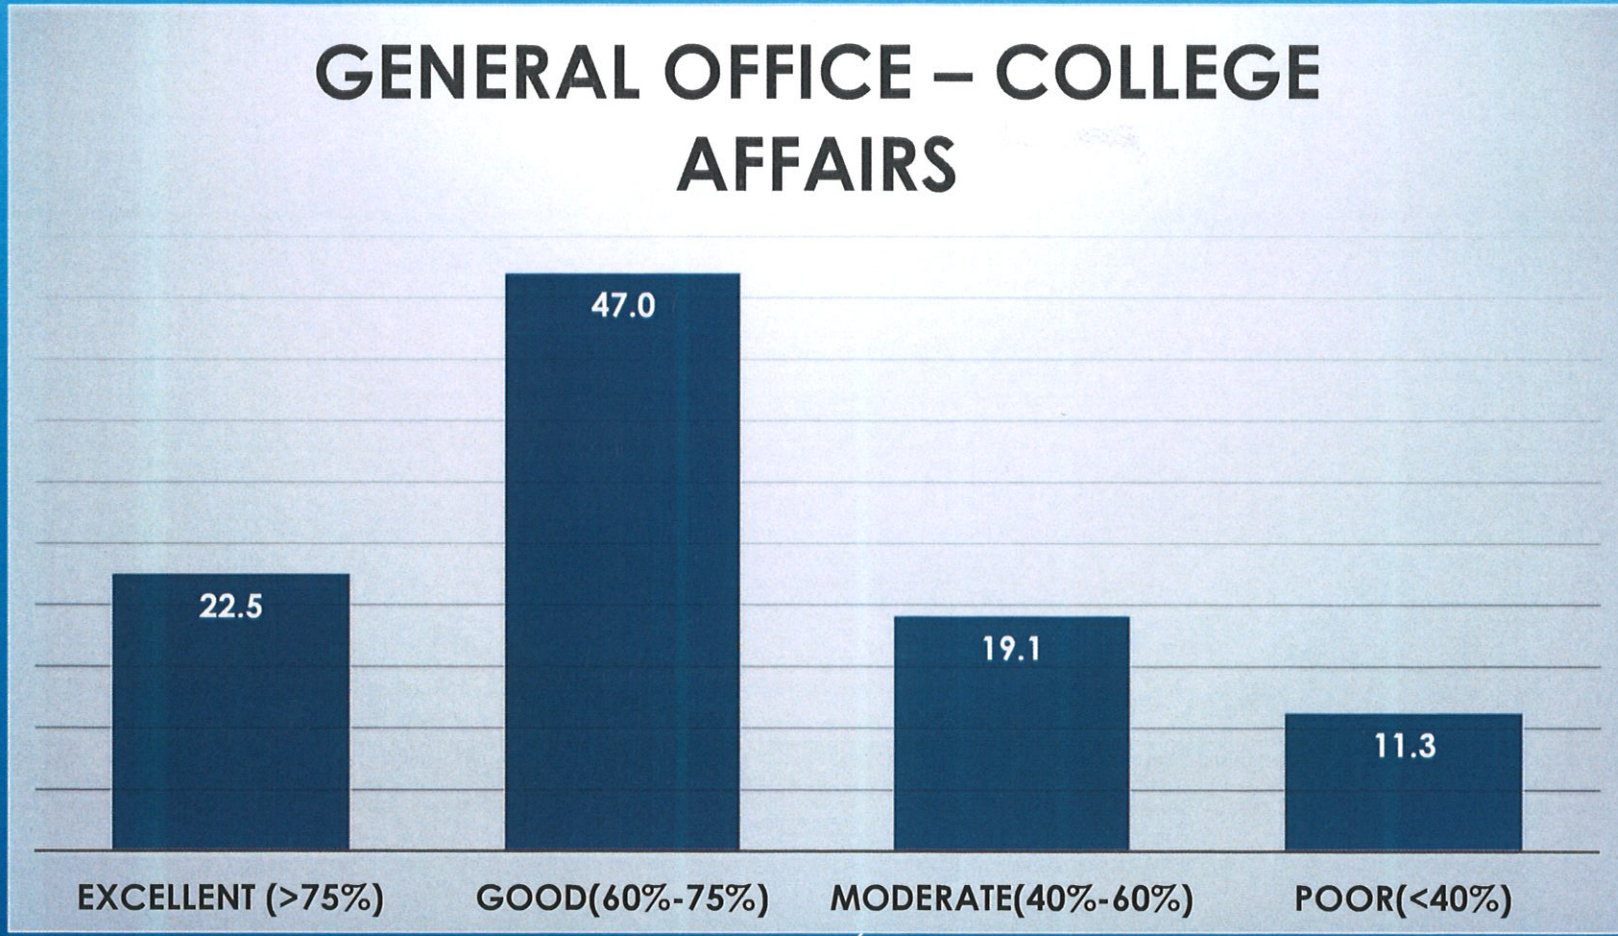

GENERAL OFFICE – COLLEGE AFFAIRS

[Signature]
Co-ordinator,
Internal Quality Assurance Cell
Prabhat Kumar College, Contai
Contai, Purba Medinipur, W.B.- 721401

[Signature]
Principal,
P.K. College, Contai
Purba Medinipur.