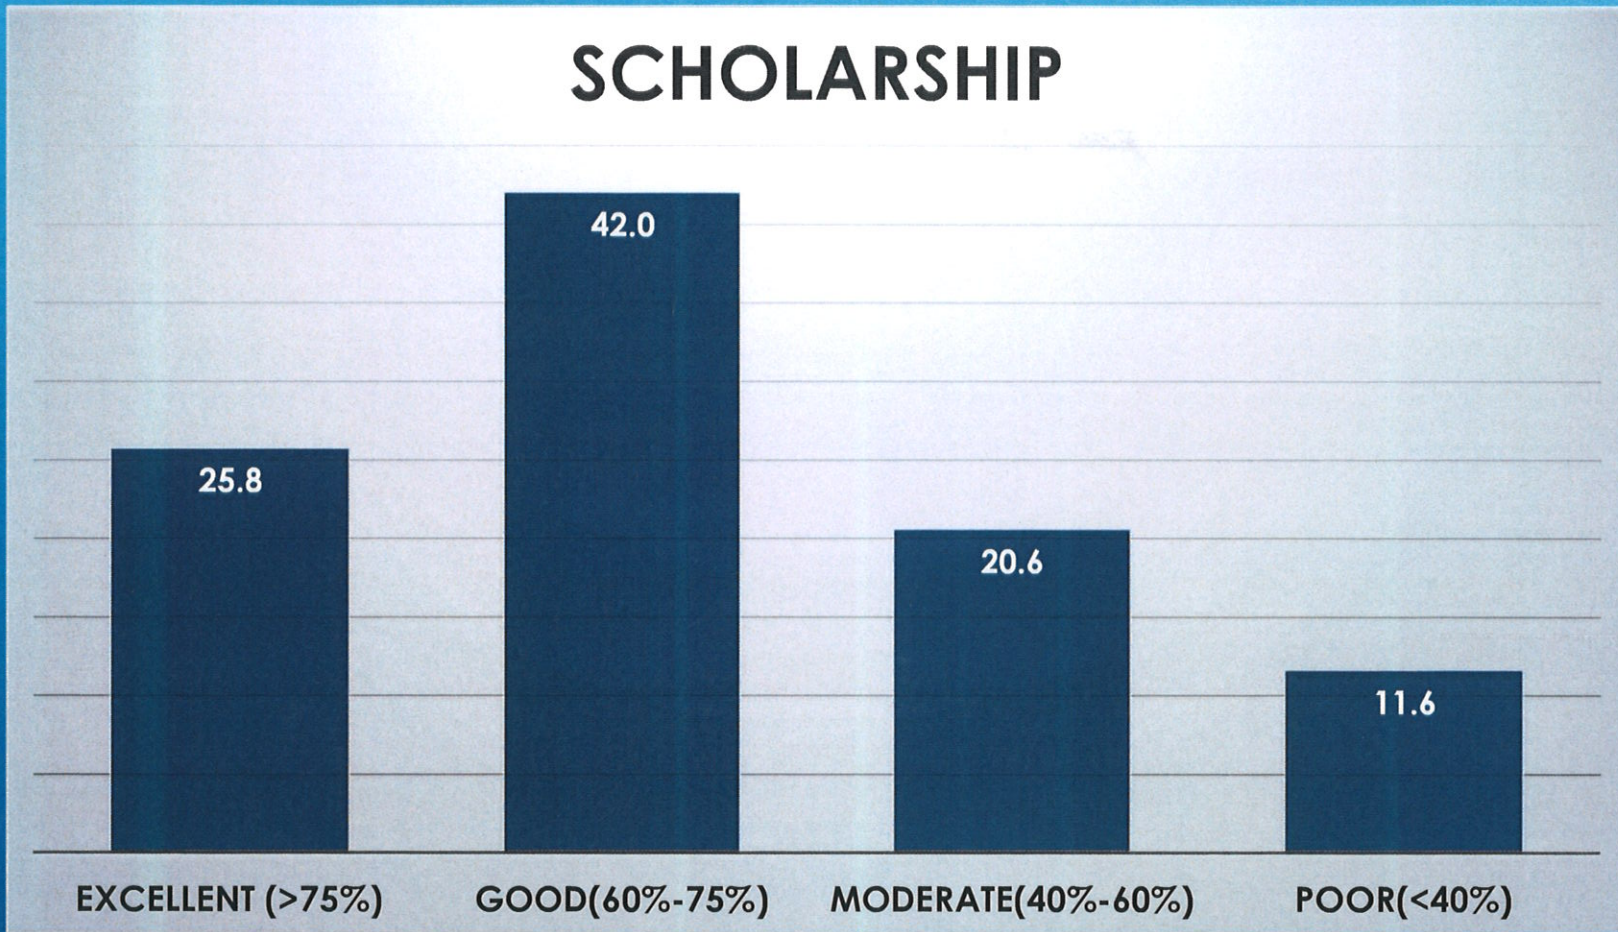

SCHOLARSHIP

Co-ordinator,
Internal Quality Assurance Cell
Prabhat Kumar College, Contai
Contai, Purba Medinipur, W.B:- 721401

Principal,
P.K. College, Contai
Purba Medinipur,