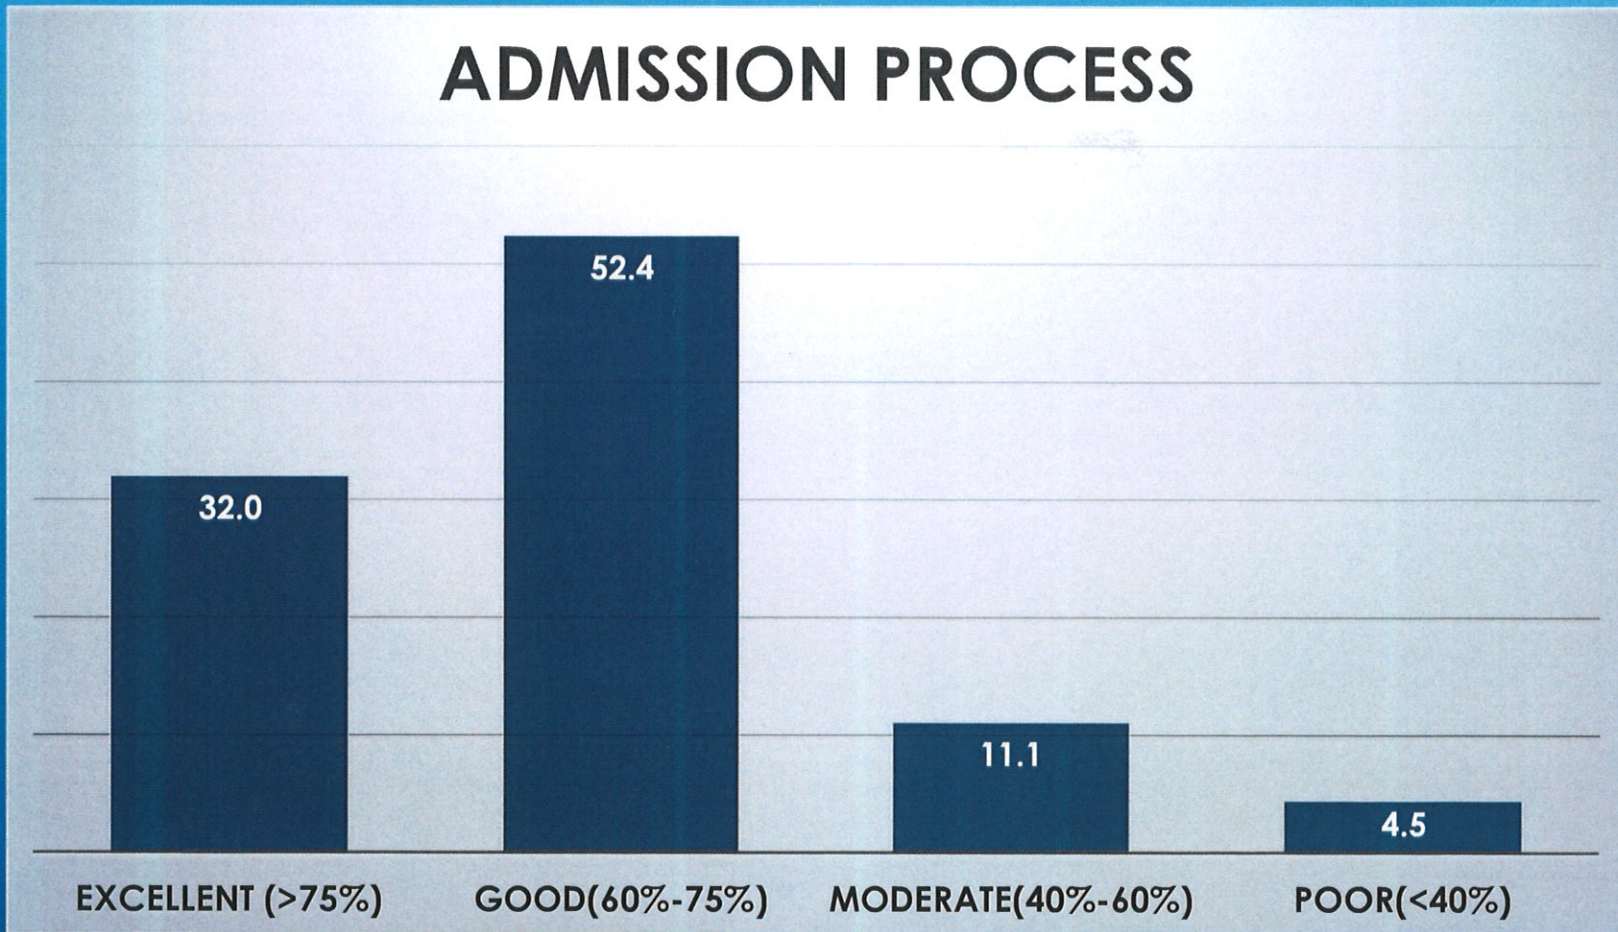

ADMISSION PROCESS

Co-ordinator,
Internal Quality Assurance Cell
Prabhat Kumar College, Contai
Contai, Purba Medinipur, W.B.- 721401

Principal,
P.K. College, Contai
Purba Medinipur,