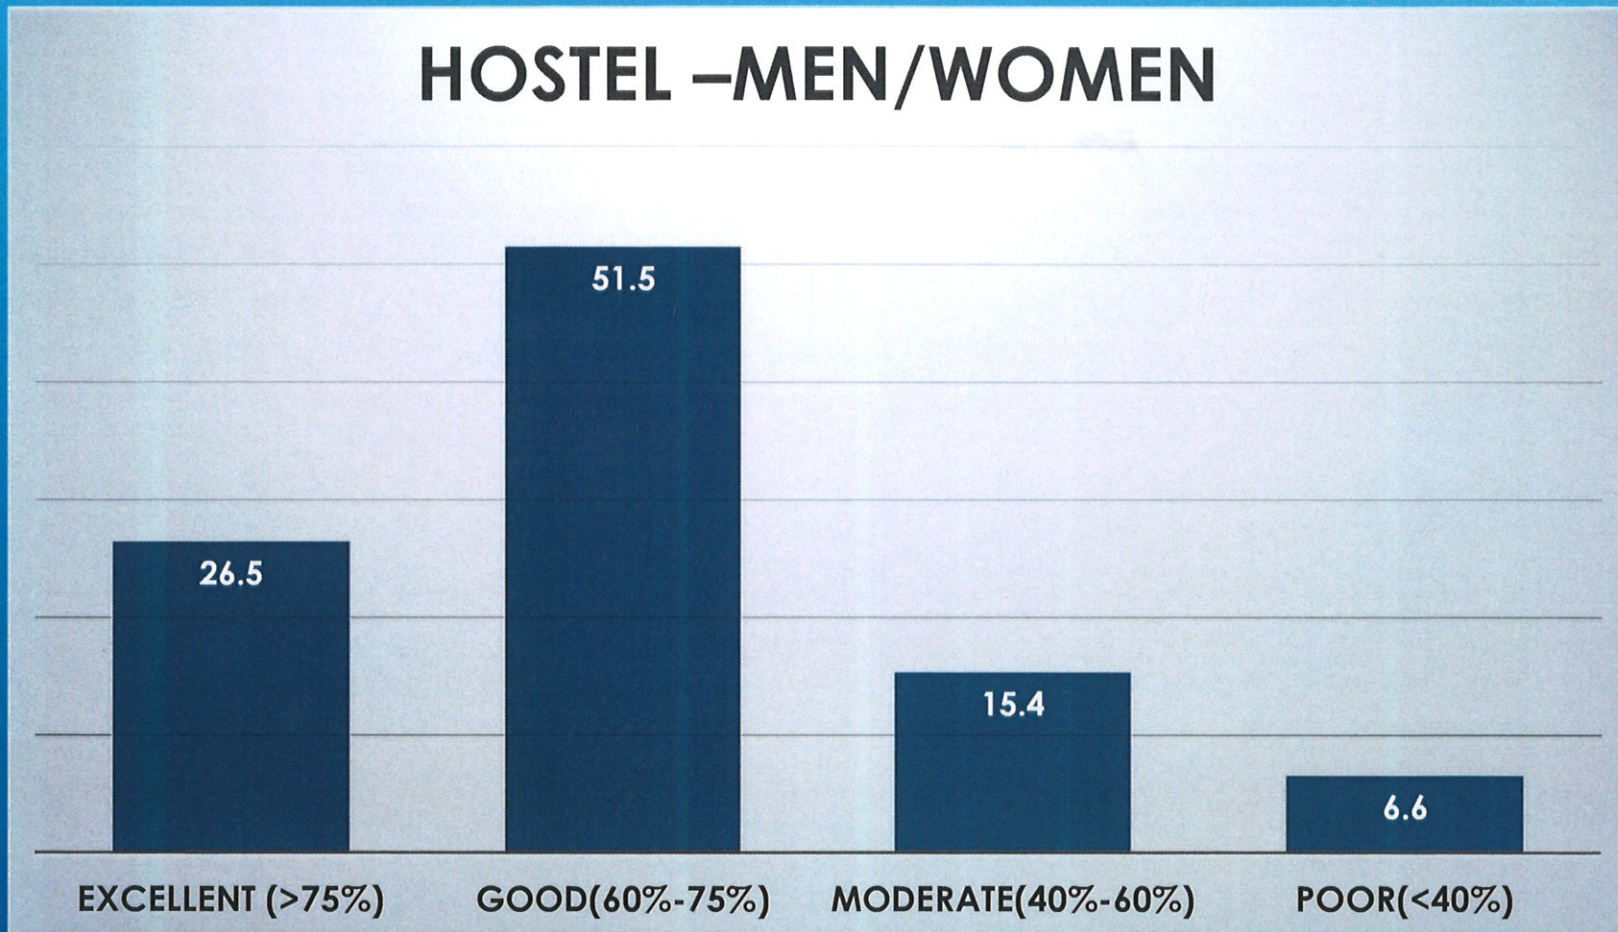

HOSTEL –MEN/WOMEN

Co-ordinator,
Internal Quality Assurance Cell
Prabhat Kumar College, Contai
Contai, Purba Medinipur, W.B.- 721401

Principal,
P.K. College, Contai
Purba Medinipur.