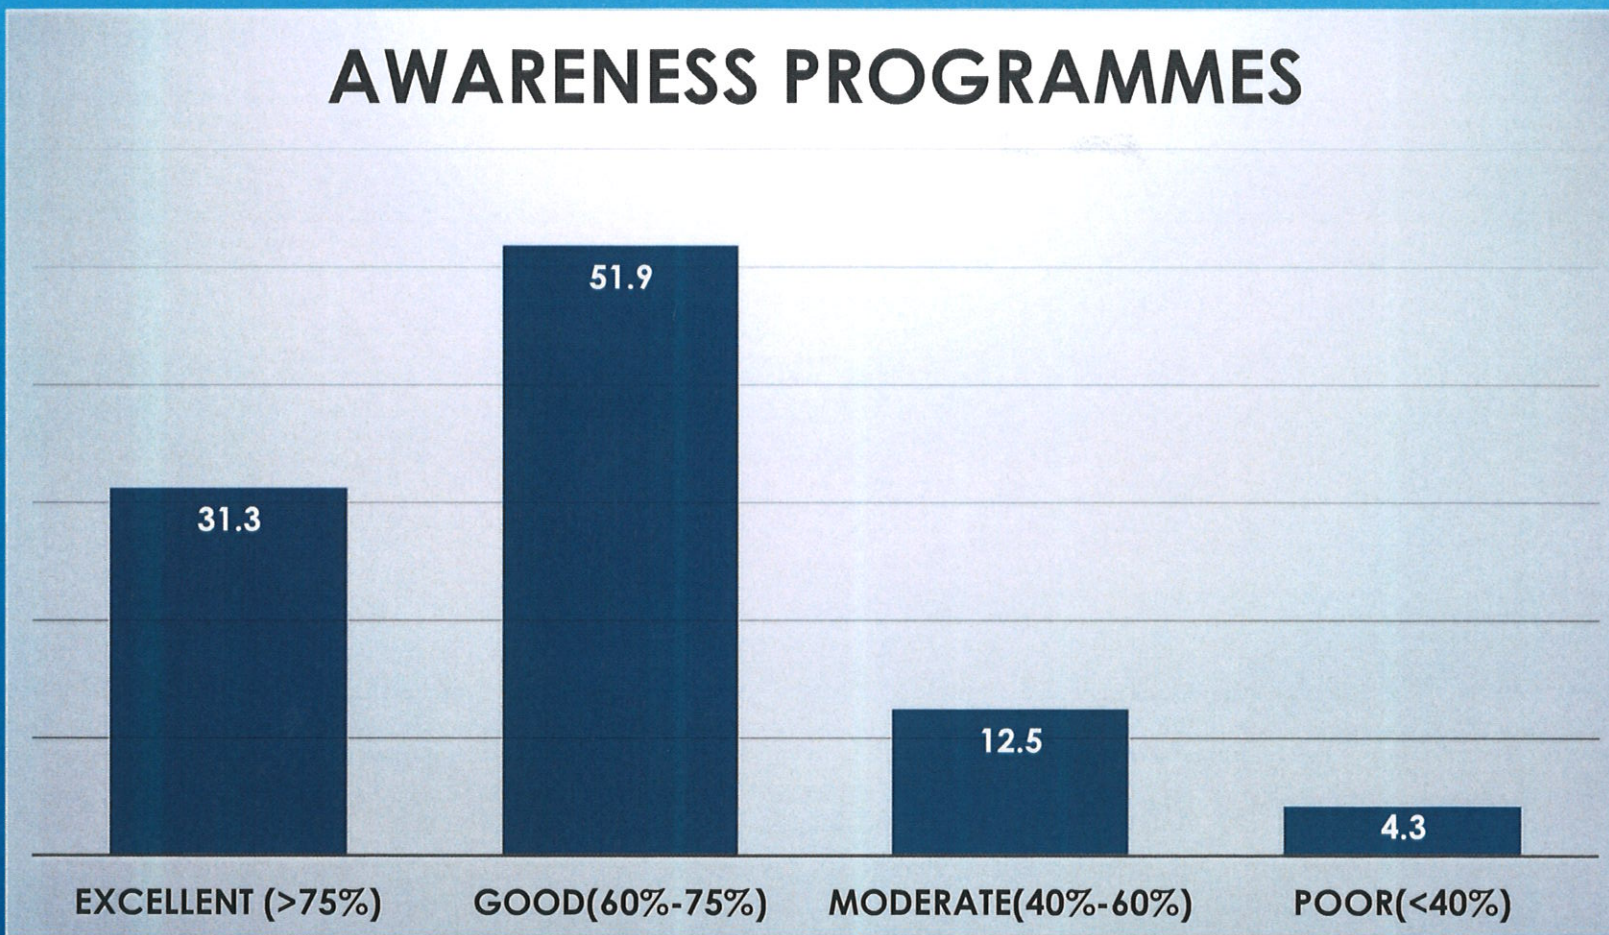

AWARENESS PROGRAMMES

Co-ordinator,
Internal Quality Assurance Cell
Prabhat Kumar College, Contai
Contai, Purba Medinipur, W.B.- 721401

Principal,
P.K. College, Contai
Purba Medinipur,