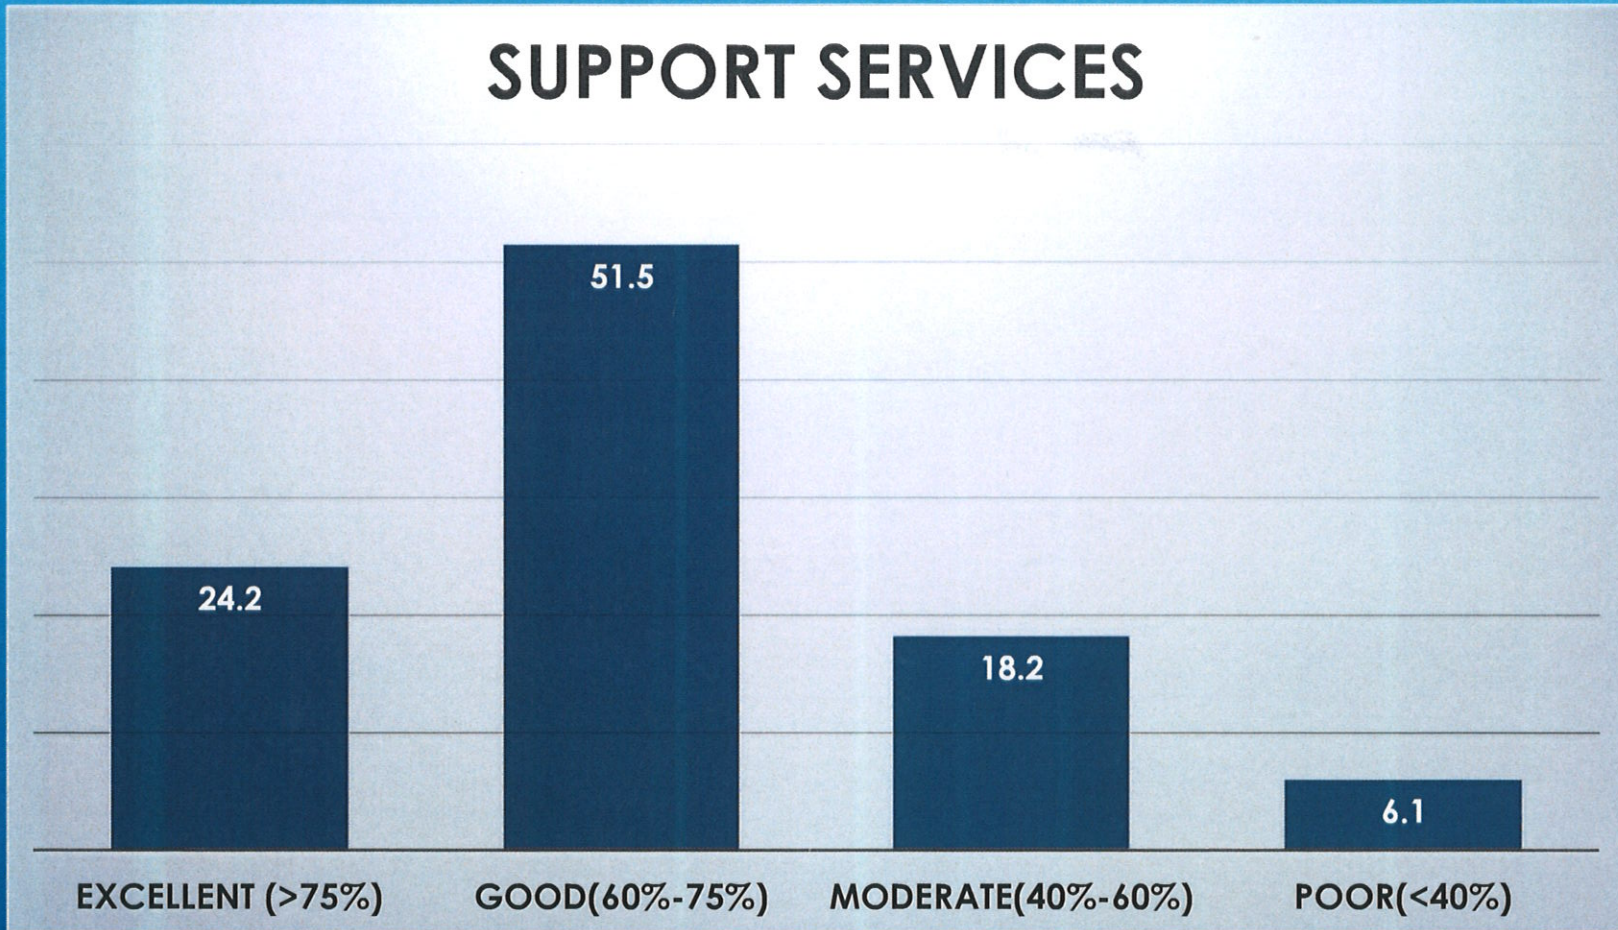

SUPPORT SERVICES

Co-ordinator,
Internal Quality Assurance Cell
Prabhat Kumar College, Contai
Contai, Purba Medinipur, W.B.- 721401

Principal,
P.K. College, Contai
Purba Medinipur,