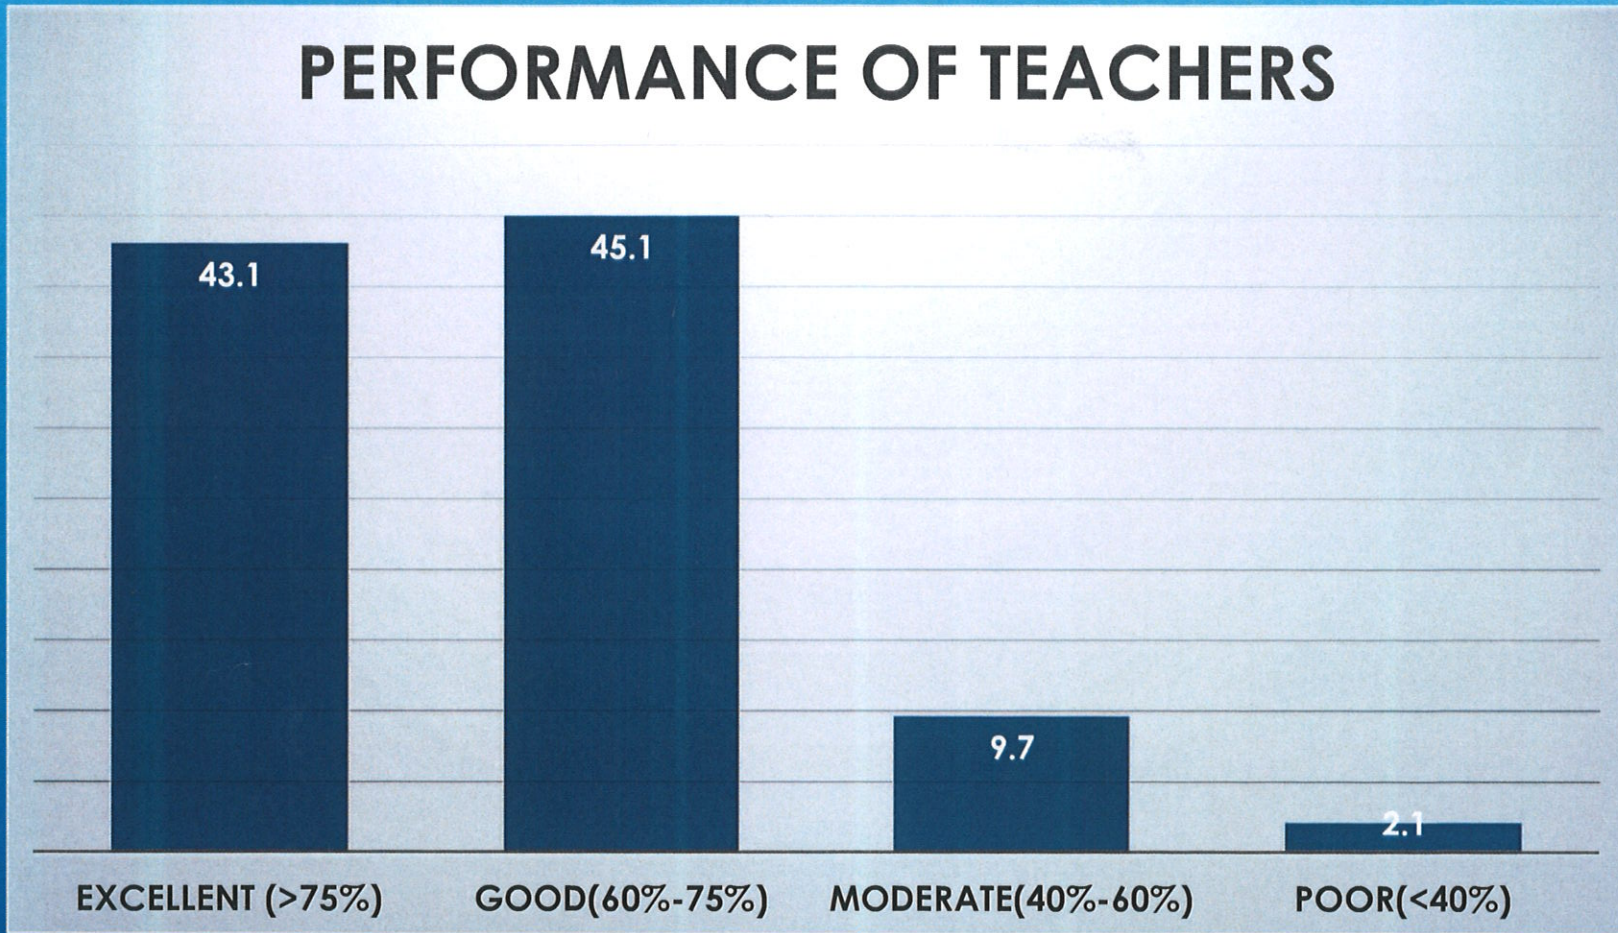

PERFORMANCE OF TEACHERS

Co-ordinator,
Internal Quality Assurance Cell
Prabhat Kumar College, Contai
Contai, Purba Medinipur, W.B.- 721401

Principal,
Prabhat Kumar College,
Contai,
Purba Medinipur