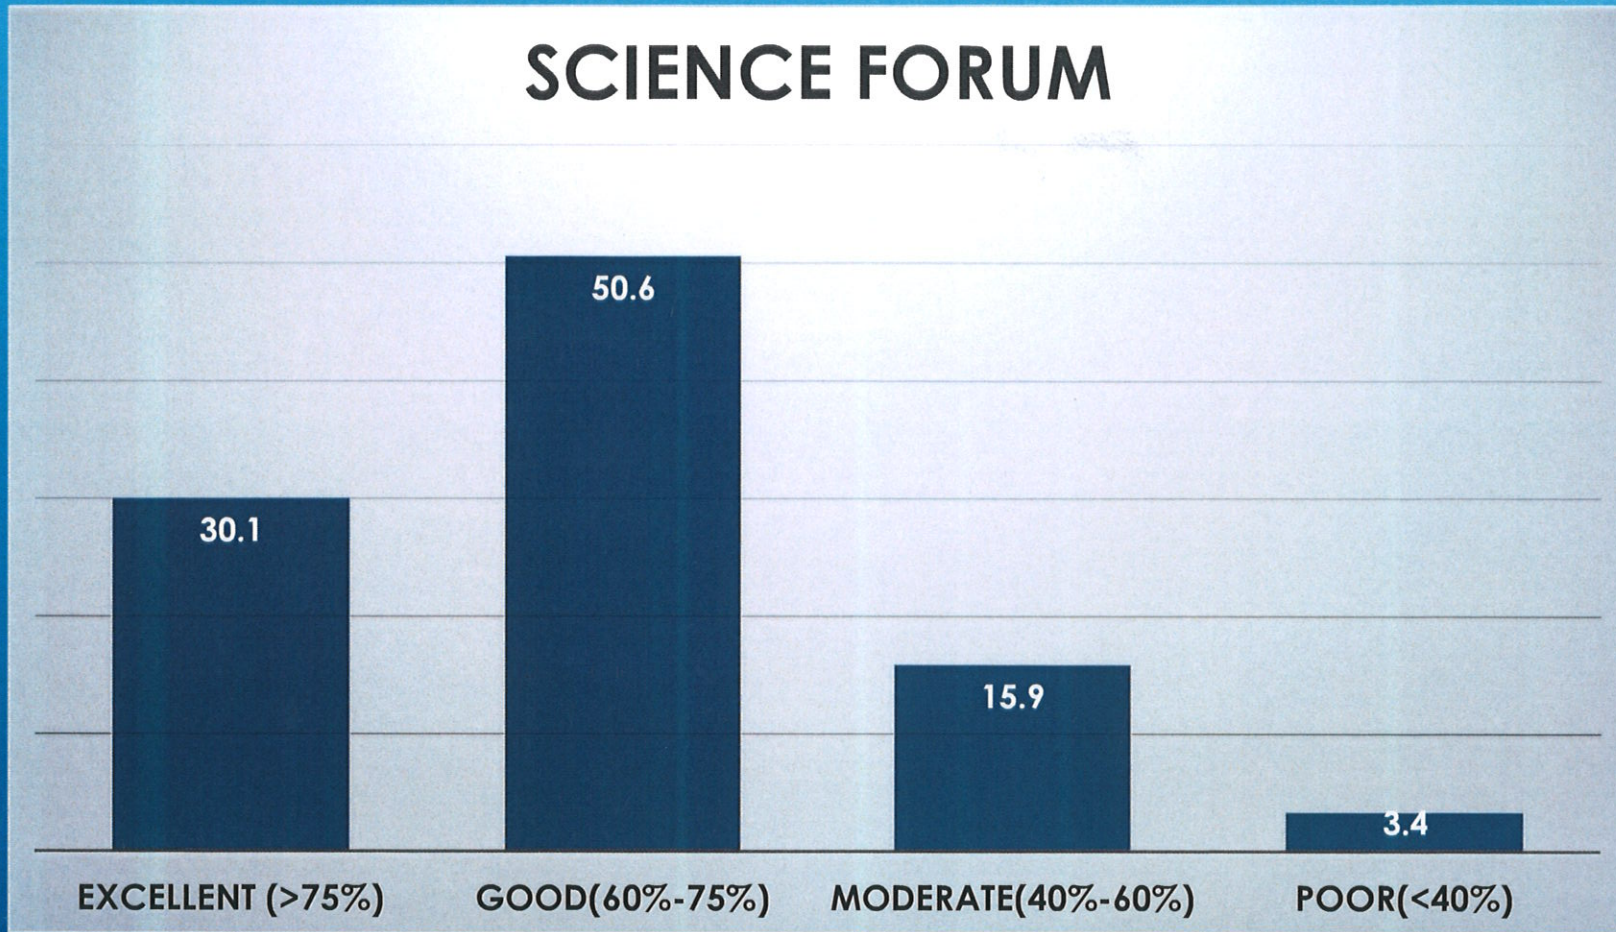

SCIENCE FORUM

Co-ordinator,
Internal Quality Assurance Cell
Prabhat Kumar College, Contai
Contai, Purba Medinipur, W.B.- 721401

Principal,
P.K. College, Contai
Purba Medinipur.