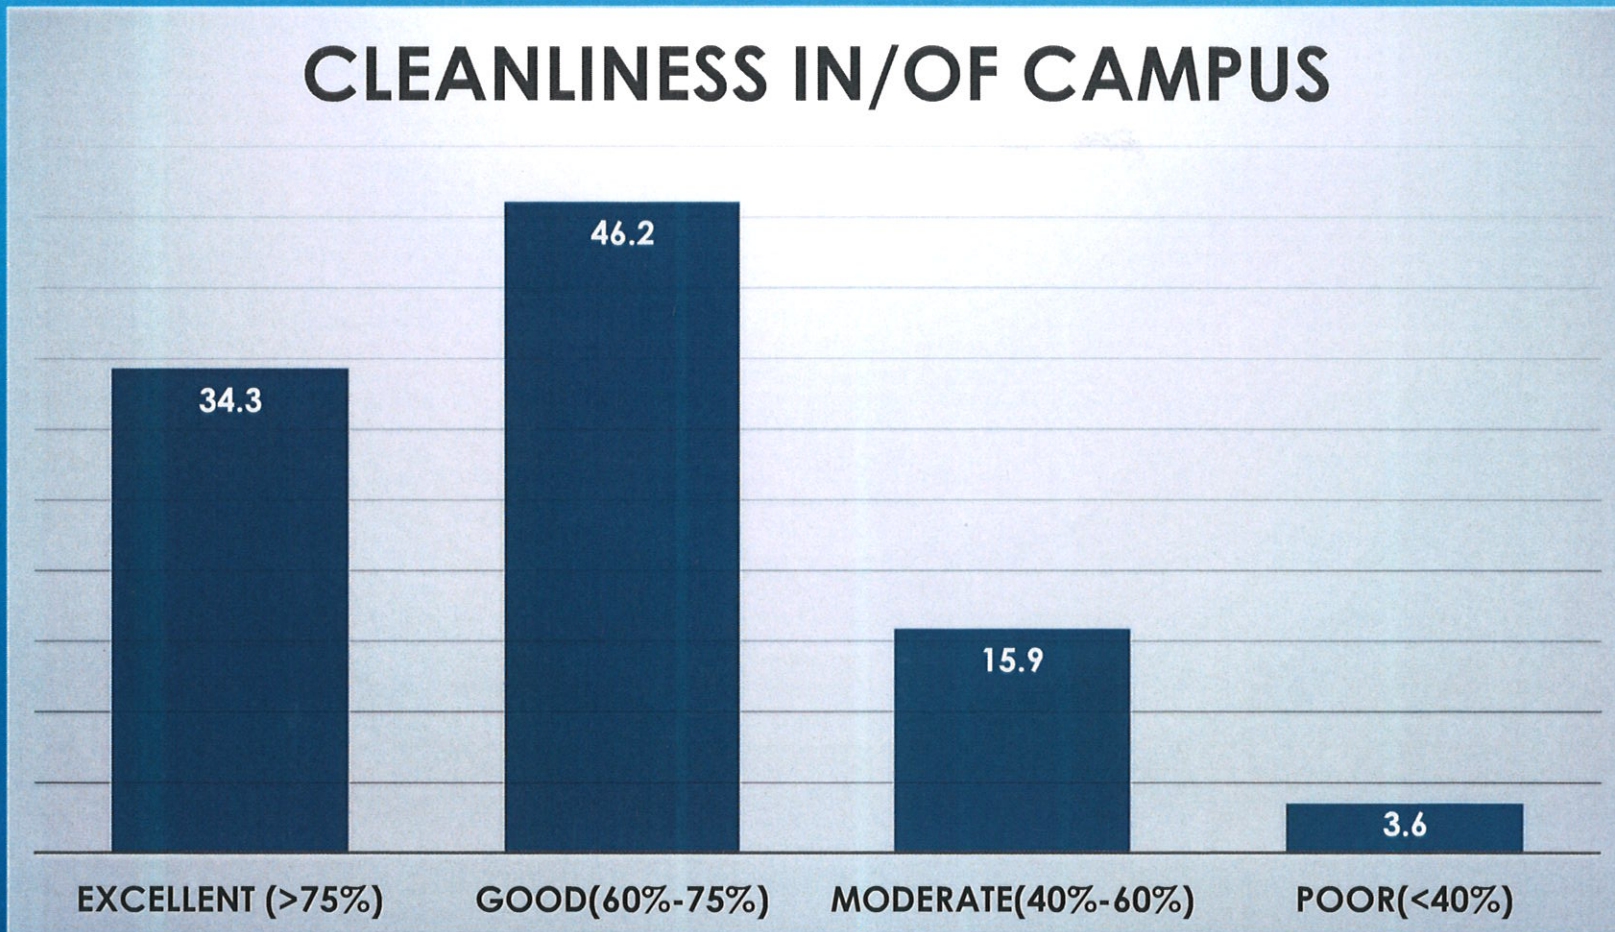

CLEANLINESS IN/OF CAMPUS

Co-ordinator,
Internal Quality Assurance Cell
Prabhat Kumar College, Contai
Contai, Purba Medinipur, W.B.- 721401

Principal,
P.K. College, Contai
Purba Medinipur.