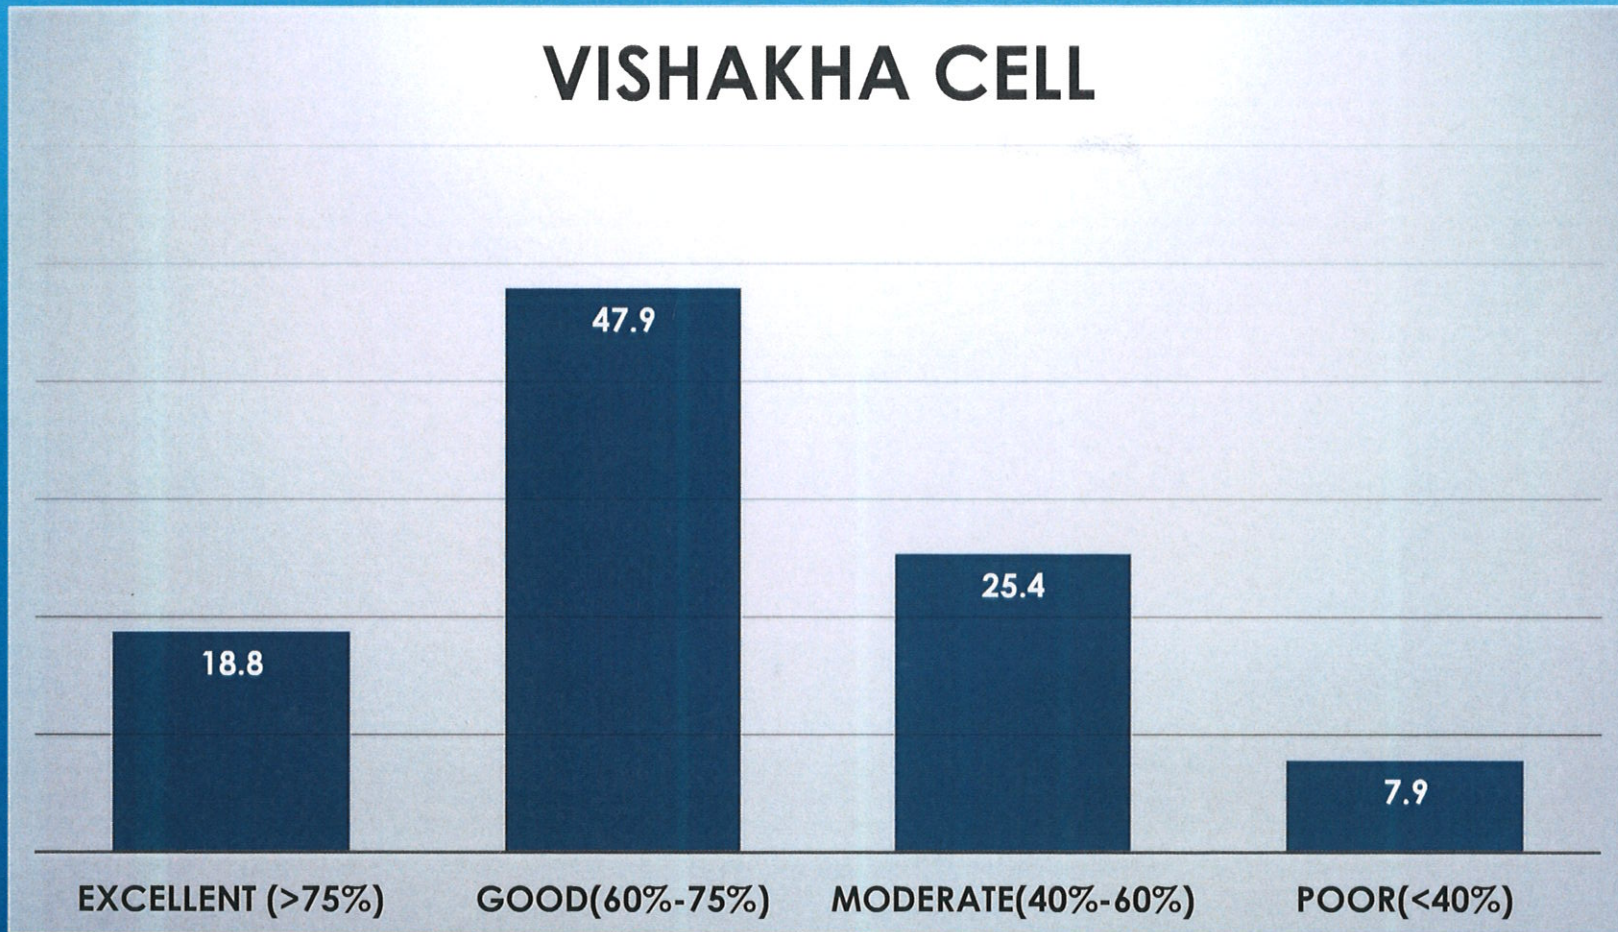

VISHAKHA CELL

[Signature]

Co-ordinator,
Internal Quality Assurance Cell
Prabhat Kumar College, Contai
Contai, Purba Medinipur, W.B.- 721401

[Signature]

Principal,
P.K. College, Contai
Purba Medinipur.