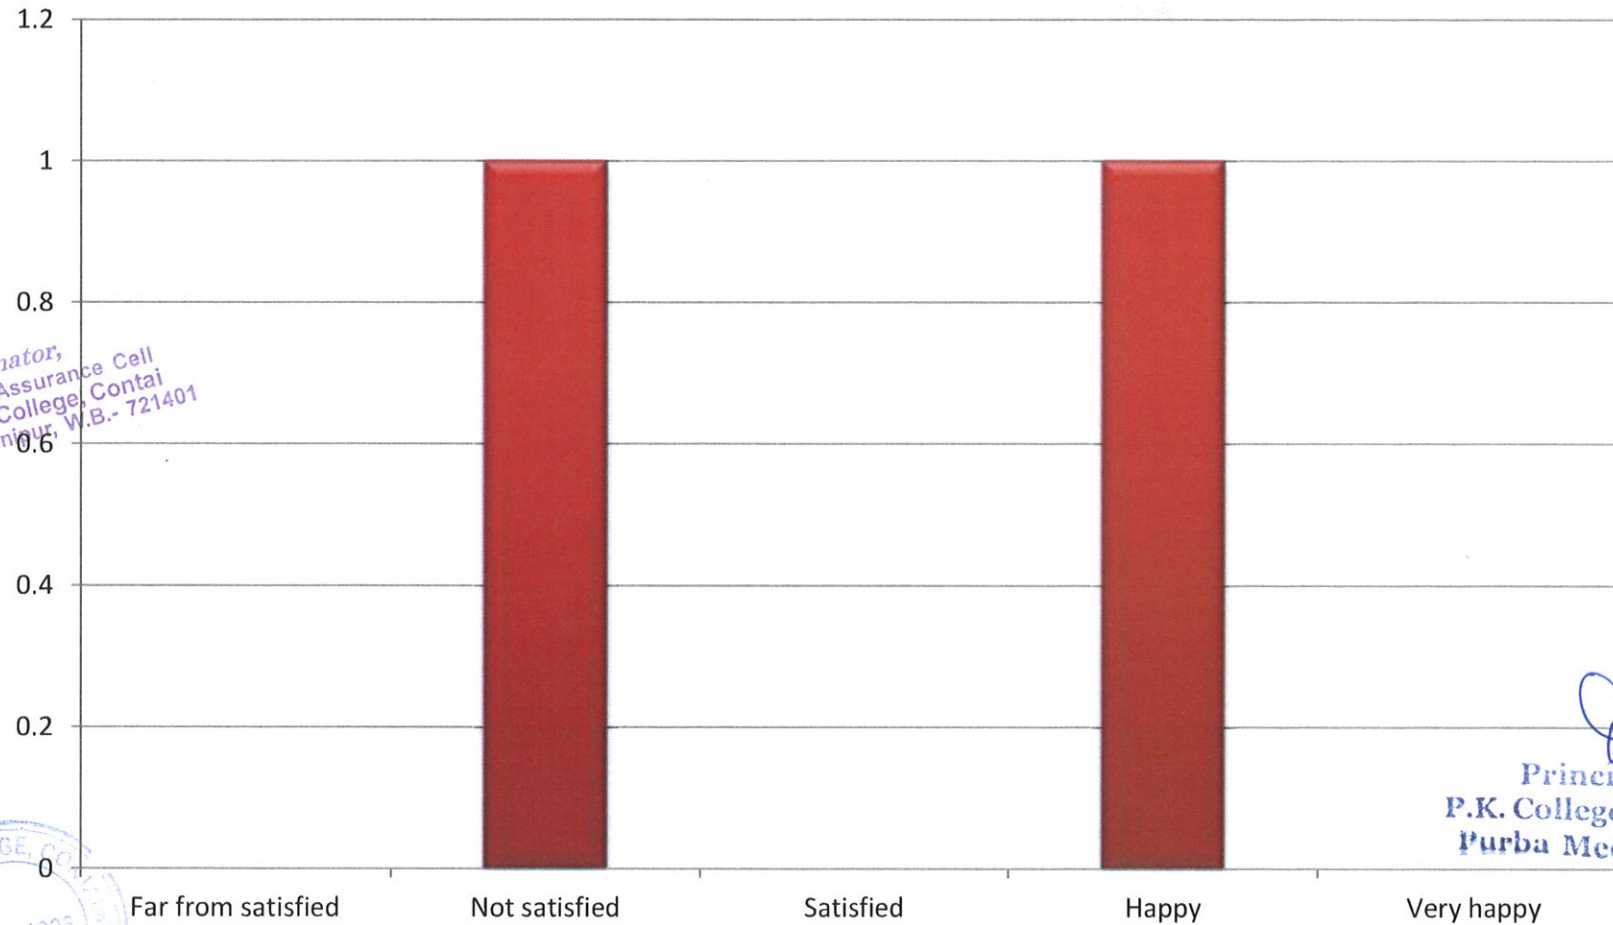

EMPLOYERS FEEDBACK 2018-19

Obligation to work beyond schedule if required

AR

Co-ordinator,
Internal Quality Assurance Cell
Prabhat Kumar College, Contai
Contai, Purba Medinipur, W.B.- 721401