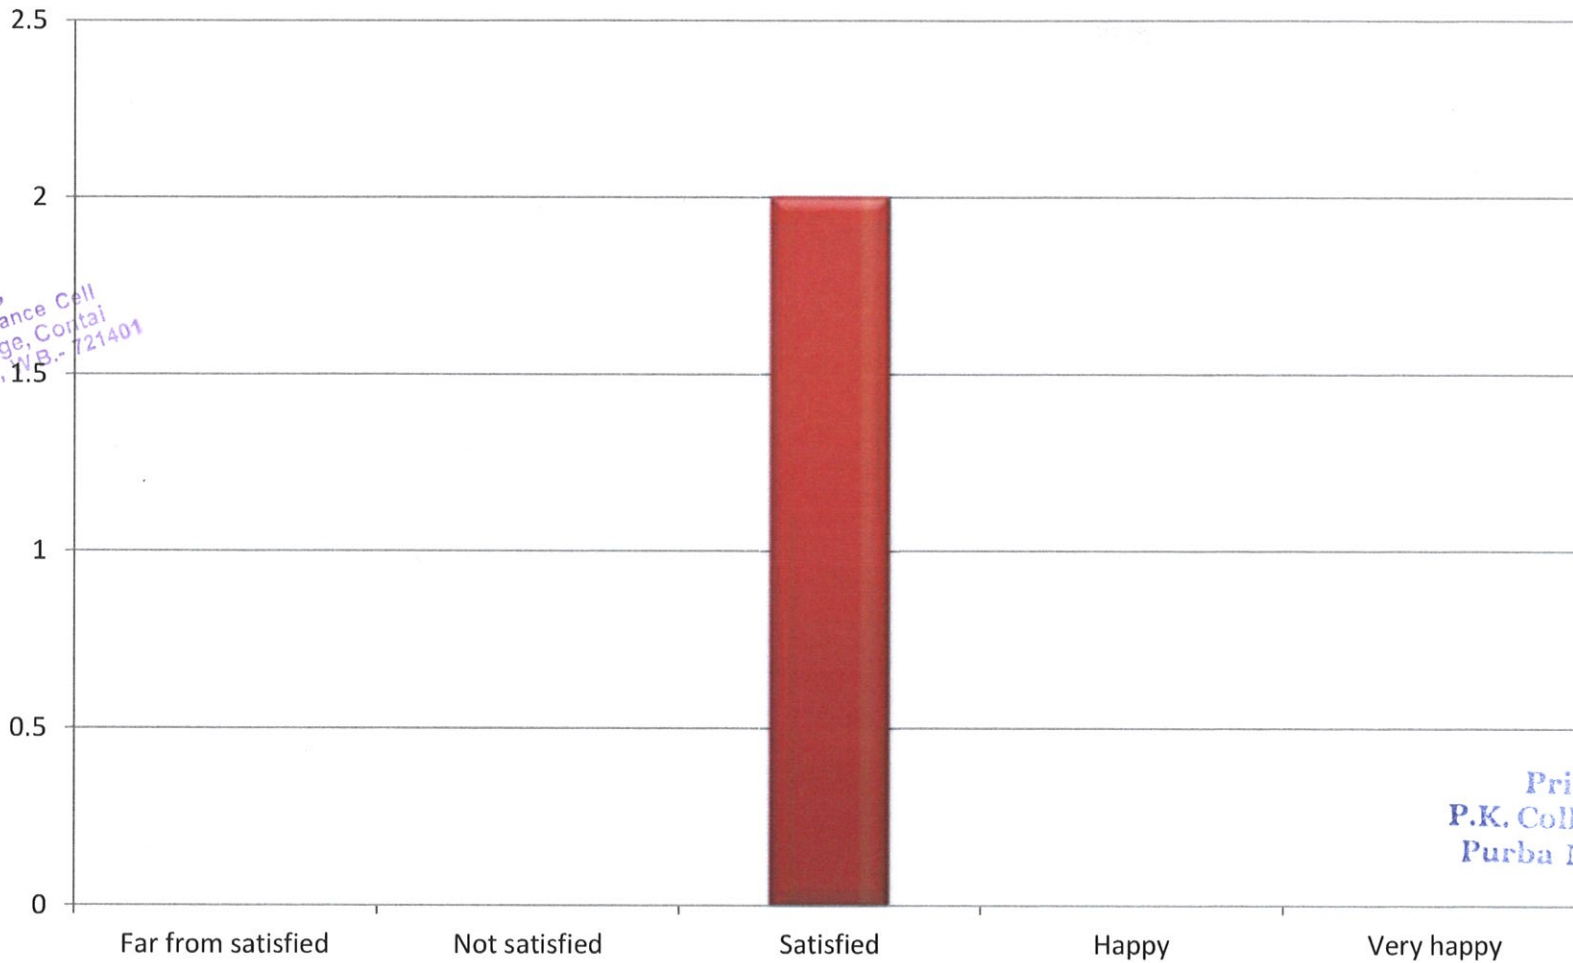

EMPLOYERS FEEDBACK

2018-19

Open to new ideas and learning new techniques

AR
Co-ordinator,
Internal Quality Assurance Cell
Prabhat Kumar College, Contal
Contal, Purba Medinipur, W.B.- 721401