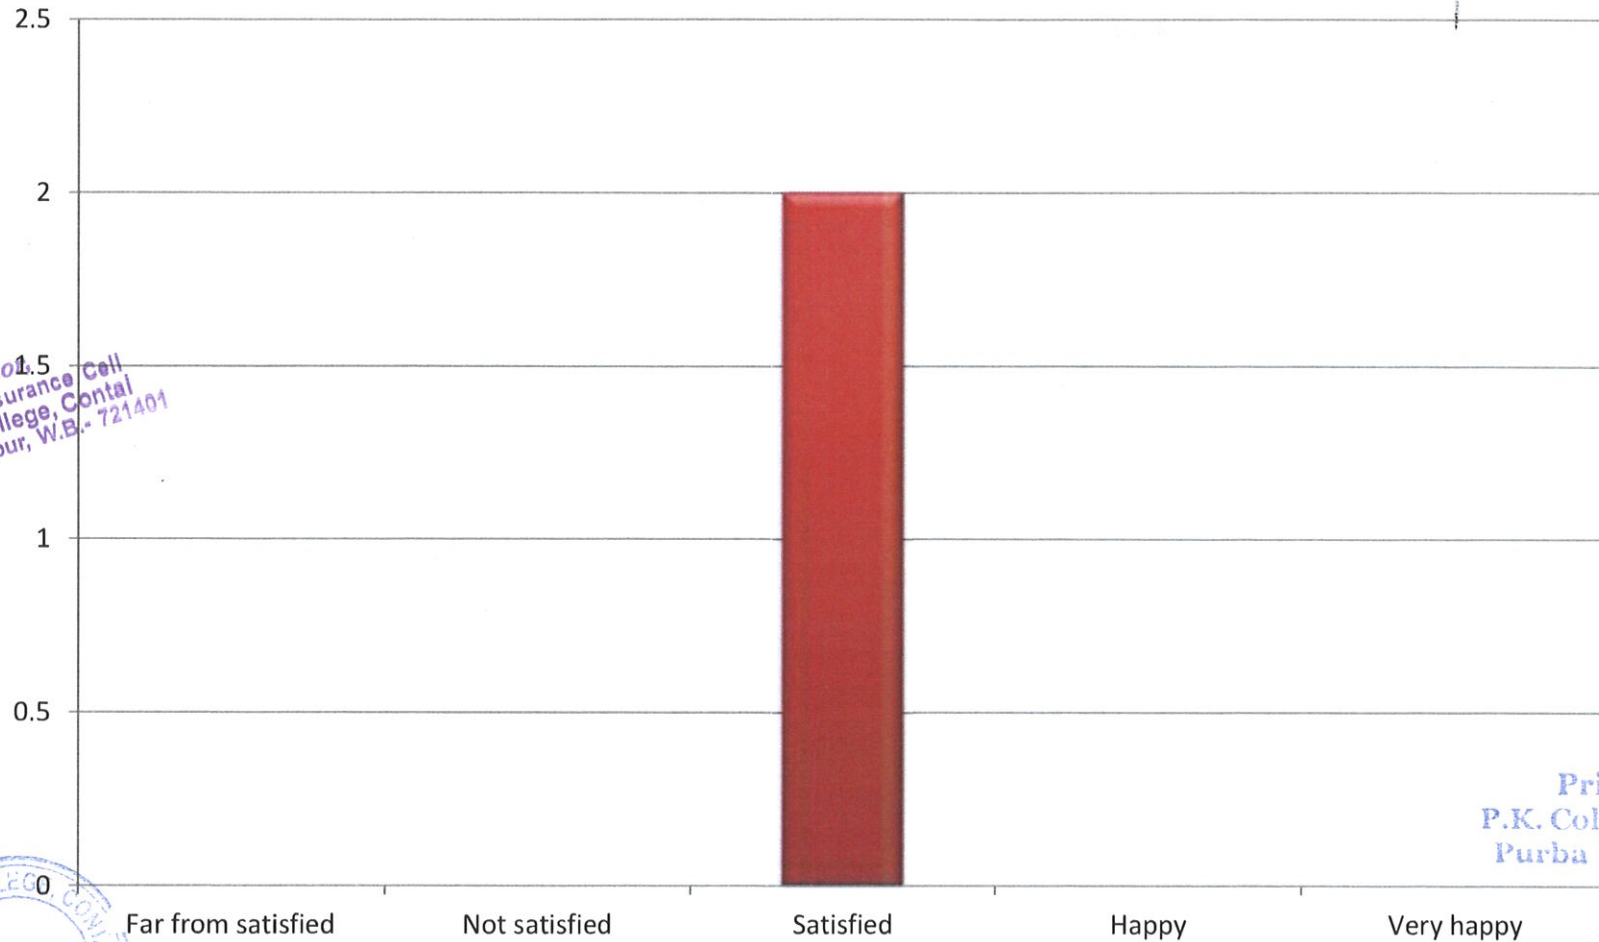

EMPLOYERS FEEDBACK 2018-19

Developing practical solutions to work place problems

AR

Co-ordinator
Internal Quality Assurance Cell
Prabhat Kumar College, Contai
Contai, Purba Medinipur, W.B. - 721401

Principal,
P.K. College, Contai
Purba Medinipur.