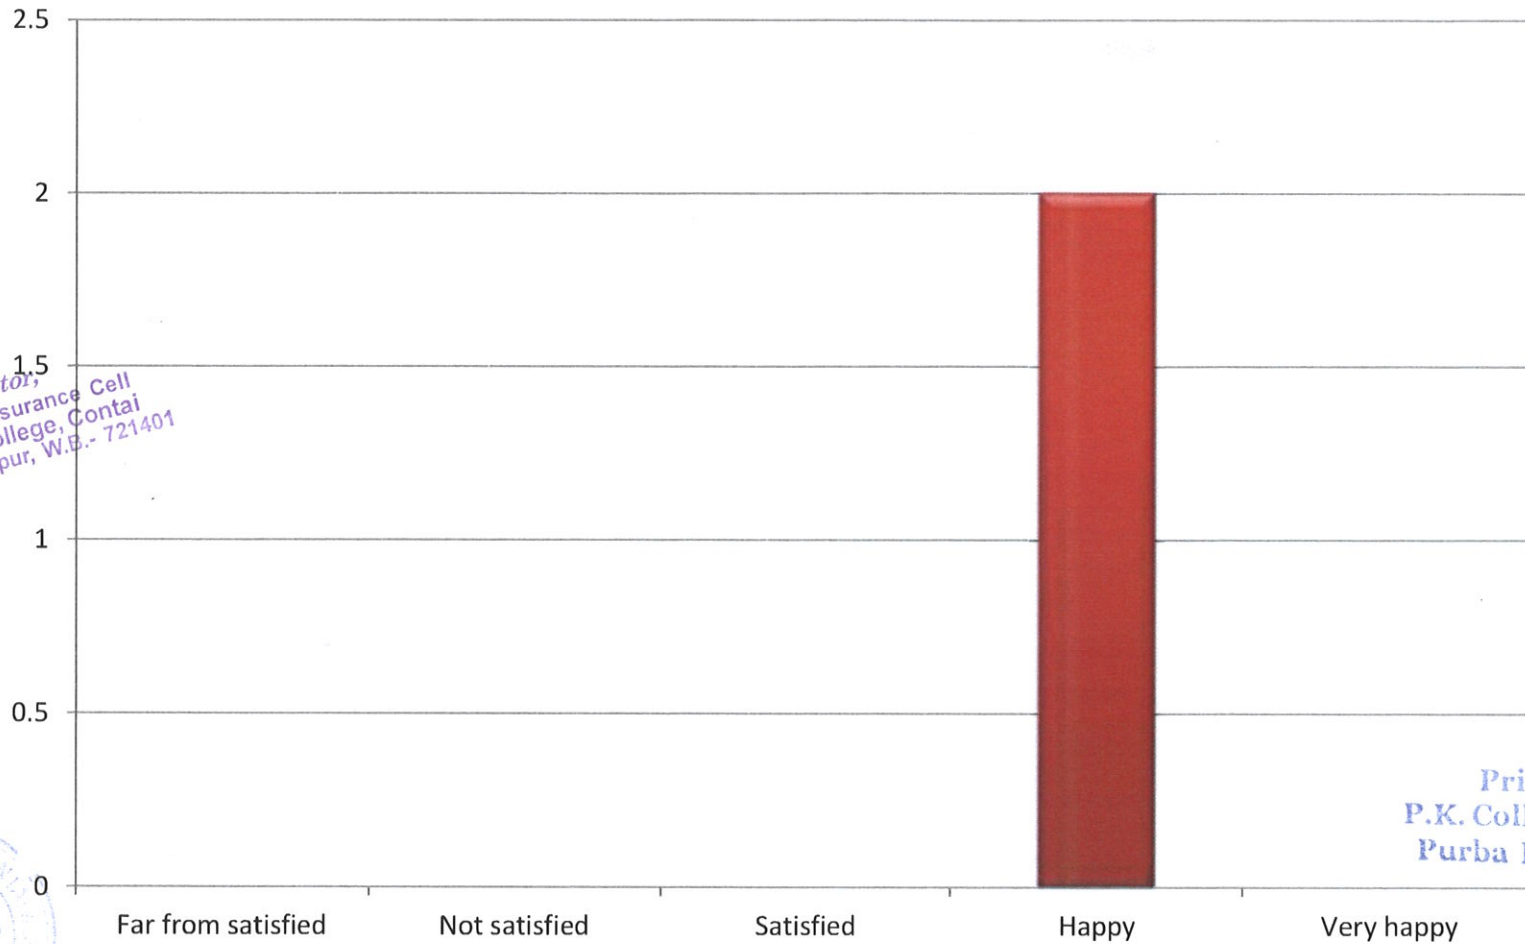

EMPLOYERS FEEDBACK 2018-19

Ability to take up extra responsibility

AB
Co-ordinator,
Internal Quality Assurance Cell
Prabhat Kumar College, Contai
Contai, Purba Medinipur, W.B.- 721401