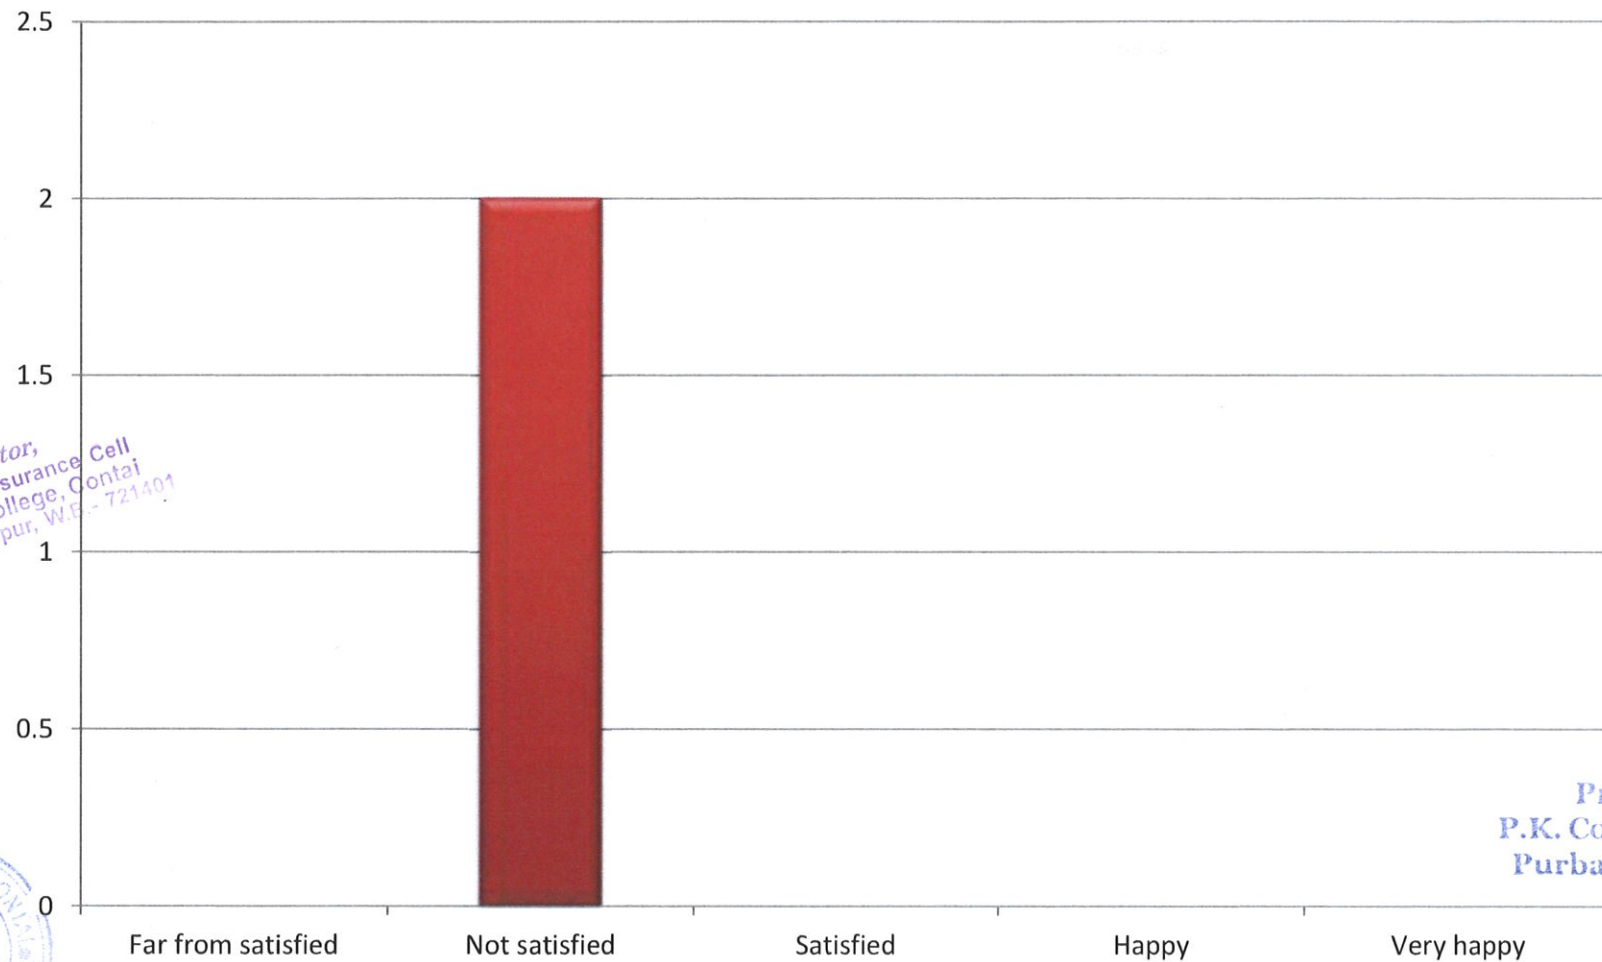

EMPLOYERS FEEDBACK 2018-19

Ability to manage/leadership qualities

AK
Co-ordinator,
Internal Quality Assurance Cell
Prabhat Kumar College, Contai
Contai, Purba Medinipur, W.B. - 721401