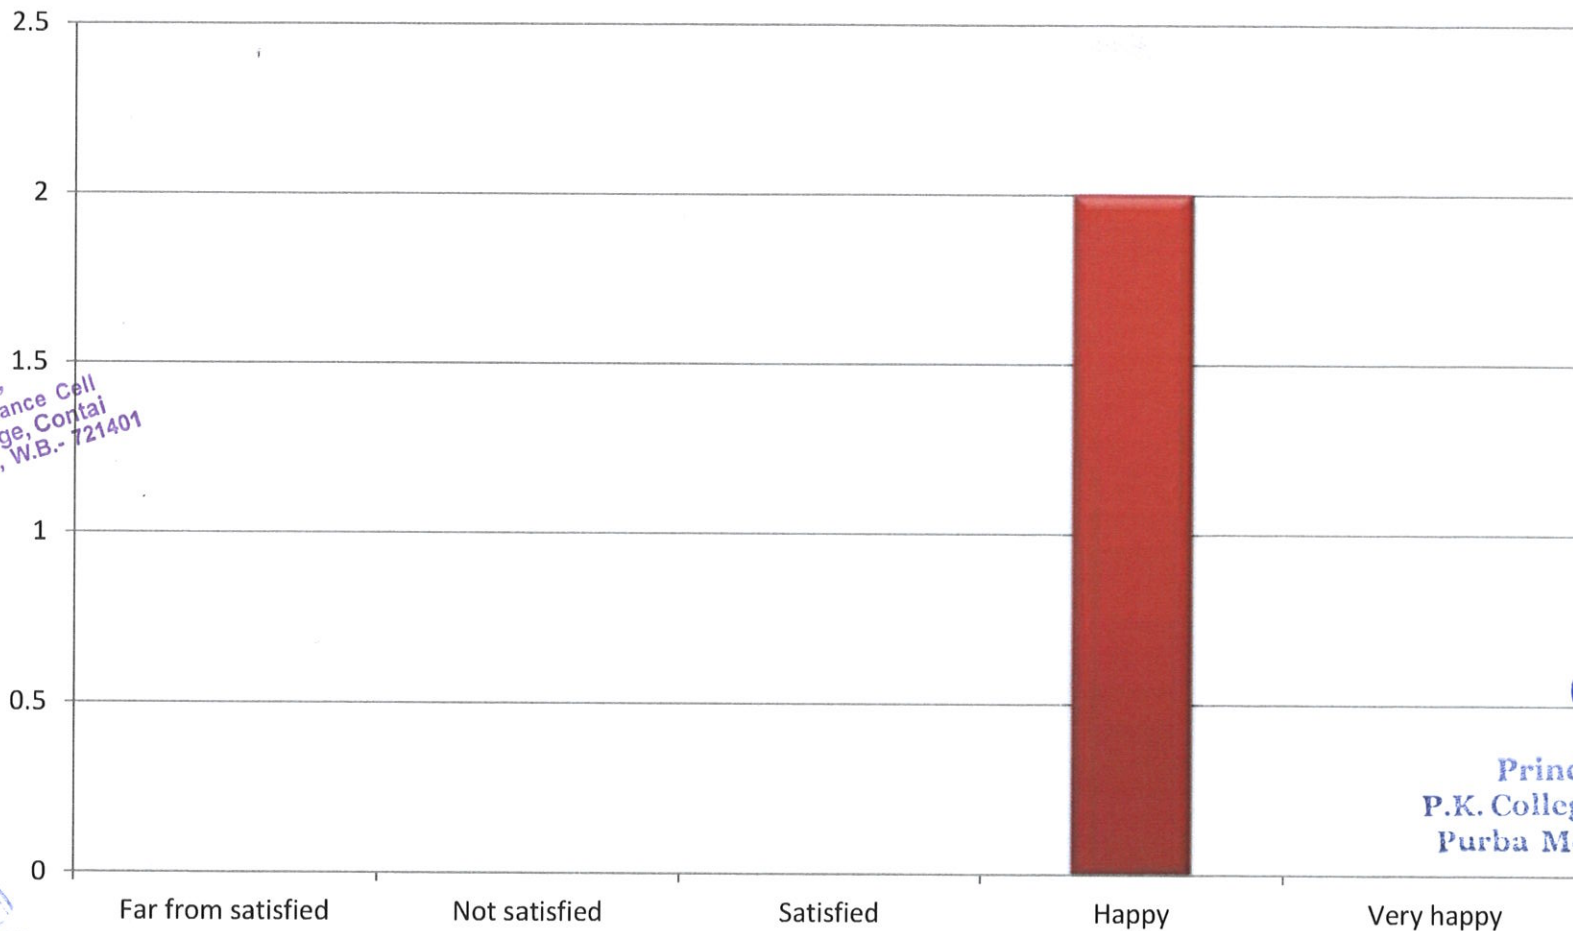

EMPLOYERS FEEDBACK 2018-19

Relationship with seniors/peers/subordinates

AB
Co-ordinator,
Internal Quality Assurance Cell
Prabhat Kumar College, Contai
Contai, Purba Medinipur, W.B.- 721401

abe
Principal,
P.K. College, Contai
Purba Medinipur.