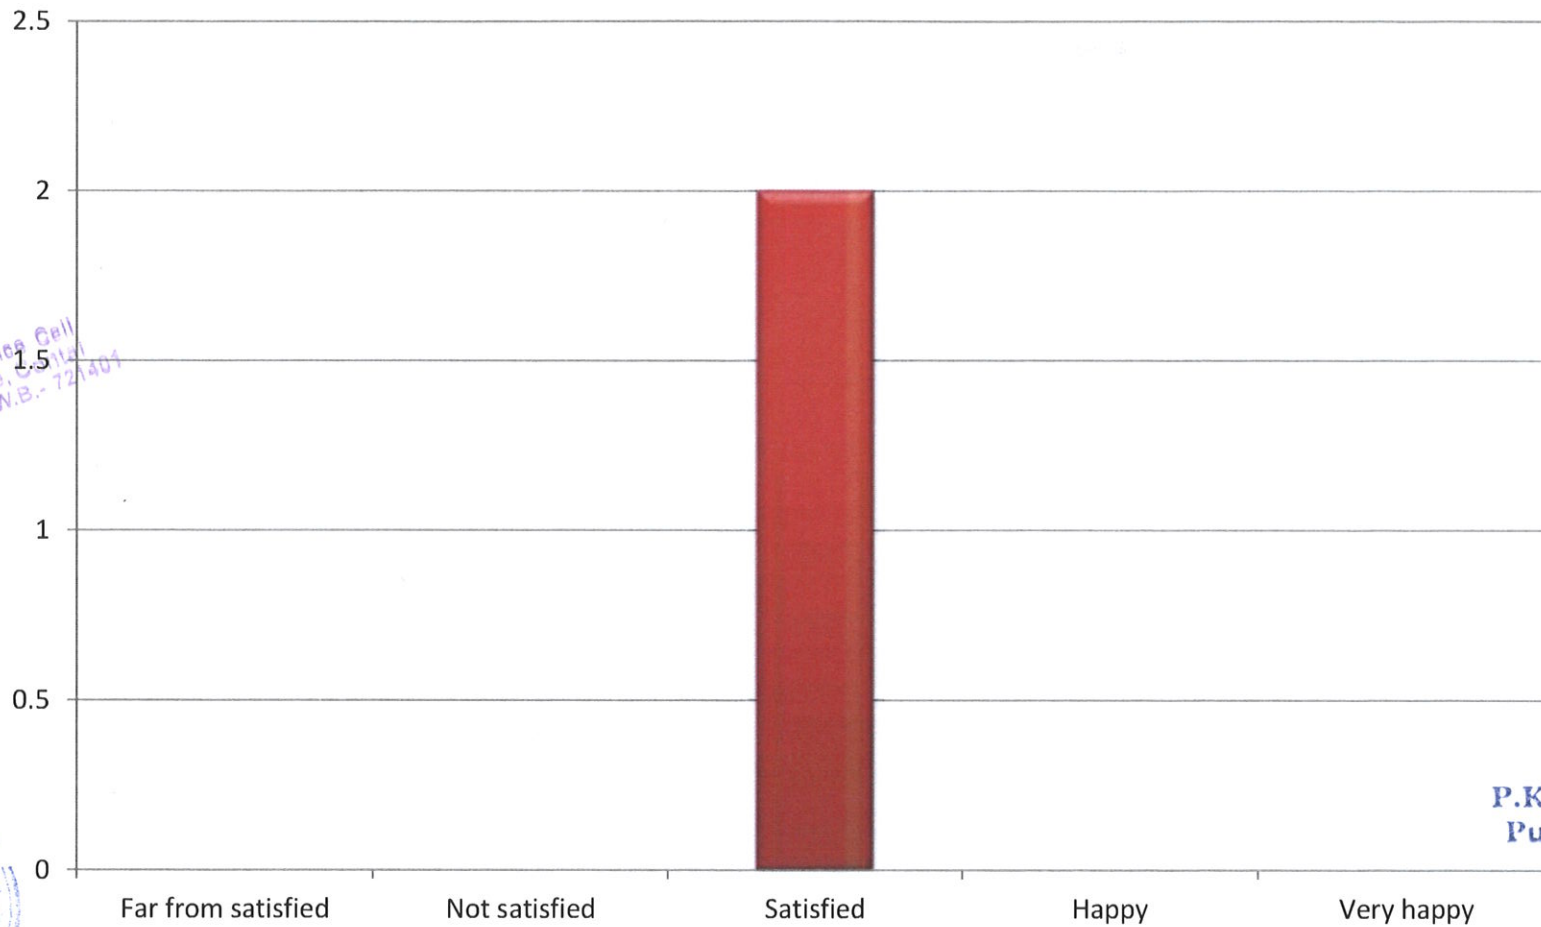

EMPLOYERS FEEDBACK

2018-19

Ability to contribute to the goal of the organization

AR
Co-ordinator,
Internal Quality Assurance Cell
Prabhat Kumar College, Contai
Contai, Purba Medinipur, W.B. - 721404