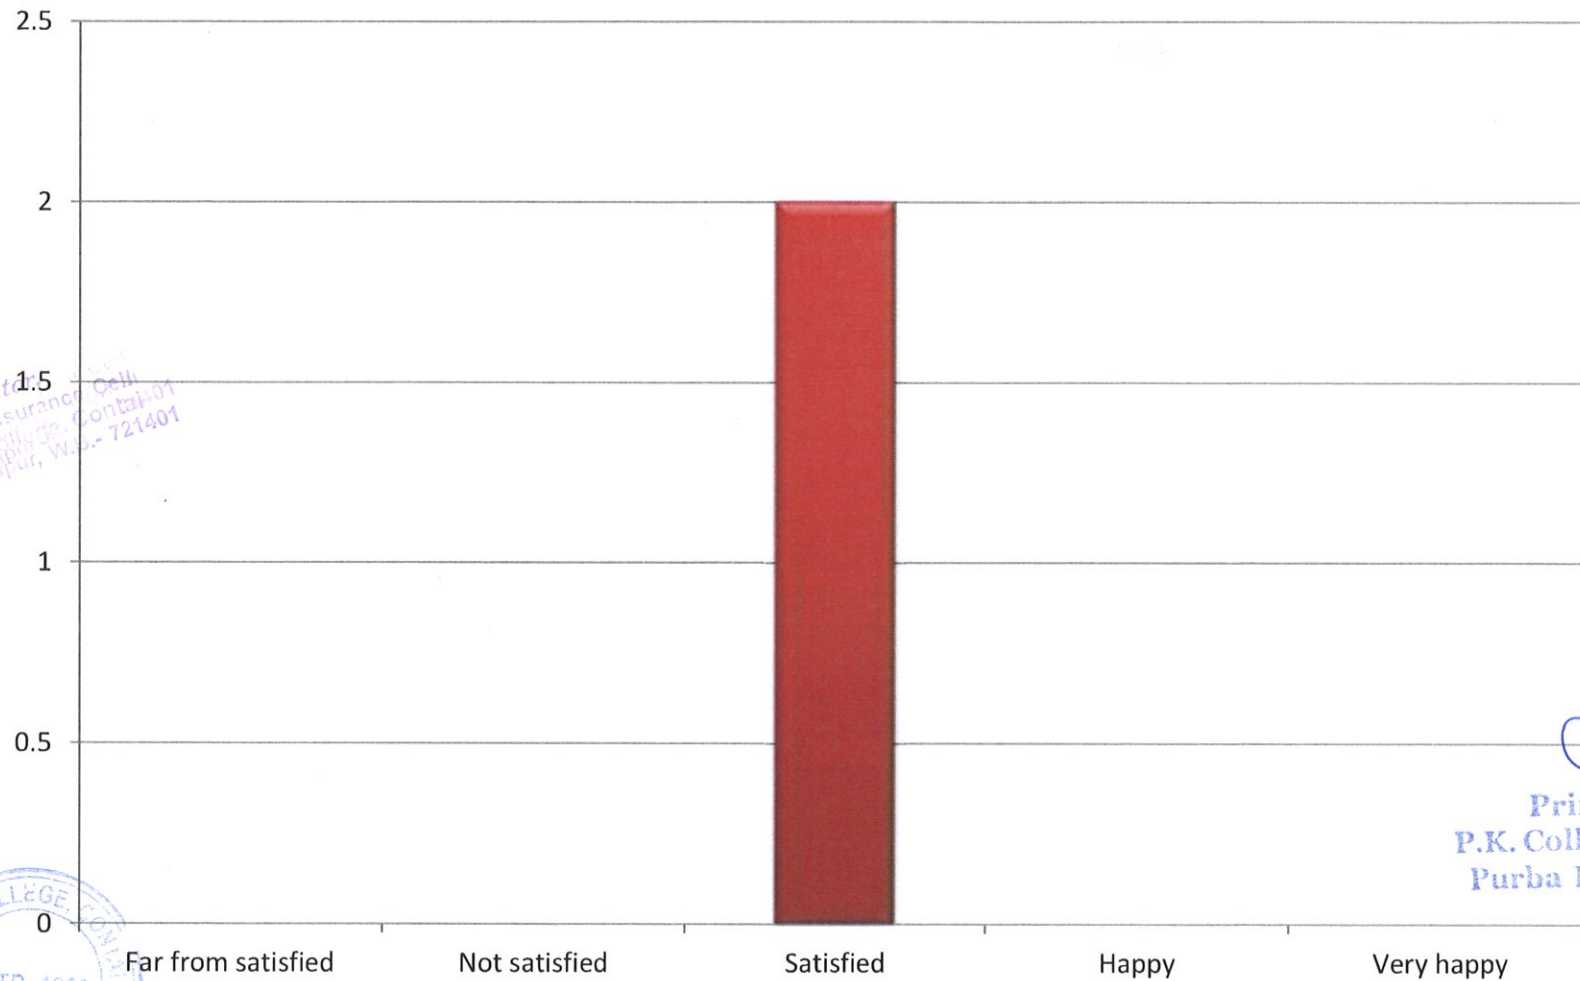

EMPLOYERS FEEDBACK

2018-19

Working as part of a team

A.A.

Co-ordinator
Internal Quality Assurance Cell
Prabhat Kumar College, Contai-01
Contai, Purba Medinipur, W.B.- 721401