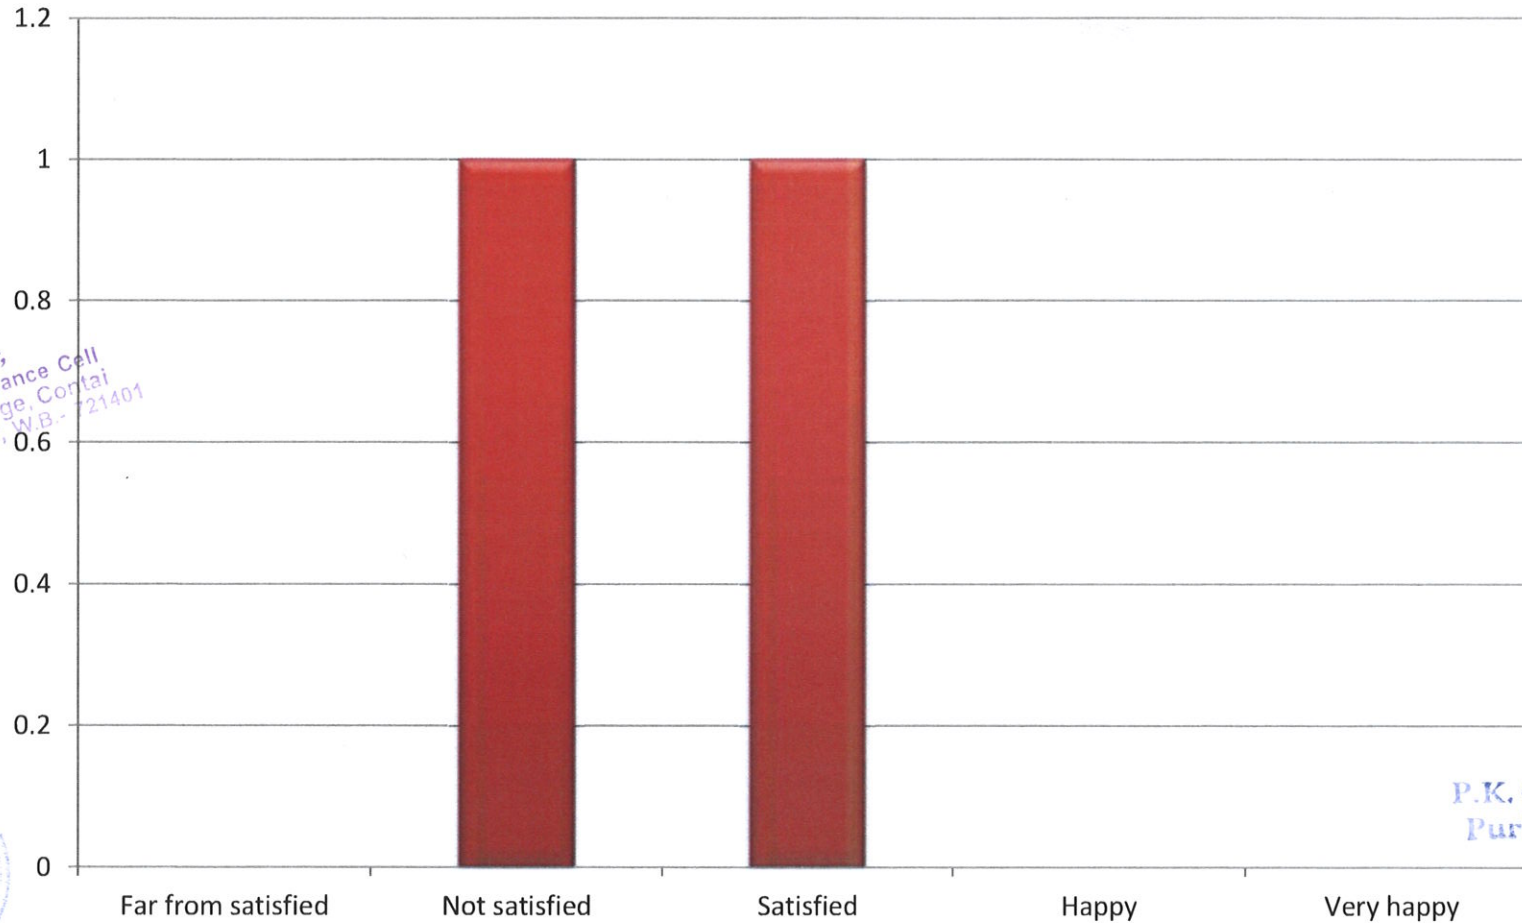

EMPLOYERS FEEDBACK

2018-19

Using technology and workplace equipment

AR
Co-ordinator,
Internal Quality Assurance Cell
Prabhat Kumar College, Contai
Contai, Purba Medinipur, W.B. - 721401