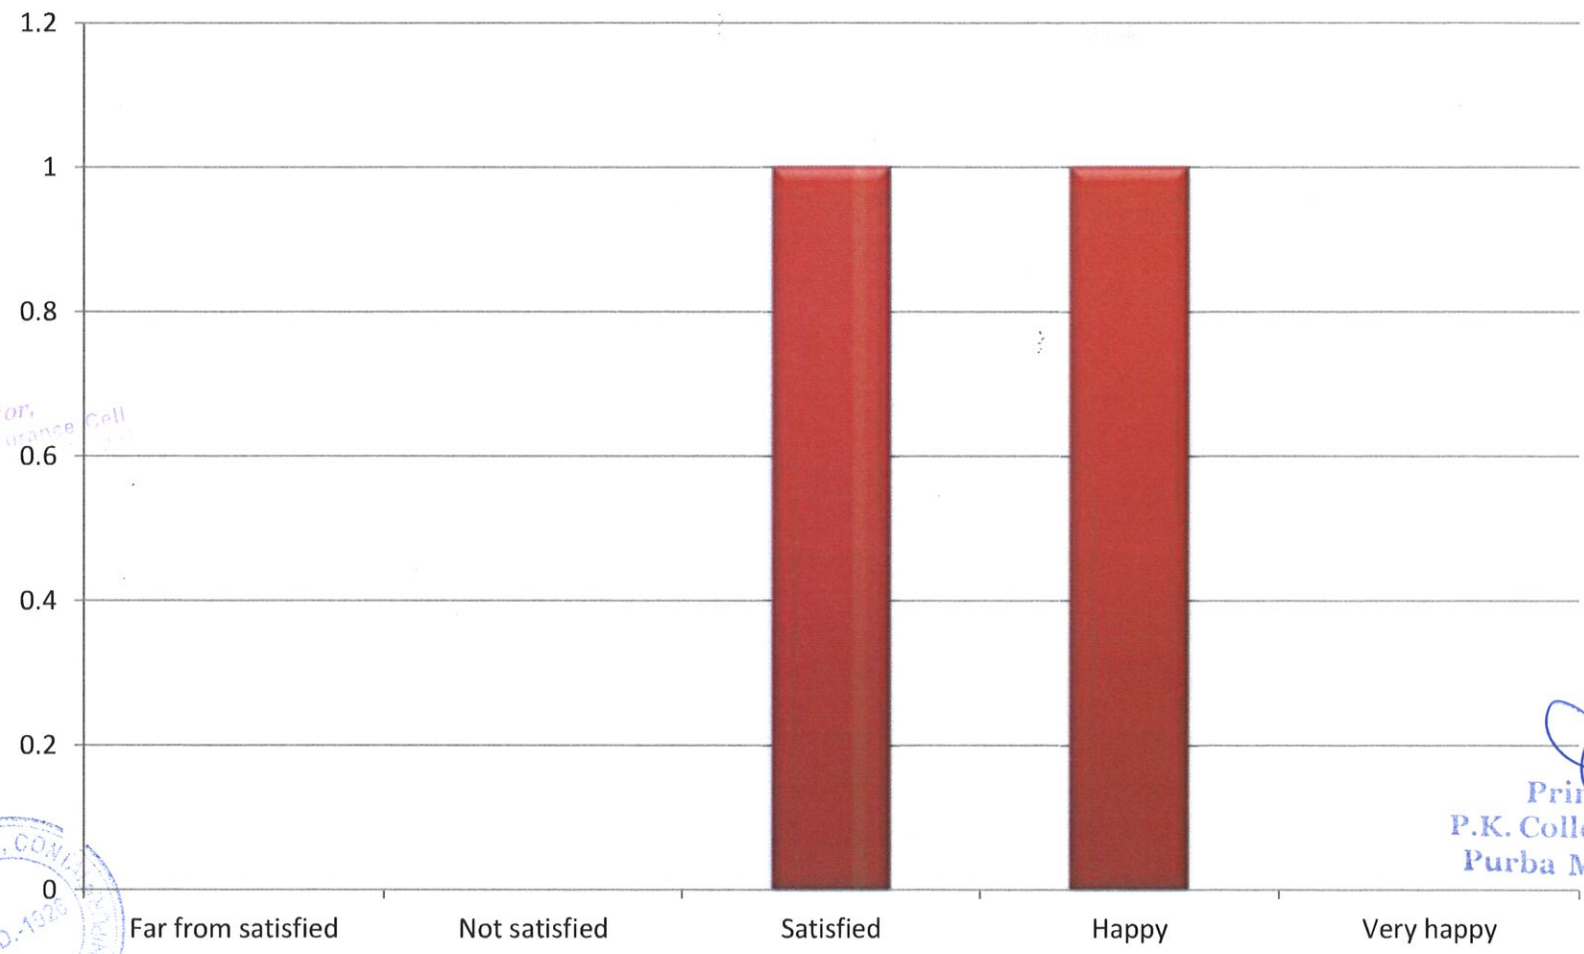

EMPLOYERS FEEDBACK

2018-19

General communication skills

AR

Co-ordinator,
Internal Quality Assurance Cell
Prabhat Kumar College,
Contai, Purba Medinipur

Principal,
P.K. College, Contai
Purba Medinipur,

EMPLOYERS FEEDBACK 2018-19