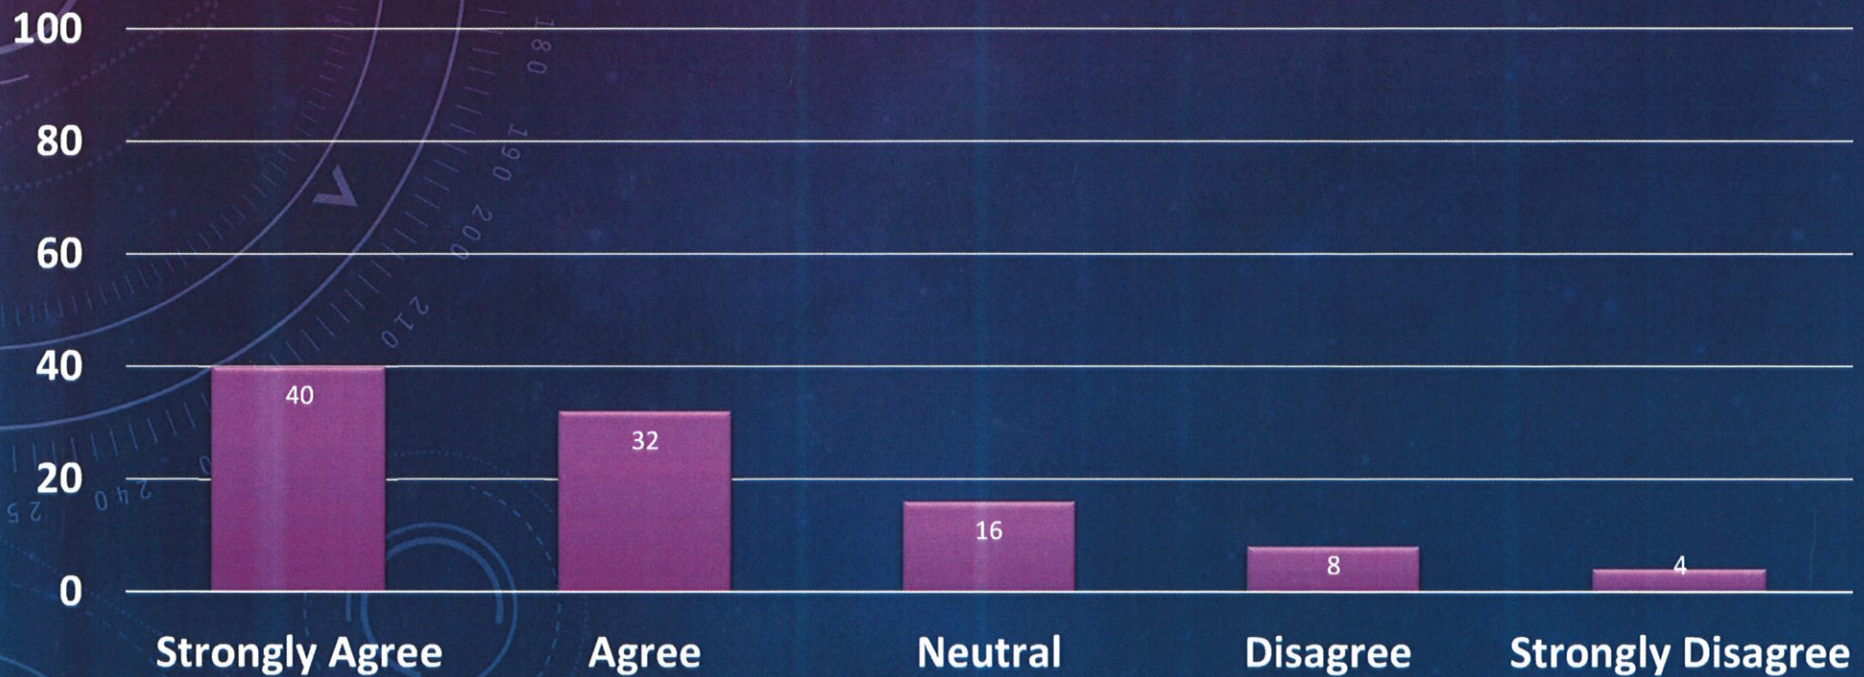

The college provides opportunities and support to the staff and their family members.

Co-ordinator
Internal Quality Assurance Cell,
Prabhat Kumar College, Contai,
Contai, Purba Medinipur, W.B.- 721401

Principal
P.K. College, Contai
Purba Medinipur,