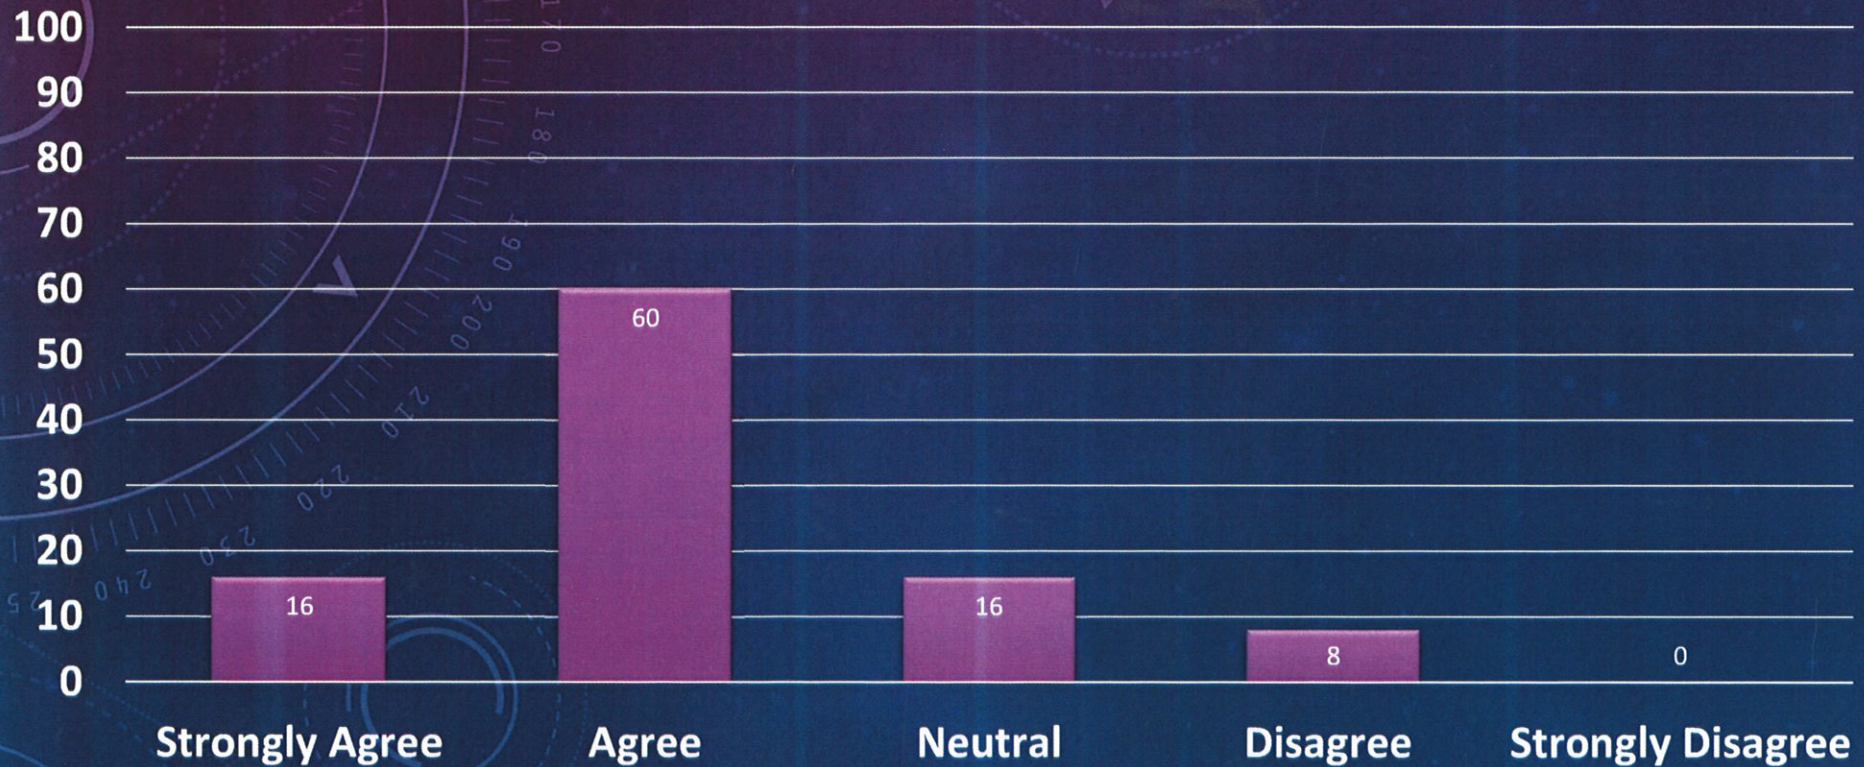

The employee grievances are settled fairly.

Co-ordinator,
Internal Quality Assurance Cell
Prabhat Kumar College, Contai
Contai, Purba Medinipur, W.B.- 721401

Principal,
P.K. College, Contai
Purba Medinipur,