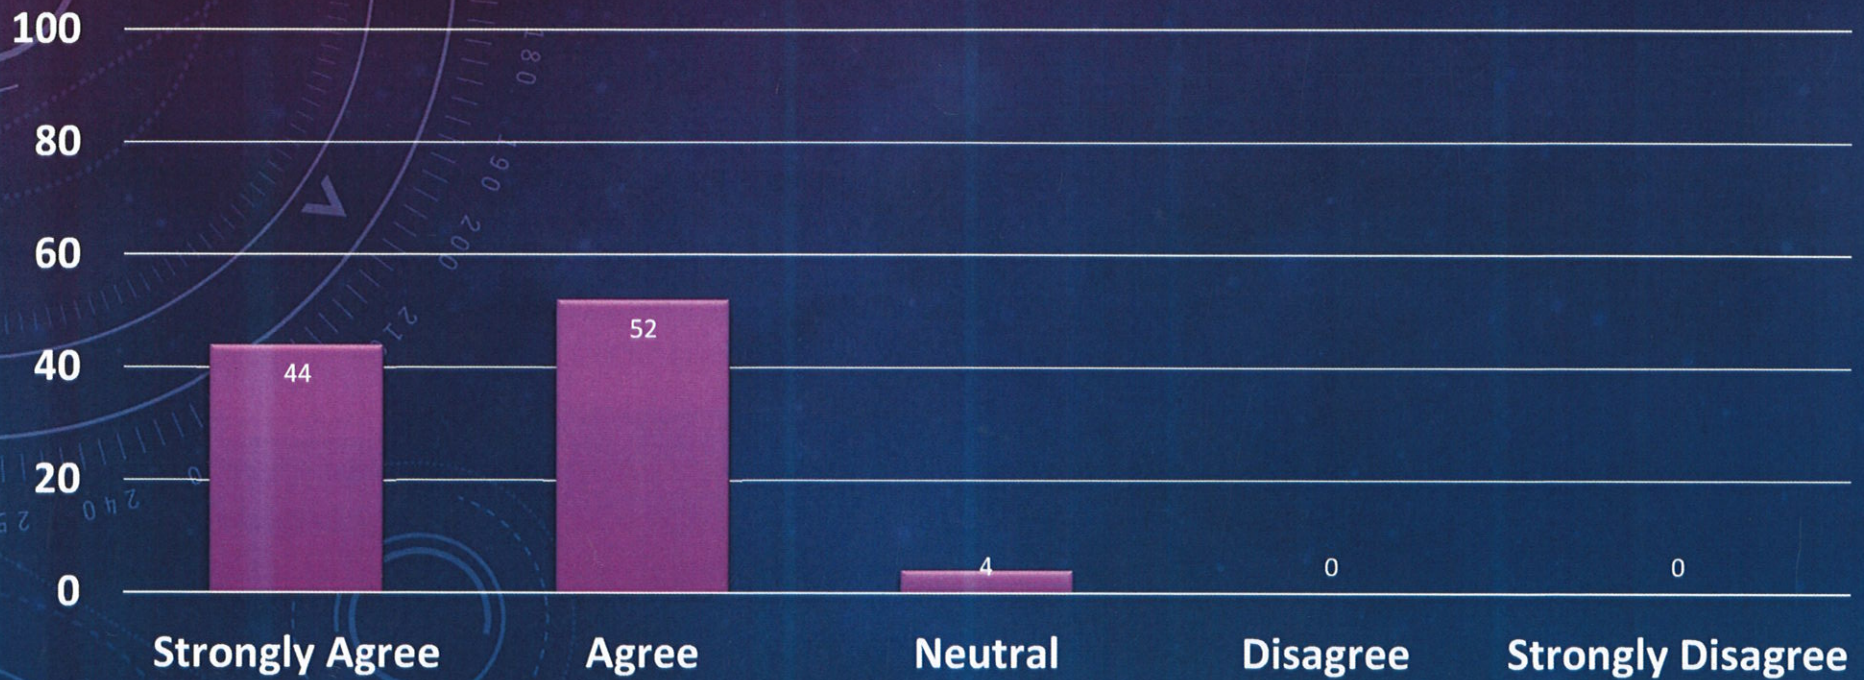

Internal Quality
Prabhat Kumar College
Contai, Purba Medinipur, W.B.

Principal,
P.K. College, Contai
Purba Medinipur,

The work distribution is fair.

The work load is reasonable.

Internal Quality Assurance
Prabhat Kumar College,
Contai, Purba Medinipur, W.B.