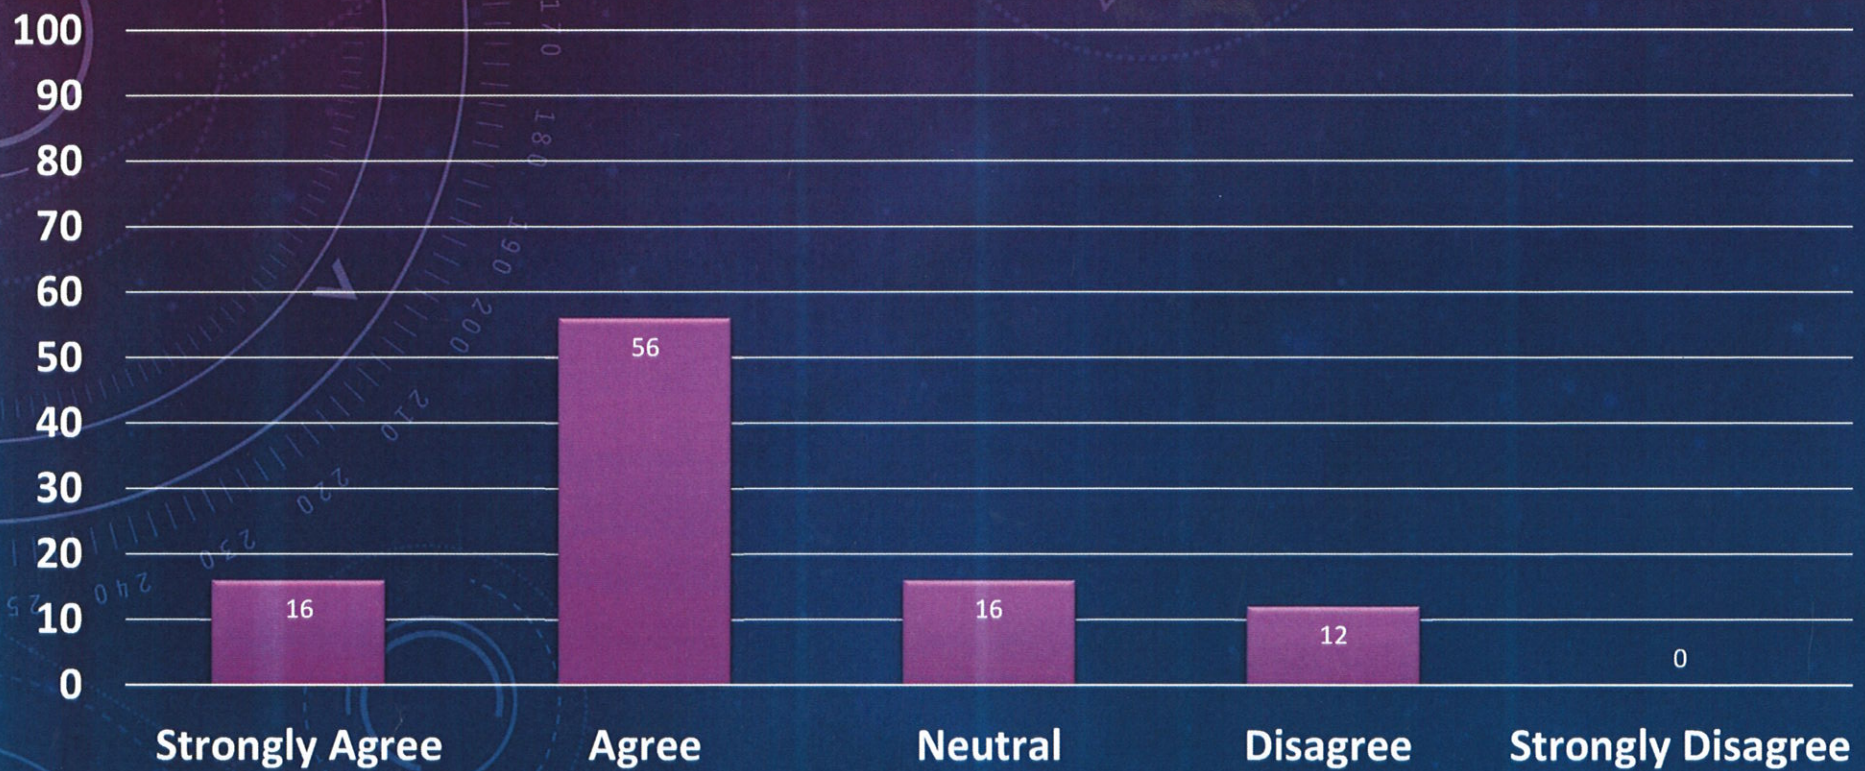

Internal Quality
Prabhat Kumar College
Contai, Purba Medinipur, W.B.

Principal,
P.K. College, Contai
Purba Medinipur,

The work distribution is fair.

The work load is reasonable.

Internal Quality Assurance
Prabhat Kumar College,
Contai, Purba Medinipur, W.B.