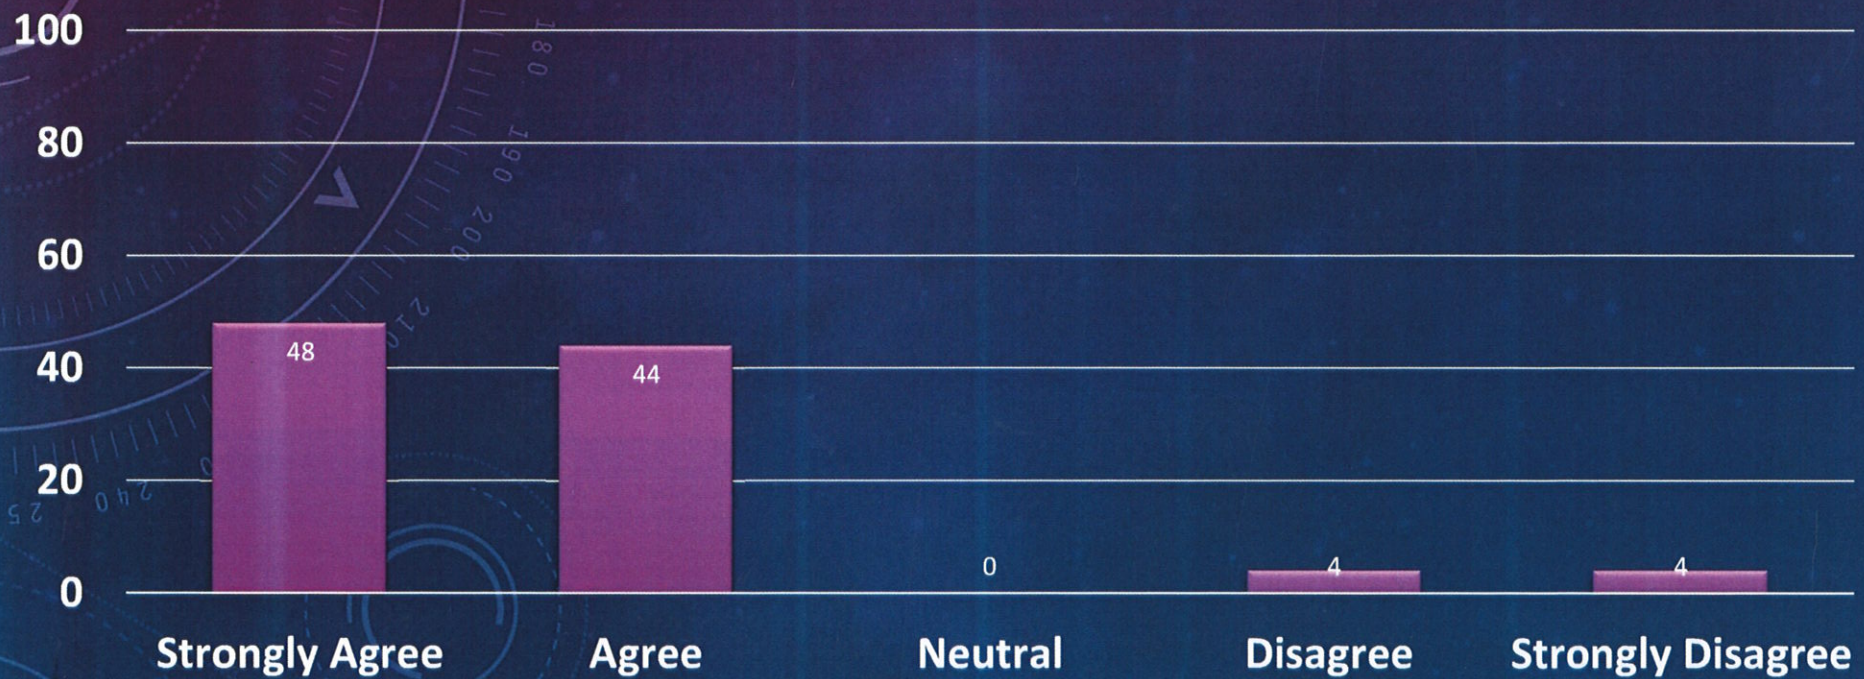

Principal,
P.K. College, Contai
Purba Medinipur,

The placement of the employees is as per the job requirements / rules of the ovt. Of West Bengal.

The training programmes organized by the college are helpful.

The promotion policies of the college are encouraging.

The infrastructure facilities are supporting the work environment.

The employees are having clear understanding of their roles and responsibilities.