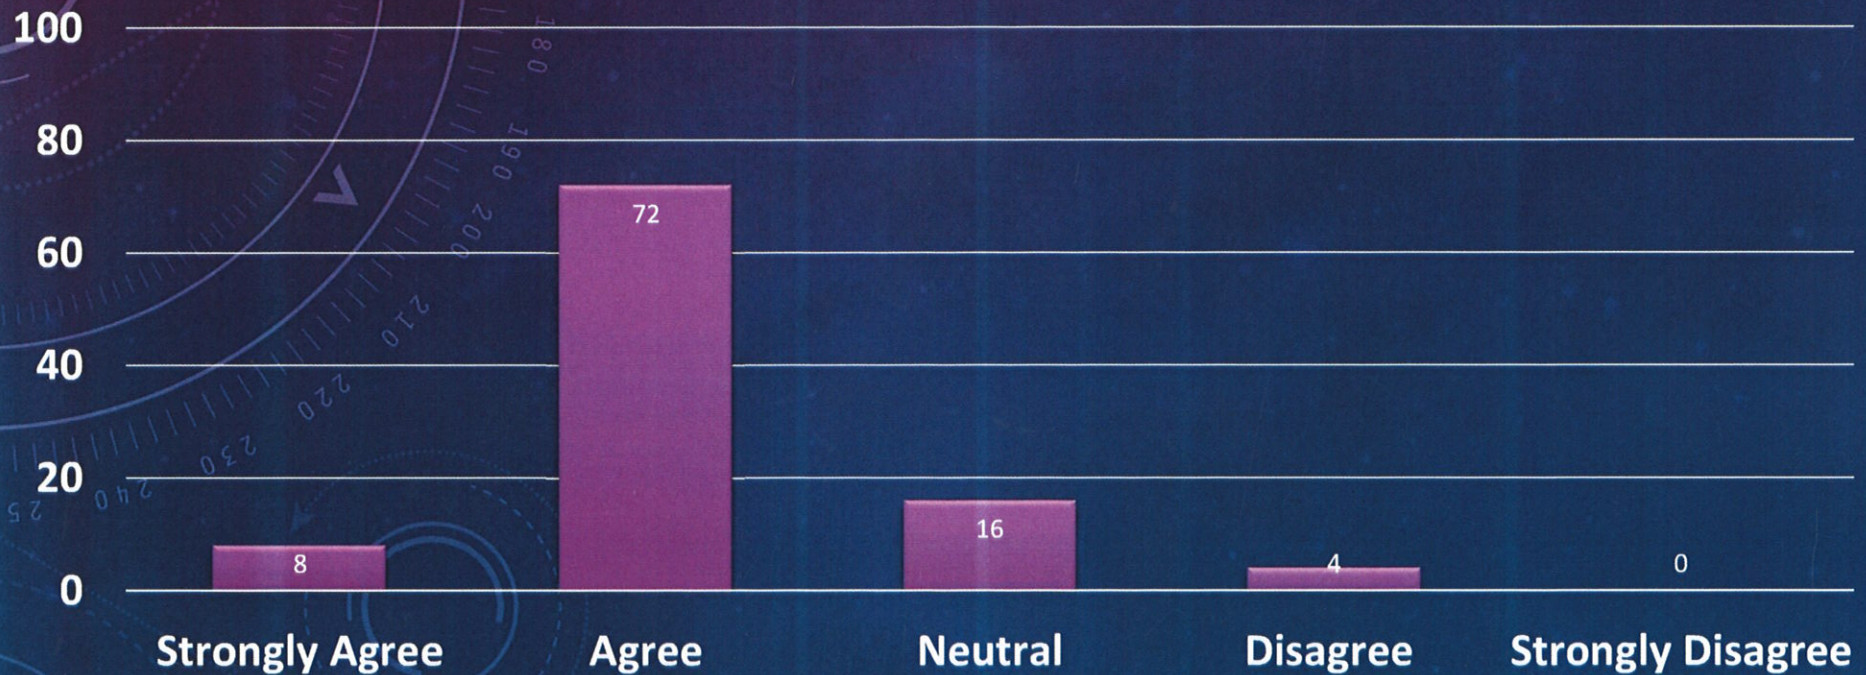

Principal,
P.K. College, Contai
Purba Medinipur,

The placement of the employees is as per the job requirements / rules of the ovt. Of West Bengal.

The training programmes organized by the college are helpful.

The promotion policies of the college are encouraging.

The infrastructure facilities are supporting the work environment.

The employees are having clear understanding of their roles and responsibilities.