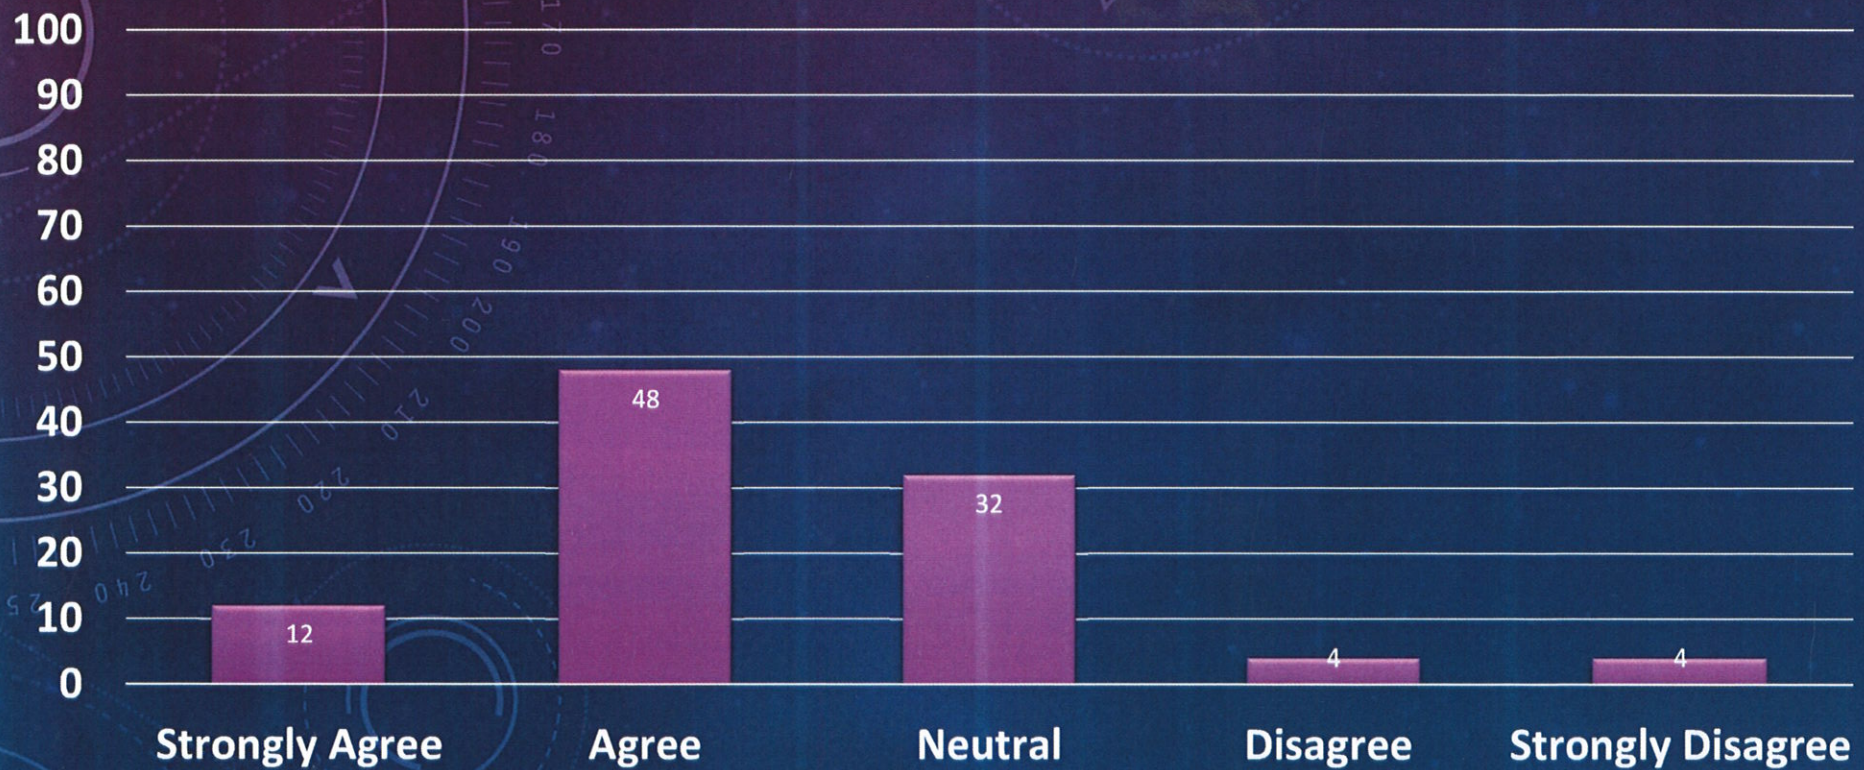

Internal Quality
Prabhat Kumar College
Contai, Purba Medinipur, W.B.

Principal,
P.K. College, Contai
Purba Medinipur,

The work distribution is fair.

The work load is reasonable.

Internal Quality Assurance
Prabhat Kumar College,
Contai, Purba Medinipur, W.B.