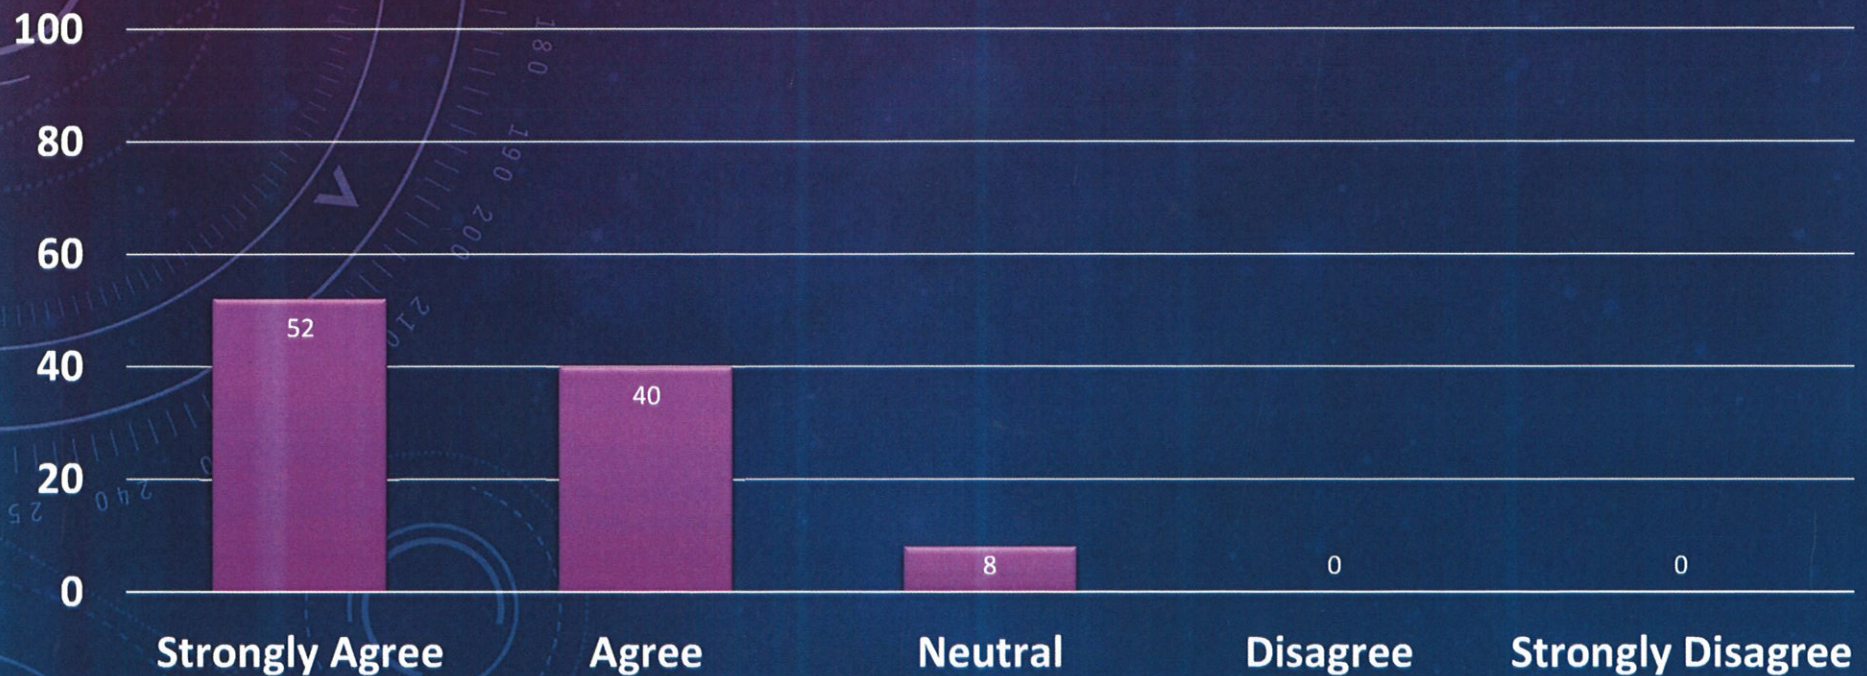

Principal,
P.K. College, Contai
Purba Medinipur,

The placement of the employees is as per the job requirements / rules of the ovt. Of West Bengal.

The training programmes organized by the college are helpful.

The promotion policies of the college are encouraging.

The infrastructure facilities are supporting the work environment.

The employees are having clear understanding of their roles and responsibilities.