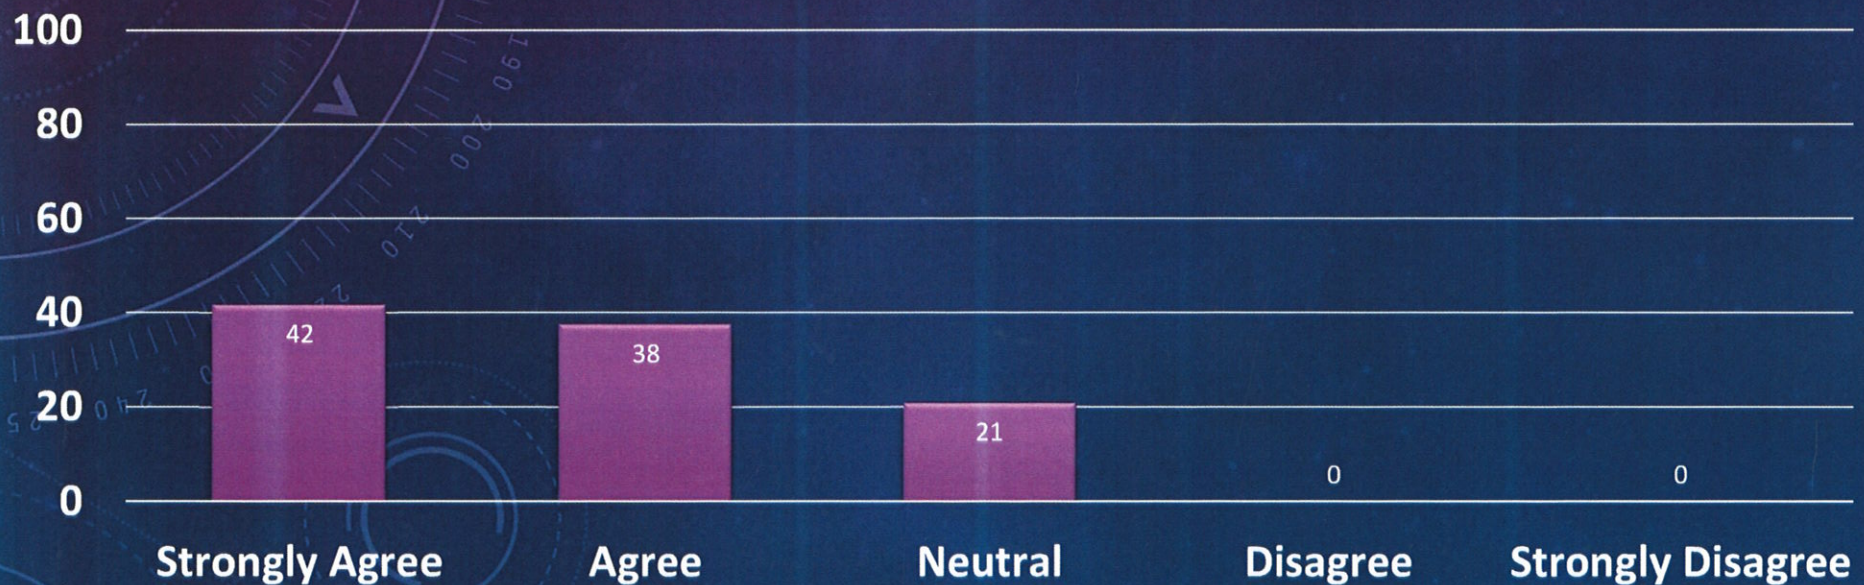

The placement of the employees is as per the job requirements / rules of the ovt. Of West Bengal.