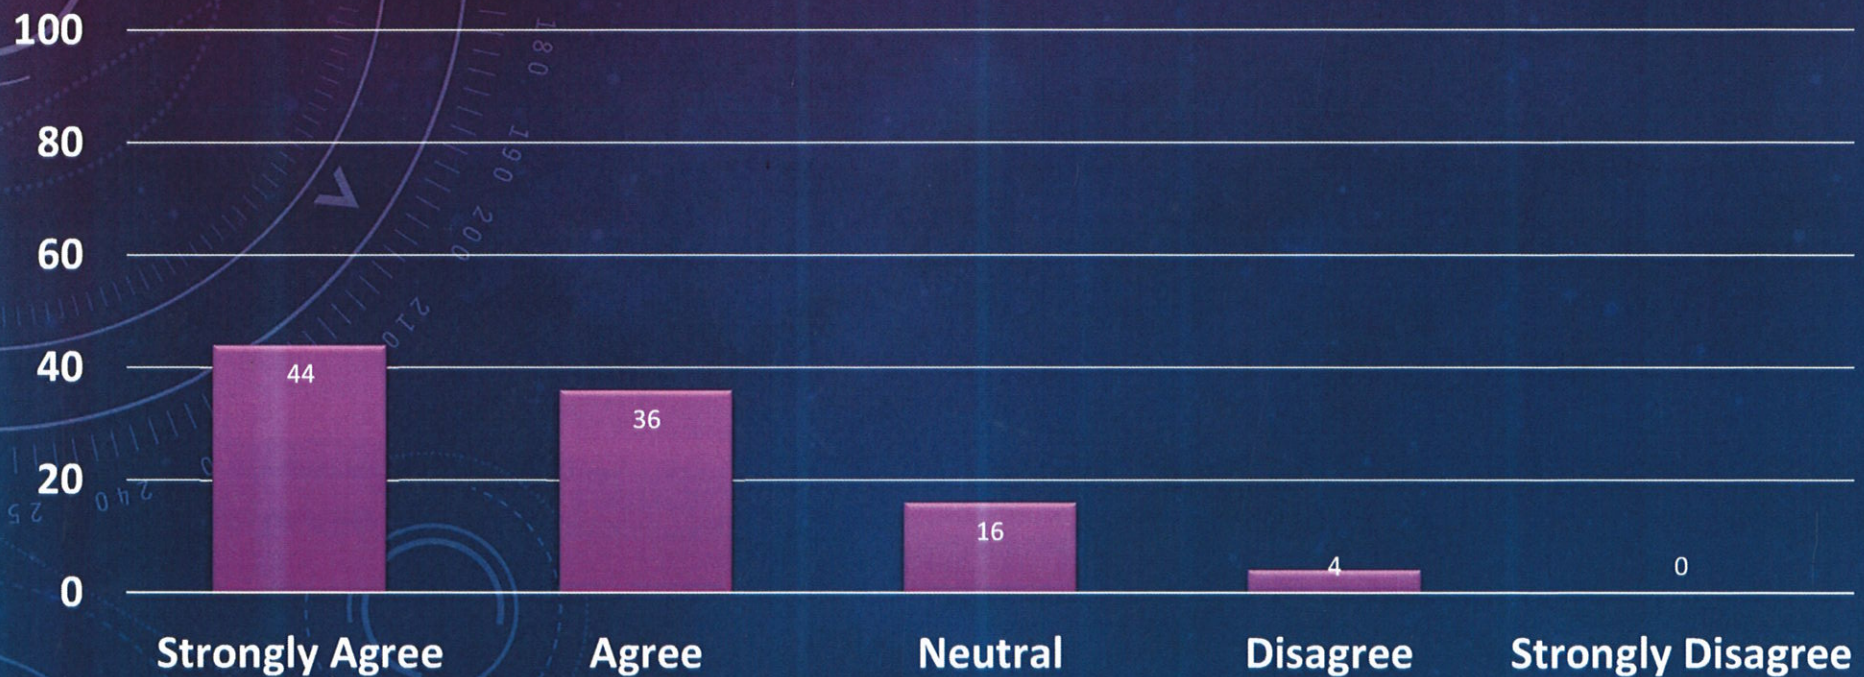

The training programmes organized by the college are helpful.