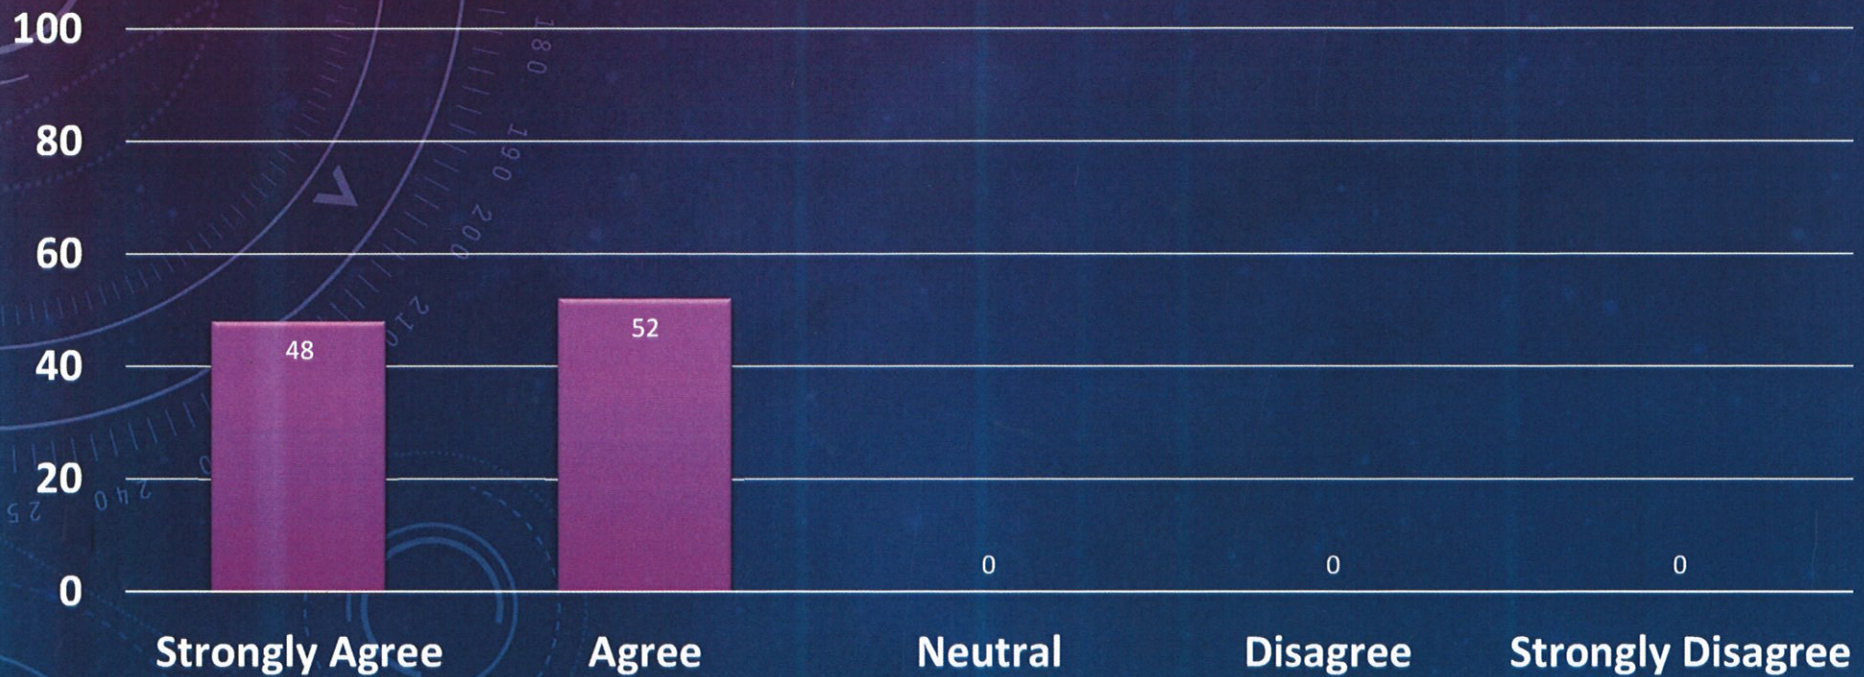

The superior-subordinate relationship are fine.

AR
A.I.

Internal Quality Cell
Prabhat Kumar College
Contai, Purba Medinipur, W.B.

Principal,
P.K. College, Contai
Purba Medinipur,

The administration respects women employees and treats them well.