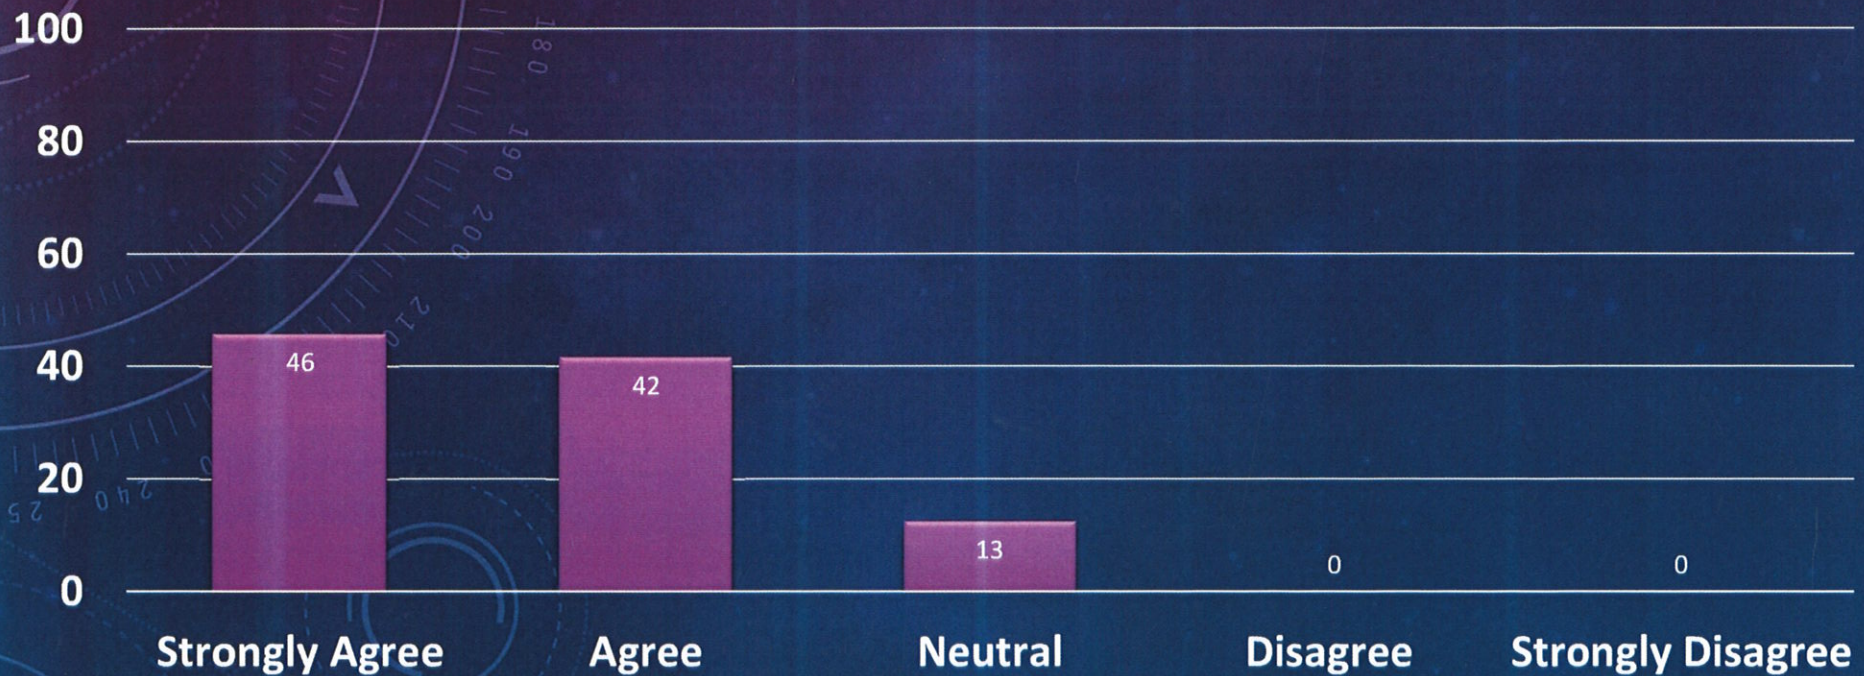

The employees have the opportunity to contribute to the process of development.

Co-ordinator,
Internal Quality Assurance Cell
Prabhat Kumar College, Contai
Contai, Purba Medinipur, W.B.- 721401

Wife
Principal,
P.K. College, Contai
Purba Medinipur.