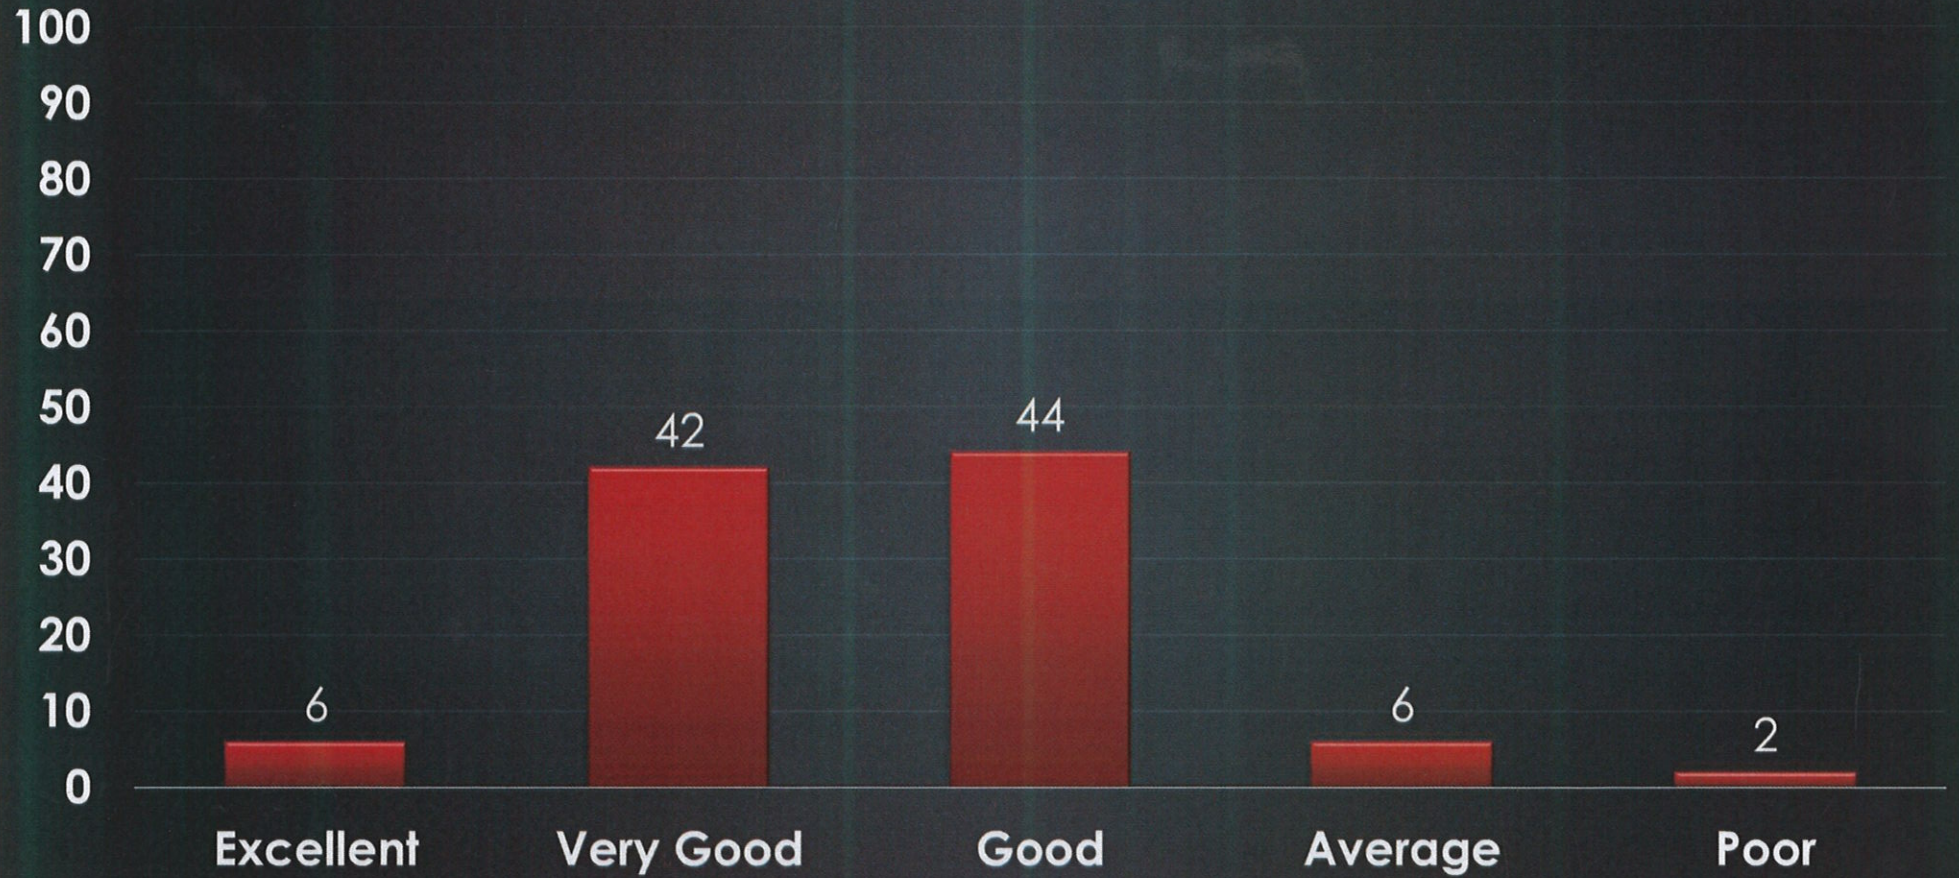

INFRASTRUCTURE AND LAB FACILITY

Co-ordinator,
Internal Quality Assurance Cell
Prabhat Kumar College, Contai
Contai, Purba Medinipur, W.B.- 721401

Principal,
P.K. College, Contai
Purba Medinipur,