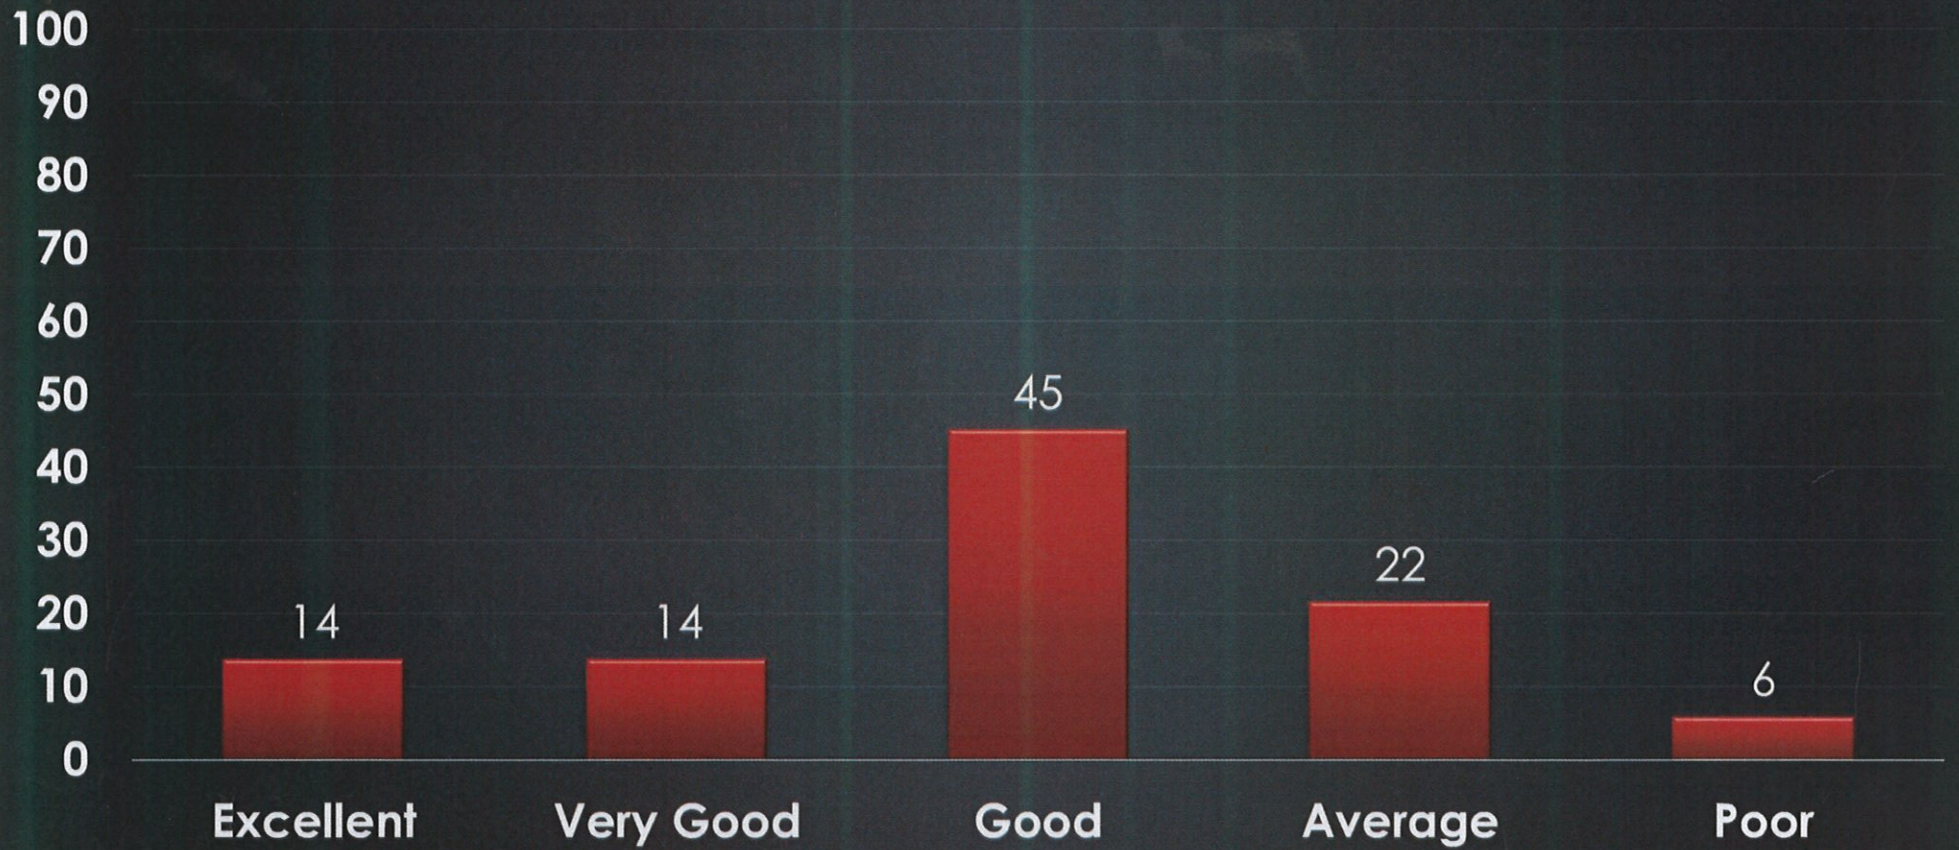

HOSTEL FACILITY

Co-ordinator
Internal Quality Assurance Cell
Prabhat Kumar College, Contai
Contai, Purba Medinipur, W.B. - 721401

Principal
Principal,
P.K. College, Contai
Purba Medinipur.