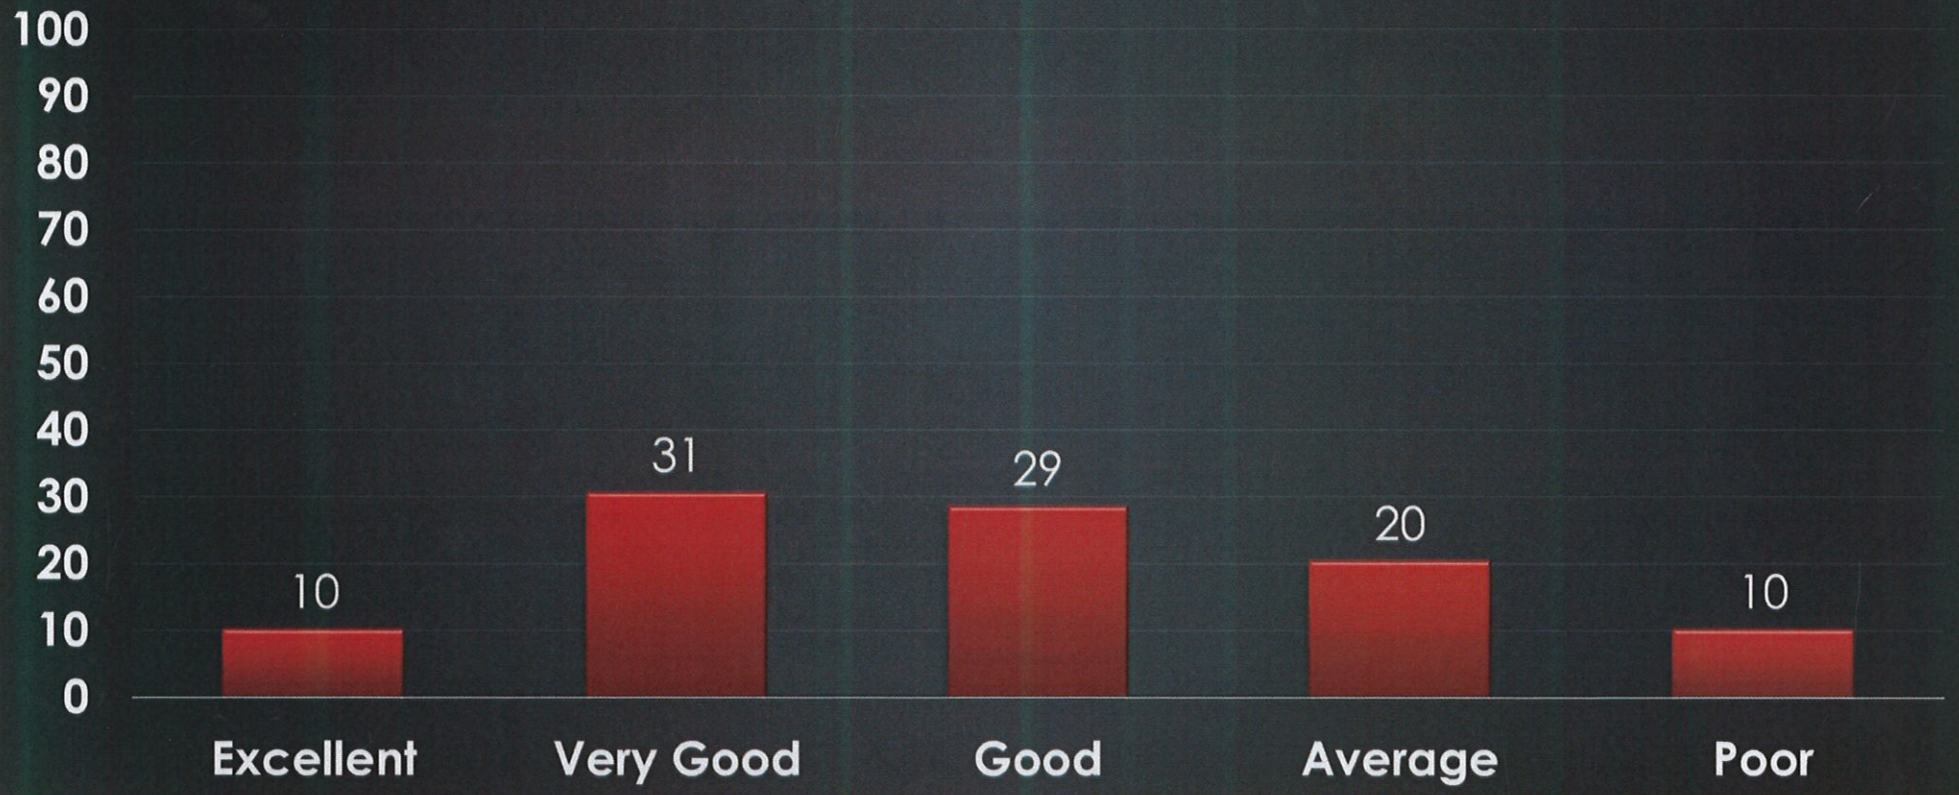

EXAMINATION PATTERN ADOPTED BY THE UNIVERSITY/COLLEGE

Internal Quality Assurance Cell
Prabhat Kumar College, Contai
Contai, Purba Medinipur, W.B.- 721401

Principal,
P.K. College, Contai
Purba Medinipur.