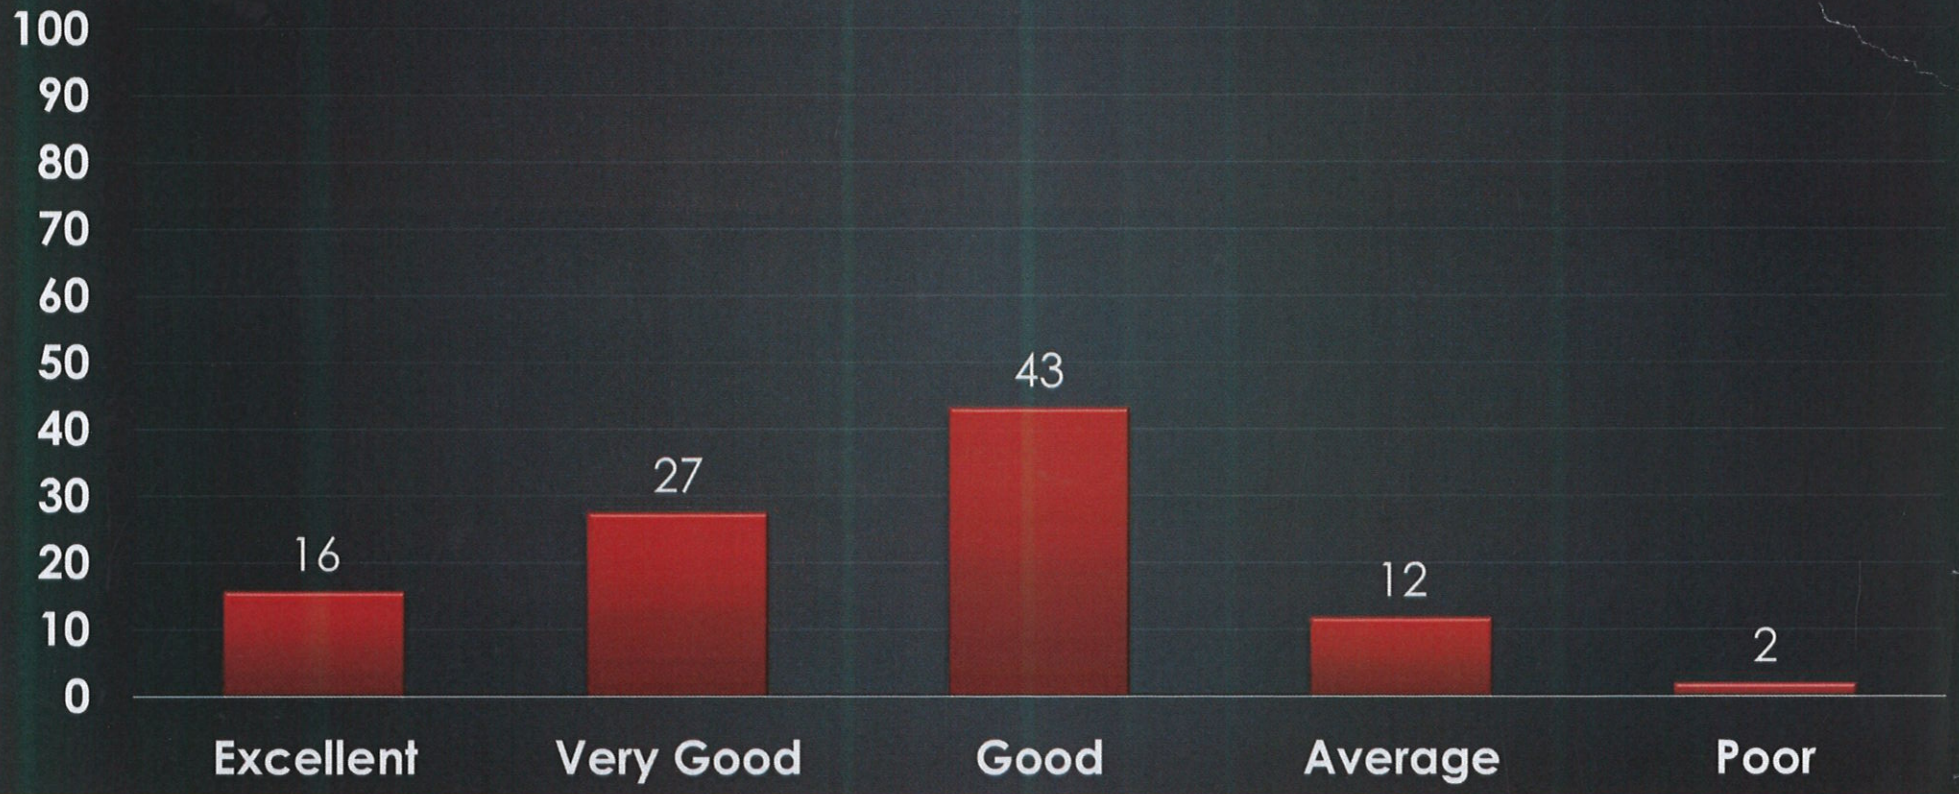

SCOPE OF ACCESS TO THE AUTHORITY IN CASE OF ANY QUERY

Co-ordinator,
Internal Quality Assurance Cell
Prabhat Kumar College, Contai
Contai, Purba Medinipur, W.B.- 721401

Principal,
P.K. College, Contai
Purba Medinipur.