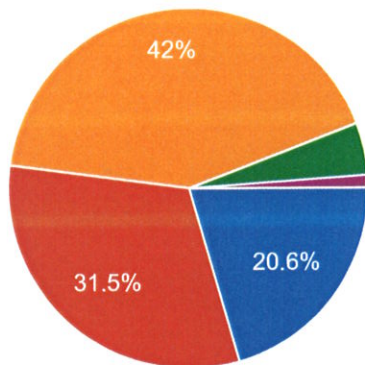

LIBRARY

1,132 responses