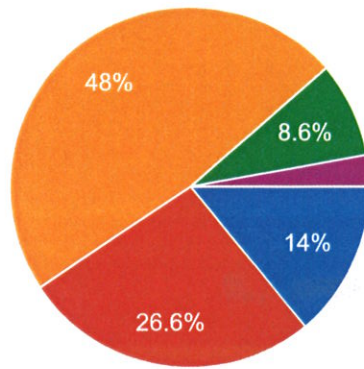

CANTEEN FACILITY

1,132 responses

- Excellent
- Very Good
- Good
- Average
- Poor

SPORTS AND CULTURAL ACTIVITIES

1,132 responses

- Excellent
- Very Good
- Good
- Average
- Poor

STUDENT'S COUNSELING AND GUIDANCE