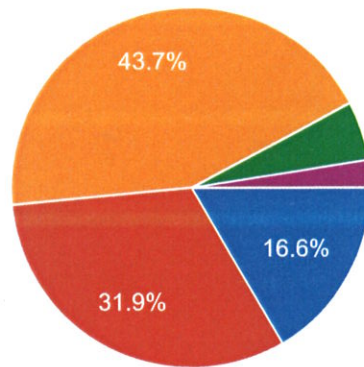

CANTEEN FACILITY

1,132 responses

- Excellent
- Very Good
- Good
- Average
- Poor

SPORTS AND CULTURAL ACTIVITIES

1,132 responses

- Excellent
- Very Good
- Good
- Average
- Poor

STUDENT'S COUNSELING AND GUIDANCE