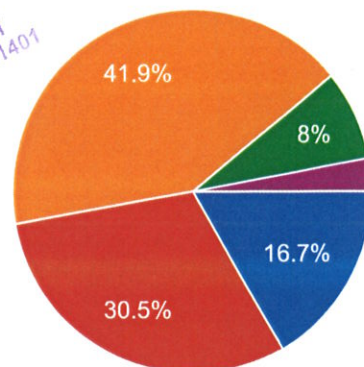

STUDENT'S COUNSELING AND GUIDANCE

1,132 responses

- Excellent
- Very Good
- Good
- Average
- Poor

AR
Co-ordinator,
Internal Quality Assurance Cell
Prabhat Kumar College, Contai
Contai, Purba Medinipur, W.B.- 721401

Abhe
Principal,
P.K. College, Contai
Purba Medinipur.