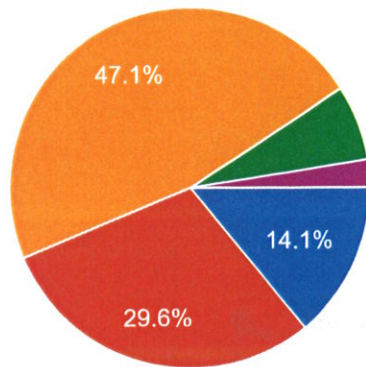

INFRASTRUCTURE AND LAB FACILITY

1,132 responses