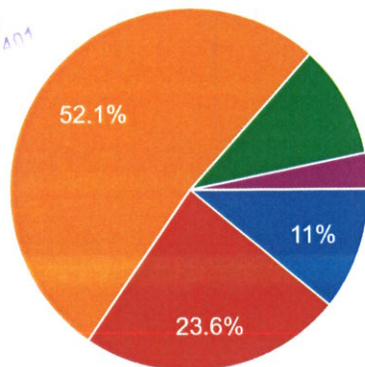

HOSTEL FACILITY

1,132 responses

- Excellent
- Very Good
- Good
- Average
- Poor

AR
Co-ordinator,
Internal Quality Assurance Cell
Prabhat Kumar College, Contai
Contai, Purba Medinipur, W.B. - 721404

abe
Principal,
P.K. College, Contai
Purba Medinipur.