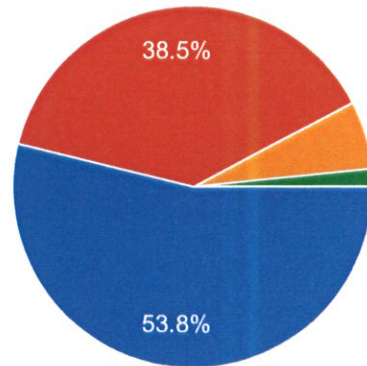

- Excellent (>75%)
- Good(60%-75%)
- Moderate(40%-60%)
- Poor(<40%)

AR
Co-ordinator,
Internal Quality Assurance Cell
Prabhat Kumar College, Contai
Contai, Purba Medinipur, W.B.- 721401