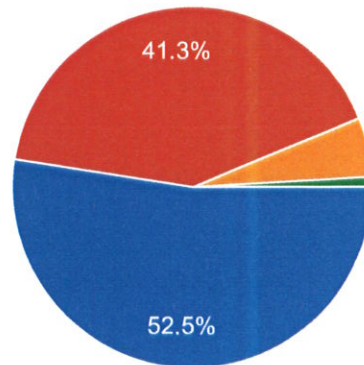

CYCLE STAND

871 responses

Principal,
P.K. College, Contai
Purba Medinipur.

HOSTEL – MEN/WOMEN

871 responses

- Excellent (>75%)
- Good(60%-75%)
- Moderate(40%-60%)
- Poor(<40%)

PLAYGROUND

871 responses