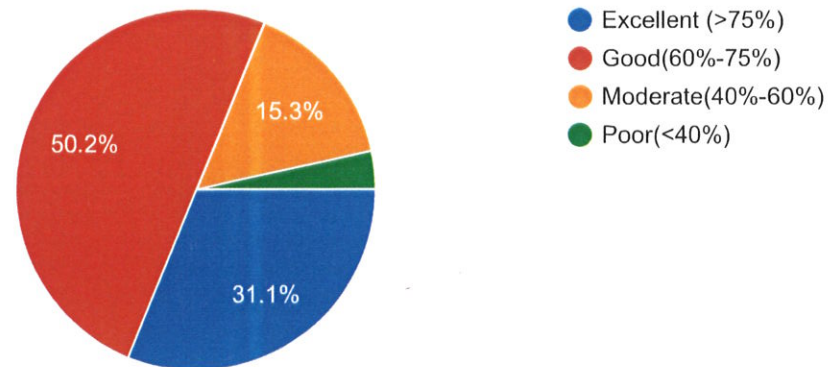

CYCLE STAND

871 responses

Principal,
P.K. College, Contai
Purba Medinipur.