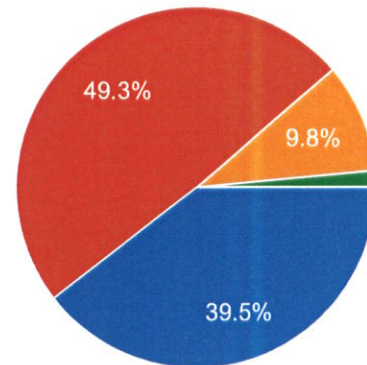

SCIENCE FORUM

871 responses

- Excellent (>75%)
- Good(60%-75%)
- Moderate(40%-60%)
- Poor(<40%)

AR
Co-ordinator,
Internal Quality Assurance Cell
Prabhat Kumar College, Contai
Contai, Purba Medinipur, W.B.- 721401