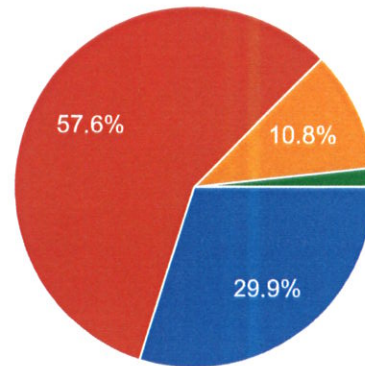

abe
Principal,
P.K. College, Contai
Purba Medinipur.

SUPPORT SERVICES

871 responses

- Excellent (>75%)
- Good(60%-75%)
- Moderate(40%-60%)
- Poor(<40%)

INCULCATION OF VALUE

871 responses

- Excellent (>75%)
- Good(60%-75%)
- Moderate(40%-60%)
- Poor(<40%)