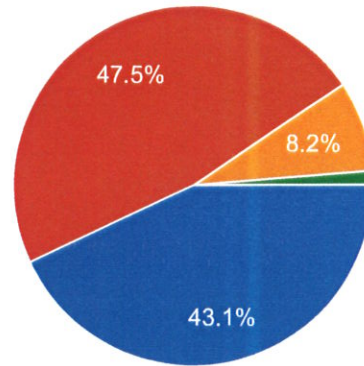

CLEANLINESS IN/OF CAMPUS

871 responses

- Excellent (>75%)
- Good(60%-75%)
- Moderate(40%-60%)
- Poor(<40%)

GARDEN/PARK/GREENERY

871 responses

- Excellent (>75%)
- Good(60%-75%)
- Moderate(40%-60%)
- Poor(<40%)