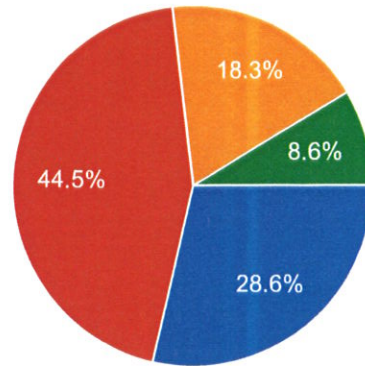

REMEDIAL COACHING

871 responses

- Excellent (>75%)
- Good(60%-75%)
- Moderate(40%-60%)
- Poor(<40%)

TUTORIAL CLASSES

871 responses

- Excellent (>75%)
- Good(60%-75%)
- Moderate(40%-60%)
- Poor(<40%)

AB
Co-ordinator,
Internal Quality Assurance Cell
Prabhat Kumar College, Contai
Contai, Purba Medinipur, W.B.- 721401