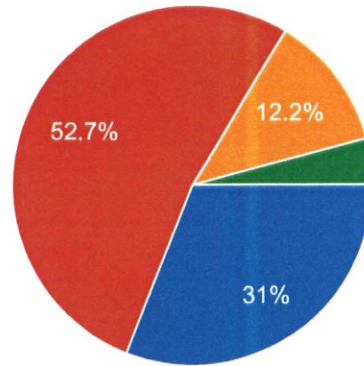

CASH SECTION

871 responses

- Excellent (>75%)
- Good(60%-75%)
- Moderate(40%-60%)
- Poor(<40%)