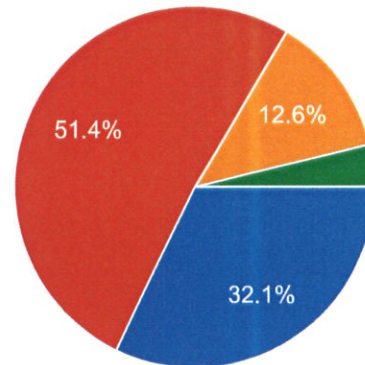

abe
Principal,
P.K. College, Contai
Purba Medinipur,

GENERAL OFFICE – COLLEGE AFFAIRS

871 responses

- Excellent (>75%)
- Good(60%-75%)
- Moderate(40%-60%)
- Poor(<40%)

GENERAL OFFICE – UNIVERSITY AFFAIRS

871 responses