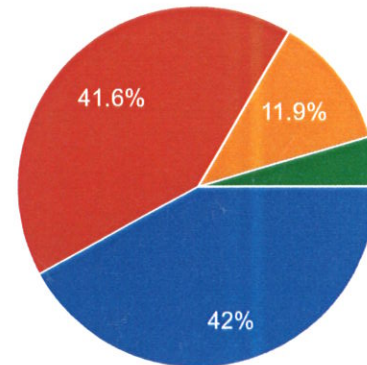

ANTI-RAGGING CELL

871 responses

- Excellent (>75%)
- Good(60%-75%)
- Moderate(40%-60%)
- Poor(<40%)

Co-ordinator,
Internal Quality Assurance Cell
Prabhat Kumar College, Contai
Contai, Purba Medinipur, W.B.- 721401