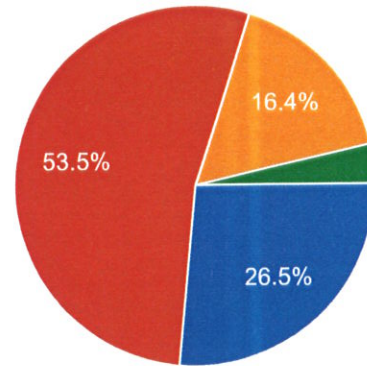

REPROGRAPHY

871 responses

- Excellent (>75%)
- Good(60%-75%)
- Moderate(40%-60%)
- Poor(<40%)