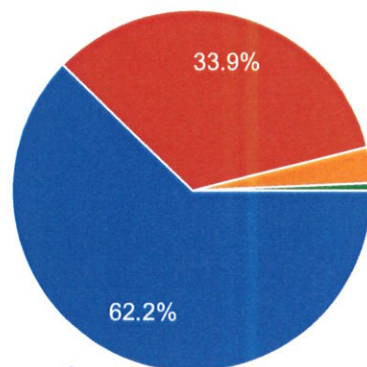

- Excellent (>75%)
- Good(60%-75%)
- Moderate(40%-60%)
- Poor(<40%)

PERCENTAGE OF CLASSES HELD

871 responses

- Excellent (>75%)
- Good(60%-75%)
- Moderate(40%-60%)
- Poor(<40%)

AB
Co-ordinator,
Internal Quality Assurance Cell
Prabhat Kumar College, Contai
Contai, Purba Medinipur, W.B.- 721401