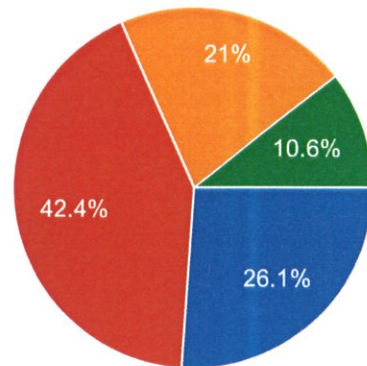

COMMON ROOM

871 responses

- Excellent (>75%)
- Good(60%-75%)
- Moderate(40%-60%)
- Poor(<40%)

Co-ordinator,
Internal Quality Assurance Cell
Prabhat Kumar College, Contai
Contai, Purba Medinipur, W.B.- 721401