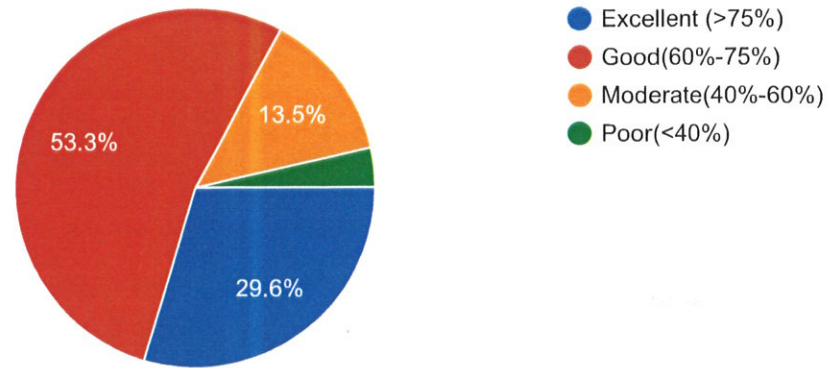

LAVATORY

871 responses

Co-ordinator,
Internal Quality Assurance Cell
Prabhat Kumar College, Contai
Contai, Purba Medinipur, W.B.- 721401