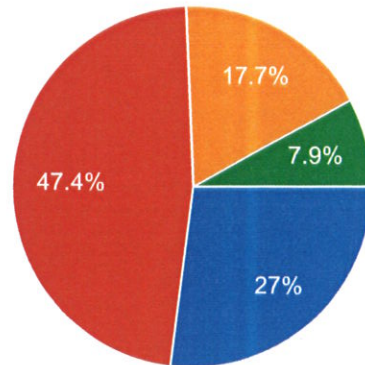

Ab
Principal,
P.K. College, Contai
Purba Medinipur.

SEMINAR / SPECIAL LECTURES

871 responses

- Excellent (>75%)
- Good(60%-75%)
- Moderate(40%-60%)
- Poor(<40%)

PROMOTION OF RESEARCH APTITUDE

871 responses