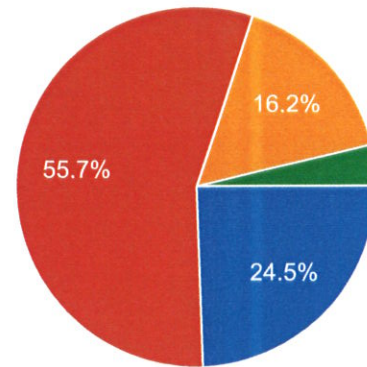

AR

Co-ordinator,
Internal Quality Assurance Cell
Prabhat Kumar College, Contai
Contai, Purba Medinipur, W.B.- 721401

abe

Principal,
P.K. College, Contai
Purba Medinipur.

VISHAKHA CELL

871 responses

- Excellent (>75%)
- Good(60%-75%)
- Moderate(40%-60%)
- Poor(<40%)