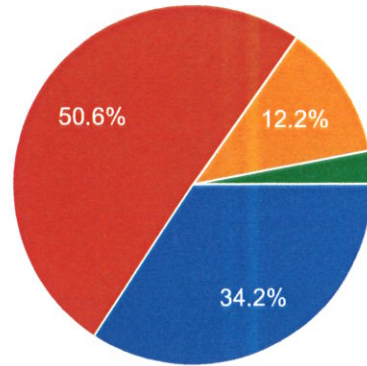

APPROACH OF THE STAFF

871 responses

- Excellent (>75%)
- Good(60%-75%)
- Moderate(40%-60%)
- Poor(<40%)

STUDENT SUPPORT FROM OFFICE

PRINCIPAL'S OFFICE

871 responses