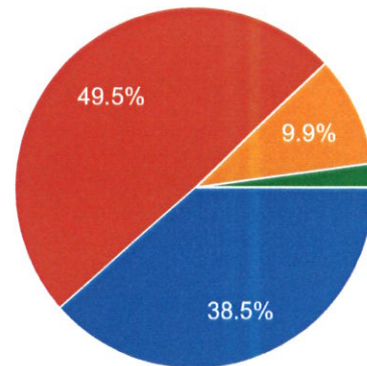

- Excellent (>75%)
- Good(60%-75%)
- Moderate(40%-60%)
- Poor(<40%)

AB
Co-ordinator,
Internal Quality Assurance Cell
Prabhat Kumar College, Contai
Contai, Purba Medinipur, W.B.- 721401