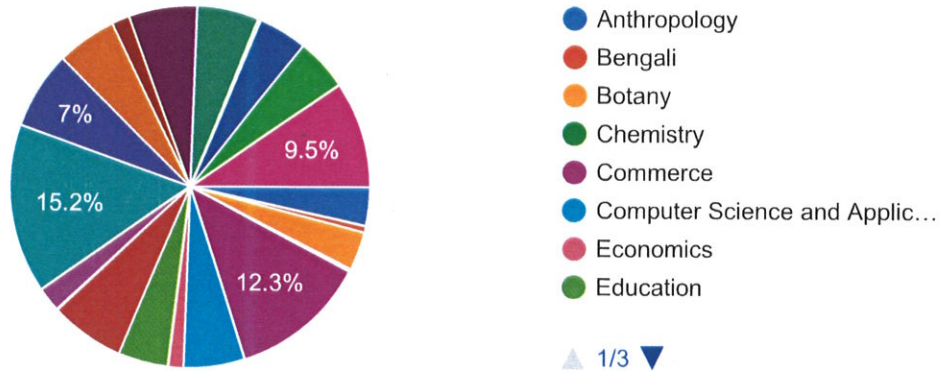

DEPARTMENT

871 responses