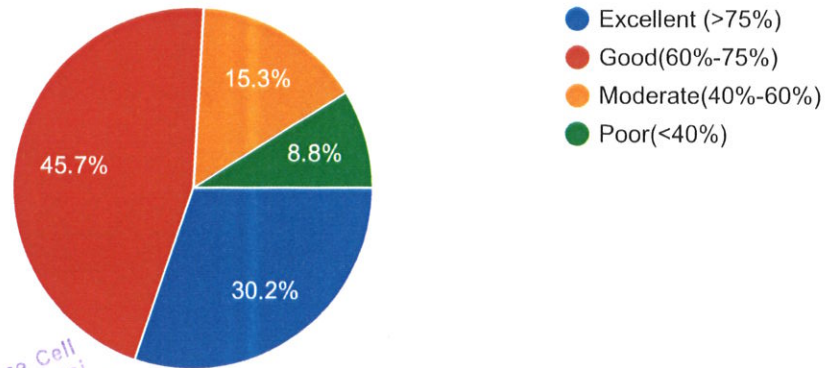

USE OF AUDIO-VISUAL AIDS

871 responses

AB
Co-ordinator,
Internal Quality Assurance Cell
Prabhat Kumar College, Contai
Contai, Purba Medinipur, W.B. - 721401

abe
Principal,
P.K. College, Contai
Purba Medinipur.