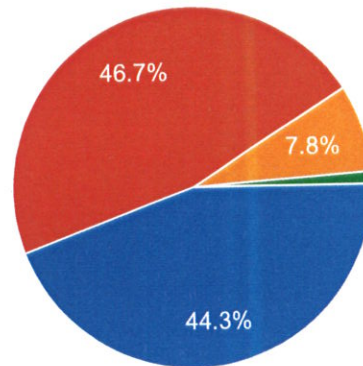

INDOOR GAMES & SPORTS

871 responses

- Excellent (>75%)
- Good(60%-75%)
- Moderate(40%-60%)
- Poor(<40%)

CULTURAL ACTIVITIES

871 responses

- Excellent (>75%)
- Good(60%-75%)
- Moderate(40%-60%)
- Poor(<40%)