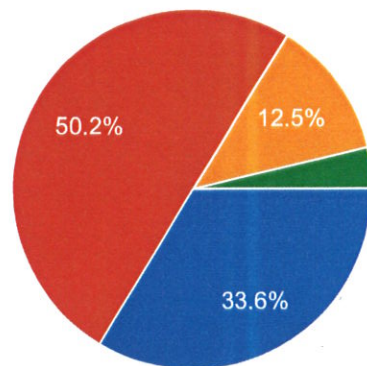

LABORATORY

871 responses

- Excellent (>75%)
- Good(60%-75%)
- Moderate(40%-60%)
- Poor(<40%)