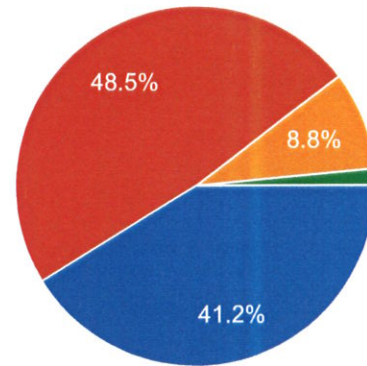

AWARENESS PROGRAMMES

871 responses

- Excellent (>75%)
- Good(60%-75%)
- Moderate(40%-60%)
- Poor(<40%)