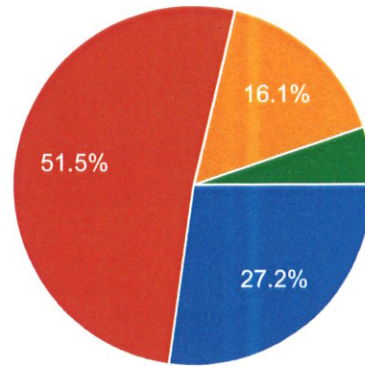

ECO-CLUB

871 responses

- Excellent (>75%)
- Good(60%-75%)
- Moderate(40%-60%)
- Poor(<40%)