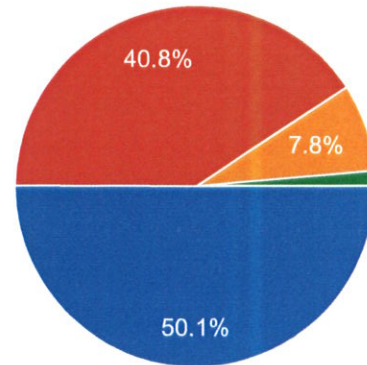

Principal,
P.K. College, Contai
Purba Medinipur.

CANTEEN

871 responses

- Excellent (>75%)
- Good(60%-75%)
- Moderate(40%-60%)
- Poor(<40%)

DRINKING WATER

871 responses

- Excellent (>75%)
- Good(60%-75%)
- Moderate(40%-60%)
- Poor(<40%)