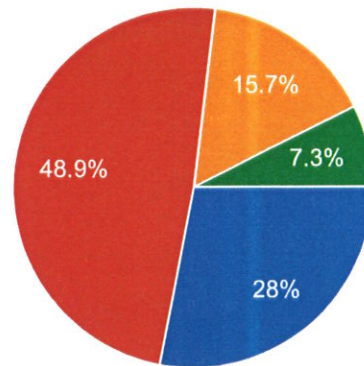

CAREER COUNSELLING CELL

871 responses