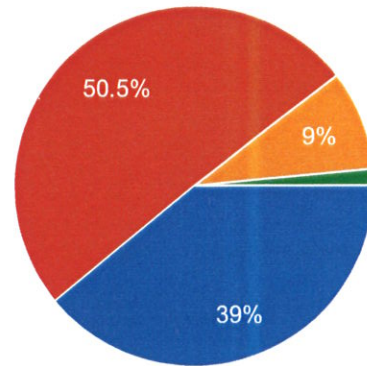

BEAUTY & CLEANLINESS OF THE CAMPUS

871 responses

- Excellent (>75%)
- Good(60%-75%)
- Moderate(40%-60%)
- Poor(<40%)