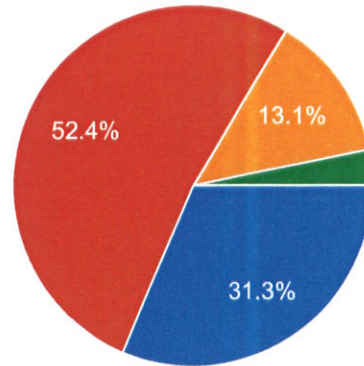

CASH SECTION

871 responses

- Excellent (>75%)
- Good(60%-75%)
- Moderate(40%-60%)
- Poor(<40%)

ACCOUNTS SECTION

871 responses

- Excellent (>75%)
- Good(60%-75%)
- Moderate(40%-60%)
- Poor(<40%)

AR
Co-ordinator,
Internal Quality Assurance Cell
Prabhat Kumar College, Contai
Contai, Purba Medinipur, W.B.- 721401