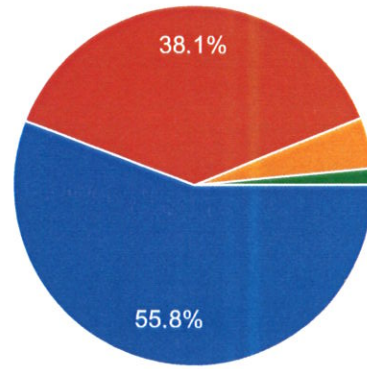

SEMINAR HALL

871 responses

- Excellent (>75%)
- Good(60%-75%)
- Moderate(40%-60%)
- Poor(<40%)