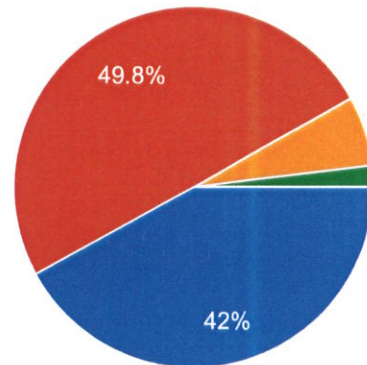

- Excellent (>75%)
- Good(60%-75%)
- Moderate(40%-60%)
- Poor(<40%)

SAFETY & SECURITY IN THE CAMPUS

871 responses

- Excellent (>75%)
- Good(60%-75%)
- Moderate(40%-60%)
- Poor(<40%)

REMARKS/SUGGESTIONS, IF ANY