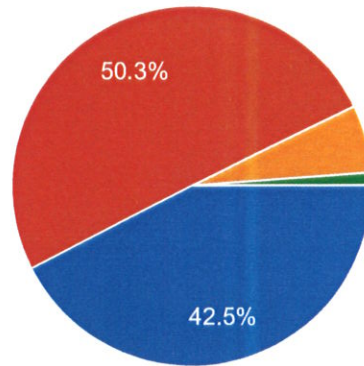

EXAMINATION SYSTEM

871 responses

- Excellent (>75%)
- Good(60%-75%)
- Moderate(40%-60%)
- Poor(<40%)