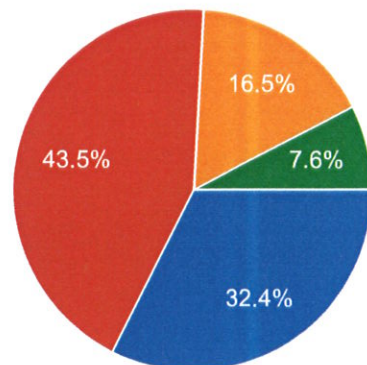

abe
Principal,
P. K. College, Contai,
Purba Medinipur.

LABORATORY

871 responses

- Excellent (>75%)
- Good(60%-75%)
- Moderate(40%-60%)
- Poor(<40%)

COMPUTER FACILITY

871 responses

- Excellent (>75%)
- Good(60%-75%)
- Moderate(40%-60%)
- Poor(<40%)