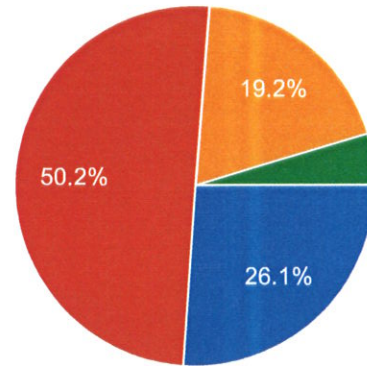

AB

abe
Principal,
P.K. College, Contai
Purba Medinipur.

MEDICARE CENTRE

871 responses

- Excellent (>75%)
- Good(60%-75%)
- Moderate(40%-60%)
- Poor(<40%)

CO-/ EXTRA-CURRICULAR & EXTENSION ACTIVITIES

OUTDOOR GAMES & SPORTS