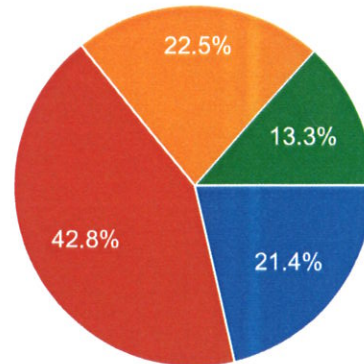

Principal,
P.K. College, Contai
Purba Medinipur,

CAREER COUNSELLING CELL

871 responses

- Excellent (>75%)
- Good(60%-75%)
- Moderate(40%-60%)
- Poor(<40%)

JOB-ORIENTED COACHING CELL

871 responses

- Excellent (>75%)
- Good(60%-75%)
- Moderate(40%-60%)
- Poor(<40%)