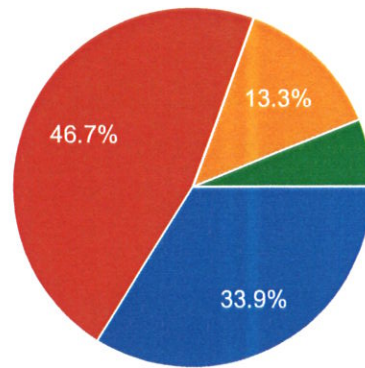

SCHOLARSHIP

871 responses

- Excellent (>75%)
- Good(60%-75%)
- Moderate(40%-60%)
- Poor(<40%)

CELL ACTIVITIES

GRIEVANCE REDRESSAL CELL

871 responses