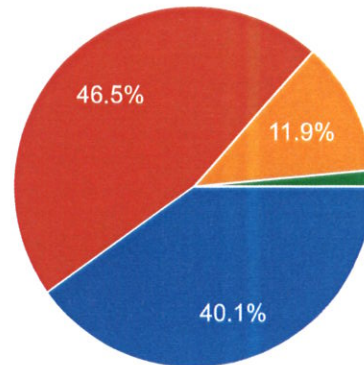

CLEANLINESS IN/OF CAMPUS

871 responses

- Excellent (>75%)
- Good(60%-75%)
- Moderate(40%-60%)
- Poor(<40%)

GARDEN/PARK/GREENERY

871 responses

- Excellent (>75%)
- Good(60%-75%)
- Moderate(40%-60%)
- Poor(<40%)