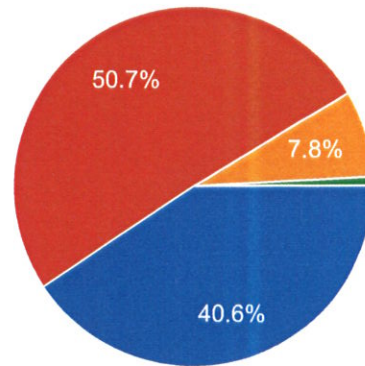

NSS

871 responses

- Excellent (>75%)
- Good(60%-75%)
- Moderate(40%-60%)
- Poor(<40%)