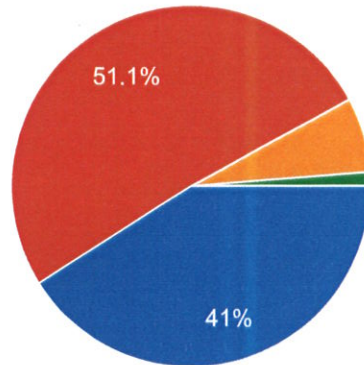

TEACHING LEARNING ATMOSPHERE

871 responses

- Excellent (>75%)
- Good(60%-75%)
- Moderate(40%-60%)
- Poor(<40%)

AB
Co-ordinator,
Internal Quality Assurance Cell
Prabhat Kumar College, Contai
Contai, Purba Medinipur, W.B.- 721401