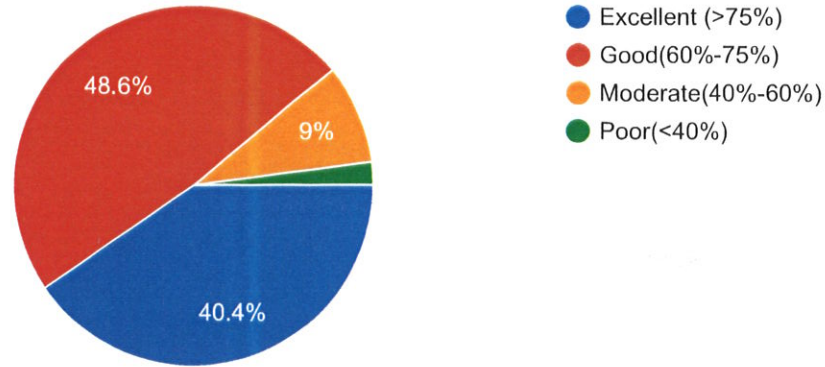

PERSONAL INTERACTION WITH TEACHERS BEYOND CLASS HOURS

871 responses