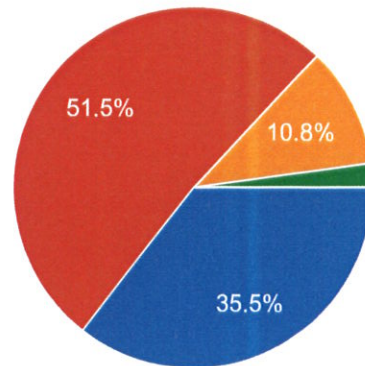

STUDENTS' COUNCIL

871 responses

- Excellent (>75%)
- Good(60%-75%)
- Moderate(40%-60%)
- Poor(<40%)

AB
Co-ordinator,
Internal Quality Assurance Cell
Prabhat Kumar College, Contai
Contai, Purba Medinipur, W.B.- 721401