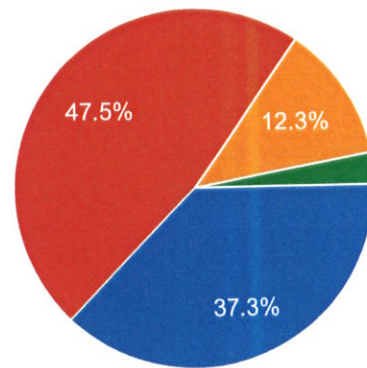

INDOOR GAMES & SPORTS

871 responses

- Excellent (>75%)
- Good(60%-75%)
- Moderate(40%-60%)
- Poor(<40%)

CULTURAL ACTIVITIES

871 responses

- Excellent (>75%)
- Good(60%-75%)
- Moderate(40%-60%)
- Poor(<40%)