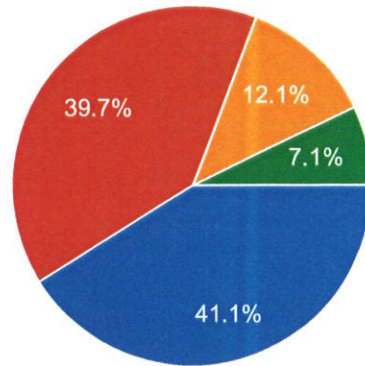

SEMINAR / SPECIAL LECTURES

871 responses

- Excellent (>75%)
- Good(60%-75%)
- Moderate(40%-60%)
- Poor(<40%)