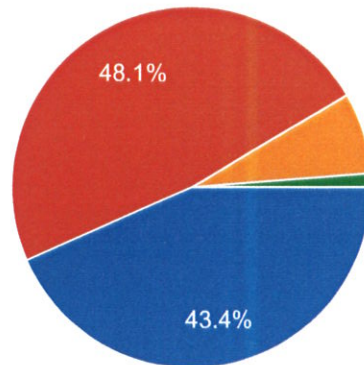

EXAMINATION SYSTEM

871 responses

- Excellent (>75%)
- Good(60%-75%)
- Moderate(40%-60%)
- Poor(<40%)

DISCIPLINE

871 responses

- Excellent (>75%)
- Good(60%-75%)
- Moderate(40%-60%)
- Poor(<40%)

AR
Co-ordinator,
Internal Quality Assurance Cell
Prabhat Kumar College, Contai
Contai, Purba Medinipur, W.B.- 721401