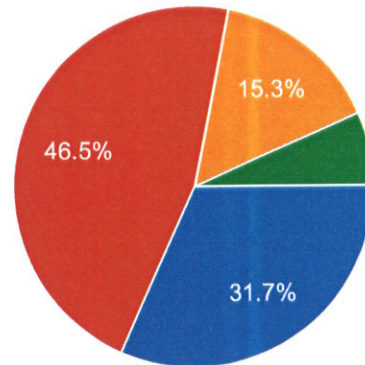

Principal,
P.K. College, Contai
Purba Medinipur.

REPROGRAPHY

871 responses

- Excellent (>75%)
- Good(60%-75%)
- Moderate(40%-60%)
- Poor(<40%)

ONLINE SERVICES

871 responses

- Excellent (>75%)
- Good(60%-75%)
- Moderate(40%-60%)
- Poor(<40%)