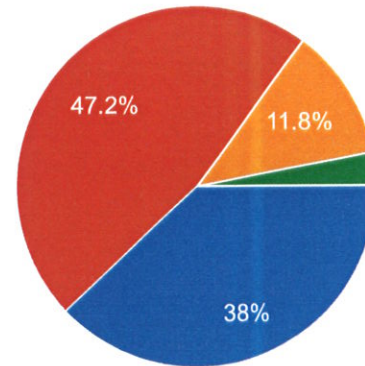

INFRASTRUCTURAL FACILITIES

CLASSROOM

871 responses

- Excellent (>75%)
- Good (60%-75%)
- Moderate (40%-60%)
- Poor (<40%)

AR
Co-ordinator,
Internal Quality Assurance Cell
Prabhat Kumar College, Contai
Contai, Purba Medinipur, W.B.- 721401