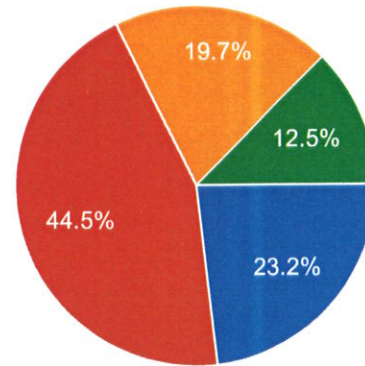

PLACEMENT CELL

871 responses

- Excellent (>75%)
- Good (60%-75%)
- Moderate (40%-60%)
- Poor (<40%)

INFRASTRUCTURAL FACILITIES

CLASSROOM

871 responses