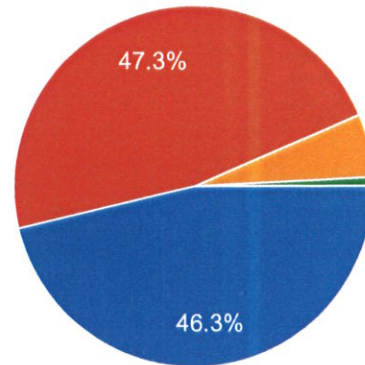

abe
Principal,
P.K. College, Contai
Purba Medinipur.

ECO-CLUB

871 responses

- Excellent (>75%)
- Good(60%-75%)
- Moderate(40%-60%)
- Poor(<40%)

NCC

871 responses

- Excellent (>75%)
- Good(60%-75%)
- Moderate(40%-60%)
- Poor(<40%)