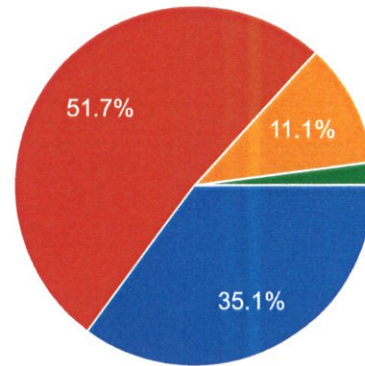

SUPPORT SERVICES

871 responses