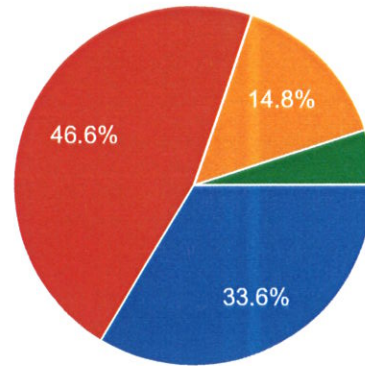

GENERAL OFFICE – COLLEGE AFFAIRS

871 responses

- Excellent (>75%)
- Good(60%-75%)
- Moderate(40%-60%)
- Poor(<40%)