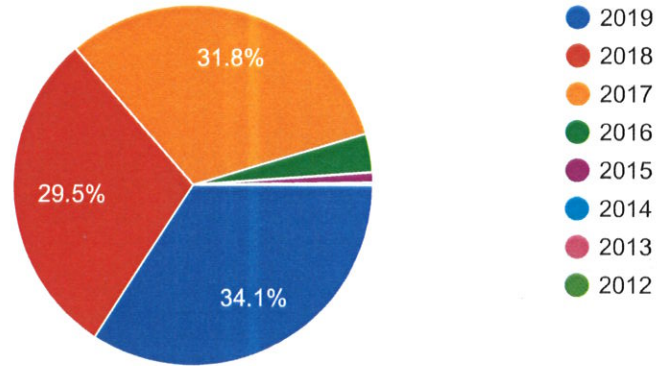

Year of Admission

871 responses