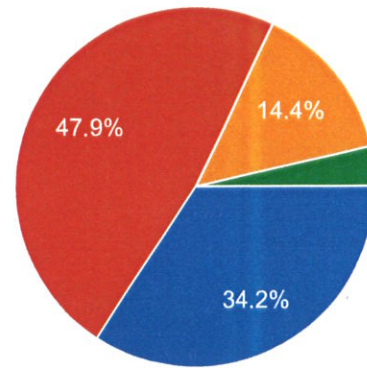

Principal,
P.K. College, Contai
Purba Medinipur.

CANTEEN

871 responses

- Excellent (>75%)
- Good(60%-75%)
- Moderate(40%-60%)
- Poor(<40%)

DRINKING WATER

871 responses

- Excellent (>75%)
- Good(60%-75%)
- Moderate(40%-60%)
- Poor(<40%)