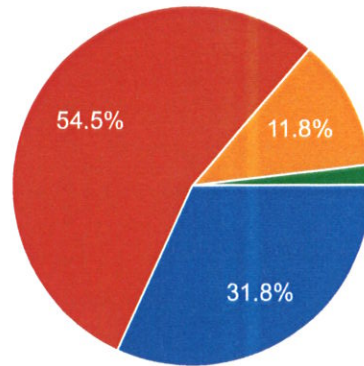

CYCLE STAND

871 responses

Principal,
P.K. College, Contai
Purba Medinipur.

HOSTEL – MEN/WOMEN

871 responses

- Excellent (>75%)
- Good(60%-75%)
- Moderate(40%-60%)
- Poor(<40%)

PLAYGROUND

871 responses