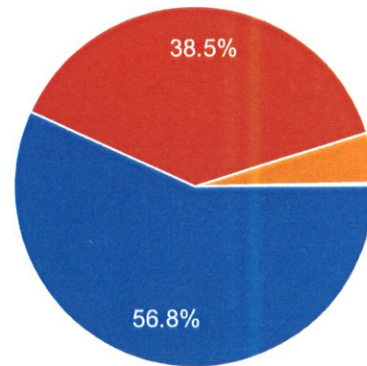

PERFORMANCE OF TEACHERS

871 responses

- Excellent (>75%)
- Good(60%-75%)
- Moderate(40%-60%)
- Poor(<40%)