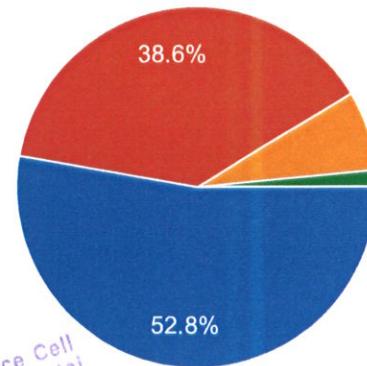

abe
Principal,
P.K. College, Contai
Purba Medinipur.

PERFORMANCE OF TEACHERS

871 responses

- Excellent (>75%)
- Good(60%-75%)
- Moderate(40%-60%)
- Poor(<40%)

COVERAGE OF SYLLABUS

871 responses

- Excellent (>75%)
- Good(60%-75%)
- Moderate(40%-60%)
- Poor(<40%)