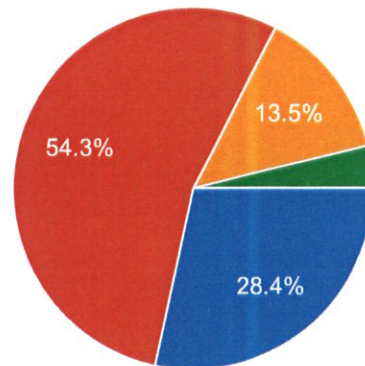

Principal,
P.K. College, Contai
Purba Medinipur.

SCHOLARSHIP

871 responses

- Excellent (>75%)
- Good(60%-75%)
- Moderate(40%-60%)
- Poor(<40%)

CELL ACTIVITIES

GRIEVANCE REDRESSAL CELL

871 responses

- Excellent (>75%)
- Good(60%-75%)
- Moderate(40%-60%)
- Poor(<40%)