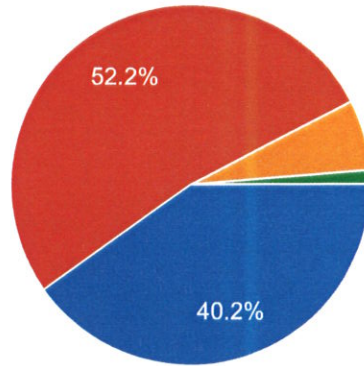

Wbe
Principal,
P.K. College, Contai
Purba Medinipur.

YOUR OVER-ALL IMPRESSION OF THE COLLEGE

ADMISSION PROCESS

871 responses

- Excellent (>75%)
- Good(60%-75%)
- Moderate(40%-60%)
- Poor(<40%)

TEACHING LEARNING ATMOSPHERE