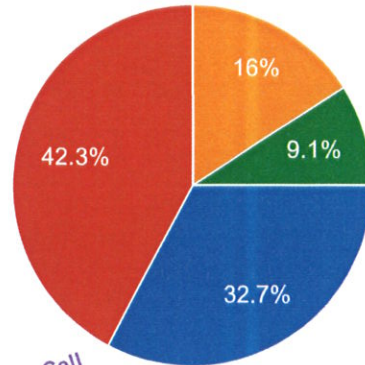

REMEDIAL COACHING

871 responses

- Excellent (>75%)
- Good(60%-75%)
- Moderate(40%-60%)
- Poor(<40%)

TUTORIAL CLASSES

871 responses

- Excellent (>75%)
- Good(60%-75%)
- Moderate(40%-60%)
- Poor(<40%)

AB
Co-ordinator,
Internal Quality Assurance Cell
Prabhat Kumar College, Contai
Contai, Purba Medinipur, W.B.- 721401