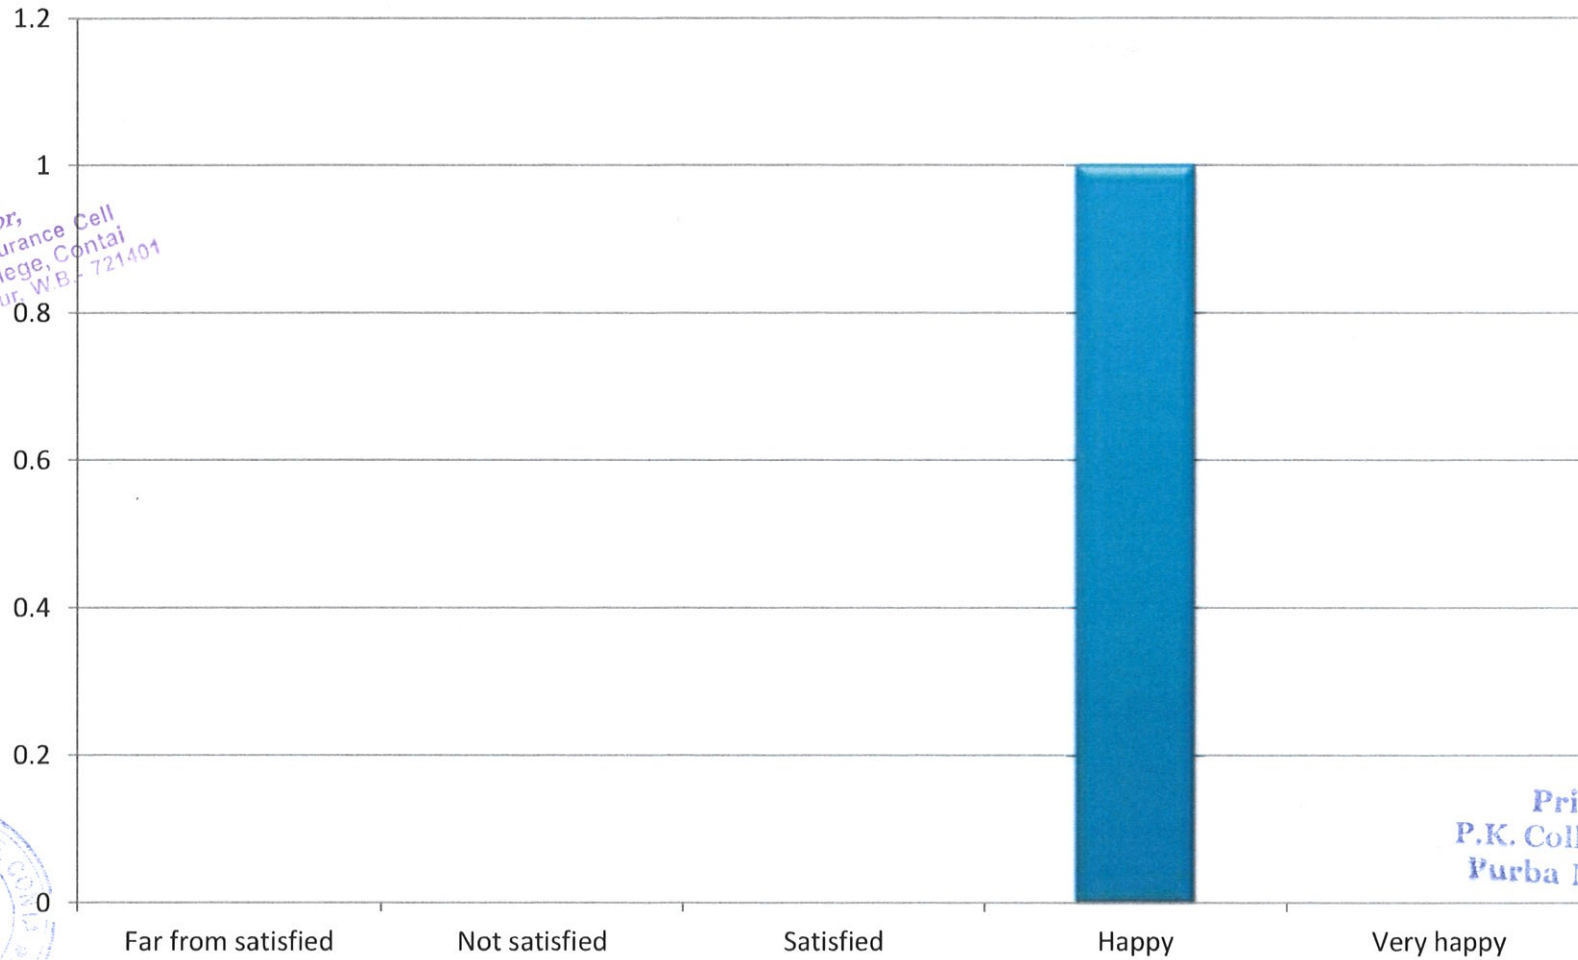

EMPLOYERS FEEDBACK 2019-20

Relationship with seniors/peers/subordinates

AR
Co-ordinator,
Internal Quality Assurance Cell
Prabhat Kumar College, Contai
Contai, Purba Medinipur, W.B. - 721401