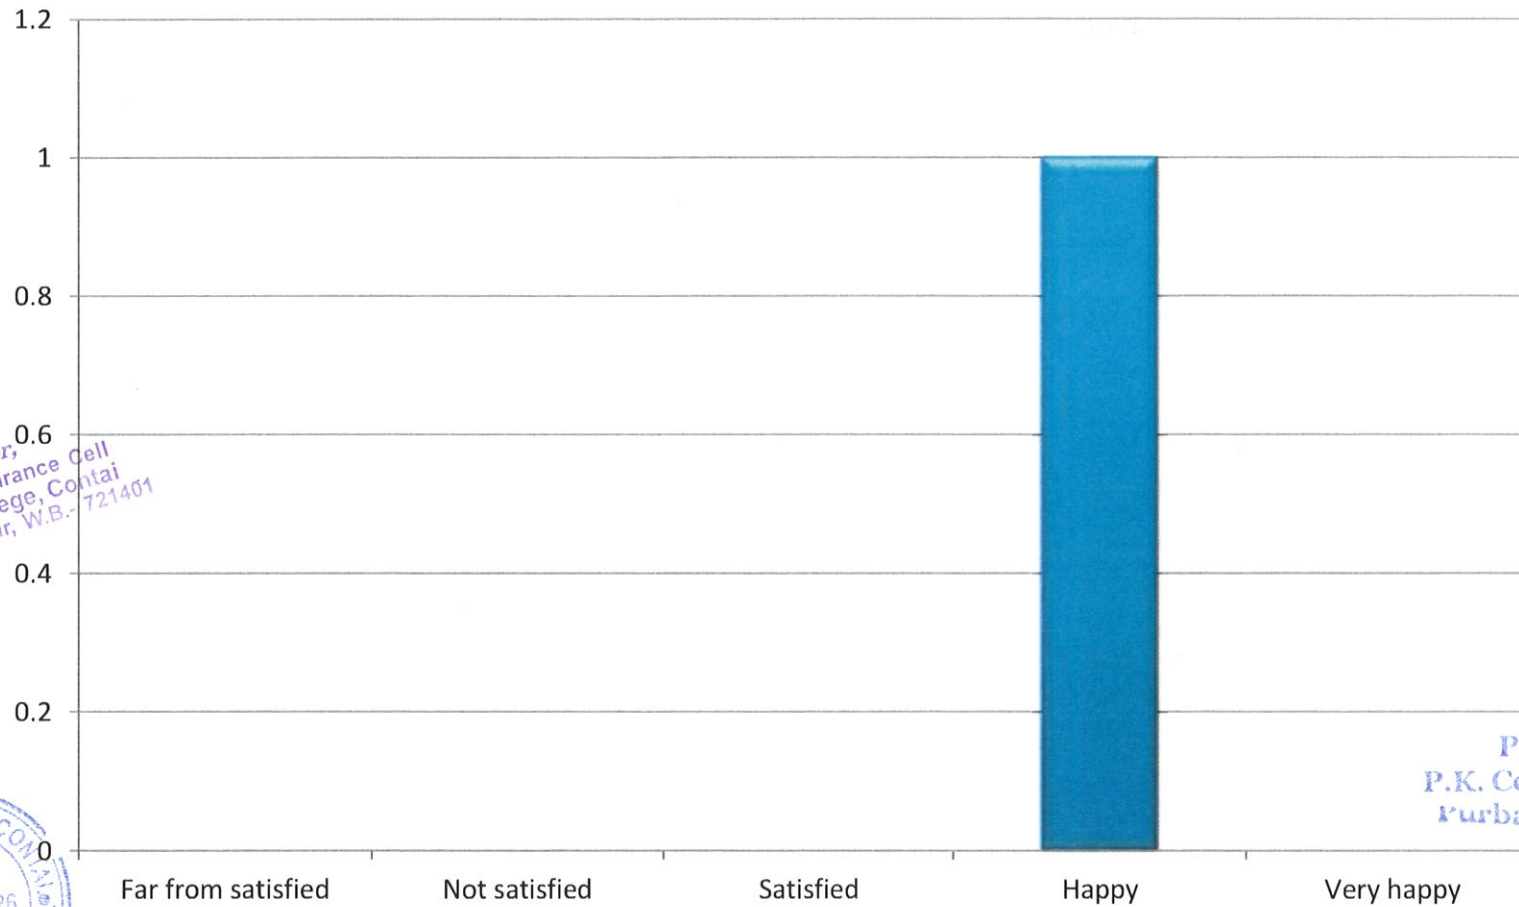

EMPLOYERS FEEDBACK 2019-20

Developing practical solutions to work place problems

AB

Co-ordinator,
Internal Quality Assurance Cell
Prabhat Kumar College, Contai
Contai, Purba Medinipur, W.B.- 721401