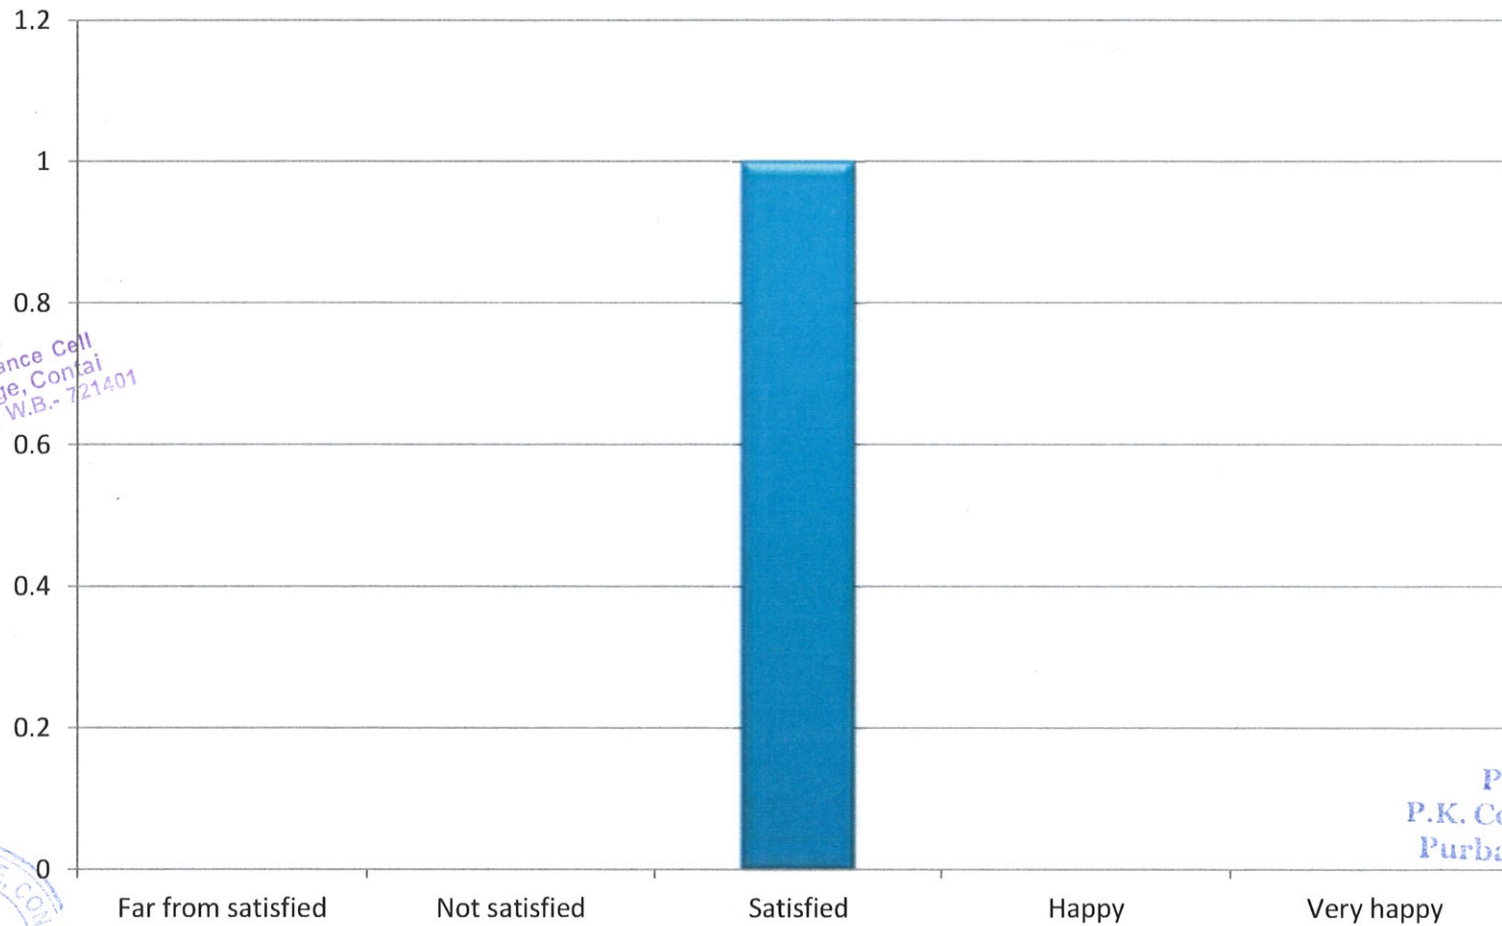

EMPLOYERS FEEDBACK 2019-20

Working as part of a team

AR

Co-ordinator,
Internal Quality Assurance Cell
Prabhat Kumar College, Contai
Contai, Purba Medinipur, W.B.- 721401