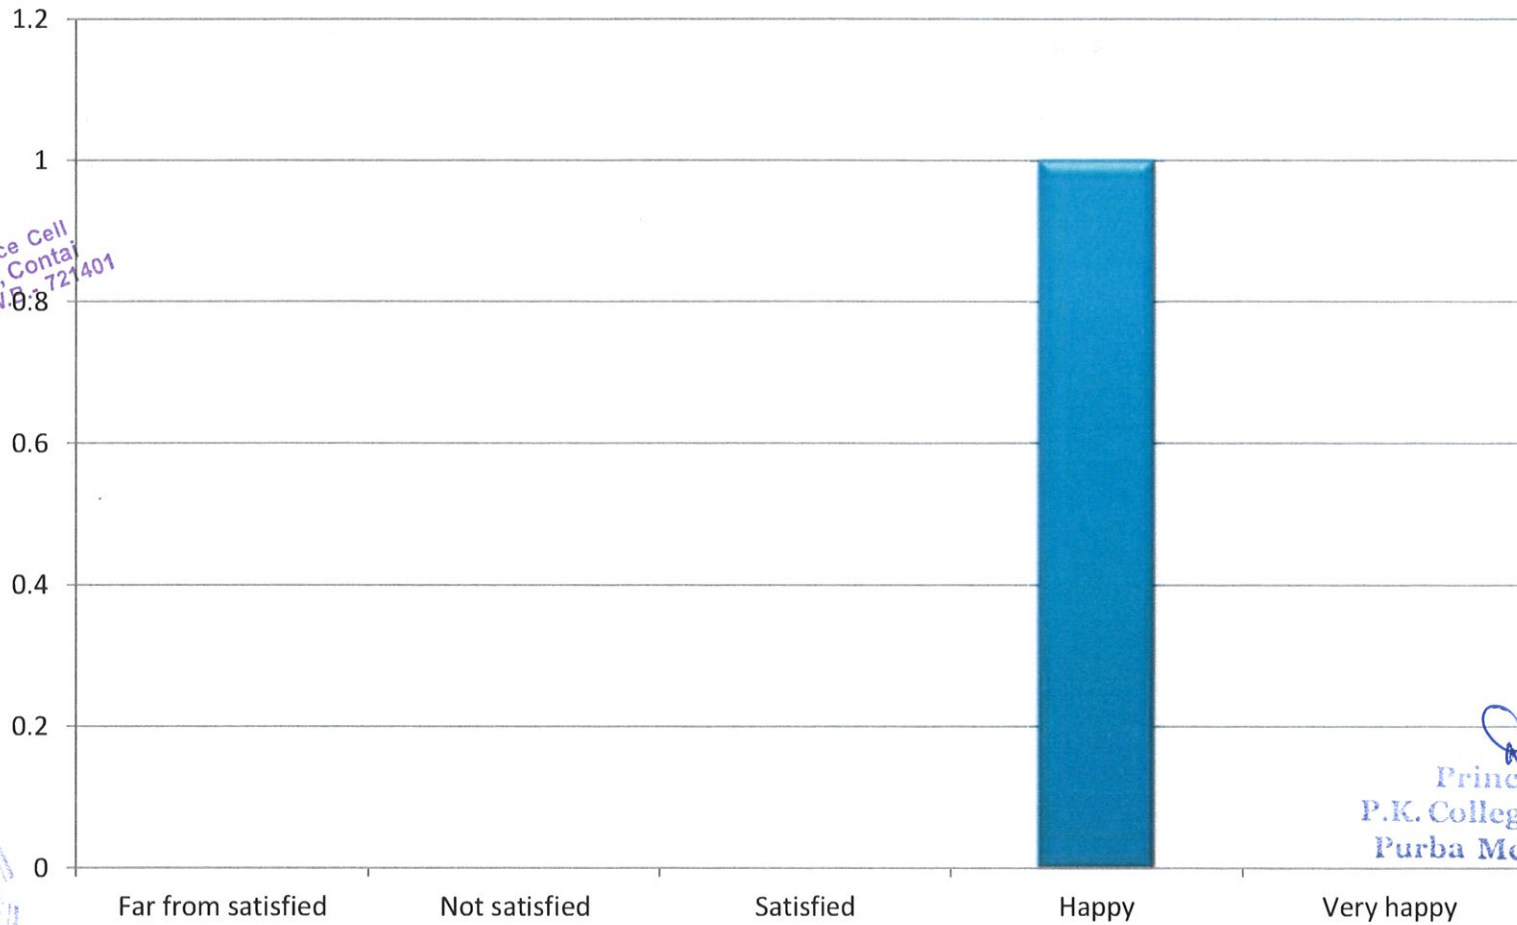

EMPLOYERS FEEDBACK 2019-20

Ability to manage/leadership qualities

AR
Co-ordinator,
Internal Quality Assurance Cell
Prabhat Kumar College, Contai
Contai, Purba Medinipur, W.B. 721401