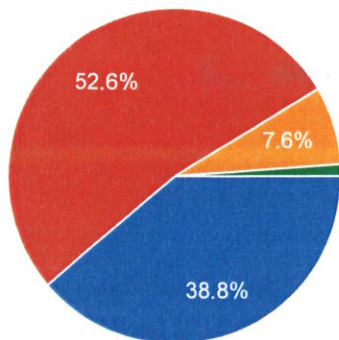

SUPPORT SERVICES

2,049 responses

- Excellent (>75%)
- Good(60%-75%)
- Moderate(40%-60%)
- Poor(<40%)