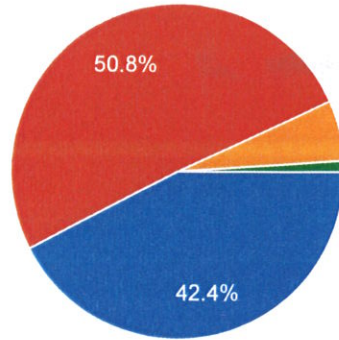

SAFETY & SECURITY IN THE CAMPUS

2,049 responses