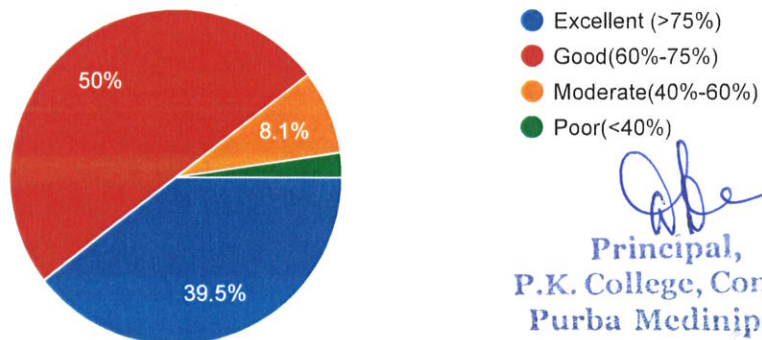

PERSONAL INTERACTION WITH TEACHERS BEYOND CLASS HOURS

2,050 responses

Principal,
P.K. College, Contai
Purba Medinipur.

Internal Quality Assurance
Prabhat Kumar College, Contai
Contai, Purba Medinipur, W.B.-721401