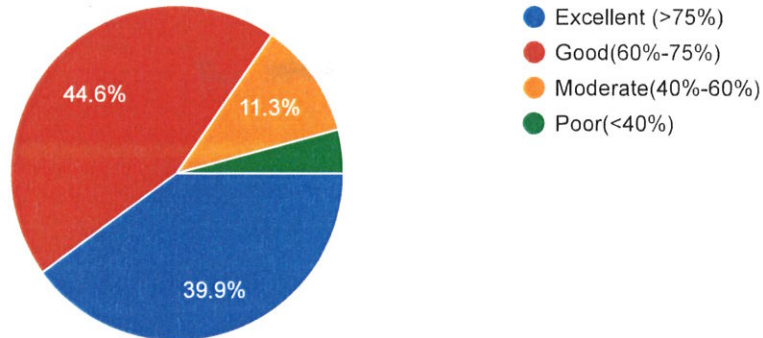

SEMINAR / SPECIAL LECTURES

2,050 responses