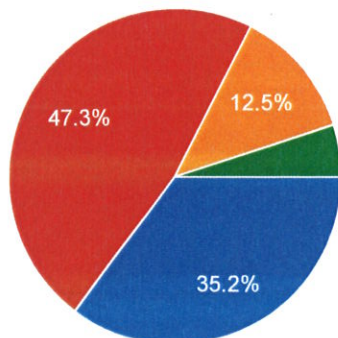

TUTORIAL CLASSES

2,050 responses

- Excellent (>75%)
- Good(60%-75%)
- Moderate(40%-60%)
- Poor(<40%)