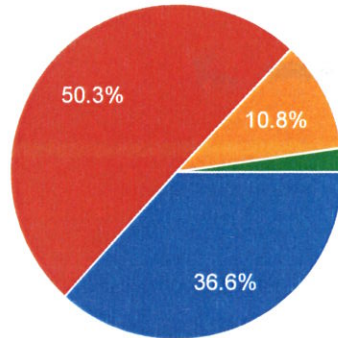

### COVERAGE OF SYLLABUS

2,050 responses

### PERSONAL INTERACTION WITH TEACHERS BEYOND CLASS HOURS

2,050 responses

  
**Principal,**  
**P.K. College, Contai**  
**Purba Medinipur.**

  
Internal Quality Assurance  
Prabhat Kumar College, Contai  
Contai, Purba Medinipur, W.B.-721401

### USE OF AUDIO-VISUAL AIDS

2,050 responses

- Excellent (>75%)
- Good(60%-75%)
- Moderate(40%-60%)
- Poor(<40%)