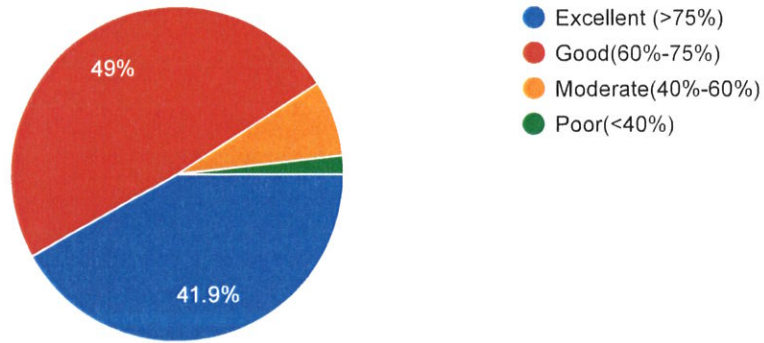

INFRASTRUCTURAL FACILITIES

CLASSROOM

2,050 responses