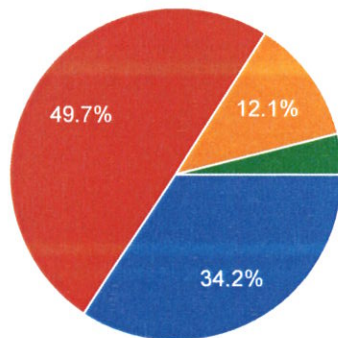

REMEDIAL COACHING

2,050 responses

- Excellent (>75%)
- Good(60%-75%)
- Moderate(40%-60%)
- Poor(<40%)