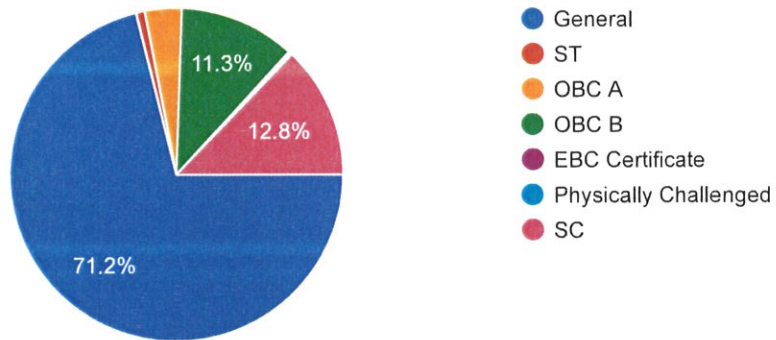

Category

2,050 responses

Co-ordinator,
Internal Quality Assurance Cell
Prabhat Kumar College, Contai
Contai, Purba Medinipur, W.B.- 721401

Principal,
P.K. College, Contai
Purba Medinipur.