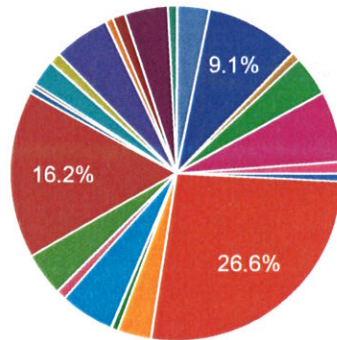

DEPARTMENT

2,050 responses

- Anthropology
- Bengali
- Botany
- Chemistry
- Commerce
- Computer Science and Applic...
- Economics
- Education

1/3