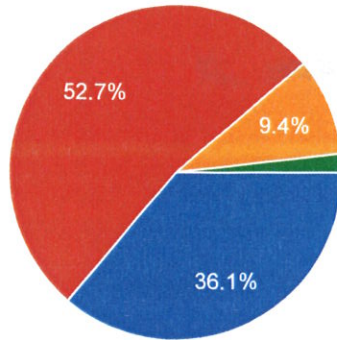

APPROACH OF THE STAFF

2,050 responses