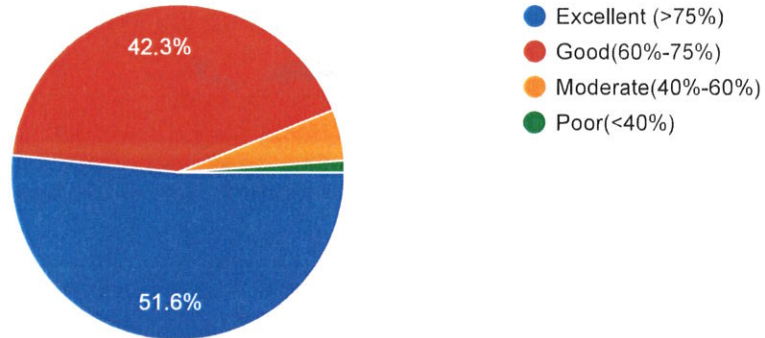

PERFORMANCE OF TEACHERS IN ONLINE CLASS

2,050 responses