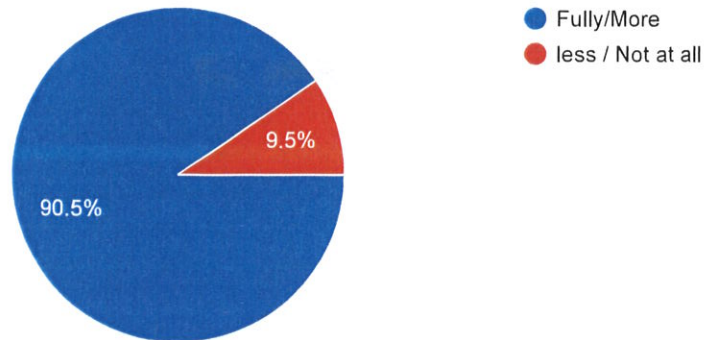

Did your department cater to your online needs

1,861 responses