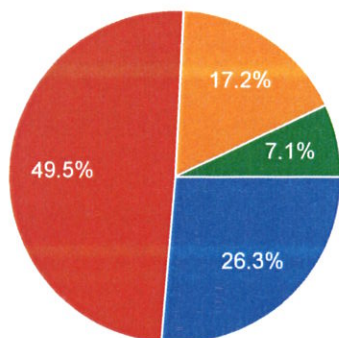

JOB-ORIENTED COACHING CELL

2,050 responses

- Excellent (>75%)
- Good(60%-75%)
- Moderate(40%-60%)
- Poor(<40%)