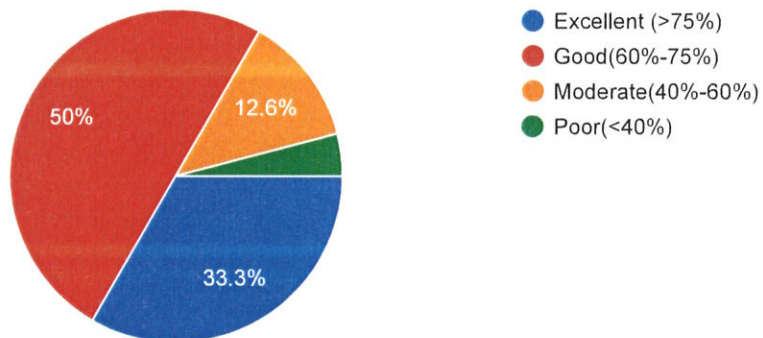

PROMOTION OF RESEARCH APTITUDE

2,050 responses

LIBRARY SERVICES

*Co-ordinator,
Internal Quality Assurance
Prabhat Kumar College, Contai
Contai, Purba Medinipur, W.B.- 721401*

abe
**Principal,
P.K. College, Contai
Purba Medinipur.**