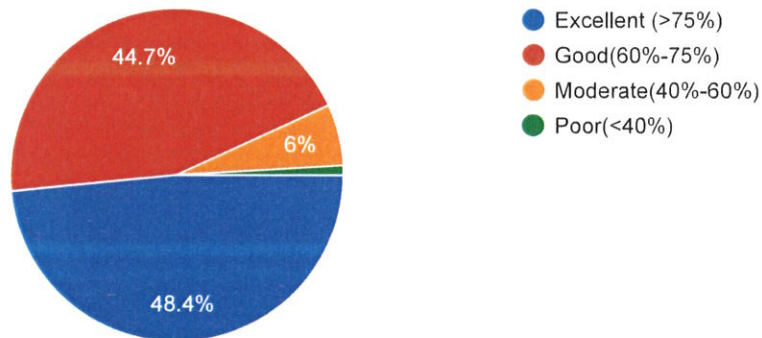

COVERAGE OF SYLLABUS

2,050 responses