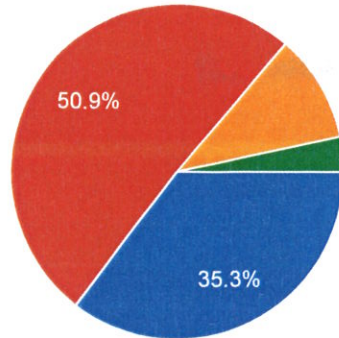

CANTEEN

2,050 responses

- Excellent (>75%)
- Good(60%-75%)
- Moderate(40%-60%)
- Poor(<40%)