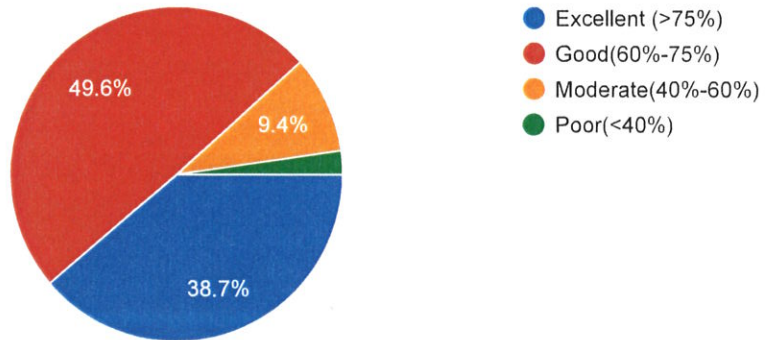

CO-/ EXTRA-CURRICULAR & EXTENSION ACTIVITIES

OUTDOOR GAMES & SPORTS

2,050 responses