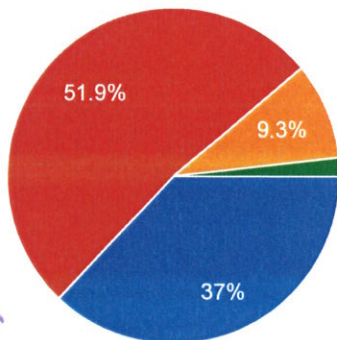

CASH SECTION

2,050 responses

- Excellent (>75%)
- Good(60%-75%)
- Moderate(40%-60%)
- Poor(<40%)

Principal,
P.K. College, Contai
Purba Medinipur.

AR
P.K. COLLEGE, CONTAI
ESTD.-1926
Co-ordinating Cell
Internal Quality Assurance
Prabhat Kumar College, Contai
Contai, Purba Medinipur, W.B.- 721401