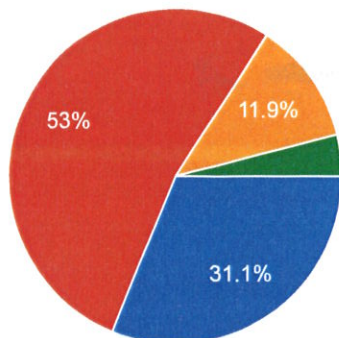

CAREER COUNSELLING CELL

2,050 responses

- Excellent (>75%)
- Good(60%-75%)
- Moderate(40%-60%)
- Poor(<40%)