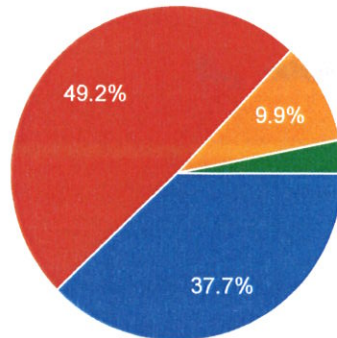

GENERAL OFFICE – COLLEGE AFFAIRS

2,050 responses

- Excellent (>75%)
- Good(60%-75%)
- Moderate(40%-60%)
- Poor(<40%)