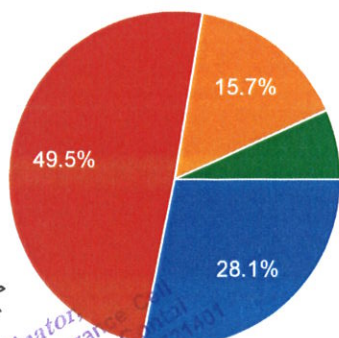

PLACEMENT CELL

2,050 responses

- Excellent (>75%)
- Good(60%-75%)
- Moderate(40%-60%)
- Poor(<40%)