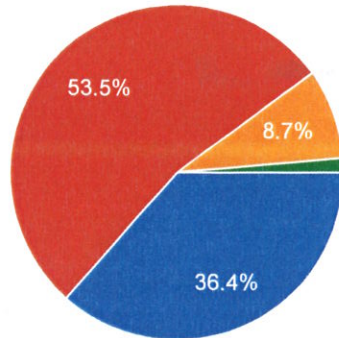

ACCOUNTS SECTION

2,050 responses

- Excellent (>75%)
- Good(60%-75%)
- Moderate(40%-60%)
- Poor(<40%)