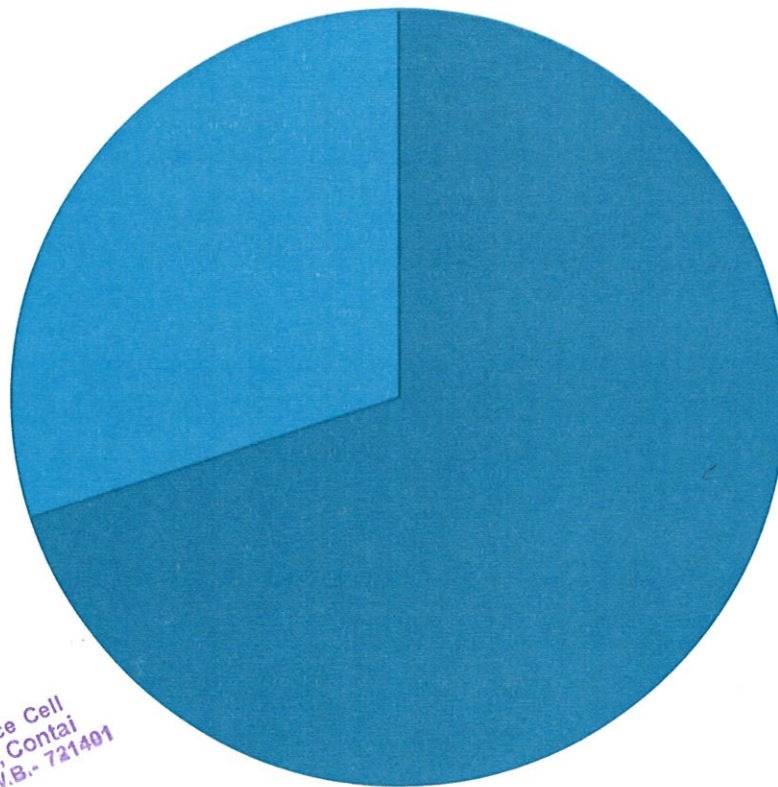

## 2020-21

How do you rate the curriculum, whether it is relevant to your job and future aspirations?

- Agree
- Neutral
- Disagree

*AK*

Co-ordinator,  
Internal Quality Assurance Cell  
Prabhat Kumar College, Contai  
Contai, Purba Medinipur, W.B.- 721401