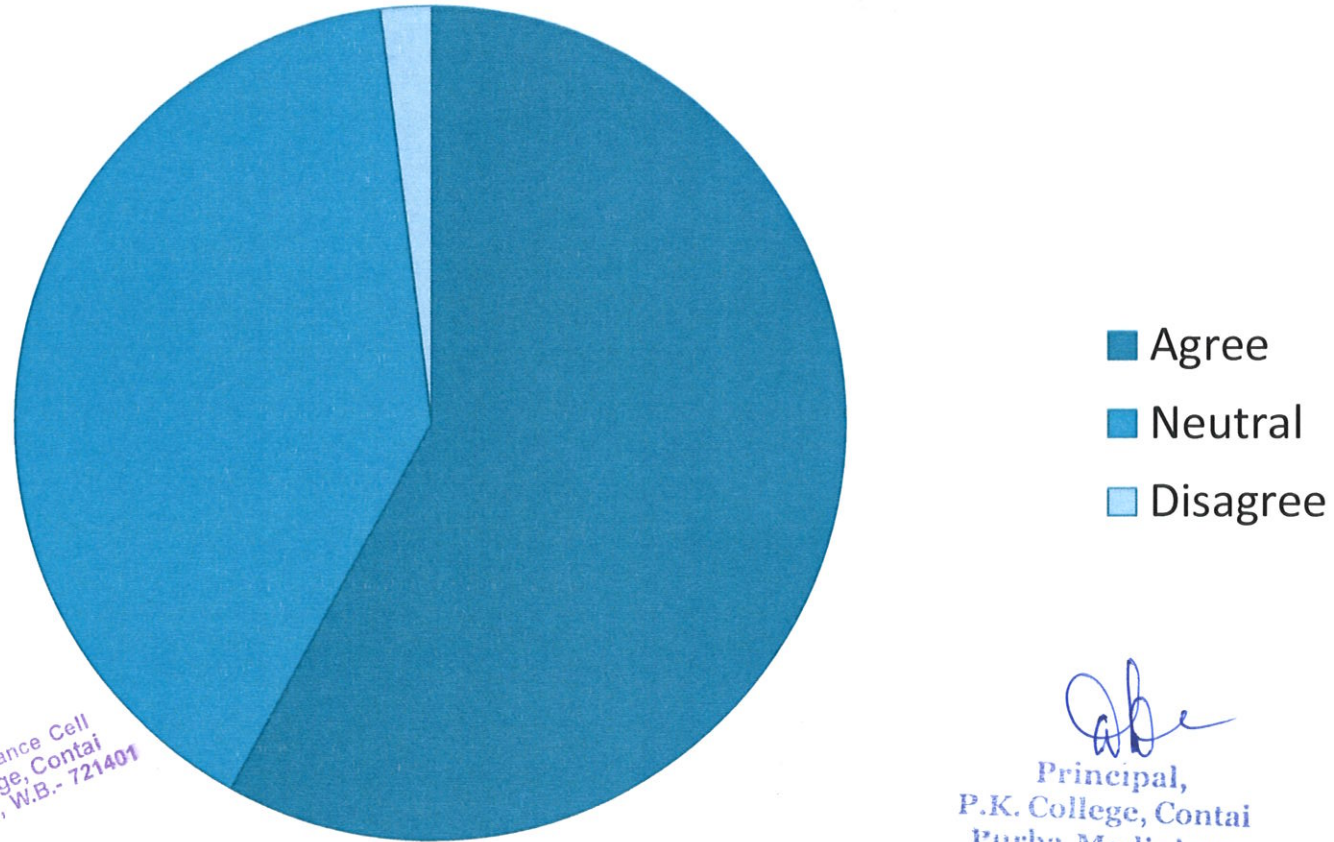

ALUMNI FEEDBACK 2020-21

Need of syllabus updation

Co-ordinator,
Internal Quality Assurance Cell
Prabhat Kumar College, Contai
Contai, Purba Medinipur, W.B.- 721401