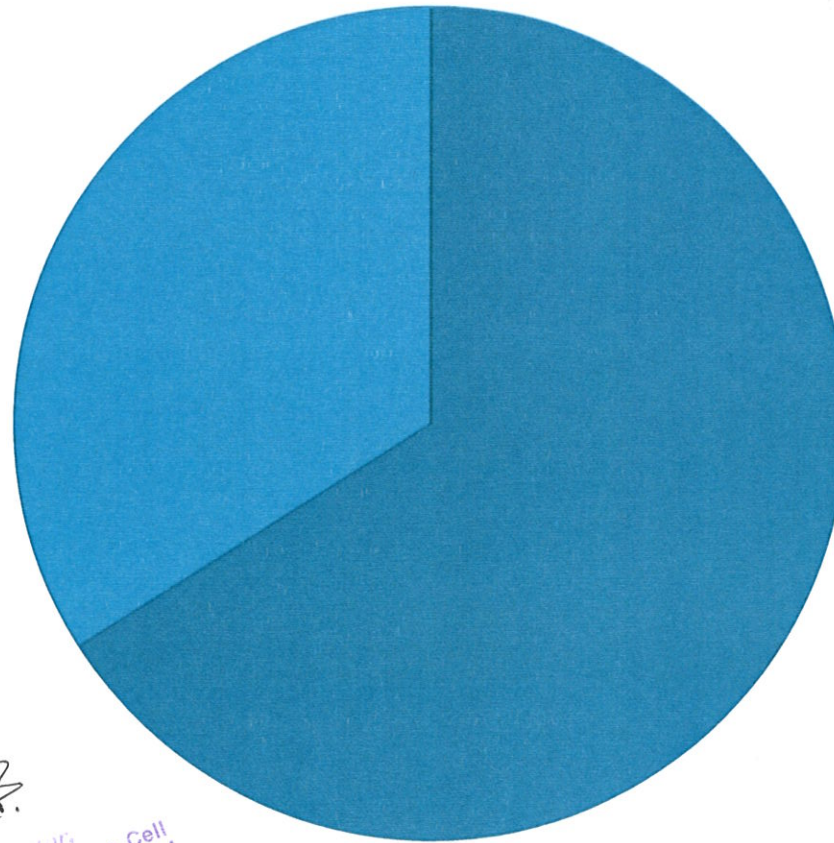

ALUMNI FEEDBACK 2020-21

Course curriculum intellectually stimulate you

- Agree
- Neutral
- Disagree

Principal,
P.K. College, Contai
Purba Medinipur.