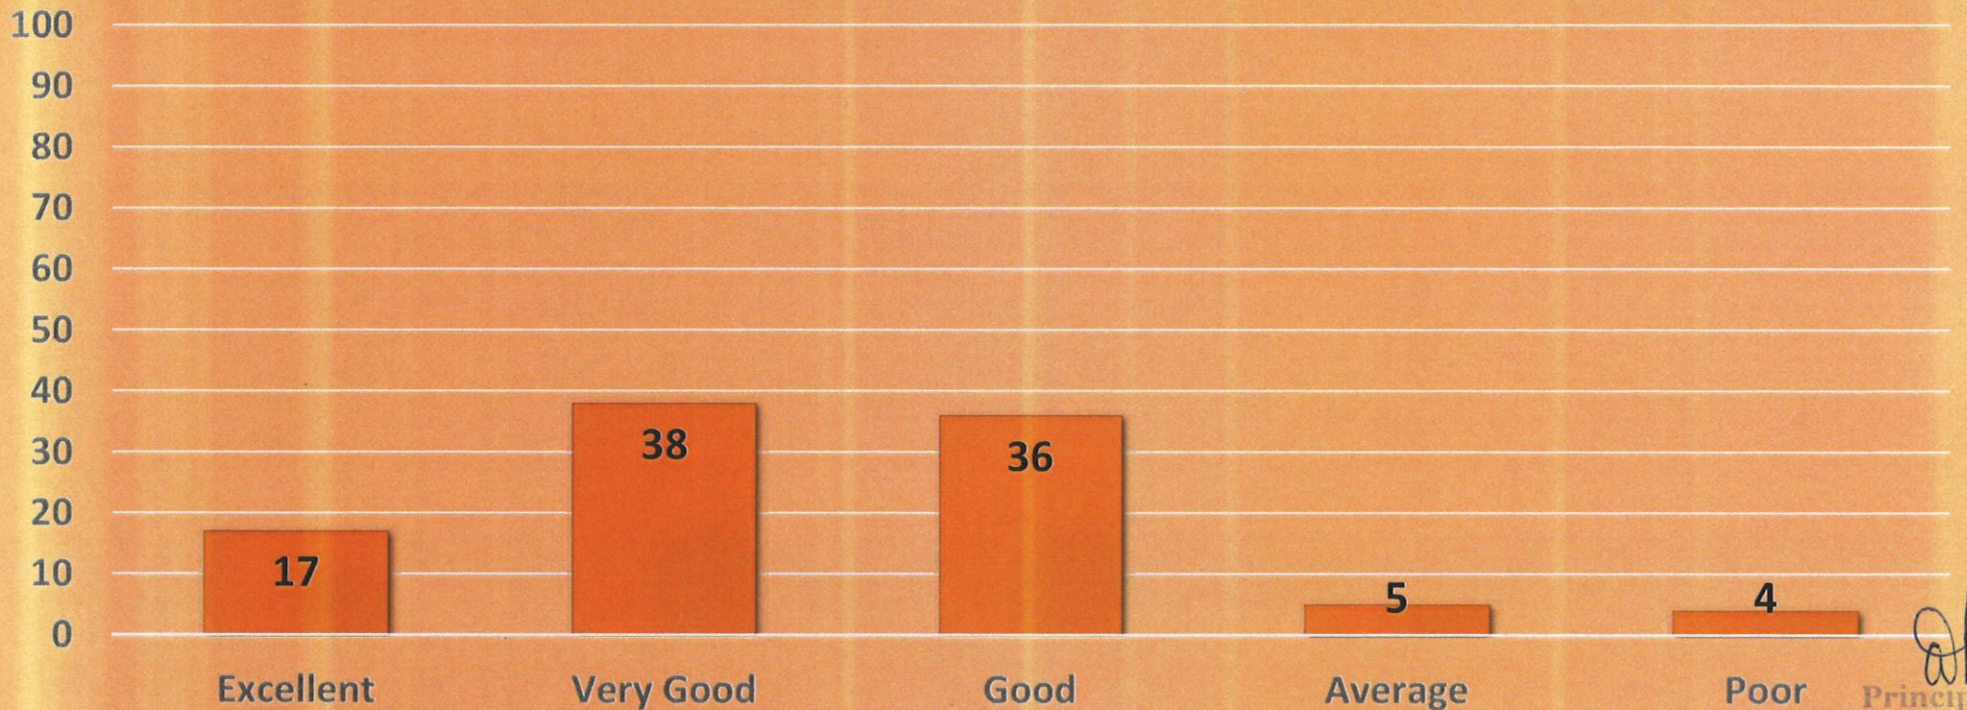

SCOPE OF ACCESS TO THE AUTHORITY IN CASE OF ANY QUERY

Principal,
P.K. College, Contai
Purba Medinipur.

Internal Quality Assurance Cell,
Prabhat Kumar College, Contai,
Contai, Purba Medinipur, W.B.- 721401