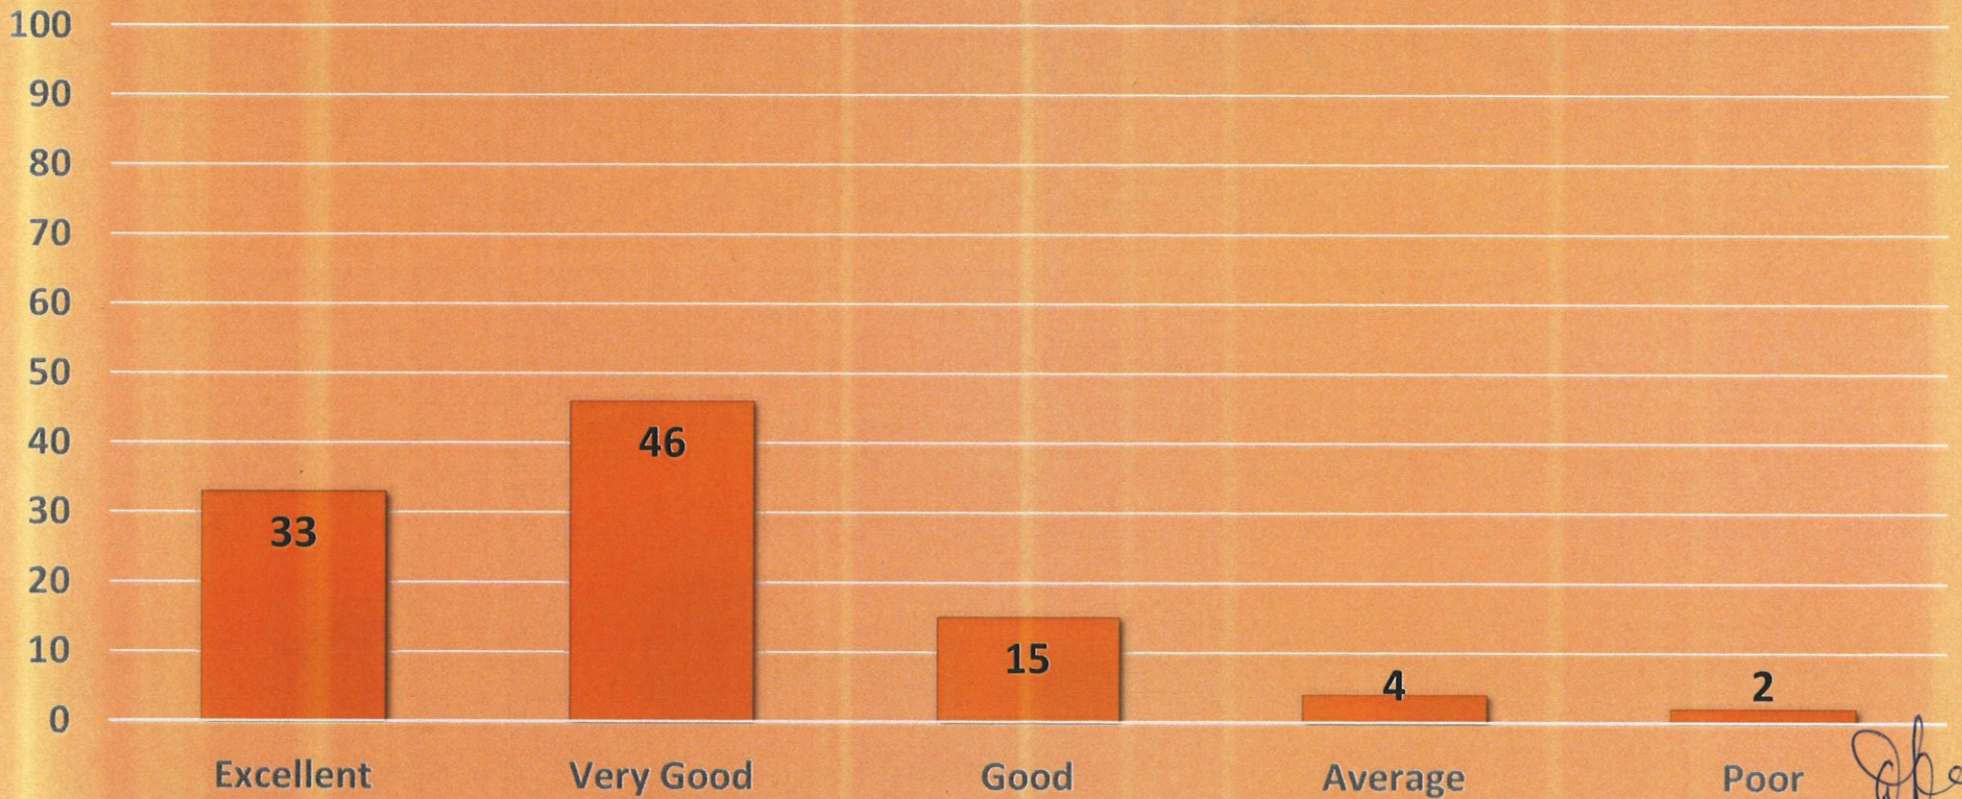

TRANSPARENCY IN ADMISSION PROCEDURE

AB

Coordinator,
Internal Quality Assurance Cell
Prabhat Kumar College, Contai
Contai, Purba Medinipur, W.B.- 721401

abe

Principal,
P.K. College, Contai
Purba Medinipur.