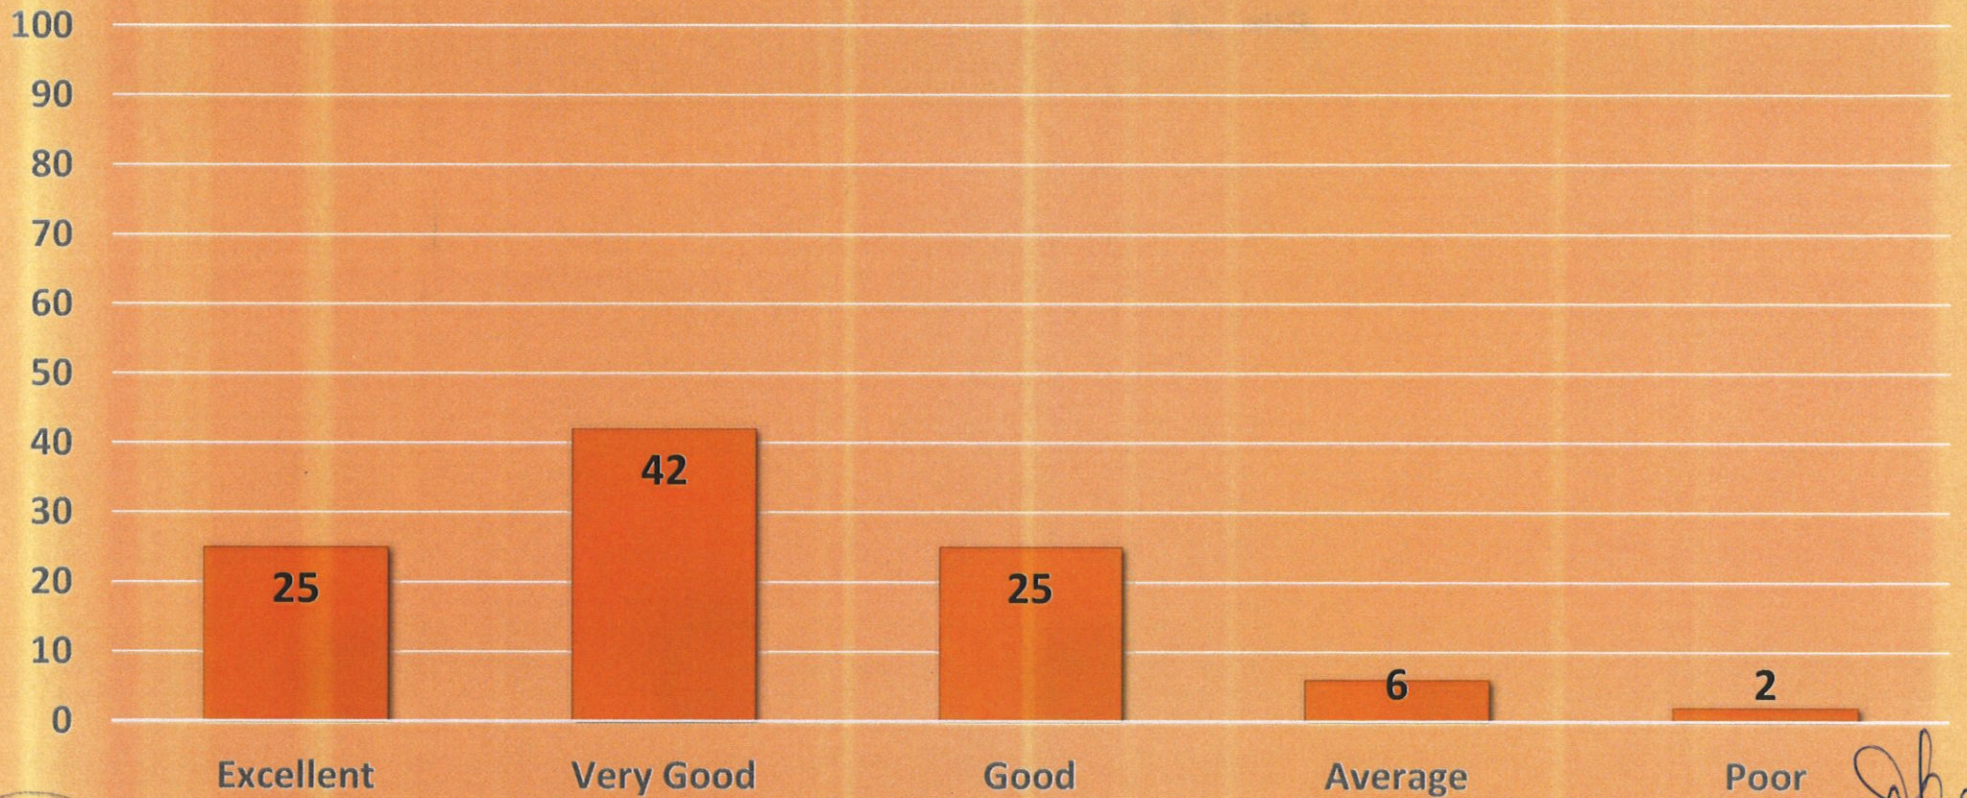

INFRASTRUCTURE AND LAB FACILITY

Co-ordinator,
Internal Quality Assurance Cell
Prabhat Kumar College, Contai
Contai, Purba Medinipur, W.B.- 721401

AB
abe
Principal,
P.K. College, Contai
Purba Medinipur.