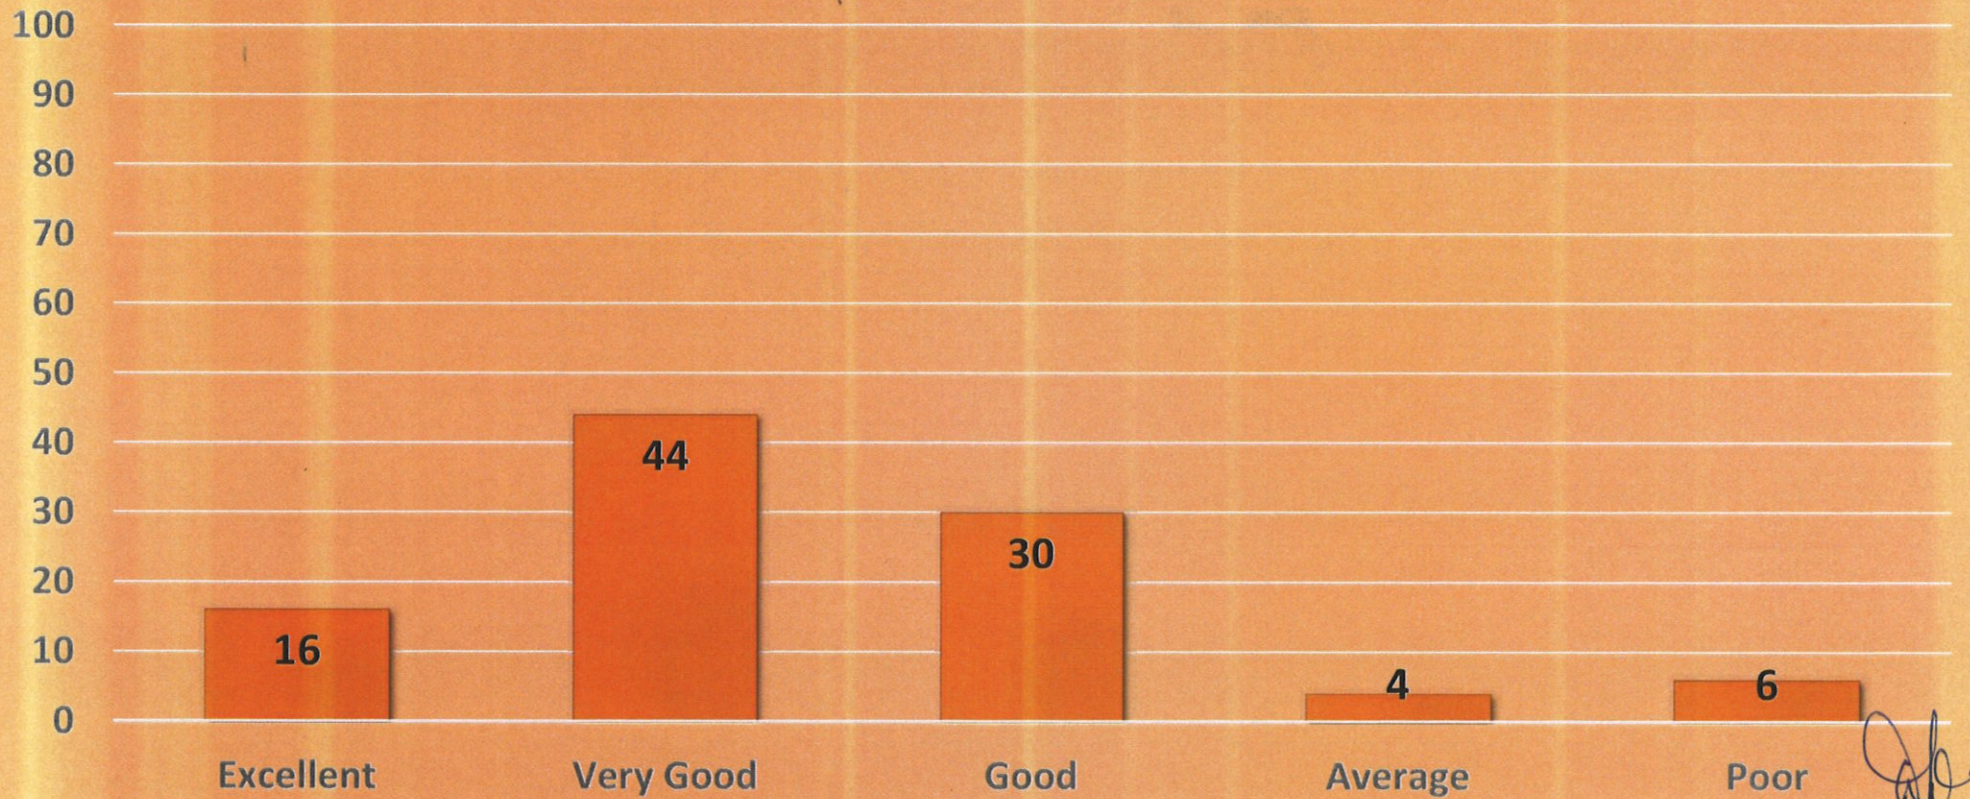

CANTEEN FACILITY

Principal,
P.K. College, Contai
Purba Medinipur.

Co-ordinator,
Internal Quality Assurance Cell
Prabhat Kumar College, Contai
Contai, Purba Medinipur, W.B.- 721401