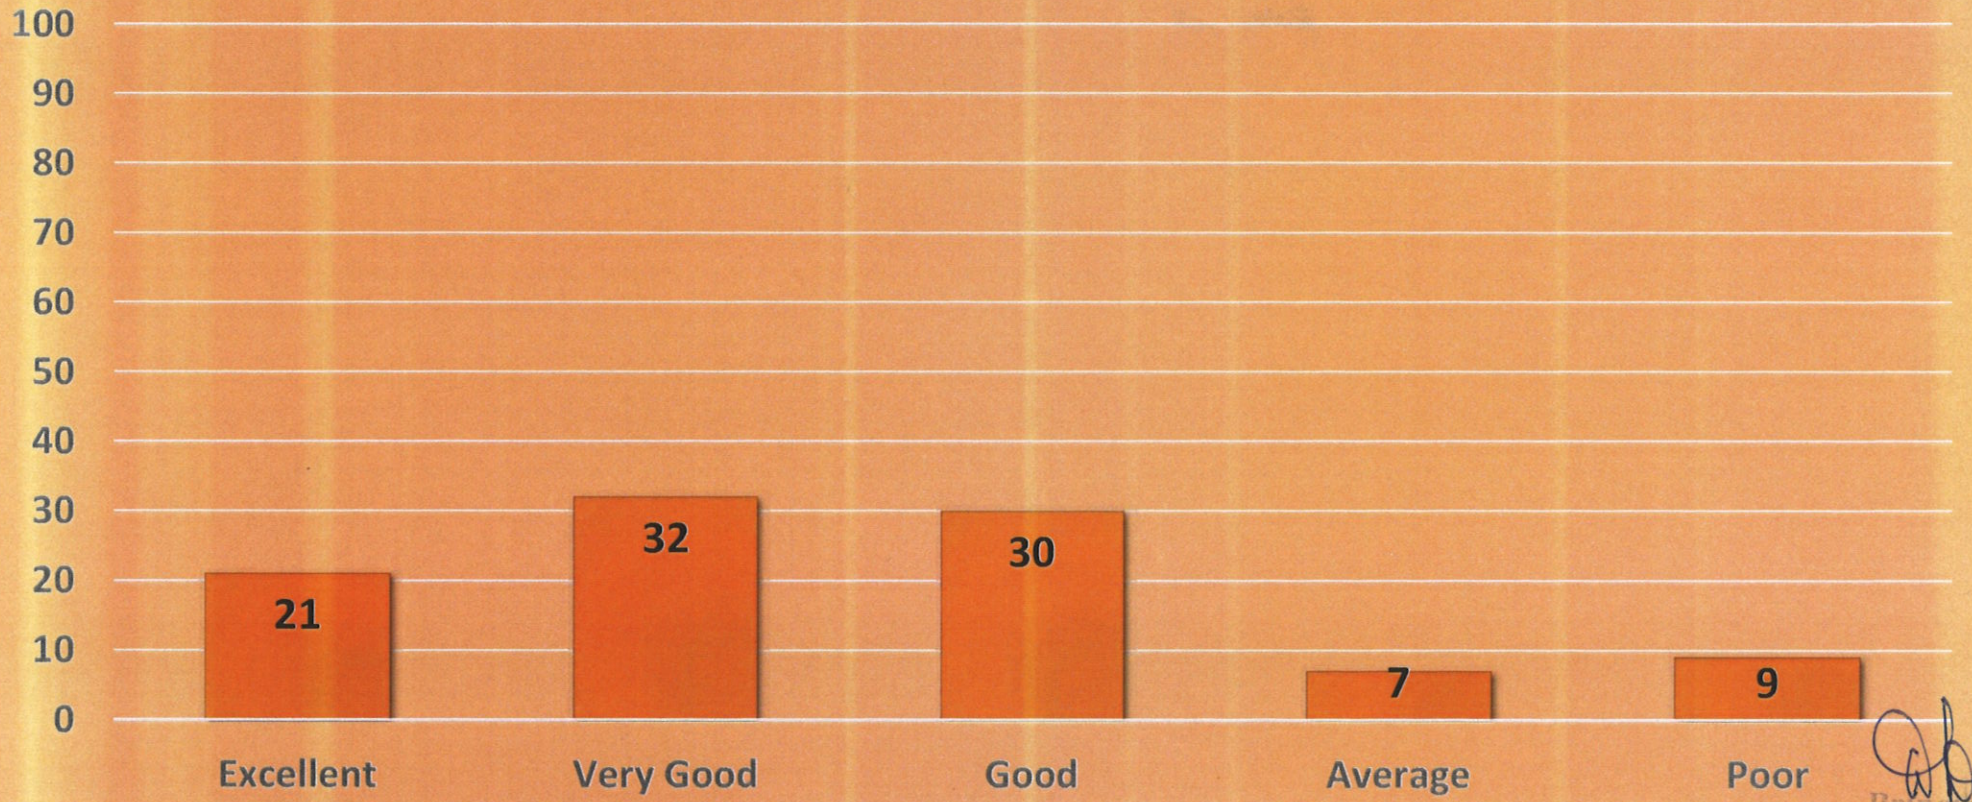

HOSTEL FACILITY

[Handwritten Signature]

Principal,
P.K. College, Contai
Purba Medinipur.