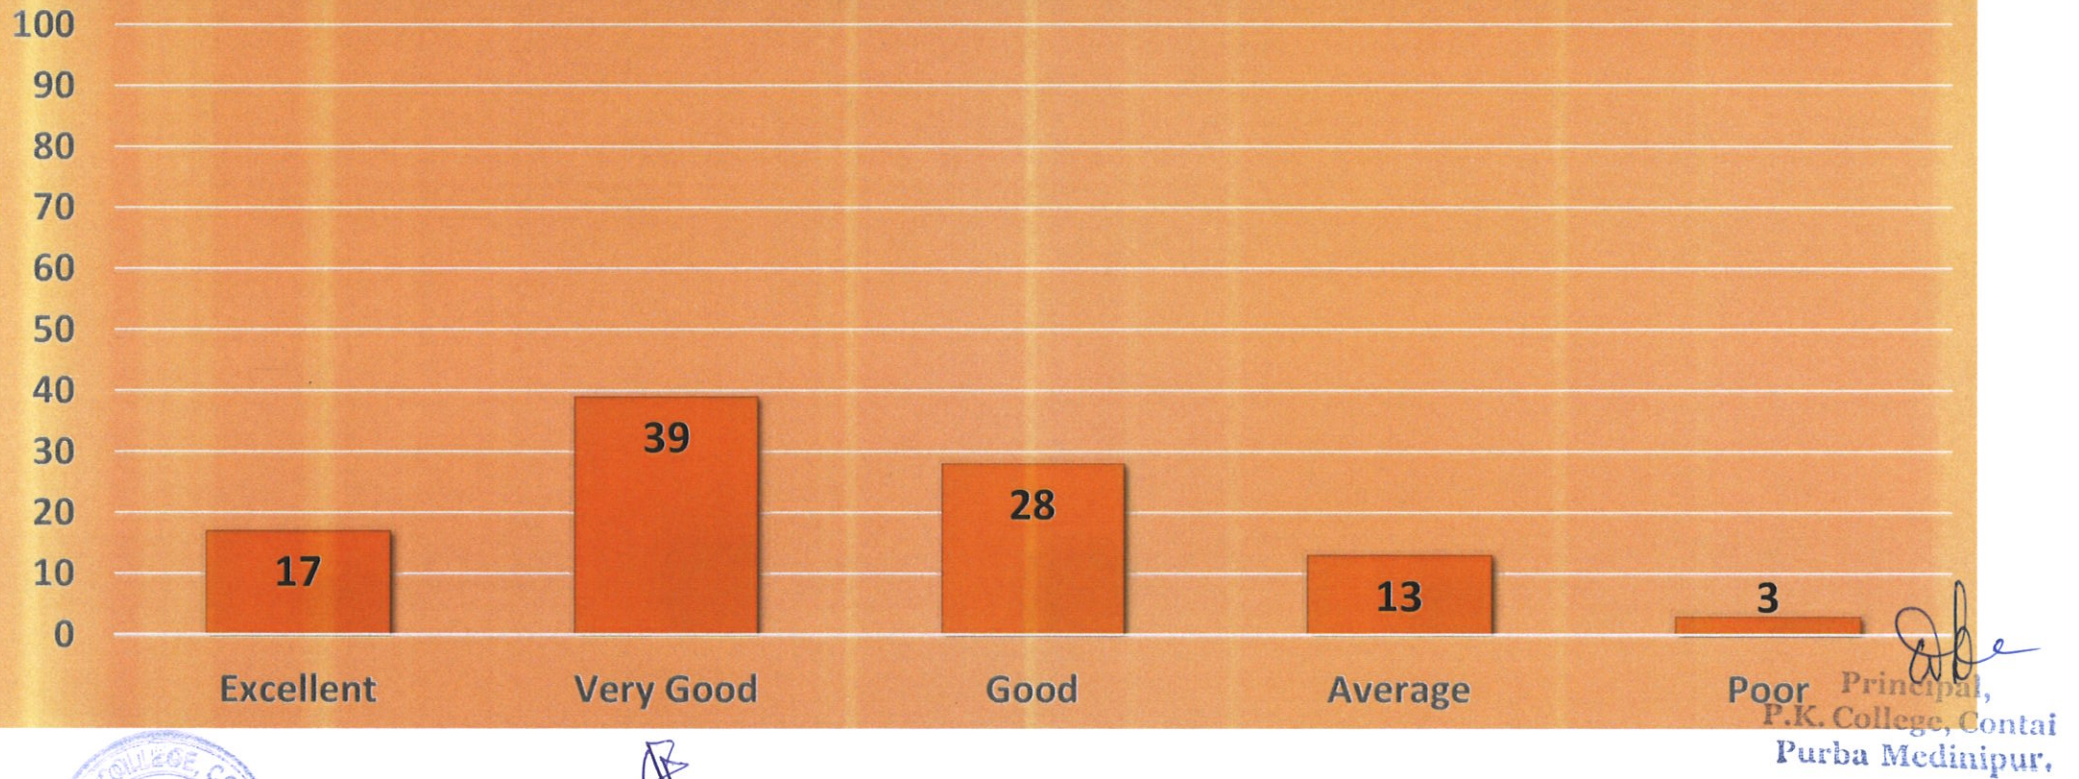

EXAMINATION PATTERN ADOPTED BY THE UNIVERSITY/COLLEGE

Internal Quality Assurance Cell
Prabhat Kumar College, Contai
Contai, Purba Medinipur, W.B.- 721401