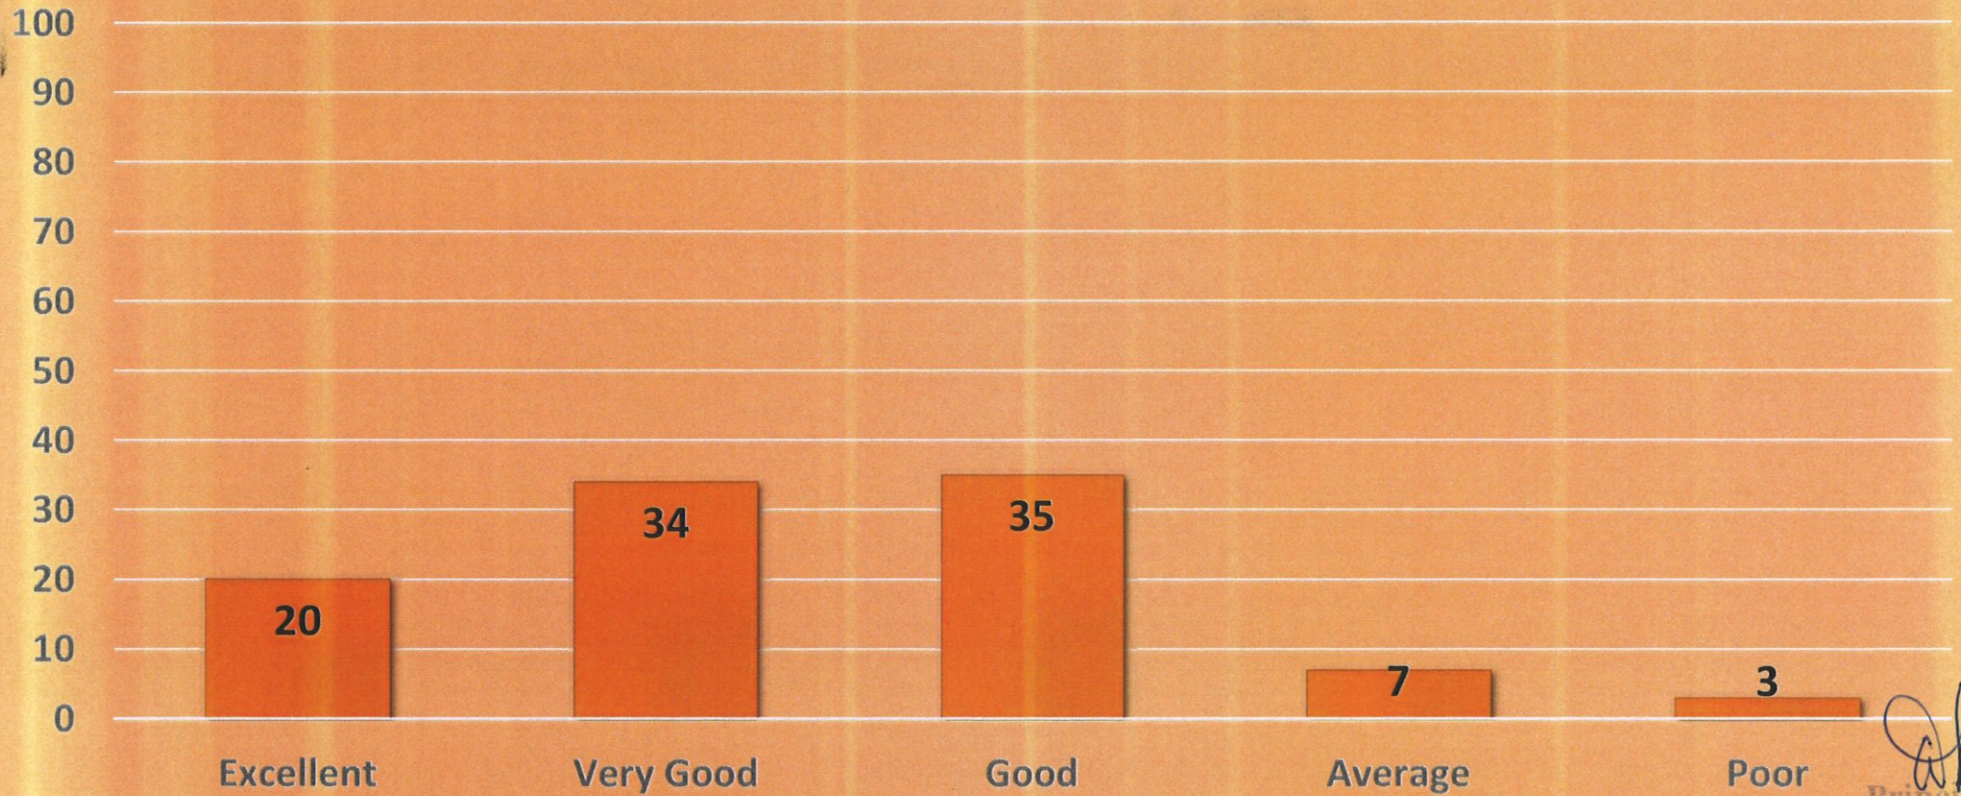

# SPORTS AND CULTURAL ACTIVITIES

*abe*

Principal,  
P.K. College, Contai  
Purba Medinipur.

*R.*  
Co-ordinator  
Internal Quality Assurance Cell  
Prabhat Kumar College, Contai  
Contai, Purba Medinipur, W.B.- 721401