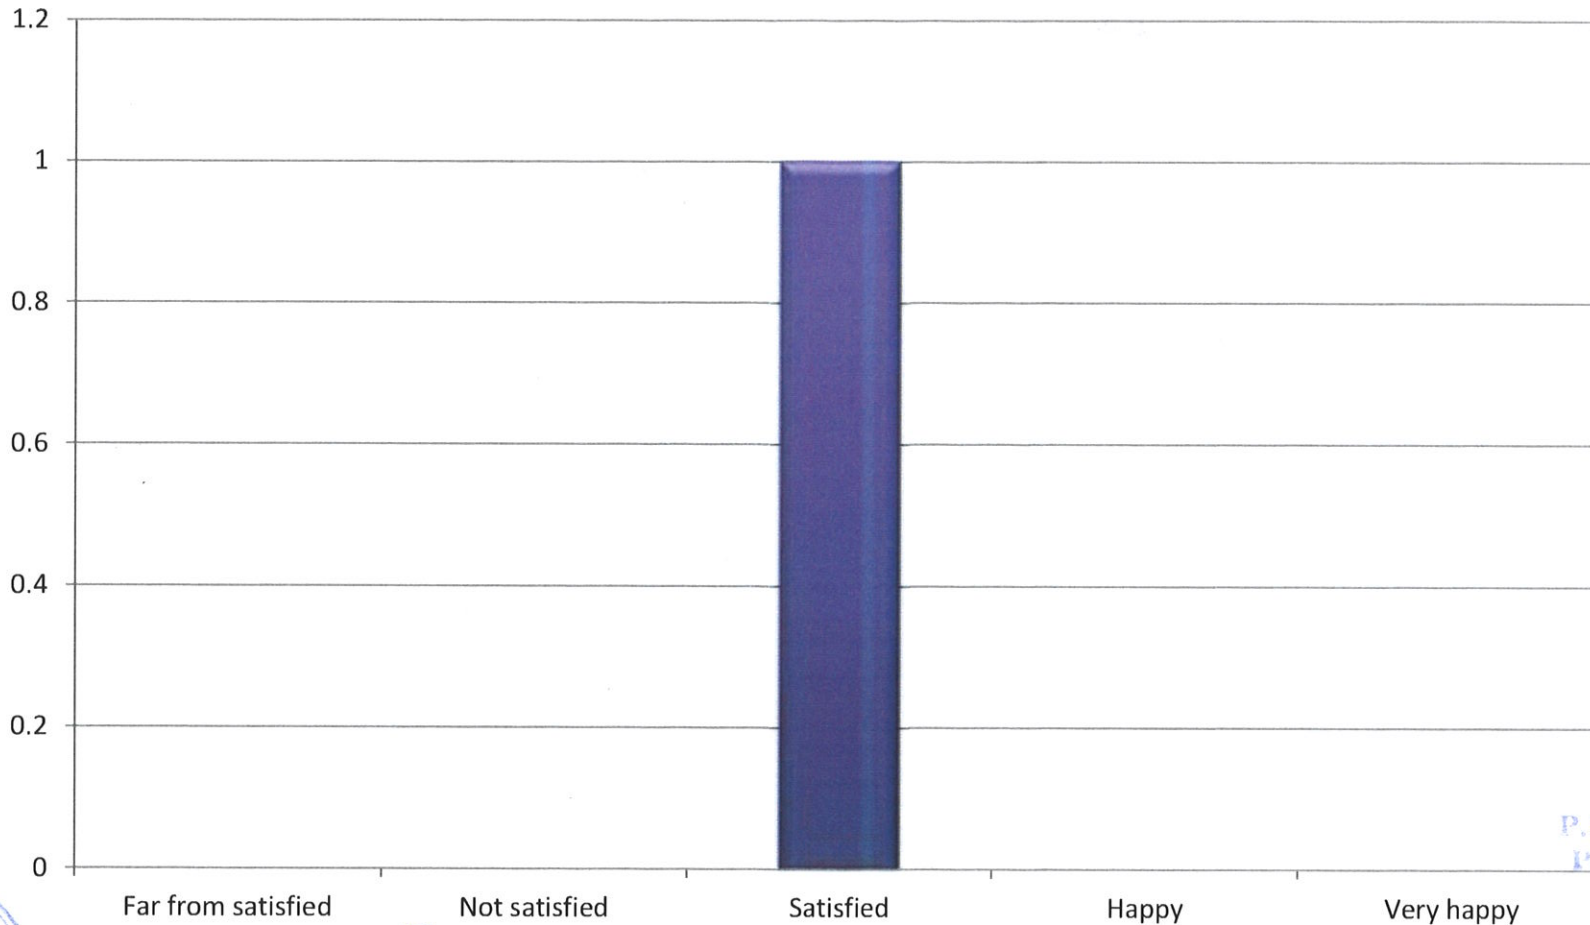

Employers Feedback 2017-18

Ability to contribute to the goal of the organization

Principal,
P.K. College, Contai
Purba Medinipur.