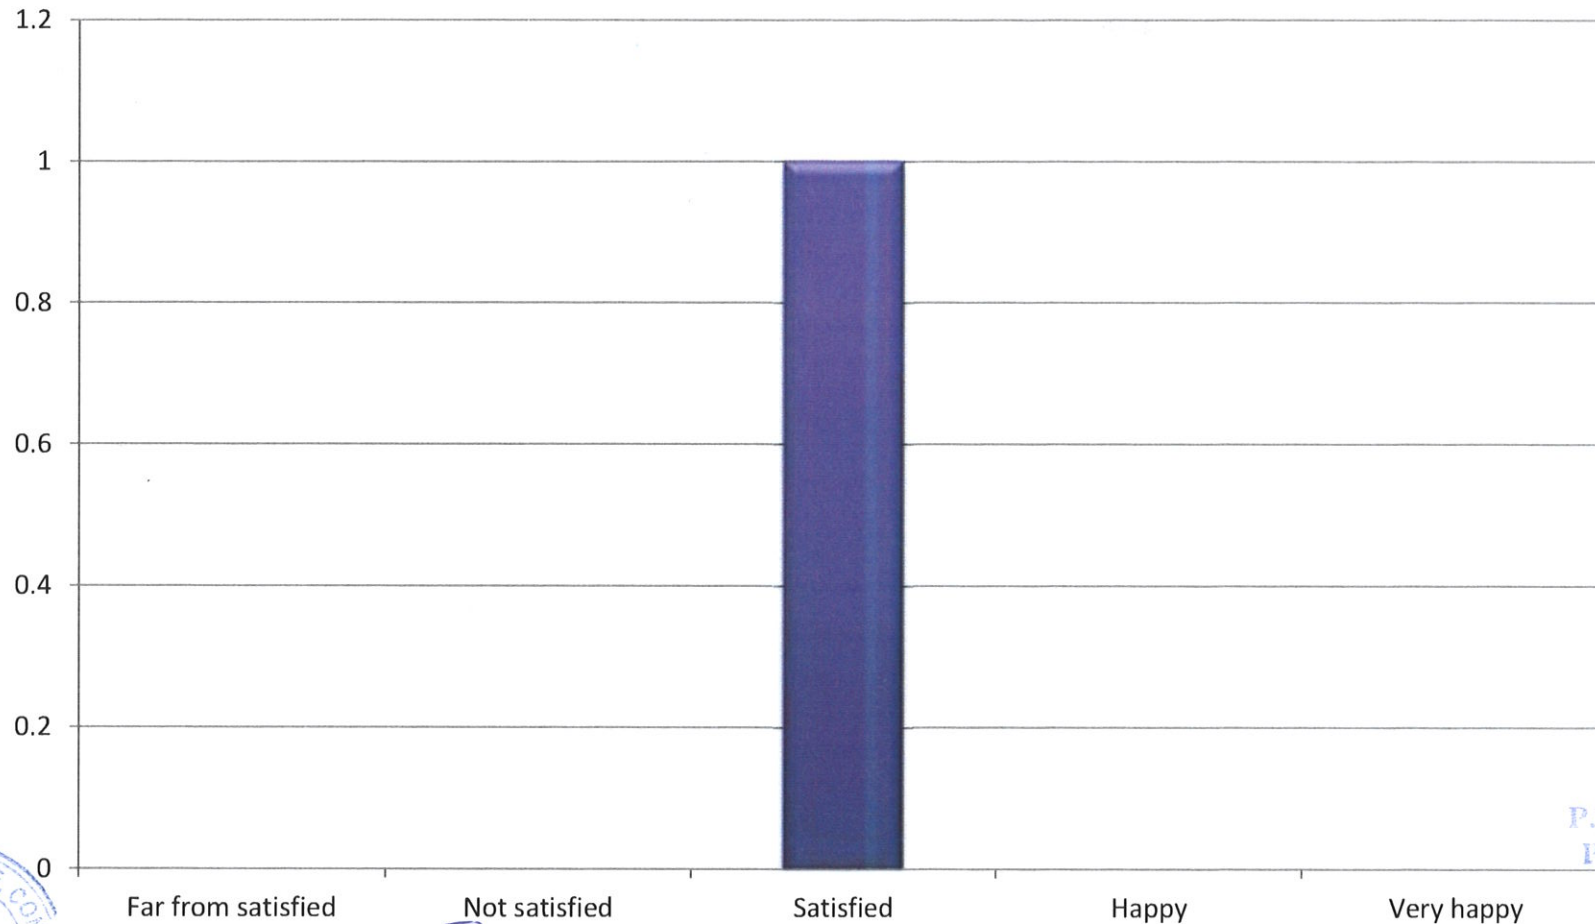

Employers Feedback 2017-18

Open to new ideas and learning new techniques

Principal,
P.K. College, Contai
Purba Medinipur.