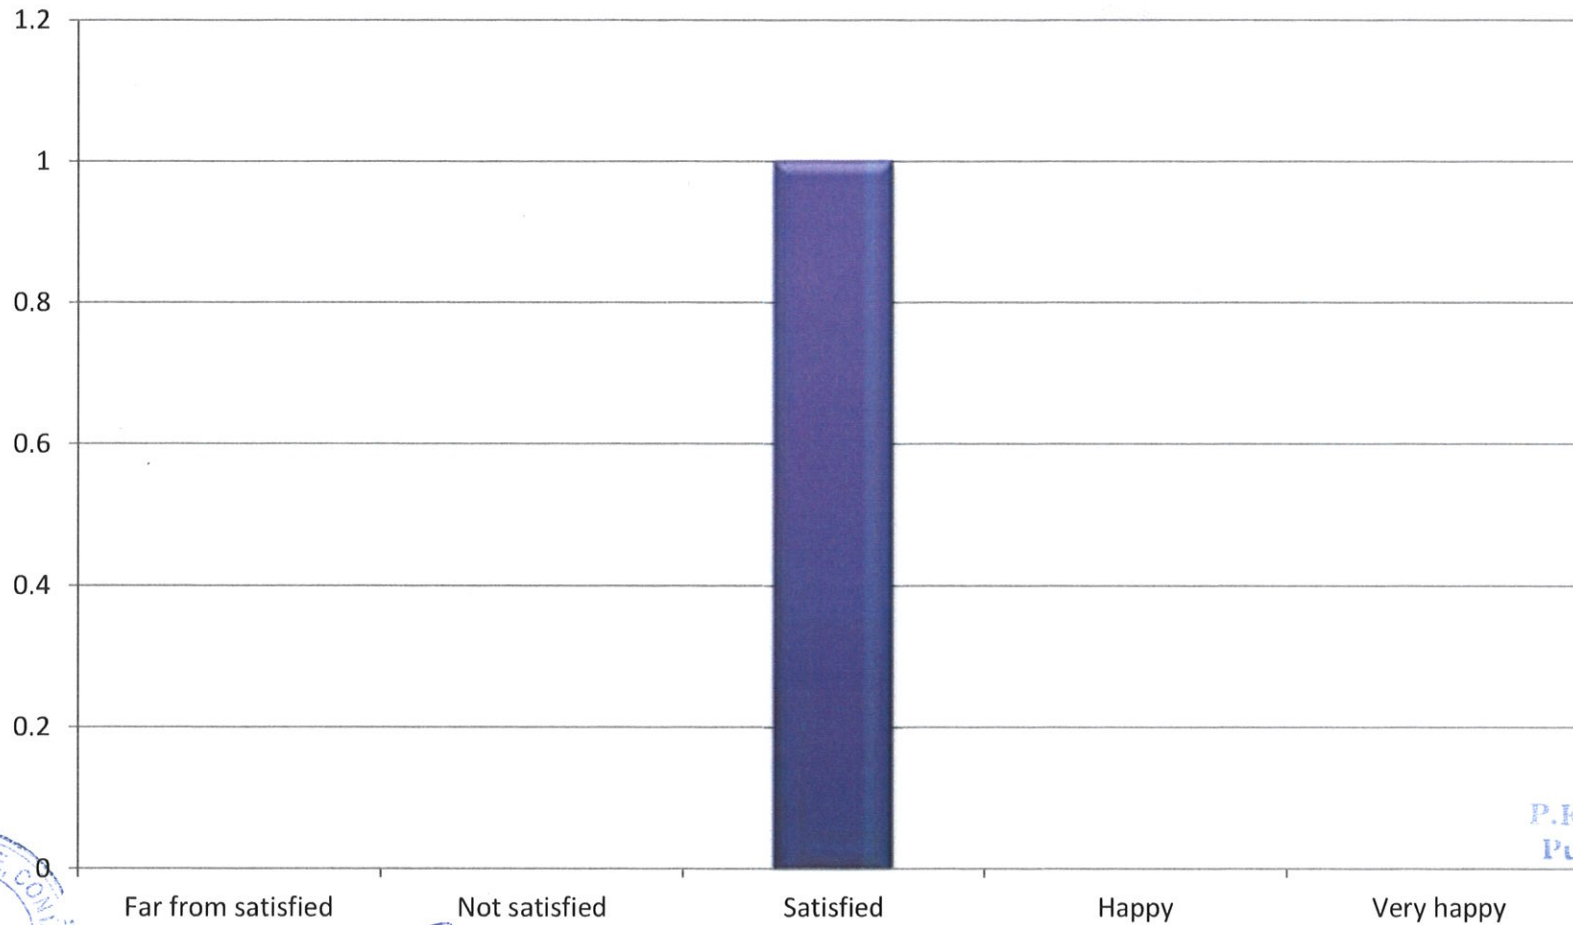

Employers Feedback 2017-18

Obligation to work beyond schedule if required

Co-ordinator,
Internal Quality Assurance Cell
Prabhat Kumar College, Contai
Contai, Purba Medinipur, W.B.- 721401

Principal,
P.K. College, Contai
Purba Medinipur,