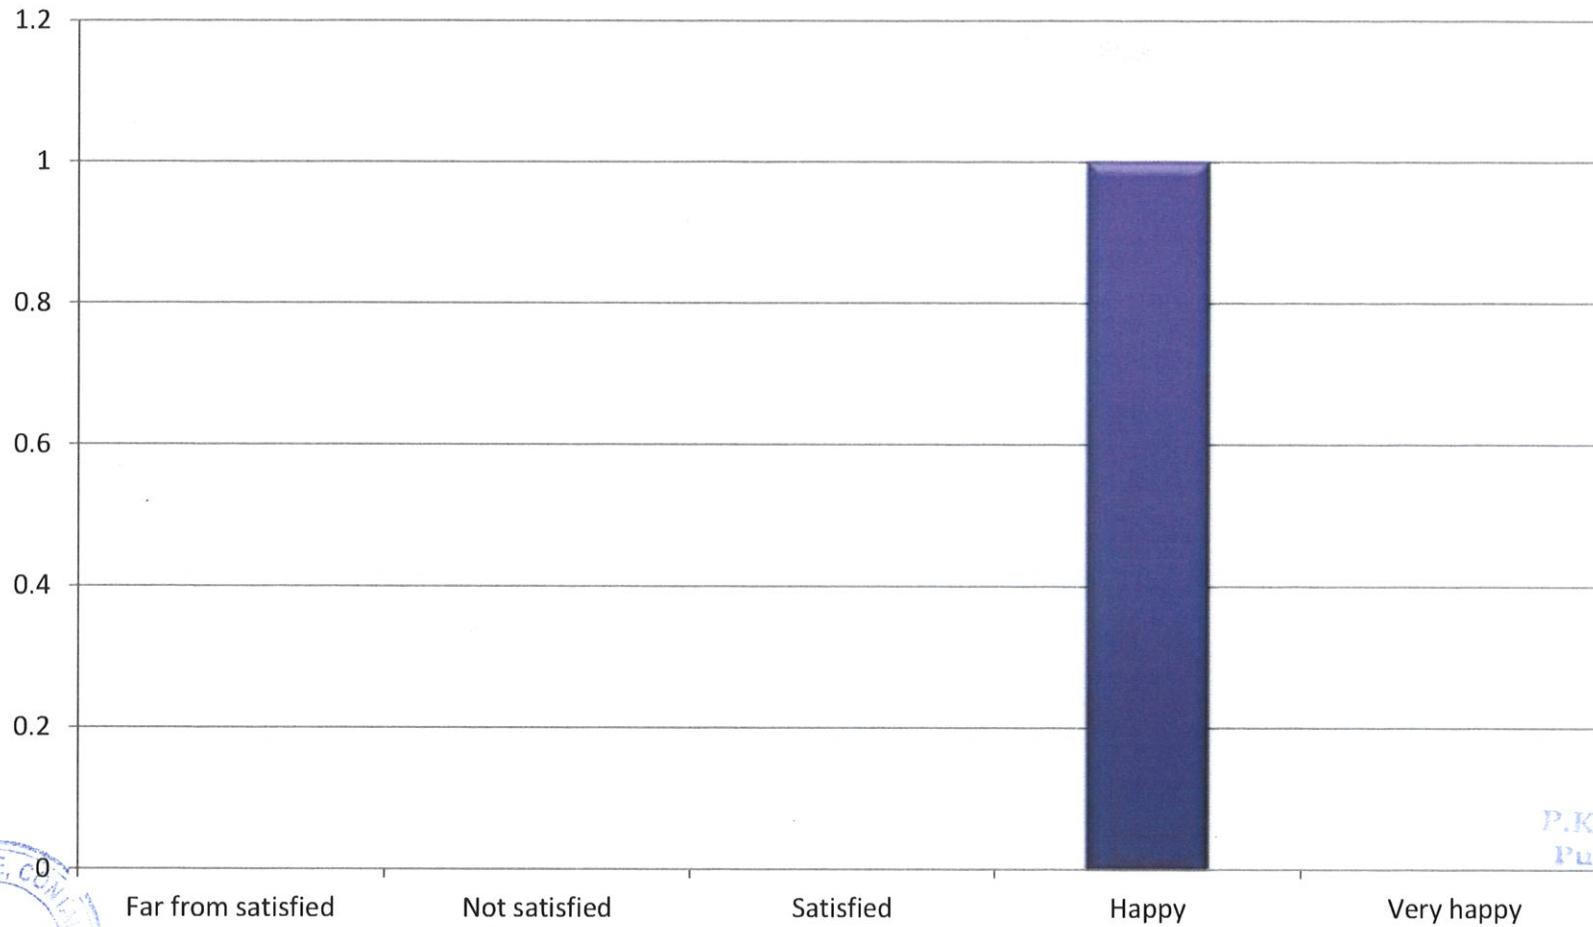

Employers Feedback 2017-18

Ability to take up extra responsibility

Co-ordinator,
Internal Quality Assurance Cell
Prabhat Kumar College, Contai
Contai, Purba Medinipur, W.B.- 721401

Principal,
P.K. College, Contai
Purba Medinipur.