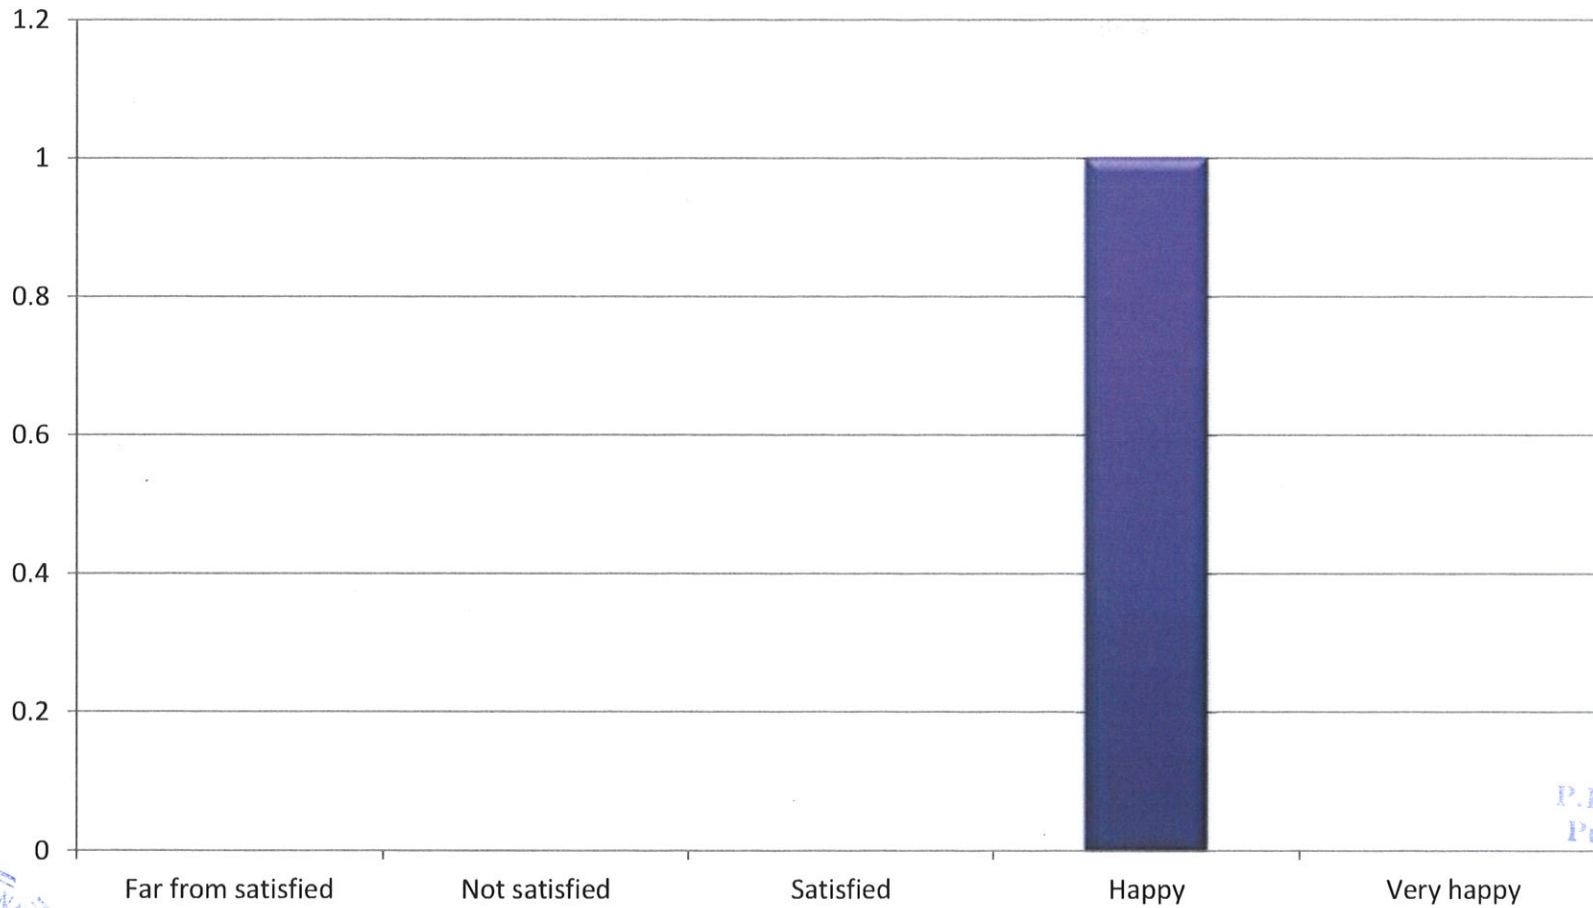

Employers Feedback 2017-18

Relationship with seniors/peers/subordinates

Principal,
P.K. College, Contai
Purba Medinipur.