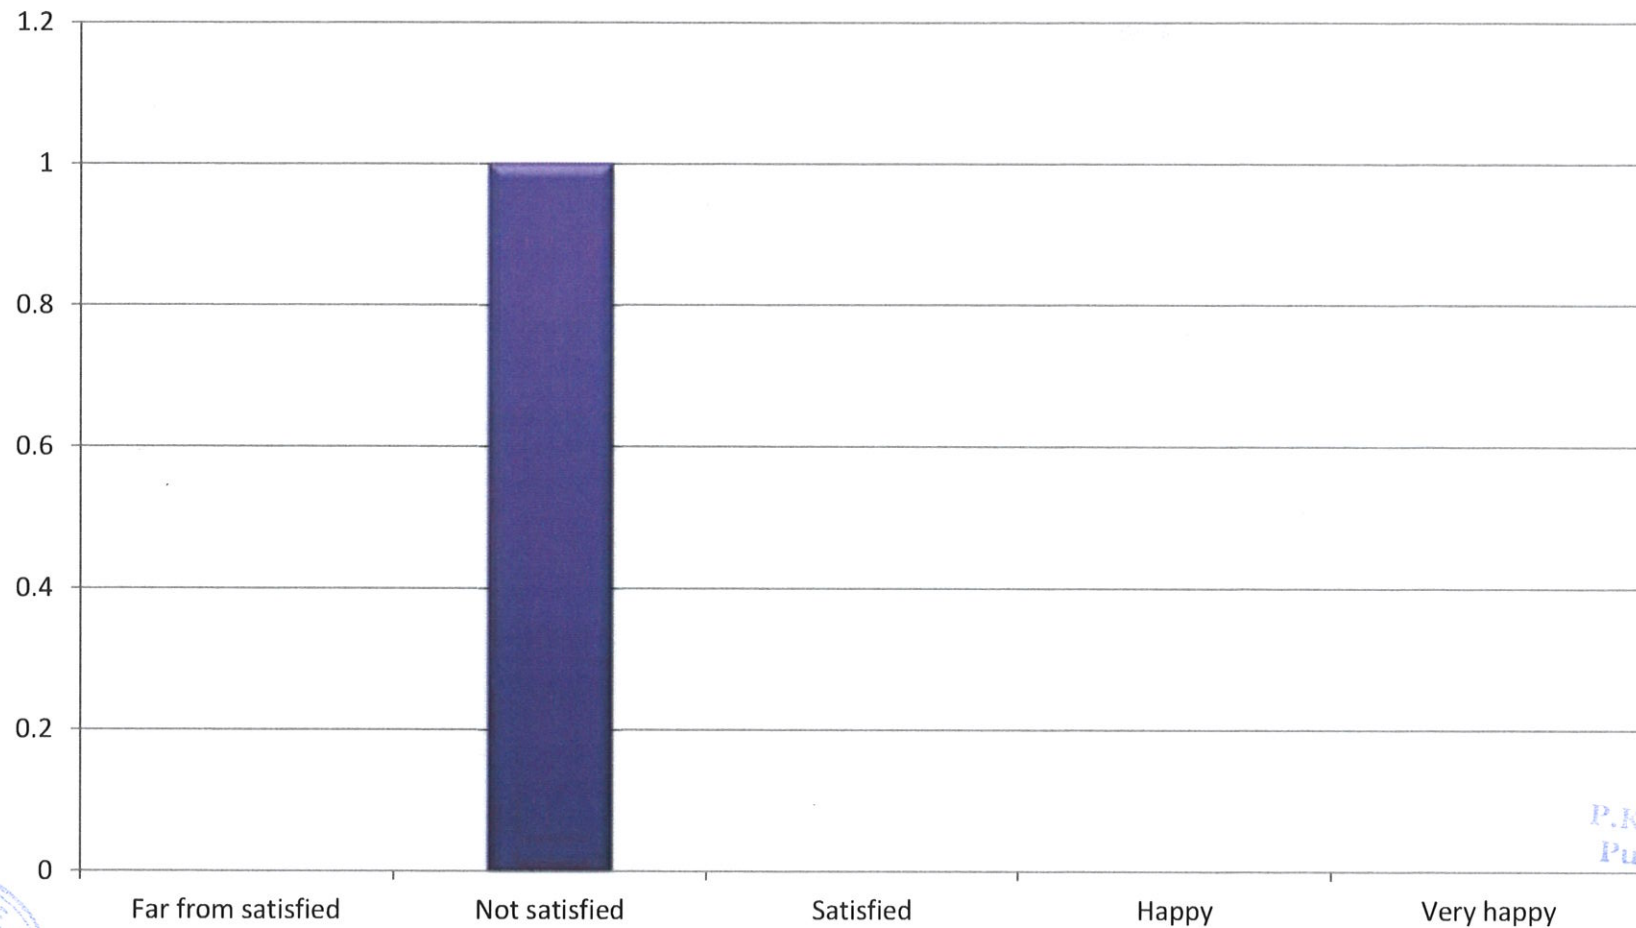

Employers Feedback 2017-18

Ability to manage/leadership qualities

Principal,
P.K. College, Contai
Purba Medinipur.