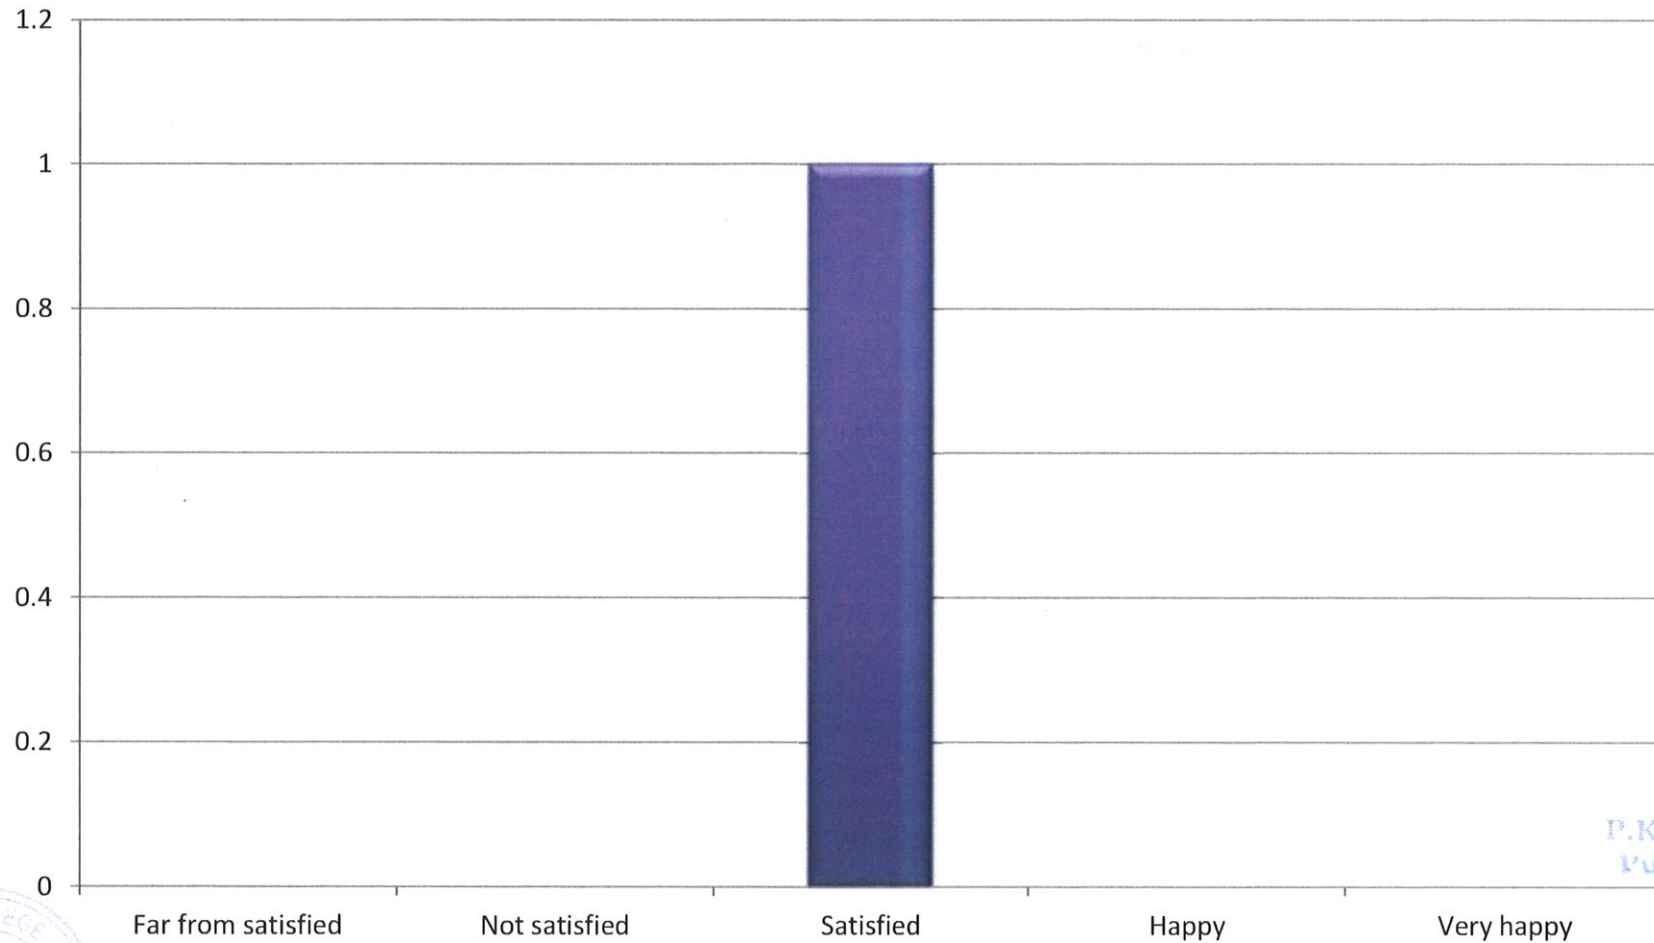

Employers Feedback 2017-18

Using technology and workplace equipment

Principal,
P.K. College, Contai
Purba Medinipur.