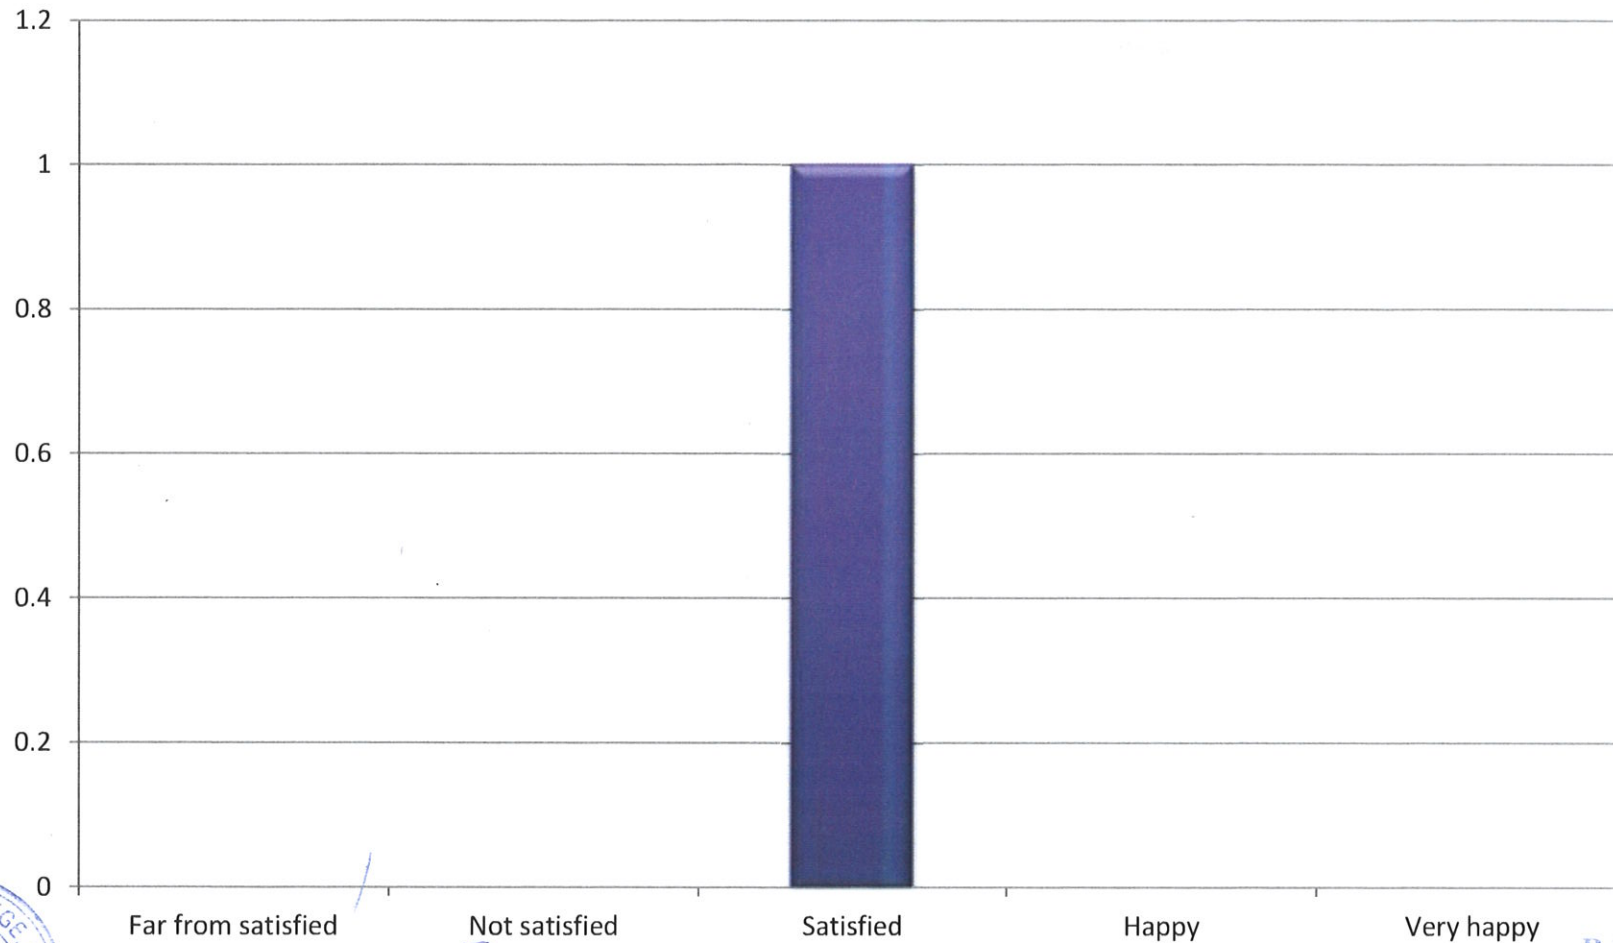

Employers Feedback 2017-18

General communication skills

AB
Co-ordinator,
Internal Quality Assurance Cell
Prabhat Kumar College, Contai
Contai, Purba Medinipur, W.B.- 721401

abe
Principal,
P.K. College, Contai
Purba Medinipur.