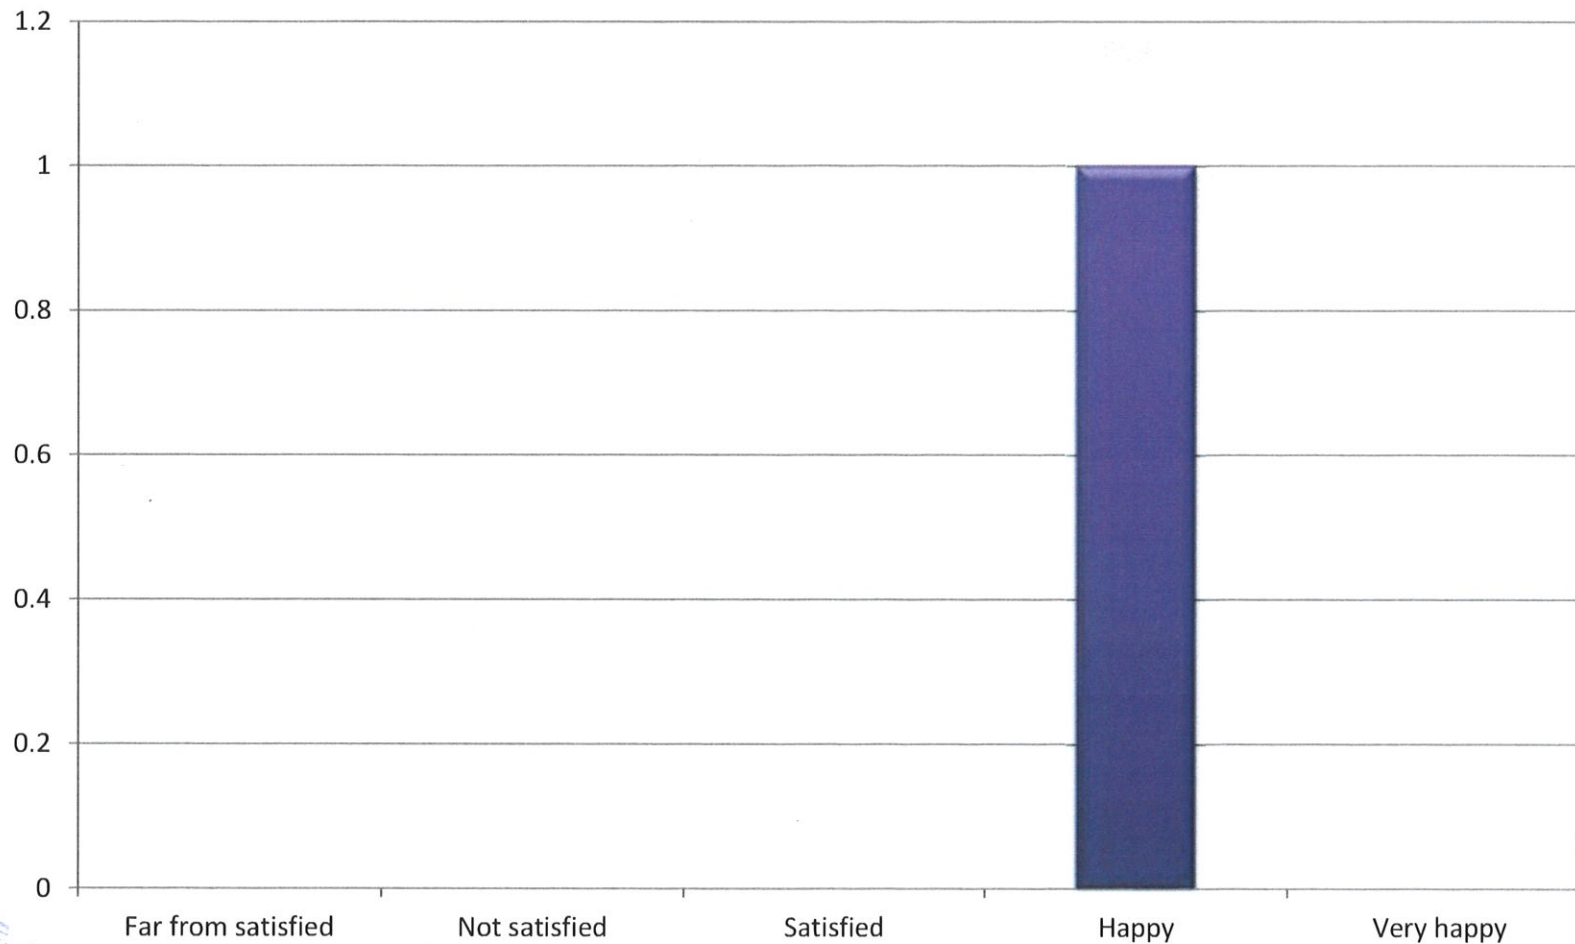

Employers Feedback 2017-18

Working as part of a team

Principal,
P.K. College, Contai
Purba Medinipur.