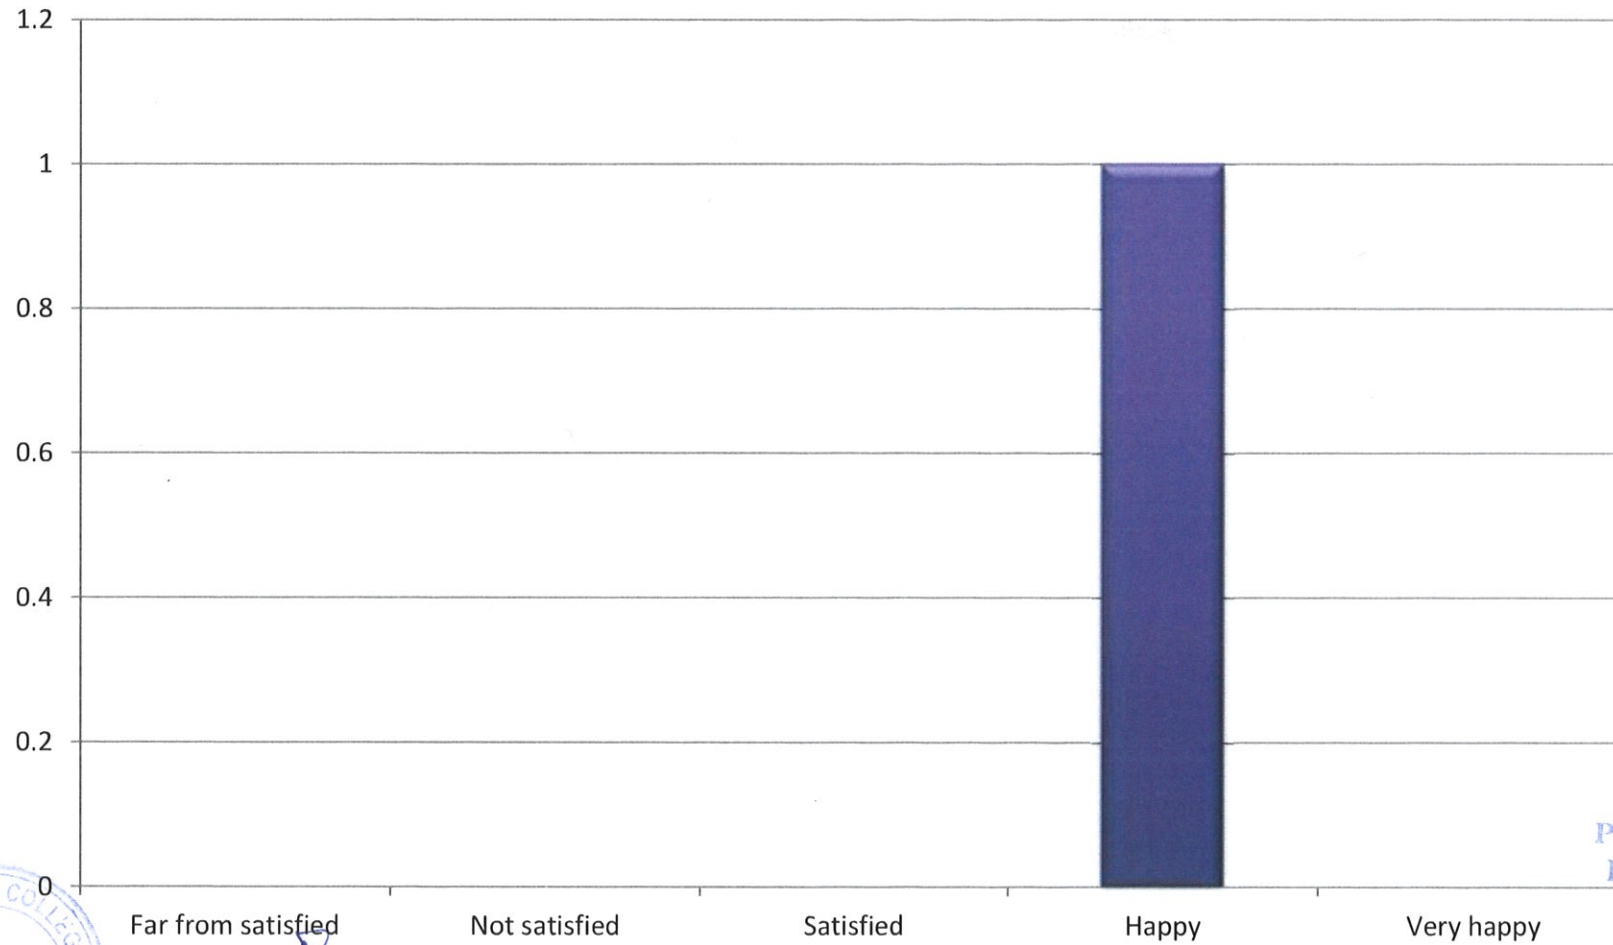

Employers Feedback 2017-18

Developing practical solutions to work place problems

Principal,
P.K. College, Contai
Purba Medinipur.

Co-ordinator,
Internal Quality Assurance Cell
Prabhat Kumar College, Contai
Contai, Purba Medinipur, W.B.- 721401