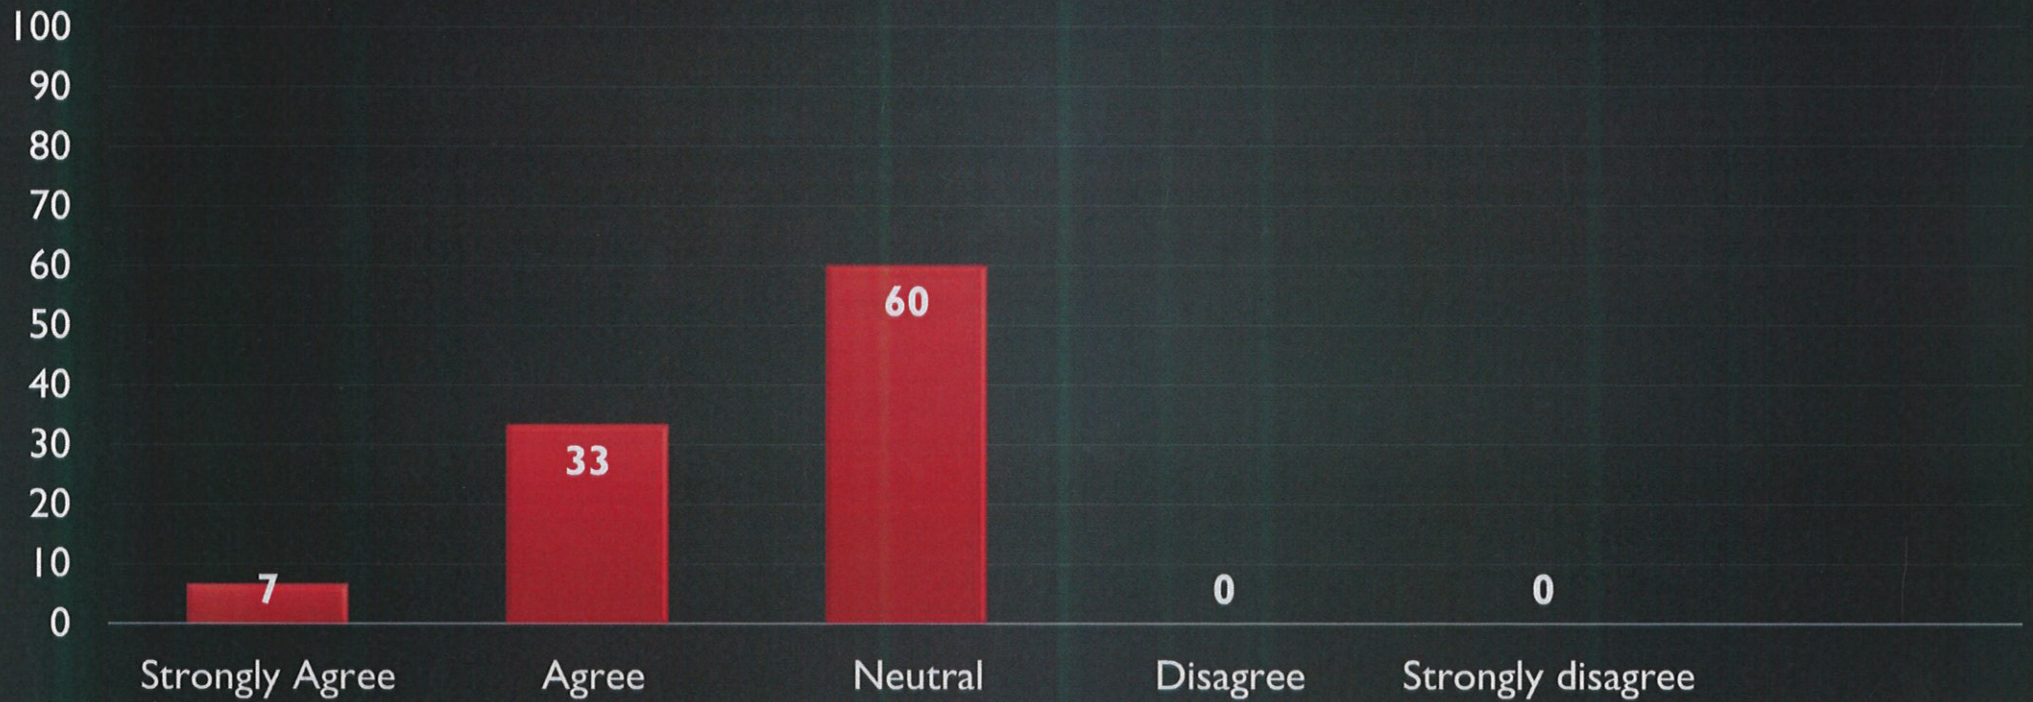

Principal,
P.K. College, Contai
Purba Medinipur,

The promotion policies of the college are encouraging

Co-ordinator,
Internal Quality Assurance Cell
Prabhat Kumar College, Contai
Contai, Purba Medinipur