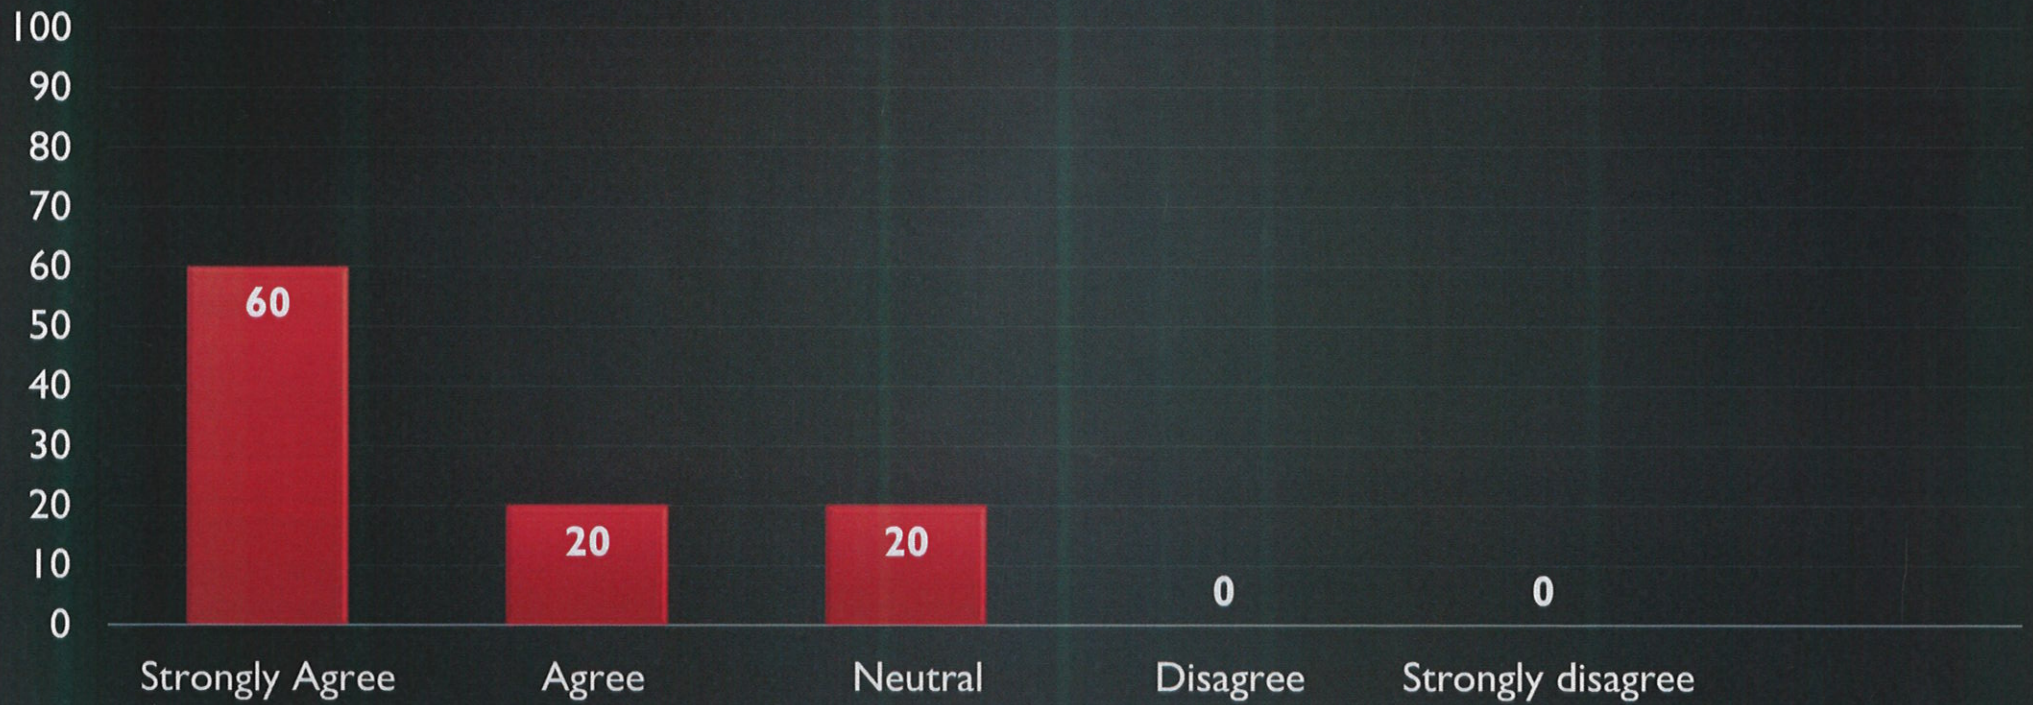

The infrastructure facilities are supporting the work environment

Co-ordinator
Internal Quality Assurance Cell
Prabhat Kumar College, Contai
Contai, Purba Medinipur, W.B.- 721401

Principal,
P.K. College, Contai
Purba Medinipur.