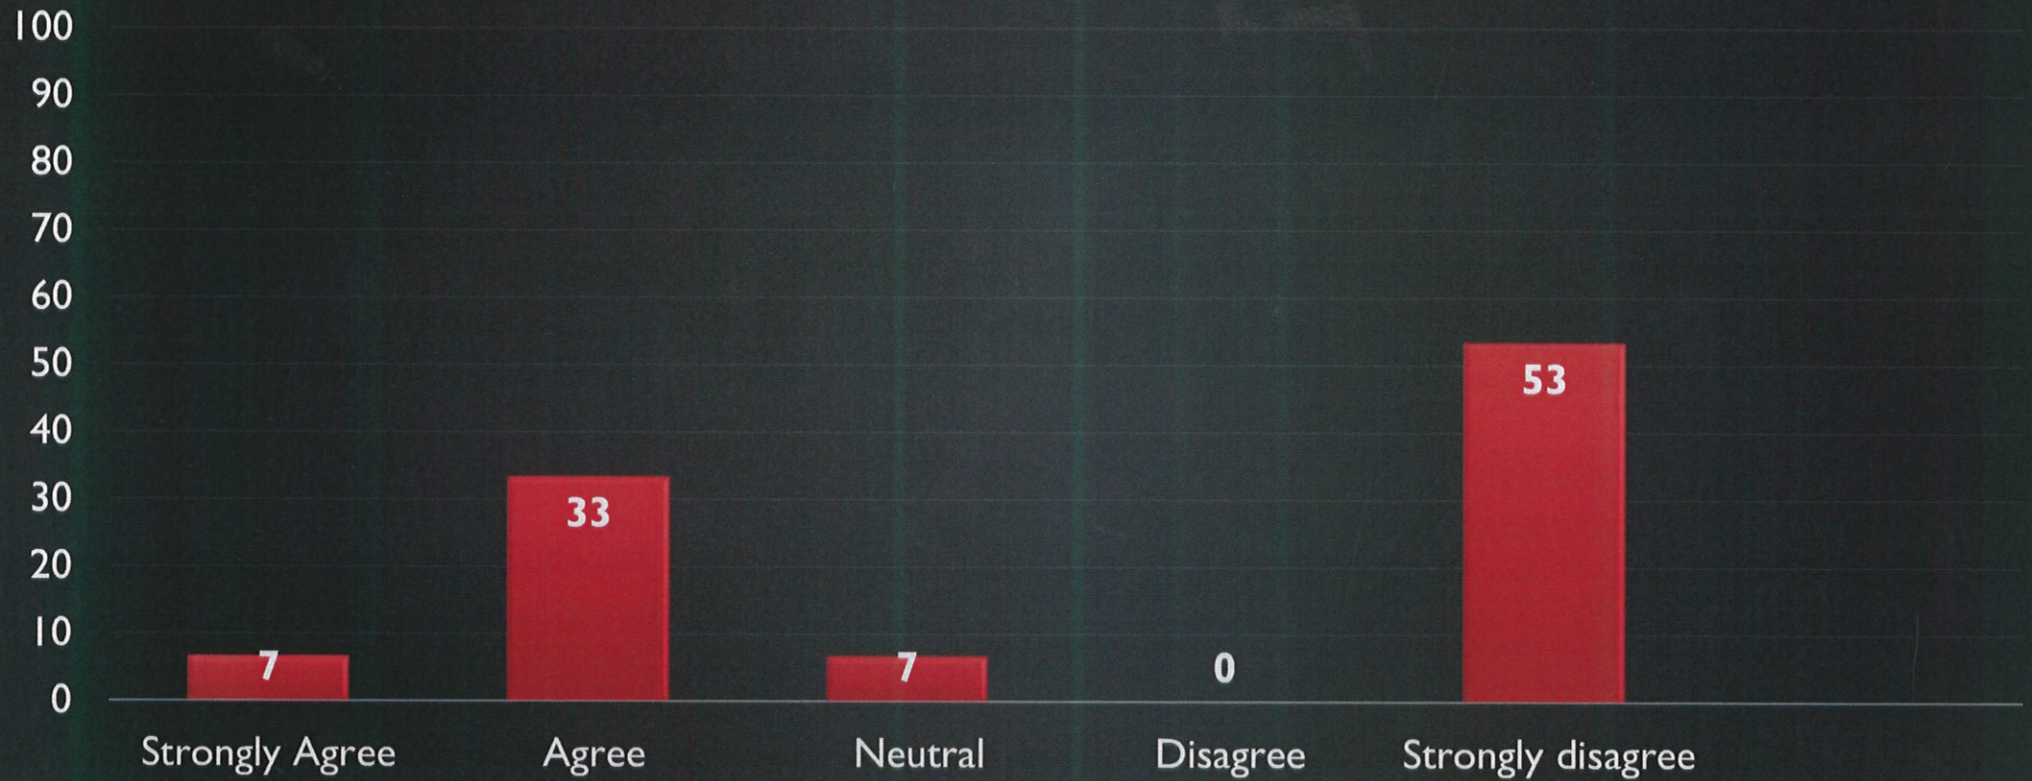

The employee grievances are settled fairly

Co-ordinator,
Internal Quality Assurance Cell
Prabhat Kumar College, Contai
Contai, Purba Medinipur, W.B.- 721401

Principal,
P.K. College, Contai
Purba Medinipur.