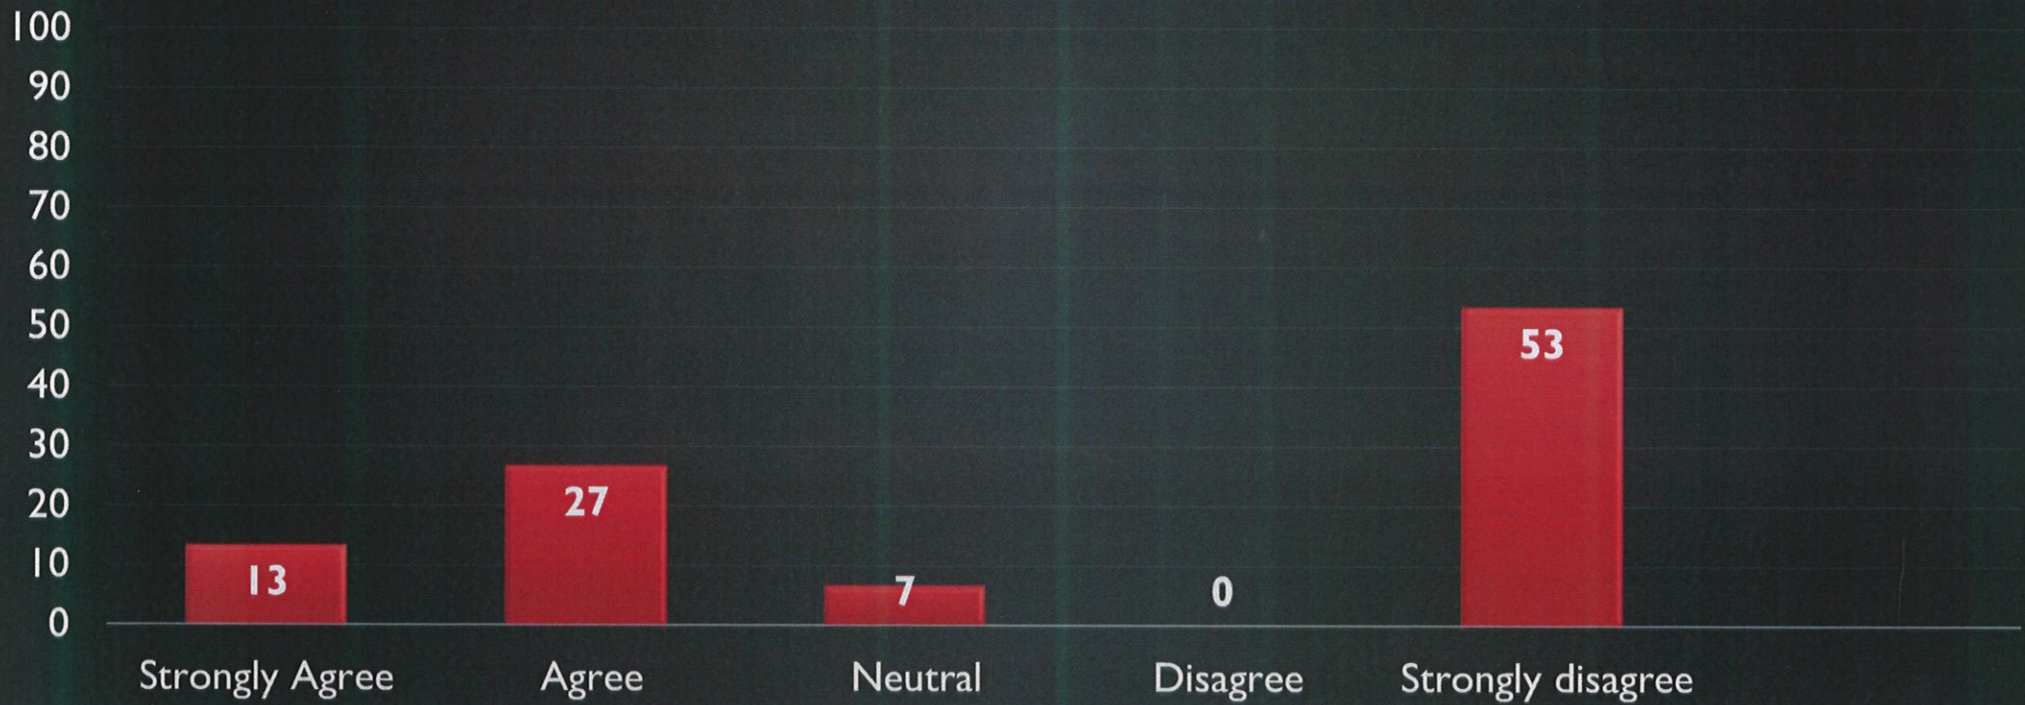

The college provides opportunities and support to the staff and their family members

Co-ordinator,
Internal Quality Assurance Cell
Prabhat Kumar College, Contai
Contai, Purba Medinipur, W.B.- 721401

Principal,
P.K. College, Contai
Purba Medinipur.