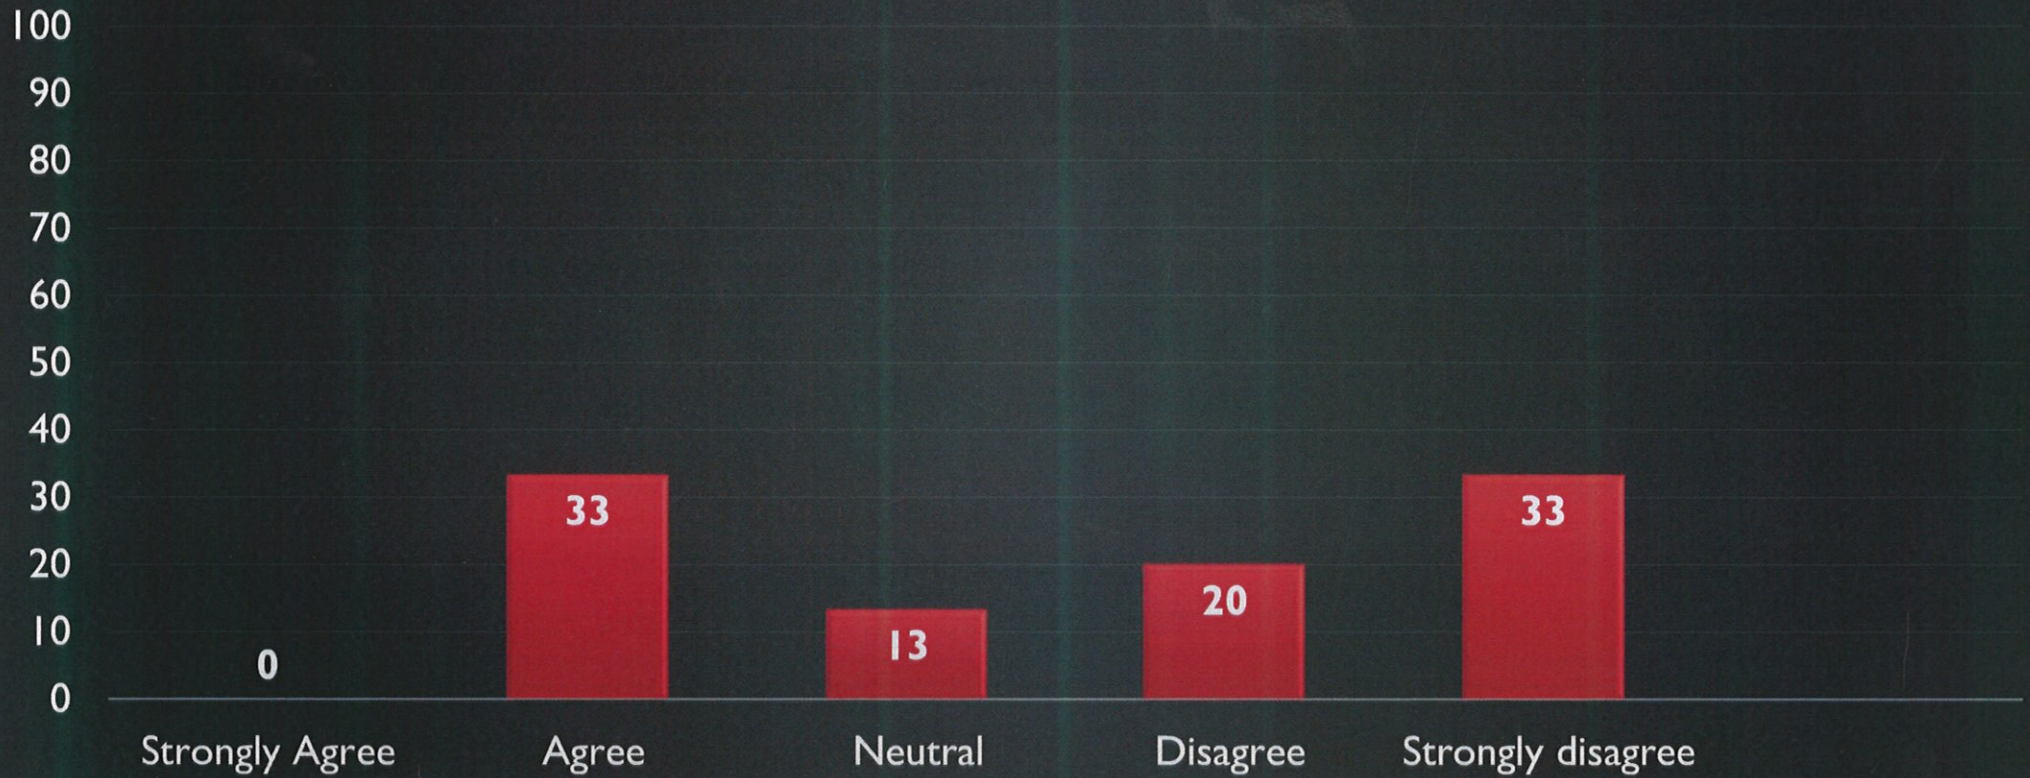

The work load is reasonable

Co-ordinator,
Internal Quality Assurance Cell
Prabhat Kumar College, Contai
Contai, Purba Medinipur, W.B.- 721401

Principal,
P.K. College, Contai
Purba Medinipur.