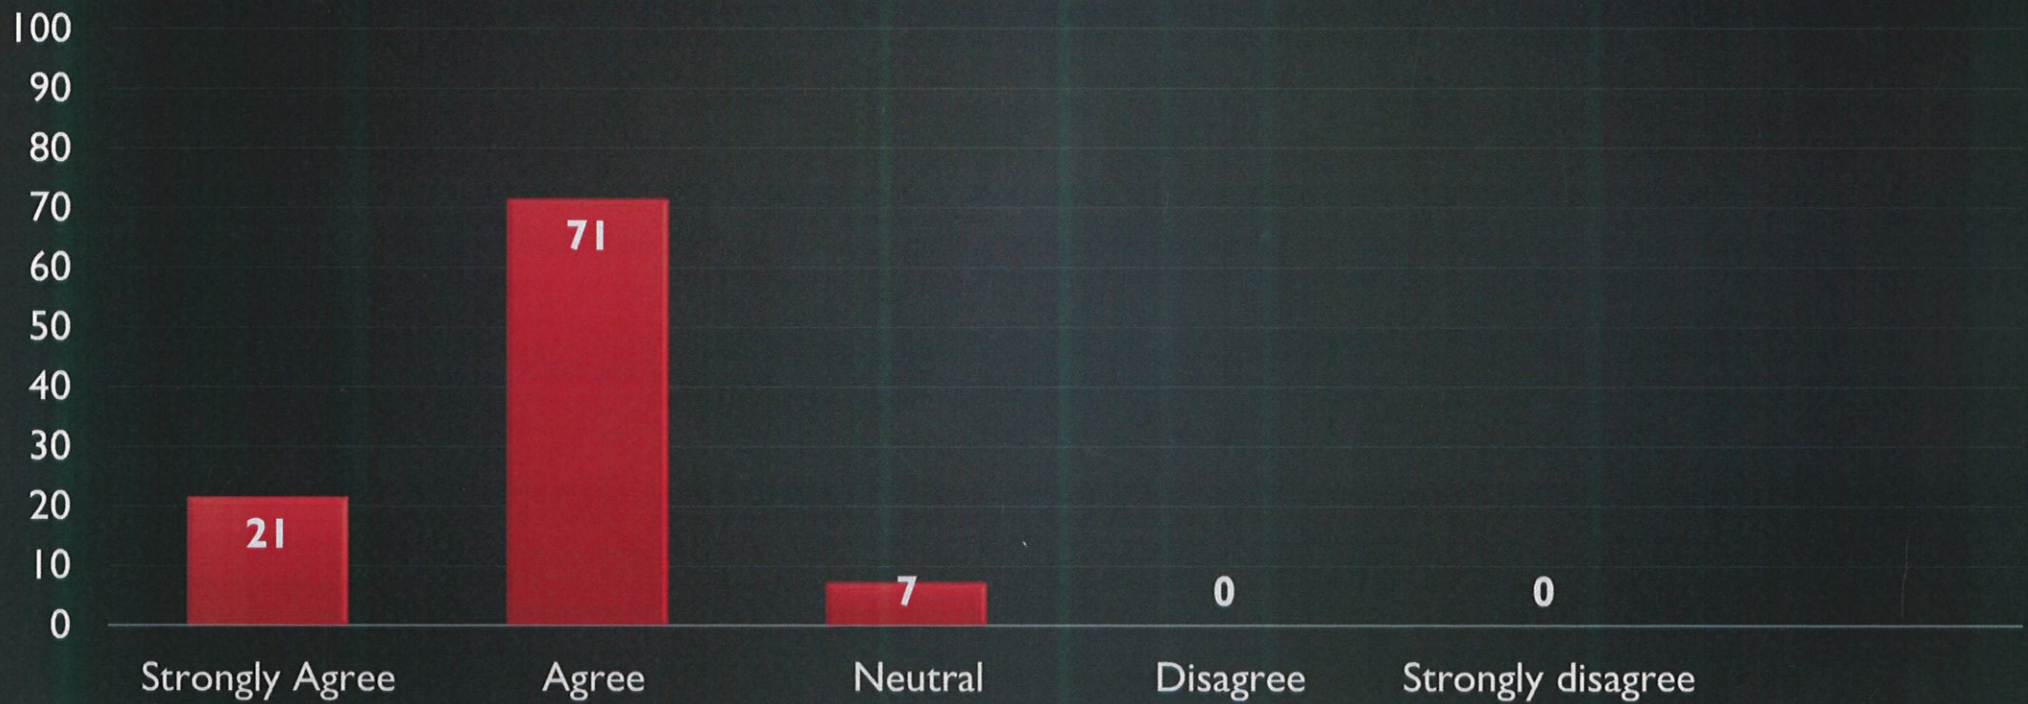

The placement of the employees is as per the job requirements / rules of the Govt. Of West Bengal

Co-ordinator,
Internal Quality Assurance Cell
Prabhat Kumar College, Contai
Contai, Purba Medinipur, W.B.- 721401

Principal,
P.K. College, Contai
Purba Medinipur,