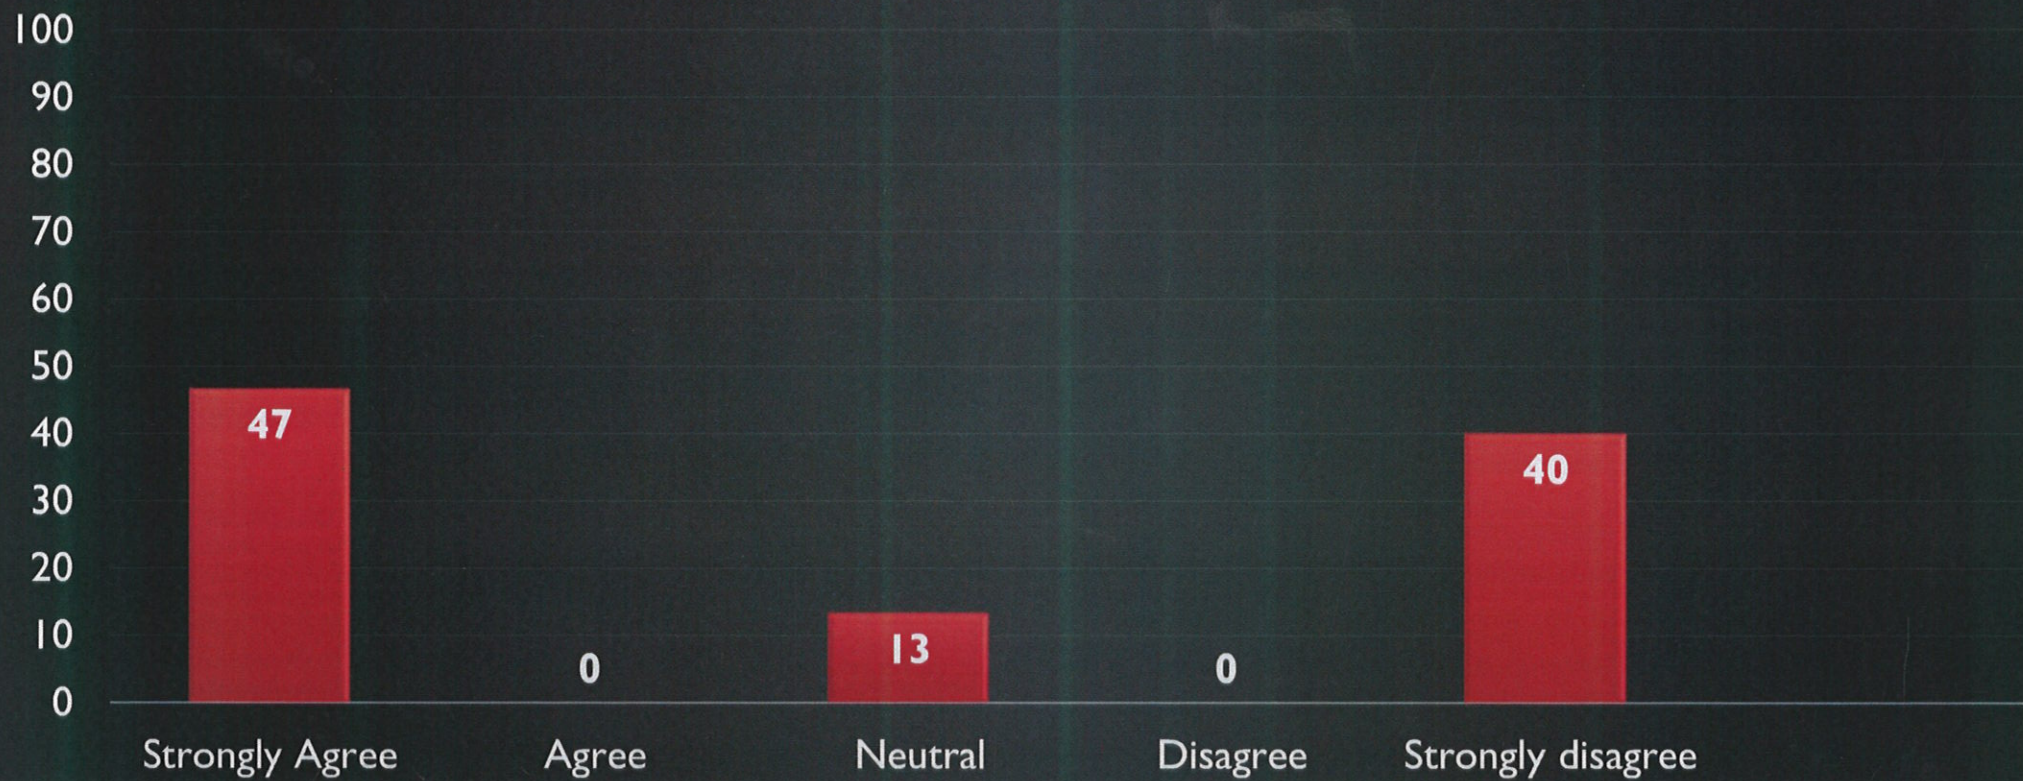

The work distribution is fair

Co-ordinator,
Internal Quality Assurance Cell
Prabhat Kumar College, Contai
Contai, Purba Medinipur, W.B.- 721401

Principal,
P.K. College, Contai
Purba Medinipur.