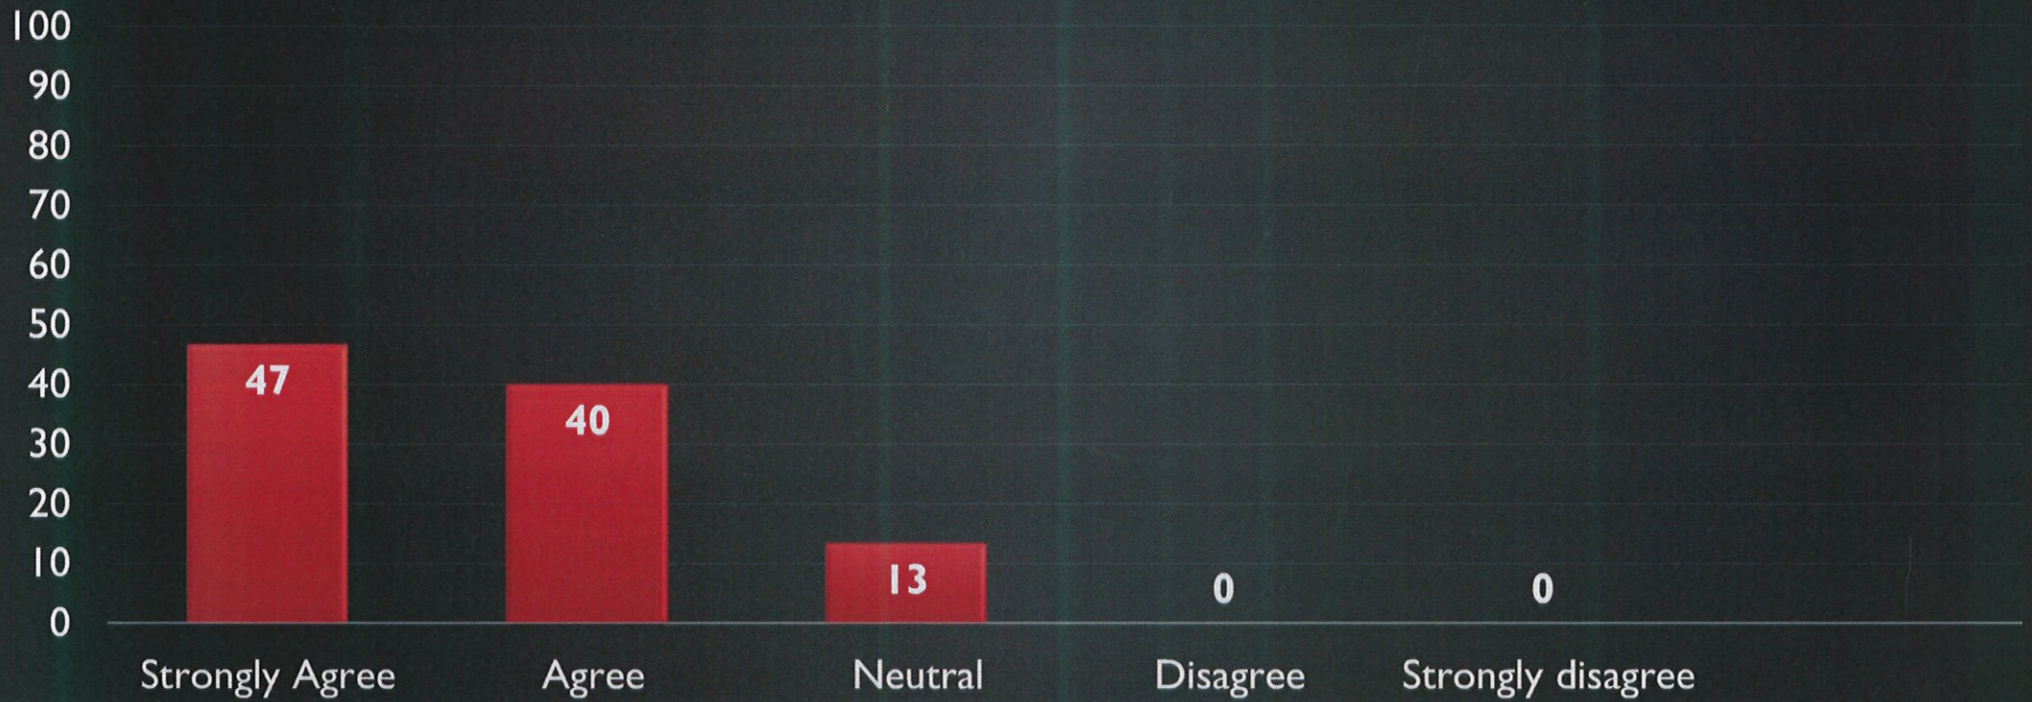

The training programmes organized by the college are helpful

Internal Quality Assurance Cell
Prabhat Kumar College, Contai
Contai, Purba Medinipur, W.B.- 721401

Principal,
P.K. College, Contai
Purba Medinipur,