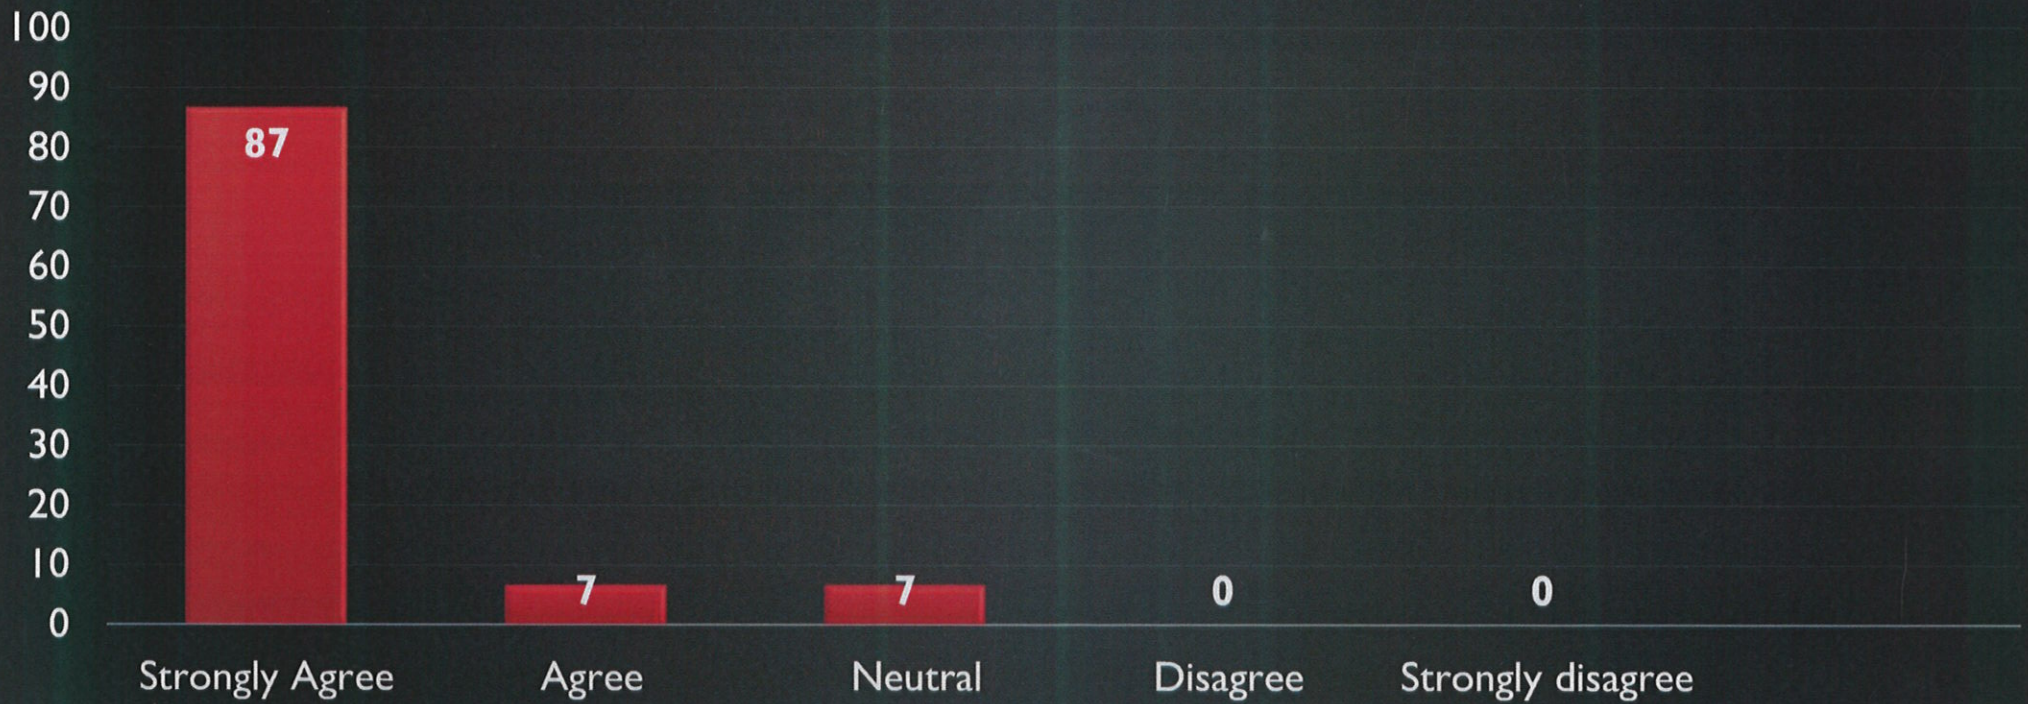

The employees have the opportunity to contribute to the process of development

Co-ordinator,
Internal Quality Assurance
Prabhat Kumar College, Contai
Contai, Purba Medinipur, W.B.- 721401

Principal,
P.K. College, Contai
Purba Medinipur.