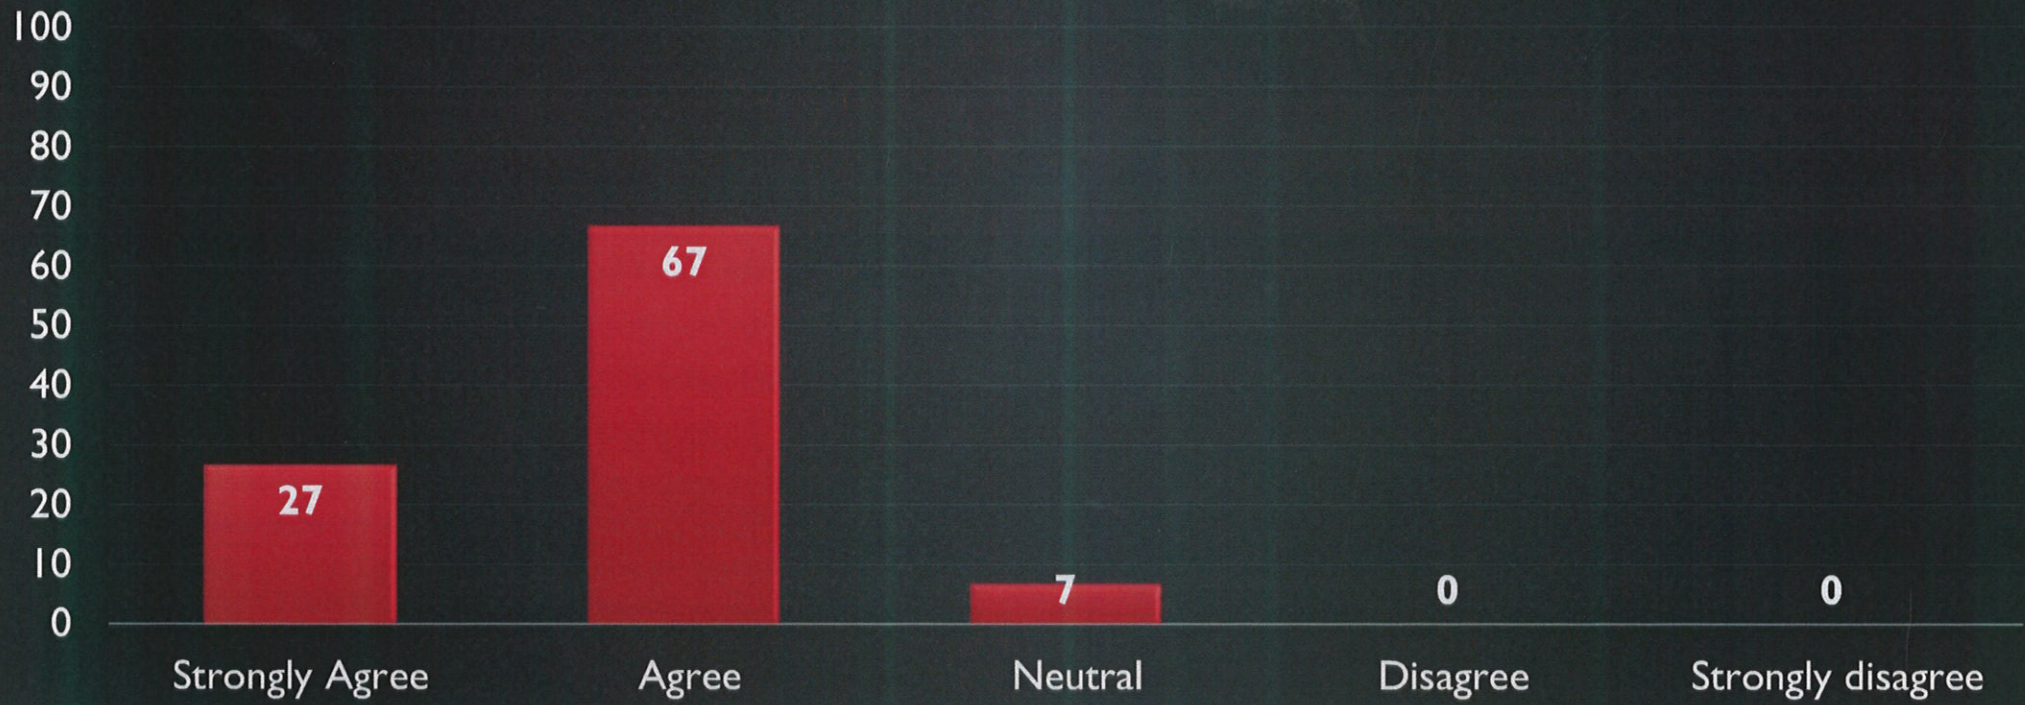

STAFF FEEDBACK 2017-18

Co-ordinator,
Internal Quality Assurance Cell
Prabhat Kumar College, Contai
Contai, Purba Medinipur, W.B.- 721401

Principal,
P.K. College, Contai
Purba Medinipur.

The work procedures followed in the college are effective