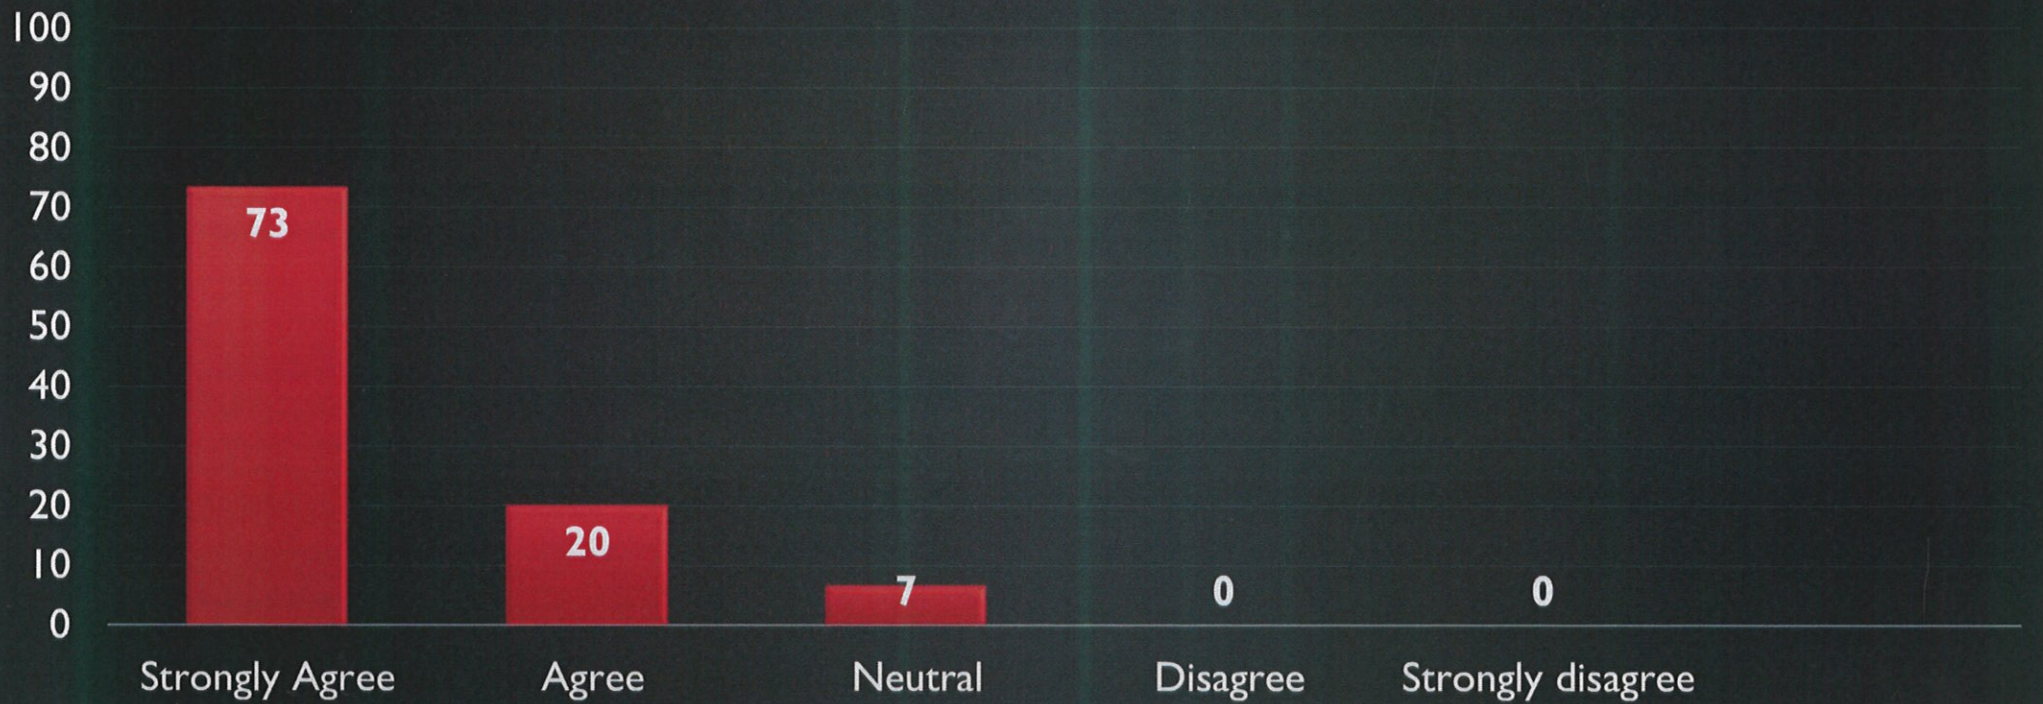

The employees are having clear understanding of their roles and responsibilities

Co-ordinator
Internal Quality Assurance Cell
Prabhat Kumar College, Contai
Contai, Purba Medinipur, W.B. - 721491

Principal,
P.K. College, Contai
Purba Medinipur.