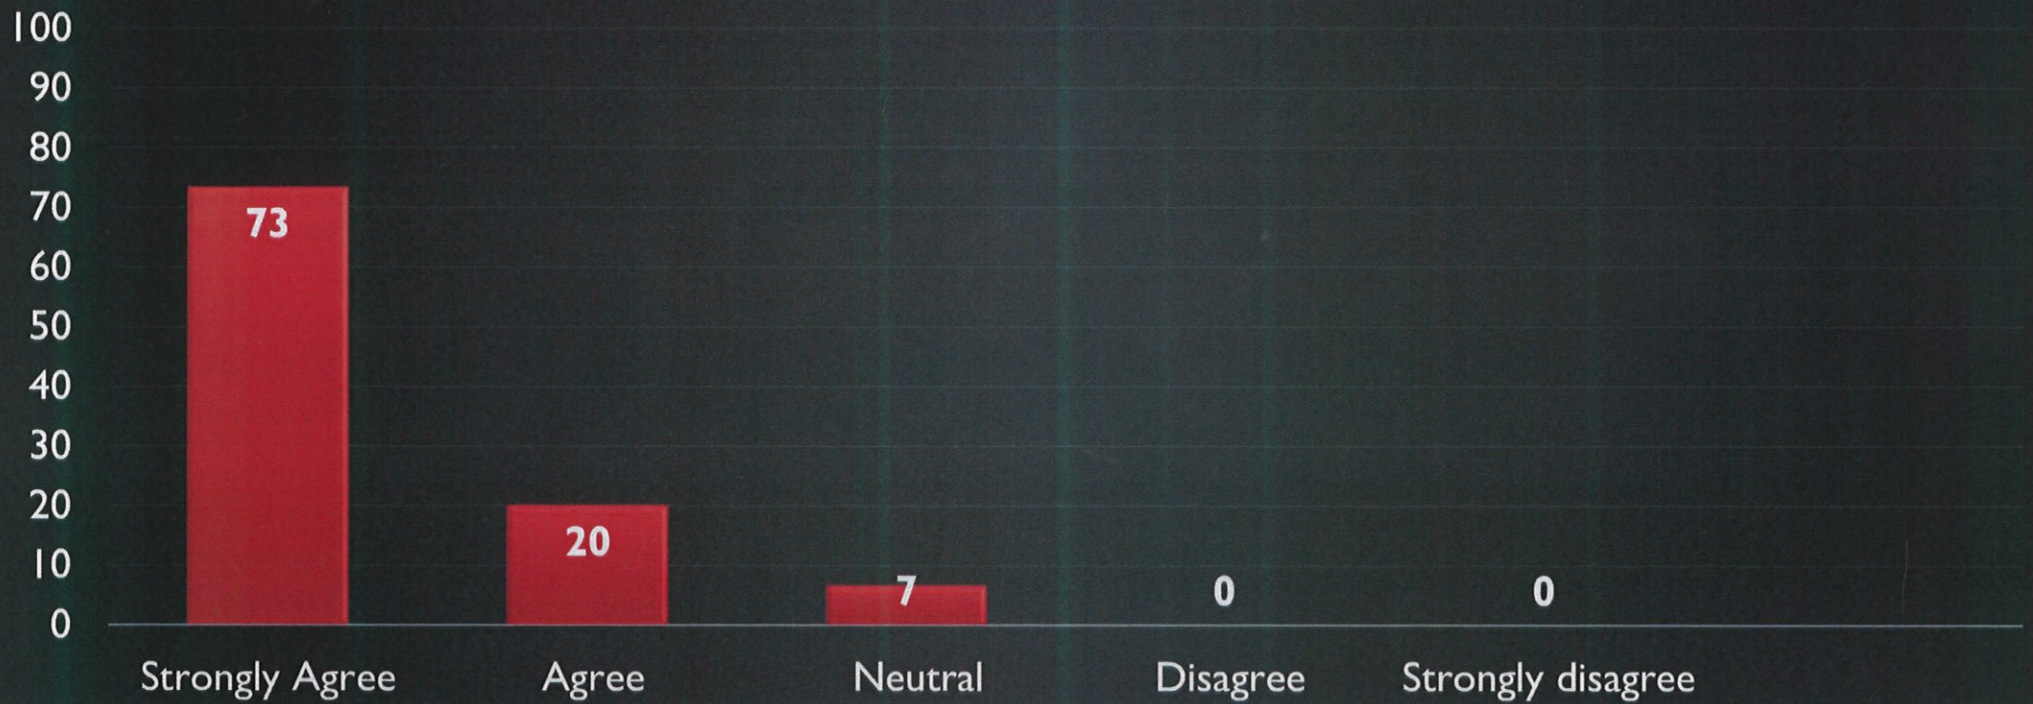

The administration respects women employees and treats them well

Internal Quality Assurance
Prabhat Kumar College, Contai
Contai, Purba Medinipur, W.B. 721121

Principal,
P.K. College, Contai
Purba Medinipur.